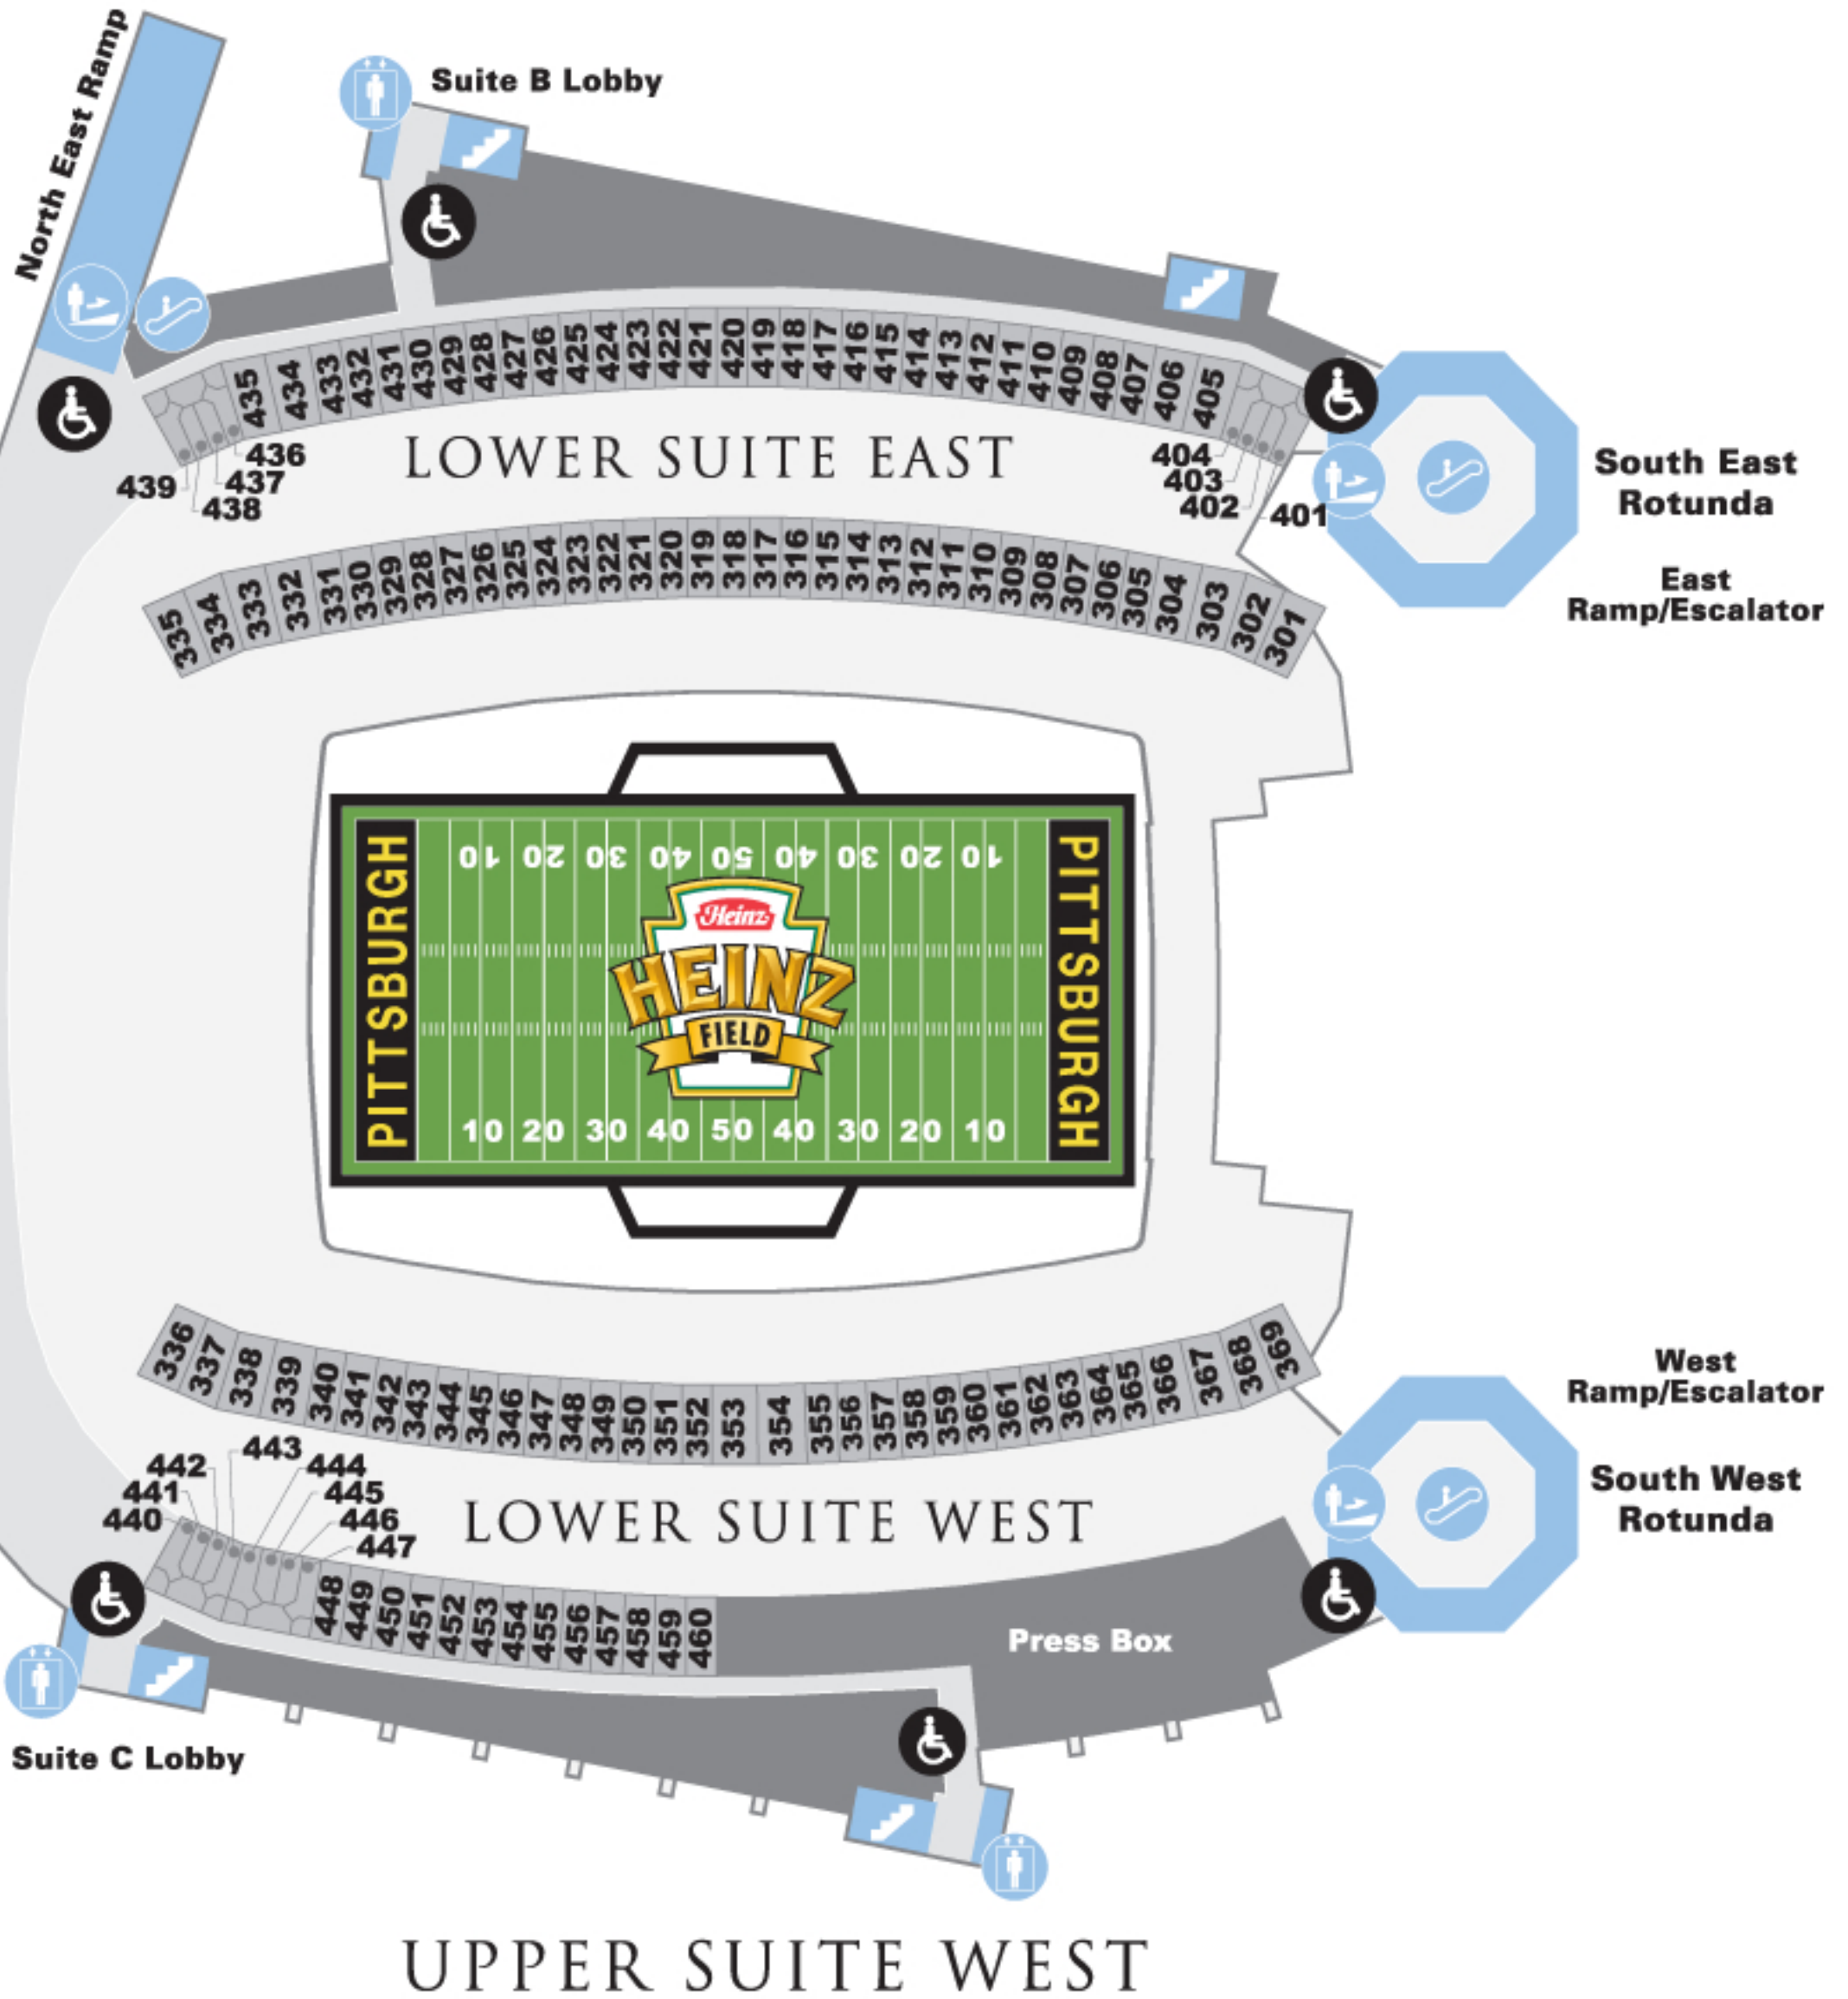

# UPPER SUITE EAST

NORTH CLUB LOUNGE

Suite B Lobby

North East Ramp

## LOWER SUITE EAST

South East Rotunda  
East Ramp/Escalator

PITTSBURGH  
10 20 30 40 50 40 30 20 10  
HEINZ FIELD  
10 20 30 40 50 40 30 20 10  
PITTSBURGH

West Ramp/Escalator  
South West Rotunda

## LOWER SUITE WEST

Press Box

Suite C Lobby

# UPPER SUITE WEST