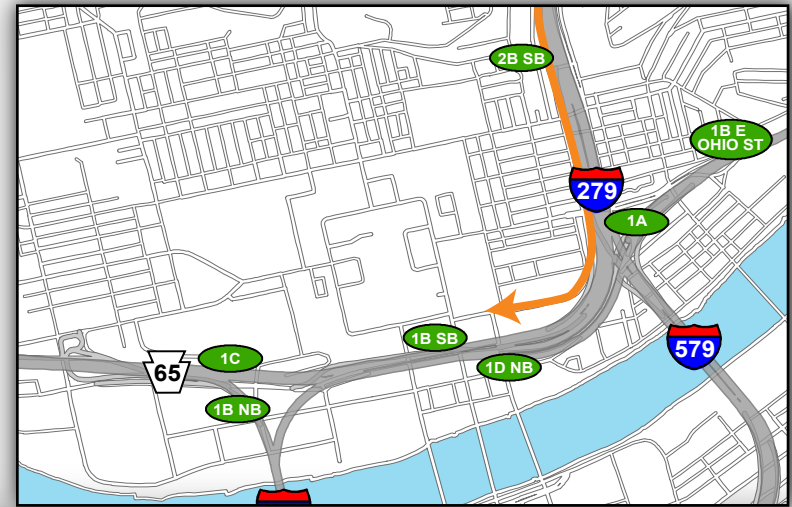

Blue Nova Place Garage: Getting to the Game

From North (I-279 South)

- Take Exit 2B East Street on Right
- Continue on East Street past East Ohio St (3rd traffic signal)
- Stay Right on N Canal Street
- Turn Left on Stockton Avenue
- Turn Right on Sandusky Street (2nd traffic signal)
- Turn Left into Blue Nova Place Garage

North Shore Campus Map

Blue Nova Place Garage: Leaving the Game

— To North (I-279 North)

- Turn Left out of garage onto E Commons Street
- Turn Right onto E Ohio Street (1st traffic signal)
- Continue Straight on E Ohio Street through 3 traffic signals
- Turn Left onto Madison Avenue (3rd traffic signal)
- Continue on Madison Avenue through 2 traffic signals
- Stay Right on Madison Avenue per game day traffic controls
- Continue Straight on East Street
- Take the I-279N ramp to the Left (1st traffic signal)
- Merge onto I-279N

Overview Map

North Shore Campus Map

Map Legend

- Light Rail Station
- Stadium Gates
- ADA Drop Off/Pick Up
- Pedestrian Access Only

@Heinzfield
#Heinzfieldtraffic

Live Traffic & Parking Updates
On the Web & On the Air