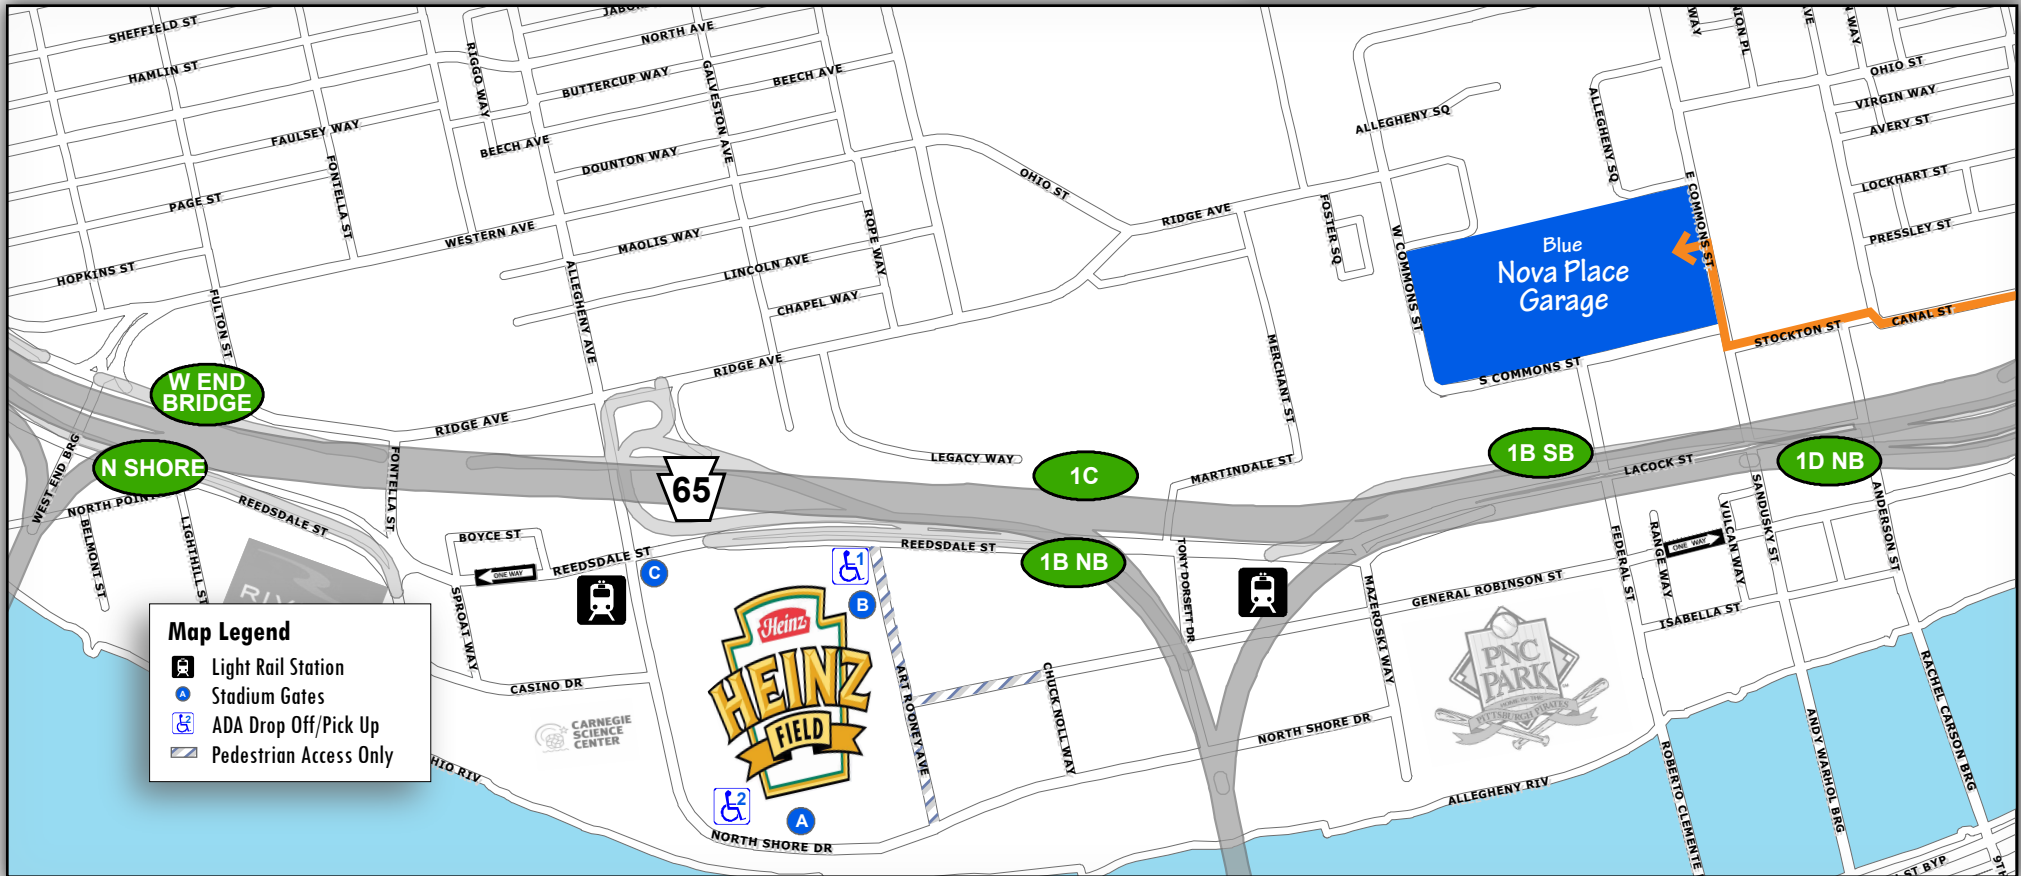

Blue Nova Place Garage: Getting to the Game

From North (I-279 South)

- Take Exit 2B East Street on Right
- Continue on East Street past East Ohio St (3rd traffic signal)
- Stay Right on N Canal Street
- Turn Left on Stockton Avenue
- Turn Right on Sandusky Street (2nd traffic signal)
- Turn Left into Blue Nova Place Garage

North Shore Campus Map

Blue Nova Place Garage: Leaving the Game

— To North (I-279 North)

- Turn Left out of garage onto E Commons Street
- Turn Right onto E Ohio Street (1st traffic signal)
- Continue Straight on E Ohio Street through 3 traffic signals
- Turn Left onto Madison Avenue (3rd traffic signal)
- Continue on Madison Avenue through 2 traffic signals
- Stay Right on Madison Avenue per game day traffic controls
- Continue Straight on East Street
- Take the I-279N ramp to the Left (1st traffic signal)
- Merge onto I-279N

Overview Map

North Shore Campus Map

Map Legend

- Light Rail Station
- Stadium Gates
- ADA Drop Off/Pick Up
- Pedestrian Access Only

@Heinzfield
#Heinzfieldtraffic

Live Traffic & Parking Updates
On the Web & On the Air