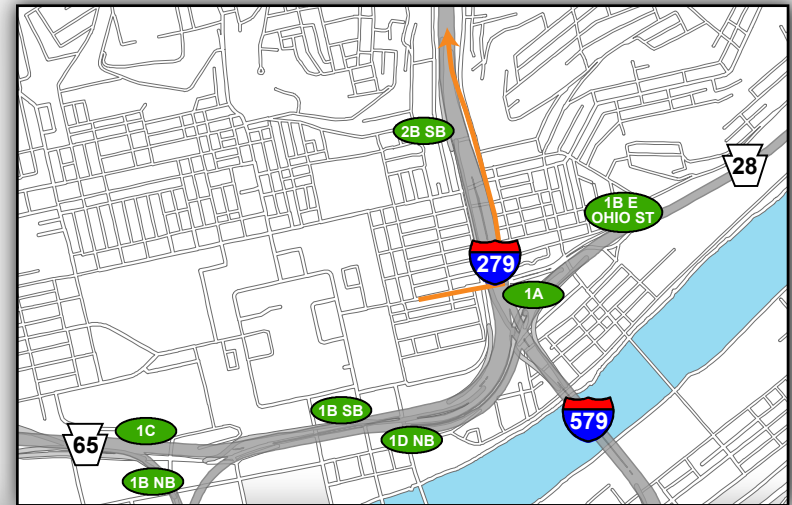

Blue Nova Place Garage: Getting to the Game

From North (I-279 South)

- Take Exit 2B East Street on Right
- Continue on East Street past East Ohio St (3rd traffic signal)
- Stay Right on N Canal Street
- Turn Left on Stockton Avenue
- Turn Right on Sandusky Street (2nd traffic signal)
- Turn Left into Blue Nova Place Garage

North Shore Campus Map

Blue Nova Place Garage: Leaving the Game

— To North (I-279 North)

- Turn Left out of garage onto E Commons Street
- Turn Right onto E Ohio Street (1st traffic signal)
- Continue Straight on E Ohio Street through 3 traffic signals
- Turn Left onto Madison Avenue (3rd traffic signal)
- Continue on Madison Avenue through 2 traffic signals
- Stay Right on Madison Avenue per game day traffic controls
- Continue Straight on East Street
- Take the I-279N ramp to the Left (1st traffic signal)
- Merge onto I-279N

Overview Map

North Shore Campus Map

Map Legend

- Light Rail Station
- Stadium Gates
- ADA Drop Off/Pick Up
- Pedestrian Access Only

@Heinzfield
#Heinzfieldtraffic

Live Traffic & Parking Updates
On the Web & On the Air