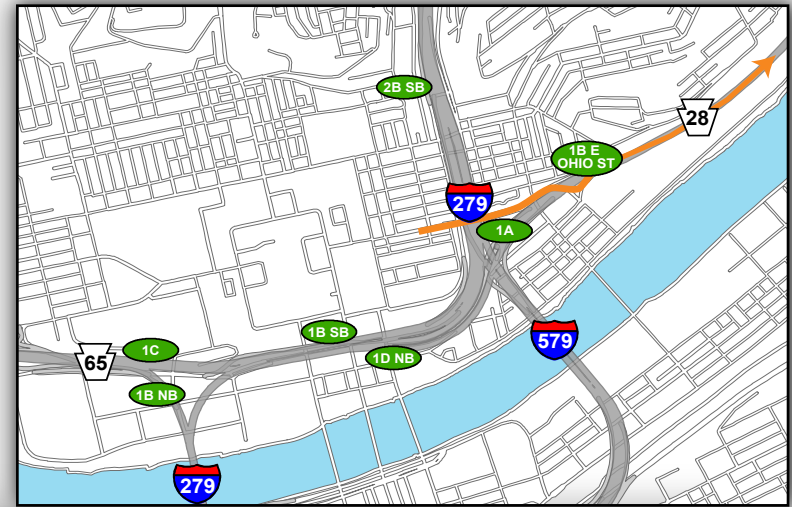

Blue Nova Place Garage: Getting to the Game

- From Northeast (Rt 28 South) 
- Exit Left following signs for Rt. 28S/North Shore
- Continue Straight on E Lacock Street through 1 traffic signal
- Turn Right on Sandusky Street (2nd traffic signal)
- Turn Left into Blue Nova Place Garage

Overview Map

North Shore Campus Map

Blue Nova Place Garage: Leaving the Game

— To Northeast (Rt 28 North)

- Turn Left out of garage onto E Commons Street
- Turn Right onto E Ohio Street (1st traffic signal)
- Continue Straight on E Ohio Street through 3 traffic signals
- Continue Straight onto Rt 28 Northbound ramp to Etna (traffic signal)
- Merge Left onto Rt 28 Northbound

Overview Map

North Shore Campus Map

@Heinzfield
#Heinzfieldtraffic

Live Traffic & Parking Updates
On the Web & On the Air

Steelers - FM 102.5 WDVE
Panthers - FM 93.7 The Fan