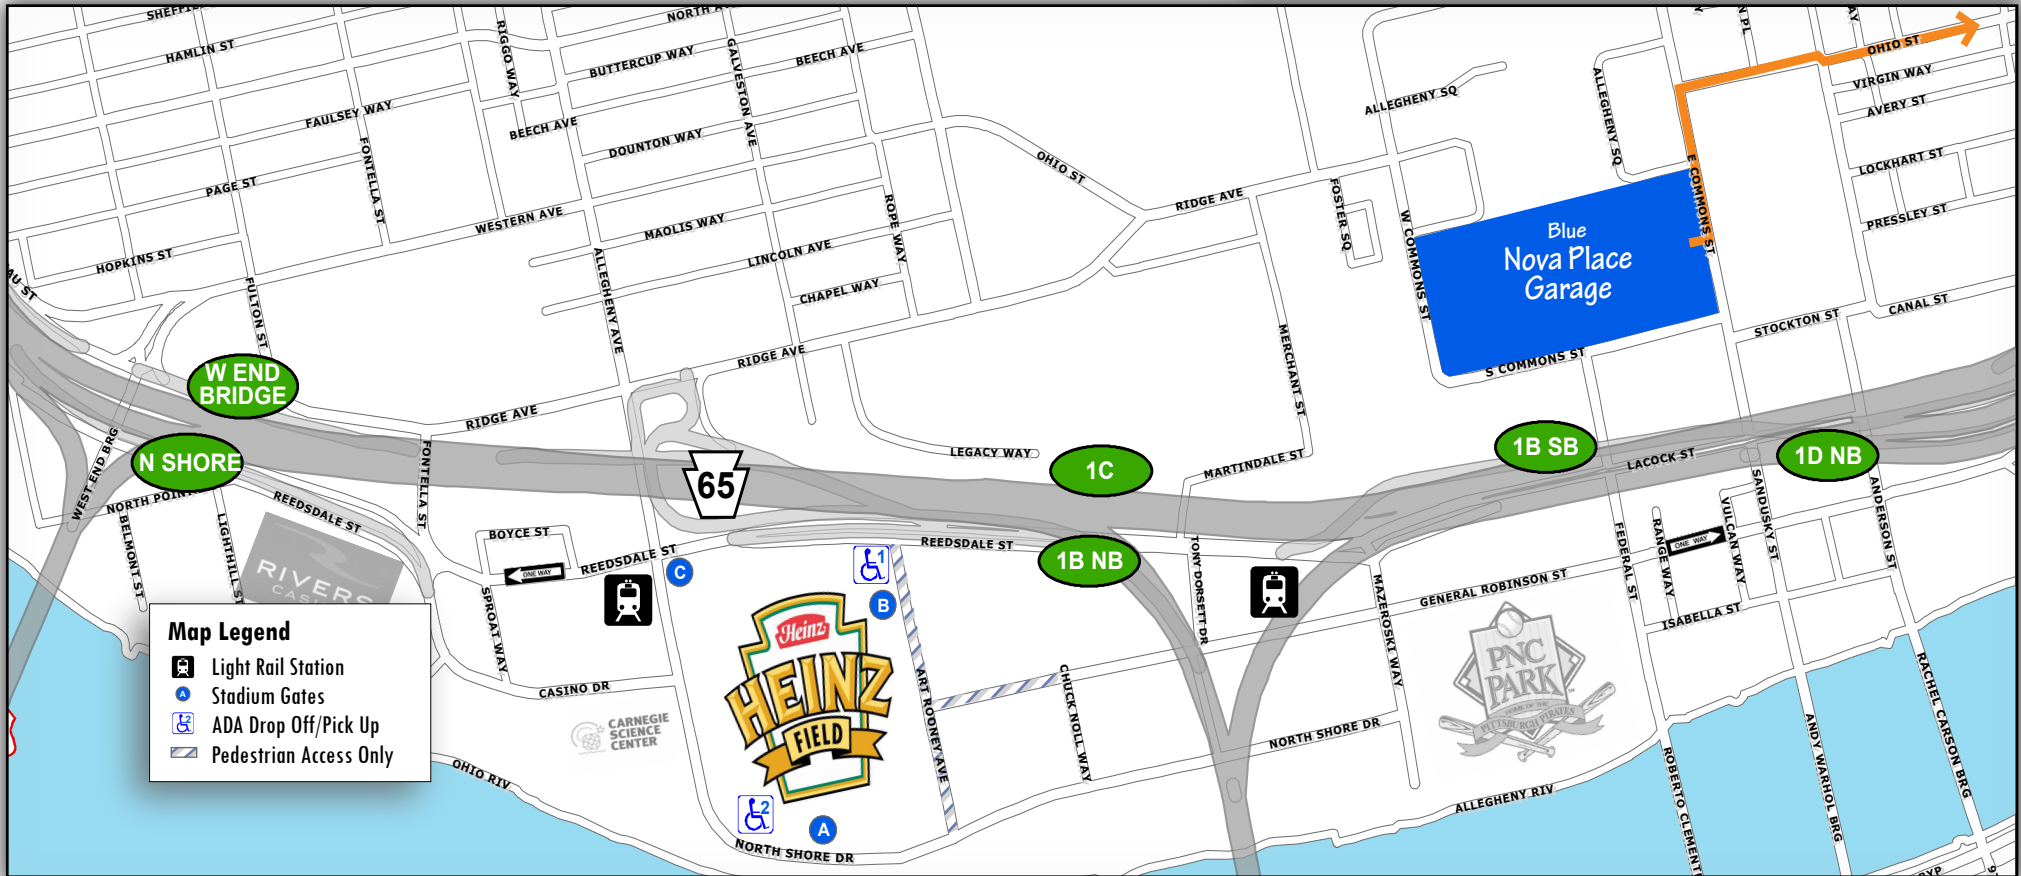

Blue Nova Place Garage: Getting to the Game

- From Northeast (Rt 28 South) 
- Exit Left following signs for Rt. 28S/North Shore
- Continue Straight on E Lacock Street through 1 traffic signal
- Turn Right on Sandusky Street (2nd traffic signal)
- Turn Left into Blue Nova Place Garage

Overview Map

North Shore Campus Map

Blue Nova Place Garage: Leaving the Game

— To Northeast (Rt 28 North)

- Turn Left out of garage onto E Commons Street
- Turn Right onto E Ohio Street (1st traffic signal)
- Continue Straight on E Ohio Street through 3 traffic signals
- Continue Straight onto Rt 28 Northbound ramp to Etna (traffic signal)
- Merge Left onto Rt 28 Northbound

Overview Map

North Shore Campus Map

@Heinzfield
#Heinzfieldtraffic

Live Traffic & Parking Updates
On the Web & On the Air

Steelers - FM 102.5 WDVE
Panthers - FM 93.7 The Fan