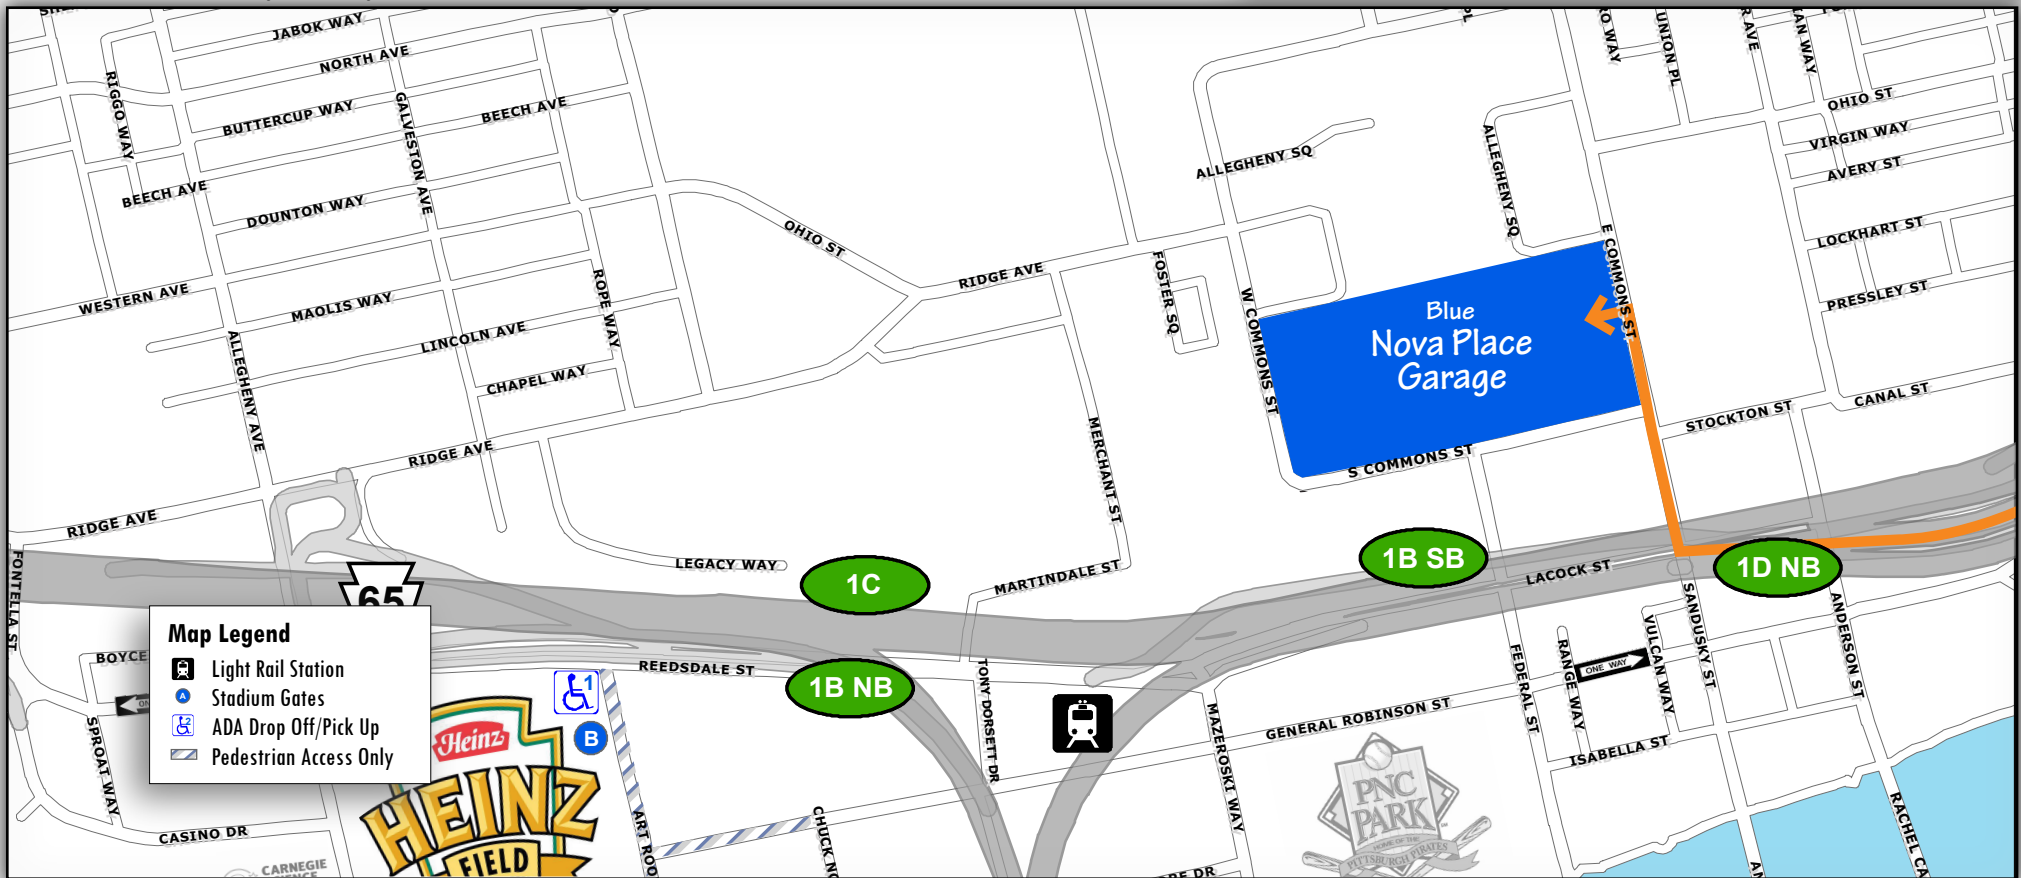

Blue Nova Place Garage: Getting to the Game

- From Northeast (Rt 28 South) 
- Exit Left following signs for Rt. 28S/North Shore
- Continue Straight on E Lacock Street through 1 traffic signal
- Turn Right on Sandusky Street (2nd traffic signal)
- Turn Left into Blue Nova Place Garage

Overview Map

North Shore Campus Map

Blue Nova Place Garage: Leaving the Game

— To Northeast (Rt 28 North)

- Turn Left out of garage onto E Commons Street
- Turn Right onto E Ohio Street (1st traffic signal)
- Continue Straight on E Ohio Street through 3 traffic signals
- Continue Straight onto Rt 28 Northbound ramp to Etna (traffic signal)
- Merge Left onto Rt 28 Northbound

Overview Map

North Shore Campus Map

@Heinzfield
#Heinzfieldtraffic

Live Traffic & Parking Updates
On the Web & On the Air

Steelers - FM 102.5 WDVE
Panthers - FM 93.7 The Fan