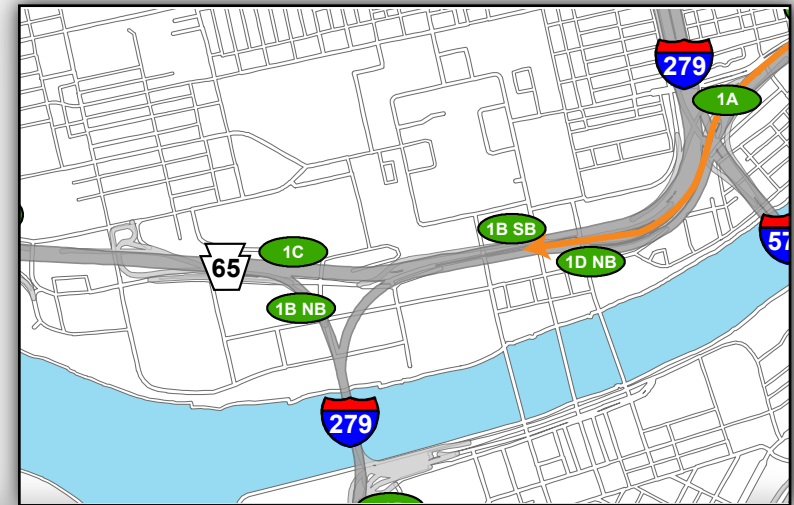

Blue Nova Place Garage: Getting to the Game

- From Northeast (Rt 28 South) 
- Exit Left following signs for Rt. 28S/North Shore
- Continue Straight on E Lacock Street through 1 traffic signal
- Turn Right on Sandusky Street (2nd traffic signal)
- Turn Left into Blue Nova Place Garage

Overview Map

North Shore Campus Map

Blue Nova Place Garage: Leaving the Game

— To Northeast (Rt 28 North)

- Turn Left out of garage onto E Commons Street
- Turn Right onto E Ohio Street (1st traffic signal)
- Continue Straight on E Ohio Street through 3 traffic signals
- Continue Straight onto Rt 28 Northbound ramp to Etna (traffic signal)
- Merge Left onto Rt 28 Northbound

Overview Map

North Shore Campus Map

@Heinzfield
#Heinzfieldtraffic

Live Traffic & Parking Updates
On the Web & On the Air

Steelers - FM 102.5 WDVE
Panthers - FM 93.7 The Fan