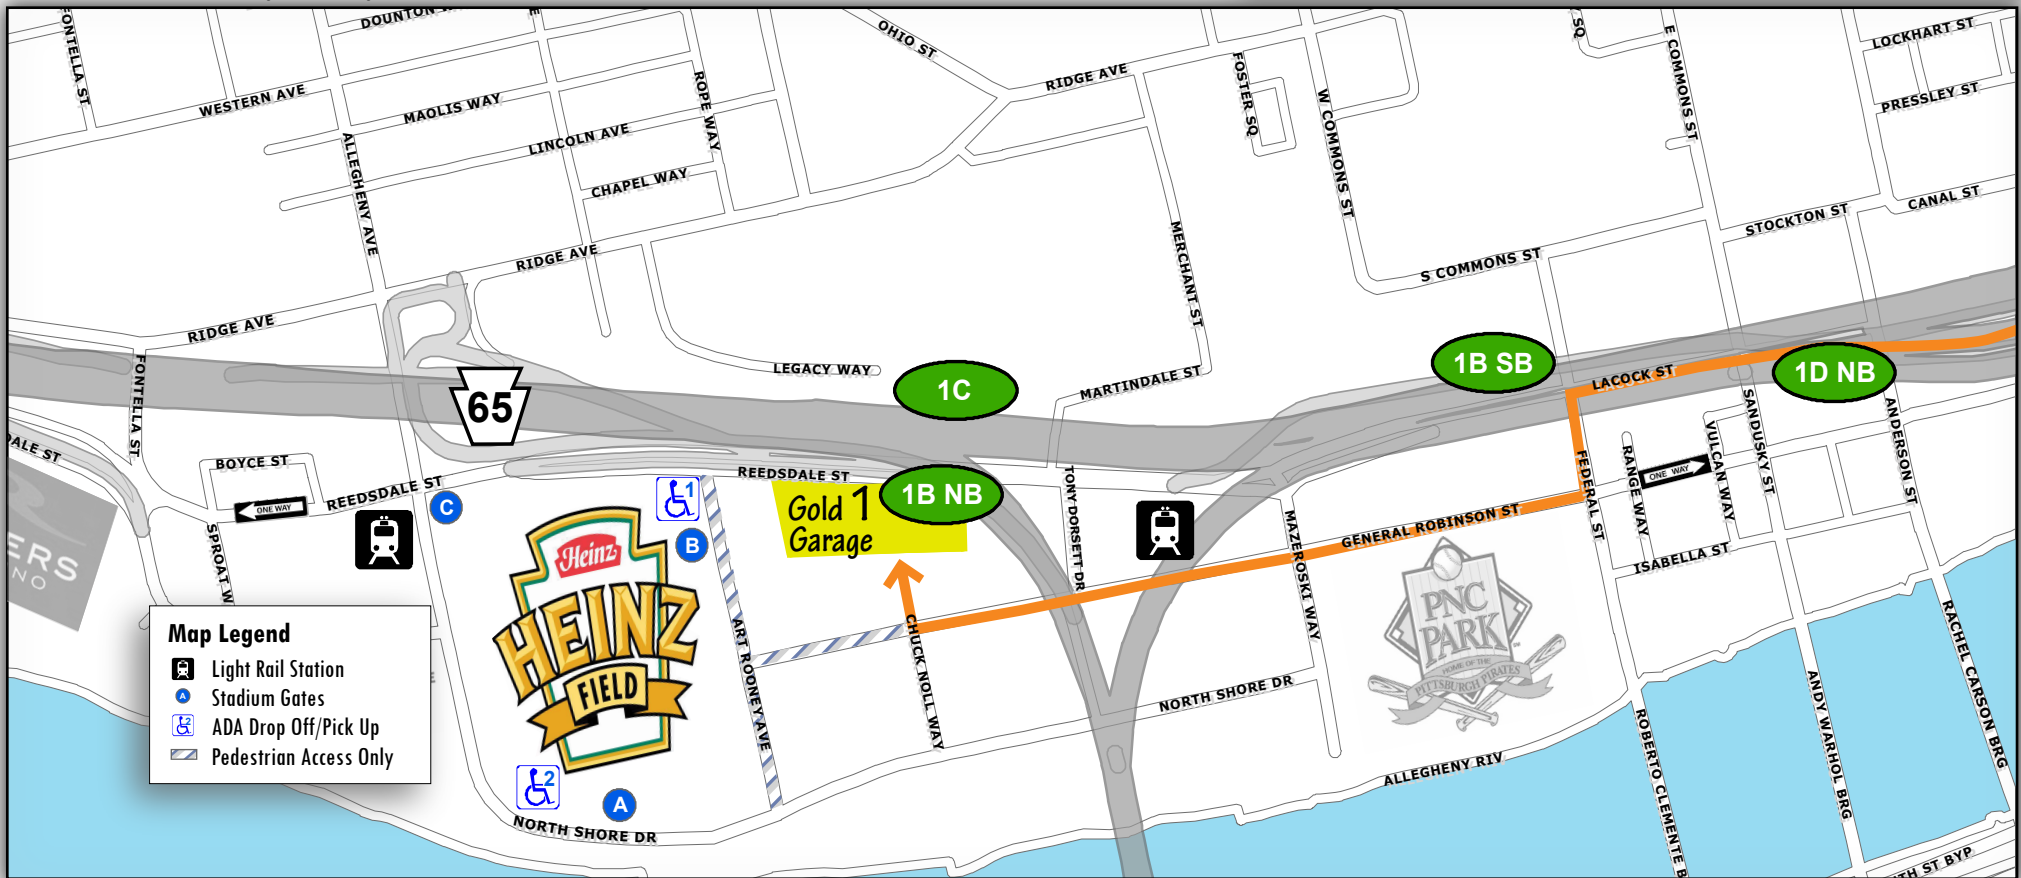

North Shore Campus Map