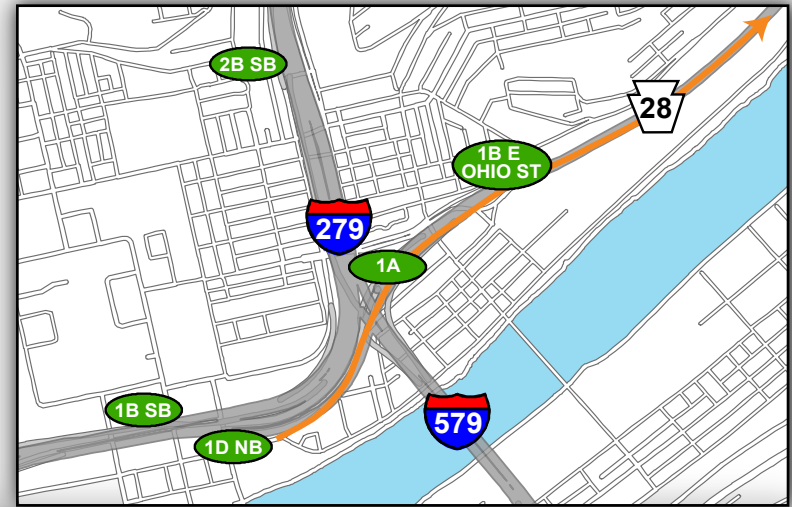

# Gold 1 Garage: Getting to the Game

- From Northeast (Rt 28 South)
- Exit Left following signs for Rt. 28S/North Shore
- Continue Straight on E Lacock Street through 2 traffic signals
- Turn Left on Federal Street (1st traffic signal)
- Turn Right on W General Robinson Street (1st traffic signal)
- Follow W General Robinson Street through 2 traffic signals
- Turn Right and continue Straight into Gold 1 Garage

Overview Map

North Shore Campus Map

@Heinzfield  
#Heinzfieldtraffic

Live Traffic & Parking Updates  
On the Web & On the Air

Steelers - FM 102.5 WDVE  
Panthers - FM 93.7 The Fan

# Gold 1 Garage: Leaving the Game

— To Northeast (Rt 28 North)

- Use the Front exit of the garage and continue straight
- Turn Left out of the lot using Exit D onto General Robinson Street
- Use both lanes through Tony Dorsett intersection (1st traffic signal)
- Continue Straight in left two lanes on General Robinson Street through 4 traffic signals
- Use Left two lanes towards Rt 28NB / Chestnut Street / East Ohio Street / Etna
- Use Left two lanes to continue toward Rt 28NB

## North Shore Campus Map

**Map Legend**

- Light Rail Station
- Stadium Gates
- ADA Drop Off/Pick Up
- Pedestrian Access Only

@Heinzfield  
#Heinzfieldtraffic

Live Traffic & Parking Updates  
On the Web & On the Air