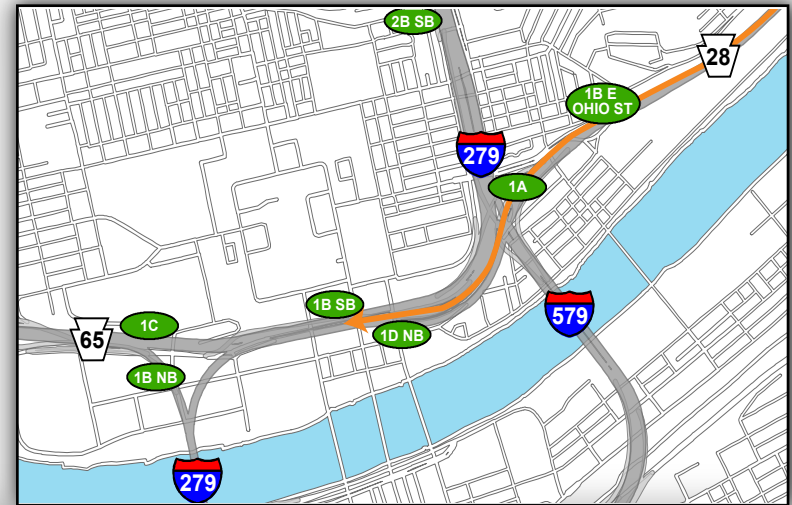

Gold 1 Garage: Getting to the Game

- From Northeast (Rt 28 South)
- Exit Left following signs for Rt. 28S/North Shore
- Continue Straight on E Lacock Street through 2 traffic signals
- Turn Left on Federal Street (1st traffic signal)
- Turn Right on W General Robinson Street (1st traffic signal)
- Follow W General Robinson Street through 2 traffic signals
- Turn Right and continue Straight into Gold 1 Garage

Overview Map