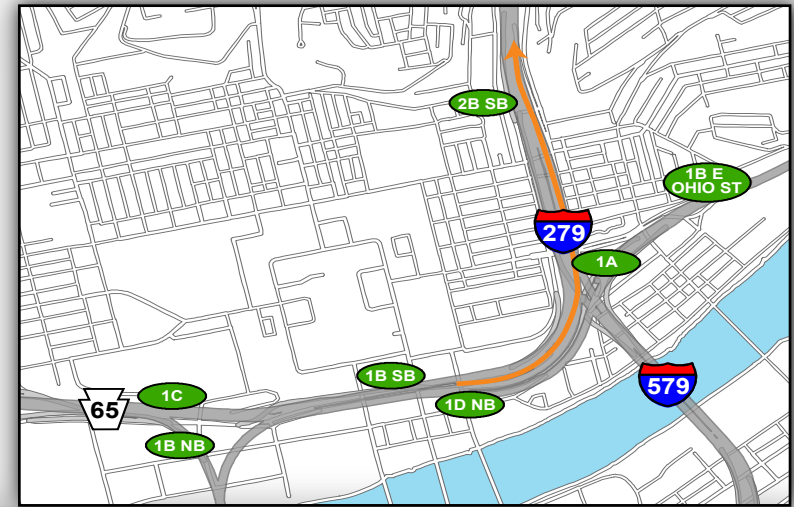

# Gold 1A: Getting to the Game

— From North (I-279 South)

- Take Exit 1B North Shore on Right
- Merge onto Reedsdale Street
- Turn Left on Tony Dorsett Drive (1st traffic signal)
- Turn Right on W General Robinson Street (1st traffic signal)
- Turn Right into Gold Lot 1A
- • • North Shore Alternate Route

## Overview Map

## Gold 1A: Leaving the Game

— To North (I-279 North)

- Turn right out of Lot using Exit A onto Reedsdale street
- Continue Straight through Tony Dorsett intersection (1st traffic signal)
- Continue Straight in Left lane through Mazeroski Way onto I-279 HOV ramp (2nd traffic signal)
- Continue onto I-279N