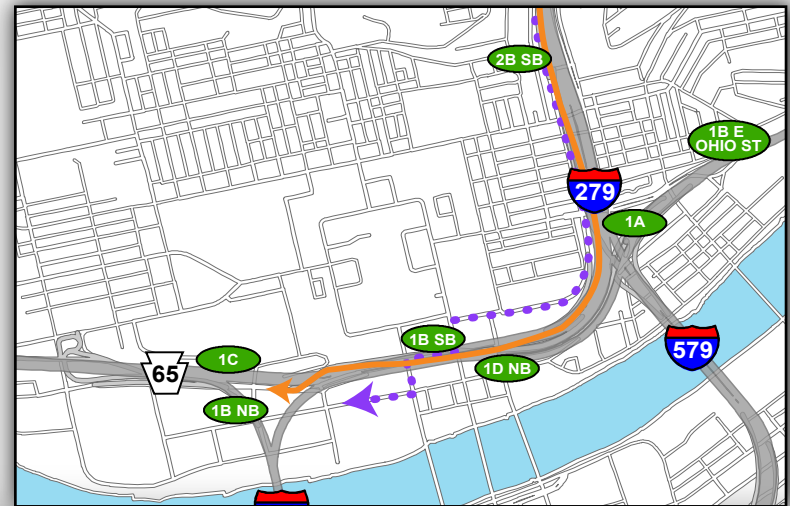

# Gold 1A: Getting to the Game

— From North (I-279 South)

- Take Exit 1B North Shore on Right
- Merge onto Reedsdale Street
- Turn Left on Tony Dorsett Drive (1st traffic signal)
- Turn Right on W General Robinson Street (1st traffic signal)
- Turn Right into Gold Lot 1A
- • • North Shore Alternate Route

## Overview Map

## Gold 1A: Leaving the Game

— To North (I-279 North)

- Turn right out of Lot using Exit A onto Reedsdale street
- Continue Straight through Tony Dorsett intersection (1st traffic signal)
- Continue Straight in Left lane through Mazeroski Way onto I-279 HOV ramp (2nd traffic signal)
- Continue onto I-279N

## North Shore Campus Map

**Map Legend**

- Light Rail Station
- Stadium Gates
- ADA Drop Off/Pick Up
- Pedestrian Access Only

@Heinzfield  
#Heinzfieldtraffic

Live Traffic & Parking Updates  
On the Web & On the Air