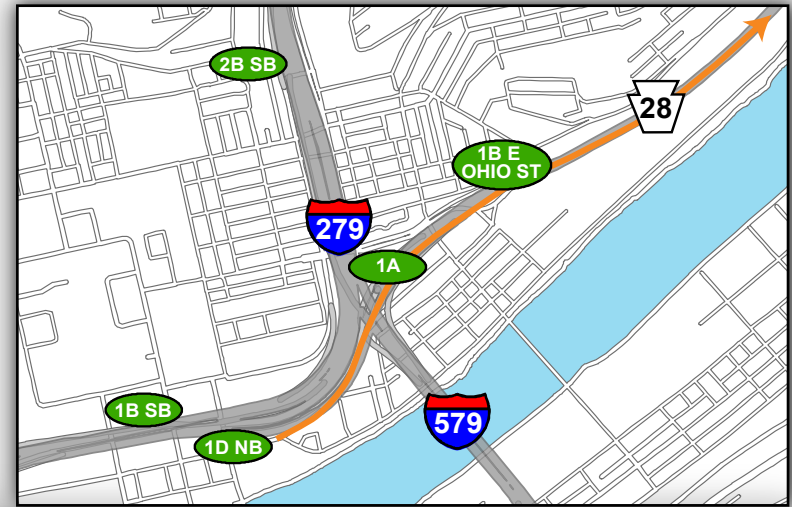

Gold 1A: Getting to the Game

From Northeast (Rt 28 South)

- Exit Left following signs for Rt. 28S/North Shore
- Continue Straight on E Lacock Street through 2 traffic signals
- Turn Left on Federal Street (3rd traffic signal)
- Turn Right on W General Robinson Street (1st traffic signal)
- Follow W General Robinson Street through 2 traffic signals
- Turn Right into Gold Lot 1A

Overview Map

North Shore Campus Map

@Heinzfield
#Heinzfieldtraffic

Live Traffic & Parking Updates
On the Web & On the Air

Steelers - FM 102.5 WDVE
Panthers - FM 93.7 The Fan

Gold 1 A: Leaving the Game

— To Northeast (Rt 28 North)

- Turn Left out of lot using Exit D onto General Robinson Street
- Use both lanes through Tony Dorsett intersection (1st traffic signal)
- Continue Straight in left two lanes on General Robinson Street through 4 traffic signals
- Use Left two lanes towards Rt 28NB / Chestnut Street / East Ohio Street / Etna
- Use Left two lanes to continue toward Rt 28NB

Overview Map

North Shore Campus Map

Map Legend

- Light Rail Station
- Stadium Gates
- ADA Drop Off/Pick Up
- Pedestrian Access Only

@Heinzfield
#Heinzfieldtraffic

Live Traffic & Parking Updates
On the Web & On the Air