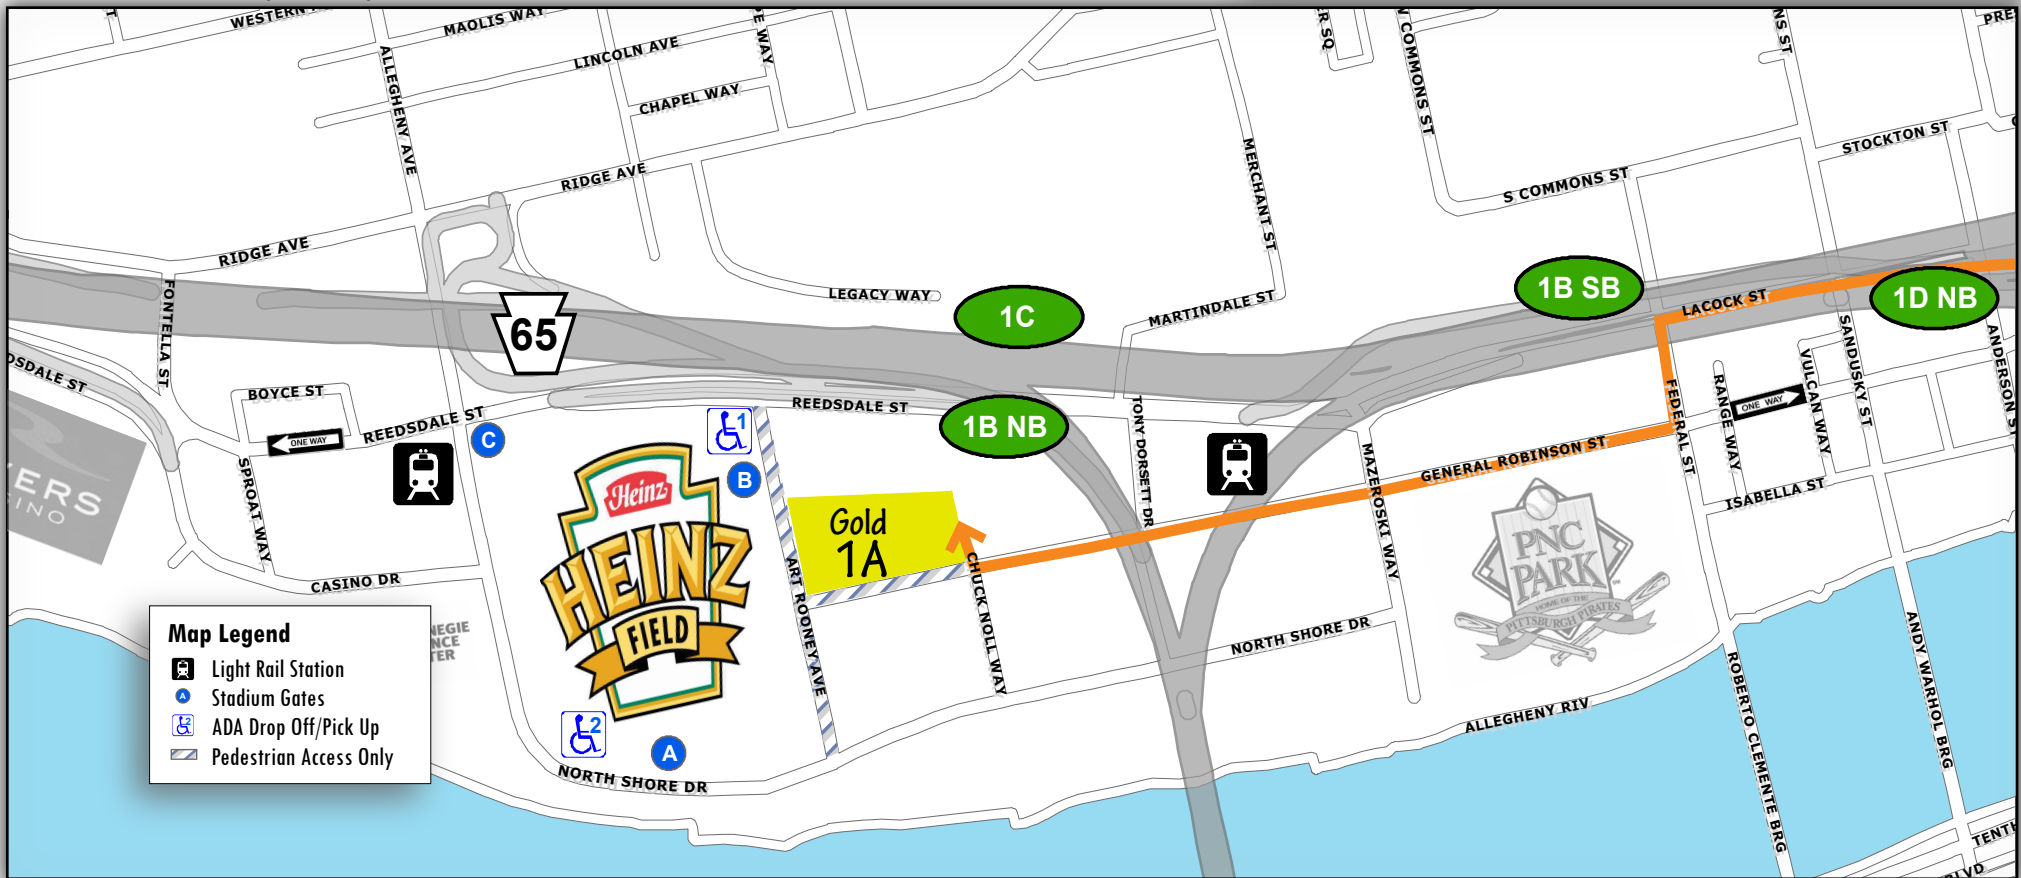

Gold 1A: Getting to the Game

From Northeast (Rt 28 South)

- Exit Left following signs for Rt. 28S/North Shore
- Continue Straight on E Lacock Street through 2 traffic signals
- Turn Left on Federal Street (3rd traffic signal)
- Turn Right on W General Robinson Street (1st traffic signal)
- Follow W General Robinson Street through 2 traffic signals
- Turn Right into Gold Lot 1A

Overview Map

North Shore Campus Map

@Heinzfield
#Heinzfieldtraffic

Live Traffic & Parking Updates
On the Web & On the Air

Steelers - FM 102.5 WDVE
Panthers - FM 93.7 The Fan

Gold 1 A: Leaving the Game

— To Northeast (Rt 28 North)

- Turn Left out of lot using Exit D onto General Robinson Street
- Use both lanes through Tony Dorsett intersection (1st traffic signal)
- Continue Straight in left two lanes on General Robinson Street through 4 traffic signals
- Use Left two lanes towards Rt 28NB / Chestnut Street / East Ohio Street / Etna
- Use Left two lanes to continue toward Rt 28NB

Overview Map

North Shore Campus Map

Map Legend

- Light Rail Station
- Stadium Gates
- ADA Drop Off/Pick Up
- Pedestrian Access Only

@Heinzfield
#Heinzfieldtraffic

Live Traffic & Parking Updates
On the Web & On the Air