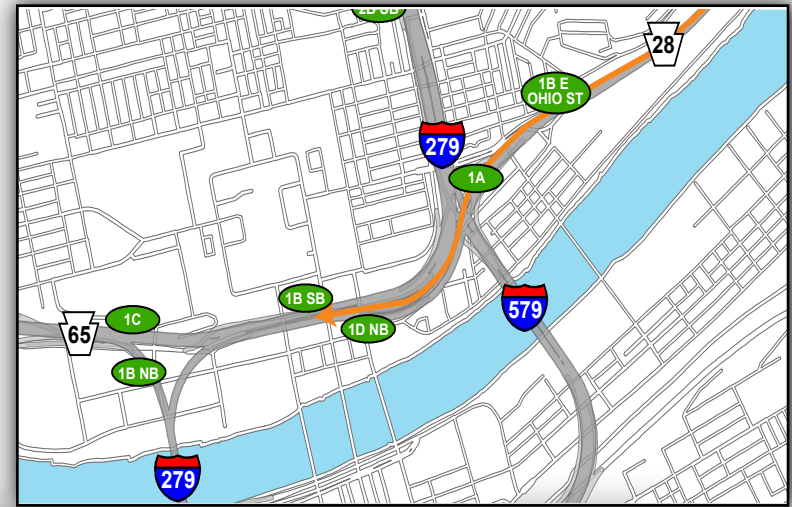

Gold 1A: Getting to the Game

From Northeast (Rt 28 South)

- Exit Left following signs for Rt. 28S/North Shore
- Continue Straight on E Lacock Street through 2 traffic signals
- Turn Left on Federal Street (3rd traffic signal)
- Turn Right on W General Robinson Street (1st traffic signal)
- Follow W General Robinson Street through 2 traffic signals
- Turn Right into Gold Lot 1A

Overview Map

North Shore Campus Map

@Heinzfield
#Heinzfieldtraffic

Live Traffic & Parking Updates
On the Web & On the Air

Steelers - FM 102.5 WDVE
Panthers - FM 93.7 The Fan

Gold 1 A: Leaving the Game

— To Northeast (Rt 28 North)

- Turn Left out of lot using Exit D onto General Robinson Street
- Use both lanes through Tony Dorsett intersection (1st traffic signal)
- Continue Straight in left two lanes on General Robinson Street through 4 traffic signals
- Use Left two lanes towards Rt 28NB / Chestnut Street / East Ohio Street / Etna
- Use Left two lanes to continue toward Rt 28NB

Overview Map

North Shore Campus Map

Map Legend

- Light Rail Station
- Stadium Gates
- ADA Drop Off/Pick Up
- Pedestrian Access Only

@Heinzfield
#Heinzfieldtraffic

Live Traffic & Parking Updates
On the Web & On the Air