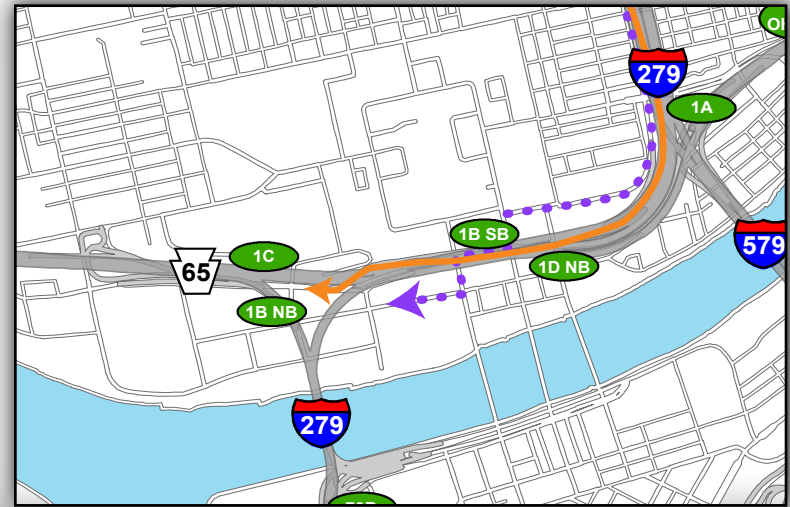

Gold 1B: Getting to the Game

- From North (I-279 South)
- Take Exit 1B North Shore on Right
- Merge onto Reedsdale Street
- Turn Left on Tony Dorsett Drive (1st traffic signal)
- Turn Right on W General Robinson Street (1st traffic signal)
- Turn Right into Gold Lot 1B
- North Shore Alternate Route

Overview Map

North Shore Campus Map

Map Legend

- Light Rail Station
- Stadium Gates
- ADA Drop Off/Pick Up
- Pedestrian Access Only

@Heinzfield
#Heinzfieldtraffic

Live Traffic & Parking Updates
On the Web & On the Air

Steelers - FM 102.5 WDVE
Panthers - FM 93.7 The Fan

Gold 1B: Leaving the Game

— To North (I-279 North) 

- Turn Right out of lot using Exit B onto Reedsdale Street
- Continue Straight through Tony Dorsett intersection (1st traffic signal)
- Continue Straight in Left lane through Mazerowski Way onto I-279 HOV ramp (2nd traffic signal)
- Continue onto I-279N