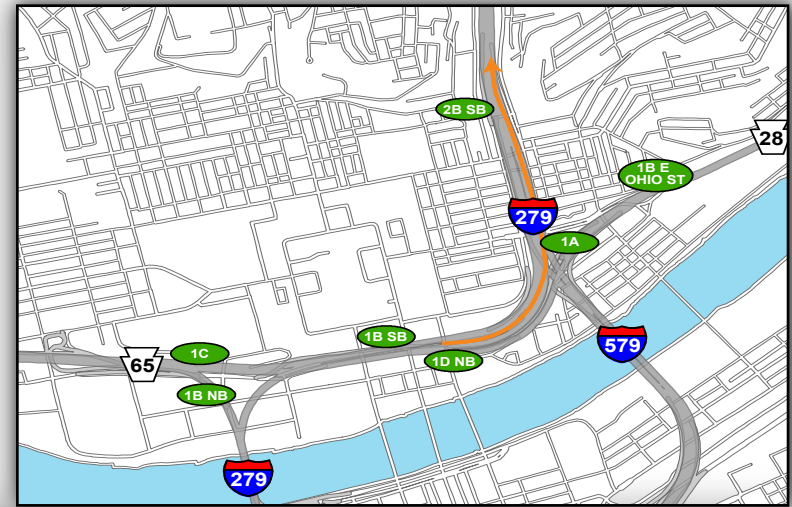

Gold 1B: Getting to the Game

- From North (I-279 South)
- Take Exit 1B North Shore on Right
- Merge onto Reedsdale Street
- Turn Left on Tony Dorsett Drive (1st traffic signal)
- Turn Right on W General Robinson Street (1st traffic signal)
- Turn Right into Gold Lot 1B
- North Shore Alternate Route

Overview Map

North Shore Campus Map

Map Legend

- Light Rail Station
- Stadium Gates
- ADA Drop Off/Pick Up
- Pedestrian Access Only

@Heinzfield
#Heinzfieldtraffic

Live Traffic & Parking Updates
On the Web & On the Air

Steelers - FM 102.5 WDVE
Panthers - FM 93.7 The Fan

Gold 1B: Leaving the Game

— To North (I-279 North) 

- Turn Right out of lot using Exit B onto Reedsdale Street
- Continue Straight through Tony Dorsett intersection (1st traffic signal)
- Continue Straight in Left lane through Mazerowski Way onto I-279 HOV ramp (2nd traffic signal)
- Continue onto I-279N

North Shore Campus Map

 @Heinzfield
#Heinzfieldtraffic

Live Traffic & Parking Updates
On the Web & On the Air

Steelers - FM 102.5 WDVE
Panthers - FM 93.7 The Fan