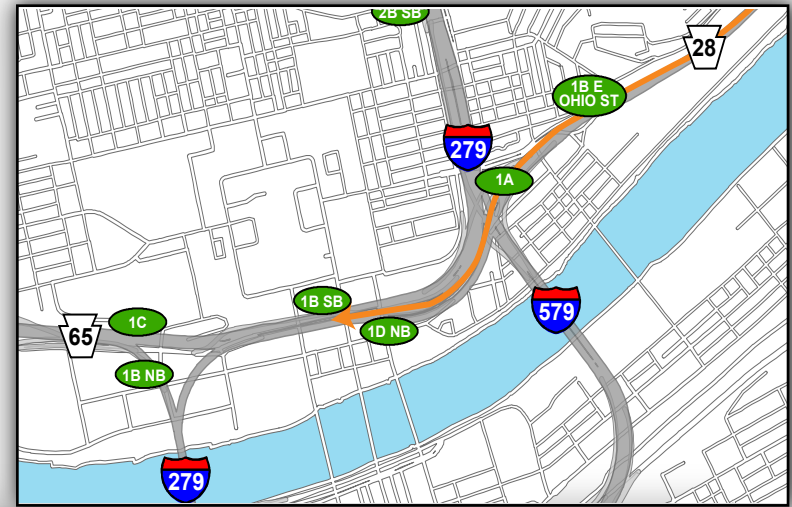

Gold 1B: Getting to the Game

— From Northeast (Rt 28 South)

- Exit Left following signs for Rt. 28S/North Shore
- Continue Straight on E Lacock Street through 2 traffic signals
- Turn Left on Federal Street (3rd traffic signal)
- Turn Right on W General Robinson Street (1st traffic signal)
- Follow W General Robinson Street through 2 traffic signals
- Turn Right into Gold Lot 1B

Overview Map

North Shore Campus Map

Map Legend

- Light Rail Station
- Stadium Gates
- ADA Drop Off/Pick Up
- Pedestrian Access Only

@Heinzfield
#Heinzfieldtraffic

Live Traffic & Parking Updates
On the Web & On the Air

Steelers - FM 102.5 WDVE
Panthers - FM 93.7 The Fan

Gold 1B: Leaving the Game

— To Northeast (Rt 28 North)

- Turn Left out of lot using Exit D onto General Robinson Street
- Use both lanes through Tony Dorsett intersection (1st traffic signal)
- Continue Straight in left two lanes on General Robinson Street through 4 traffic signals
- Use Left two lanes towards Rt 28NB / Chestnut Street / East Ohio Street / Etna
- Use Left two lanes to continue toward Rt 28NB