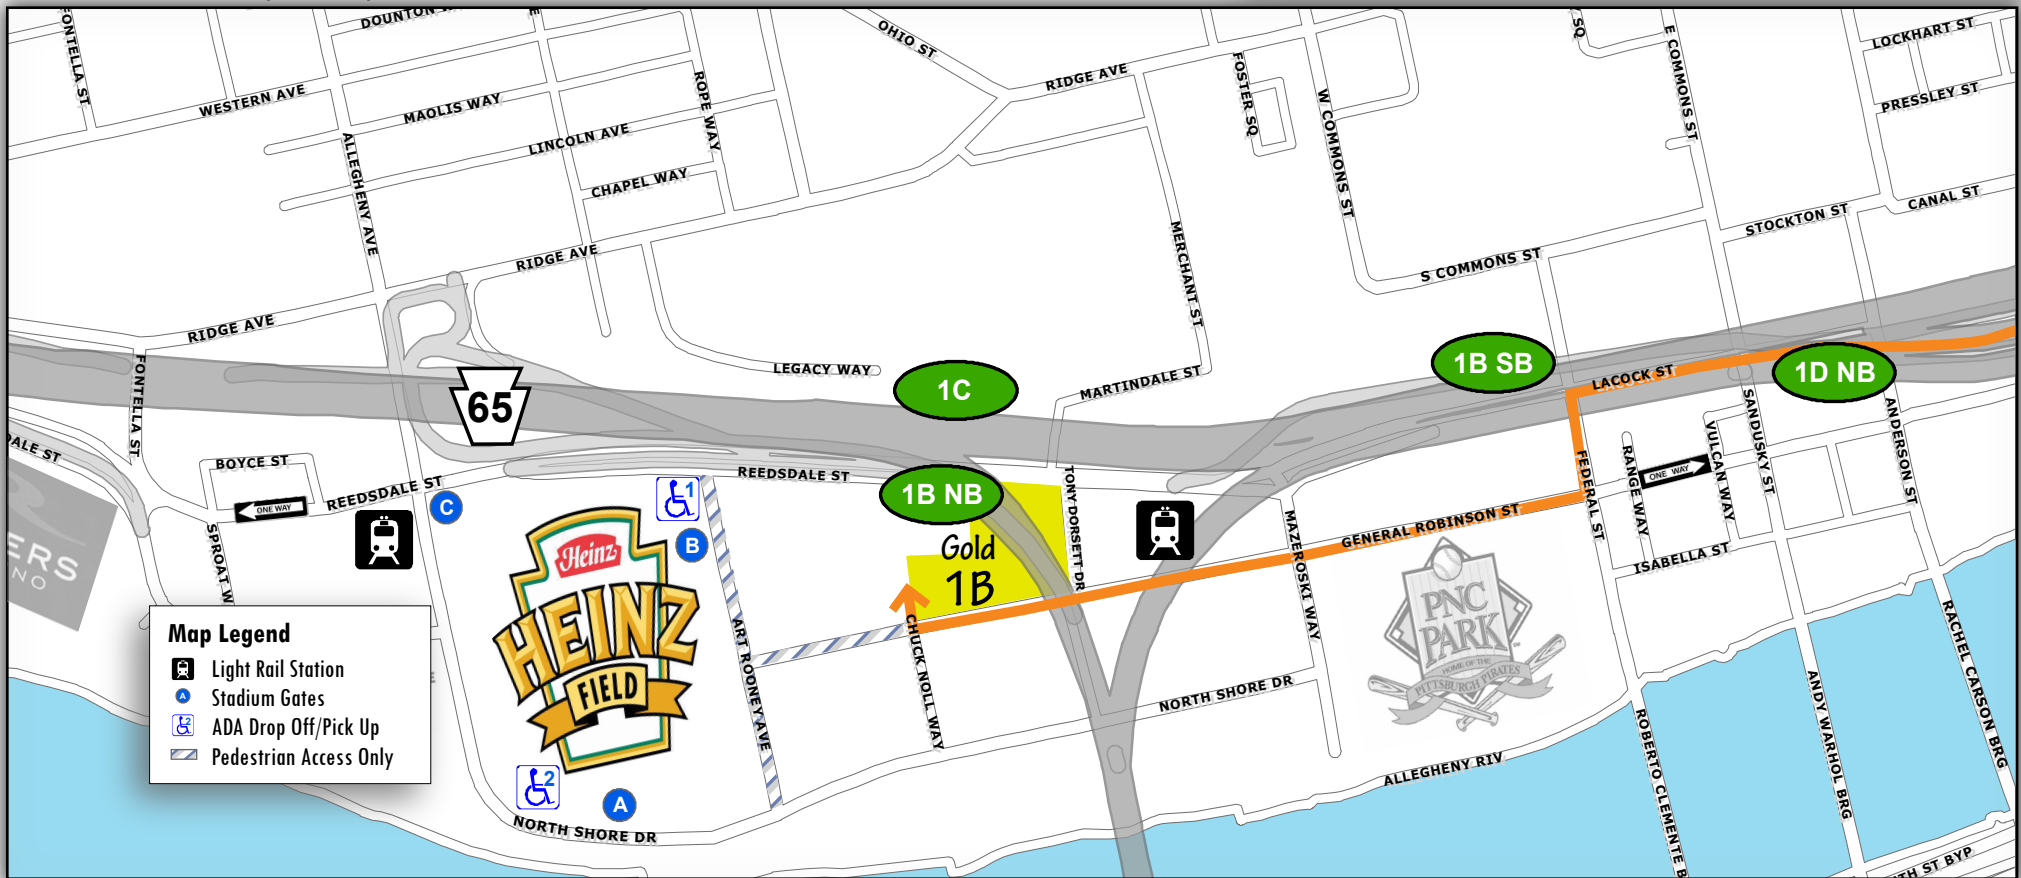

Gold 1B: Getting to the Game

— From Northeast (Rt 28 South)

- Exit Left following signs for Rt. 28S/North Shore
- Continue Straight on E Lacock Street through 2 traffic signals
- Turn Left on Federal Street (3rd traffic signal)
- Turn Right on W General Robinson Street (1st traffic signal)
- Follow W General Robinson Street through 2 traffic signals
- Turn Right into Gold Lot 1B

Overview Map

North Shore Campus Map

Map Legend

- Light Rail Station
- Stadium Gates
- ADA Drop Off/Pick Up
- Pedestrian Access Only

@Heinzfield
#Heinzfieldtraffic

Live Traffic & Parking Updates
On the Web & On the Air

Steelers - FM 102.5 WDVE
Panthers - FM 93.7 The Fan

Gold 1B: Leaving the Game

— To Northeast (Rt 28 North)

- Turn Left out of lot using Exit D onto General Robinson Street
- Use both lanes through Tony Dorsett intersection (1st traffic signal)
- Continue Straight in left two lanes on General Robinson Street through 4 traffic signals
- Use Left two lanes towards Rt 28NB / Chestnut Street / East Ohio Street / Etna
- Use Left two lanes to continue toward Rt 28NB