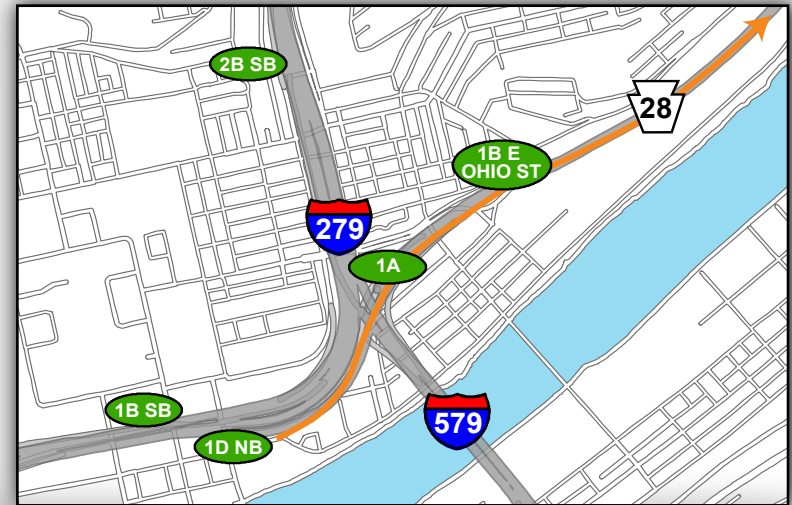

Gold 1B: Getting to the Game

— From Northeast (Rt 28 South)

- Exit Left following signs for Rt. 28S/North Shore
- Continue Straight on E Lacock Street through 2 traffic signals
- Turn Left on Federal Street (3rd traffic signal)
- Turn Right on W General Robinson Street (1st traffic signal)
- Follow W General Robinson Street through 2 traffic signals
- Turn Right into Gold Lot 1B

Overview Map

North Shore Campus Map

Map Legend

- Light Rail Station
- Stadium Gates
- ADA Drop Off/Pick Up
- Pedestrian Access Only

@Heinzfield
#Heinzfieldtraffic

Live Traffic & Parking Updates
On the Web & On the Air

Steelers - FM 102.5 WDVE
Panthers - FM 93.7 The Fan

Gold 1B: Leaving the Game

— To Northeast (Rt 28 North)

- Turn Left out of lot using Exit D onto General Robinson Street
- Use both lanes through Tony Dorsett intersection (1st traffic signal)
- Continue Straight in left two lanes on General Robinson Street through 4 traffic signals
- Use Left two lanes towards Rt 28NB / Chestnut Street / East Ohio Street / Etna
- Use Left two lanes to continue toward Rt 28NB