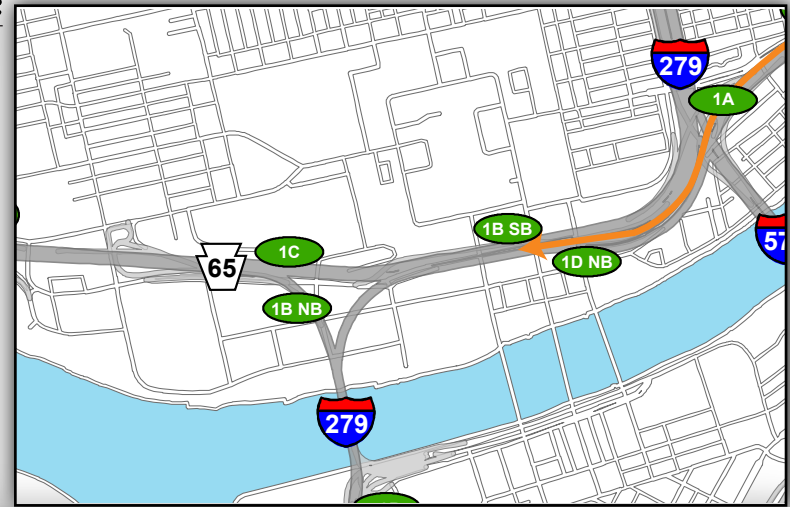

Blue 10 Garage: Getting to the Game

From Northeast (Rt 28 South)

- Exit Left following signs for Rt. 28S/North Shore
- Continue Straight on E Lacock Street through 2 traffic signals
- Turn Left into Blue 10 Garage

Overview Map

North Shore Campus Map

Map Legend

- Light Rail Station
- Stadium Gates
- ADA Drop Off/Pick Up
- Pedestrian Access Only

@Heinzfield
#Heinzfieldtraffic

Live Traffic & Parking Updates
On the Web & On the Air

Steelers - FM 102.5 WDVE
Panthers - FM 93.7 The Fan

Blue 10 Garage: Leaving the Game

— To Northeast (Rt 28 North)

- Turn Right out of garage onto Vulcan Way
- Turn Left onto E General Robinson Street
- Continue Straight on General Robinson through 2 traffic signals
- Use Left two lanes towards Rt 28NB / Chestnut Street / East Ohio Street / Etna
- Use Left two lanes to continue toward Rt 28NB

Overview Map

North Shore Campus Map

@Heinzfield
#Heinzfieldtraffic

Live Traffic & Parking Updates
On the Web & On the Air

Steelers - FM 102.5 WDVE
Panthers - FM 93.7 The Fan