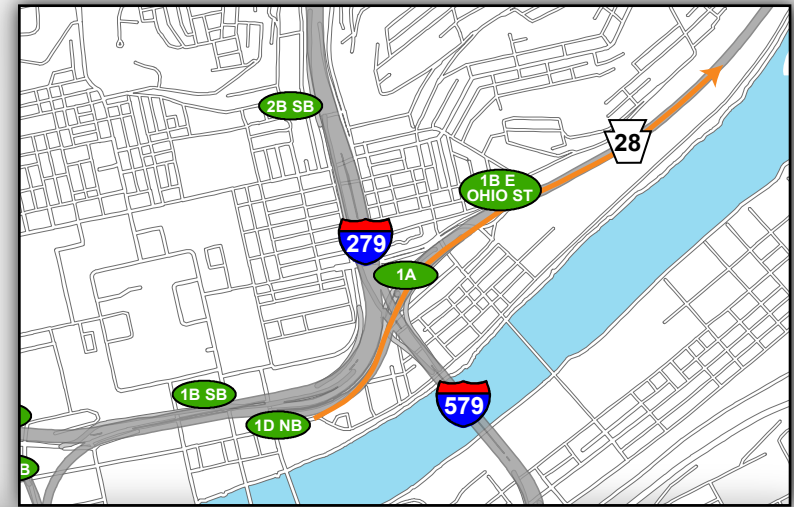

Blue 10 Garage: Getting to the Game

From Northeast (Rt 28 South)

- Exit Left following signs for Rt. 28S/North Shore
- Continue Straight on E Lacock Street through 2 traffic signals
- Turn Left into Blue 10 Garage

Overview Map

North Shore Campus Map

Map Legend

- Light Rail Station
- Stadium Gates
- ADA Drop Off/Pick Up
- Pedestrian Access Only

@Heinzfield
#Heinzfieldtraffic

Live Traffic & Parking Updates
On the Web & On the Air

Steelers - FM 102.5 WDVE
Panthers - FM 93.7 The Fan

Blue 10 Garage: Leaving the Game

— To Northeast (Rt 28 North)

- Turn Right out of garage onto Vulcan Way
- Turn Left onto E General Robinson Street
- Continue Straight on General Robinson through 2 traffic signals
- Use Left two lanes towards Rt 28NB / Chestnut Street / East Ohio Street / Etna
- Use Left two lanes to continue toward Rt 28NB

Overview Map

North Shore Campus Map

@Heinzfield
#Heinzfieldtraffic

Live Traffic & Parking Updates
On the Web & On the Air

Steelers - FM 102.5 WDVE
Panthers - FM 93.7 The Fan