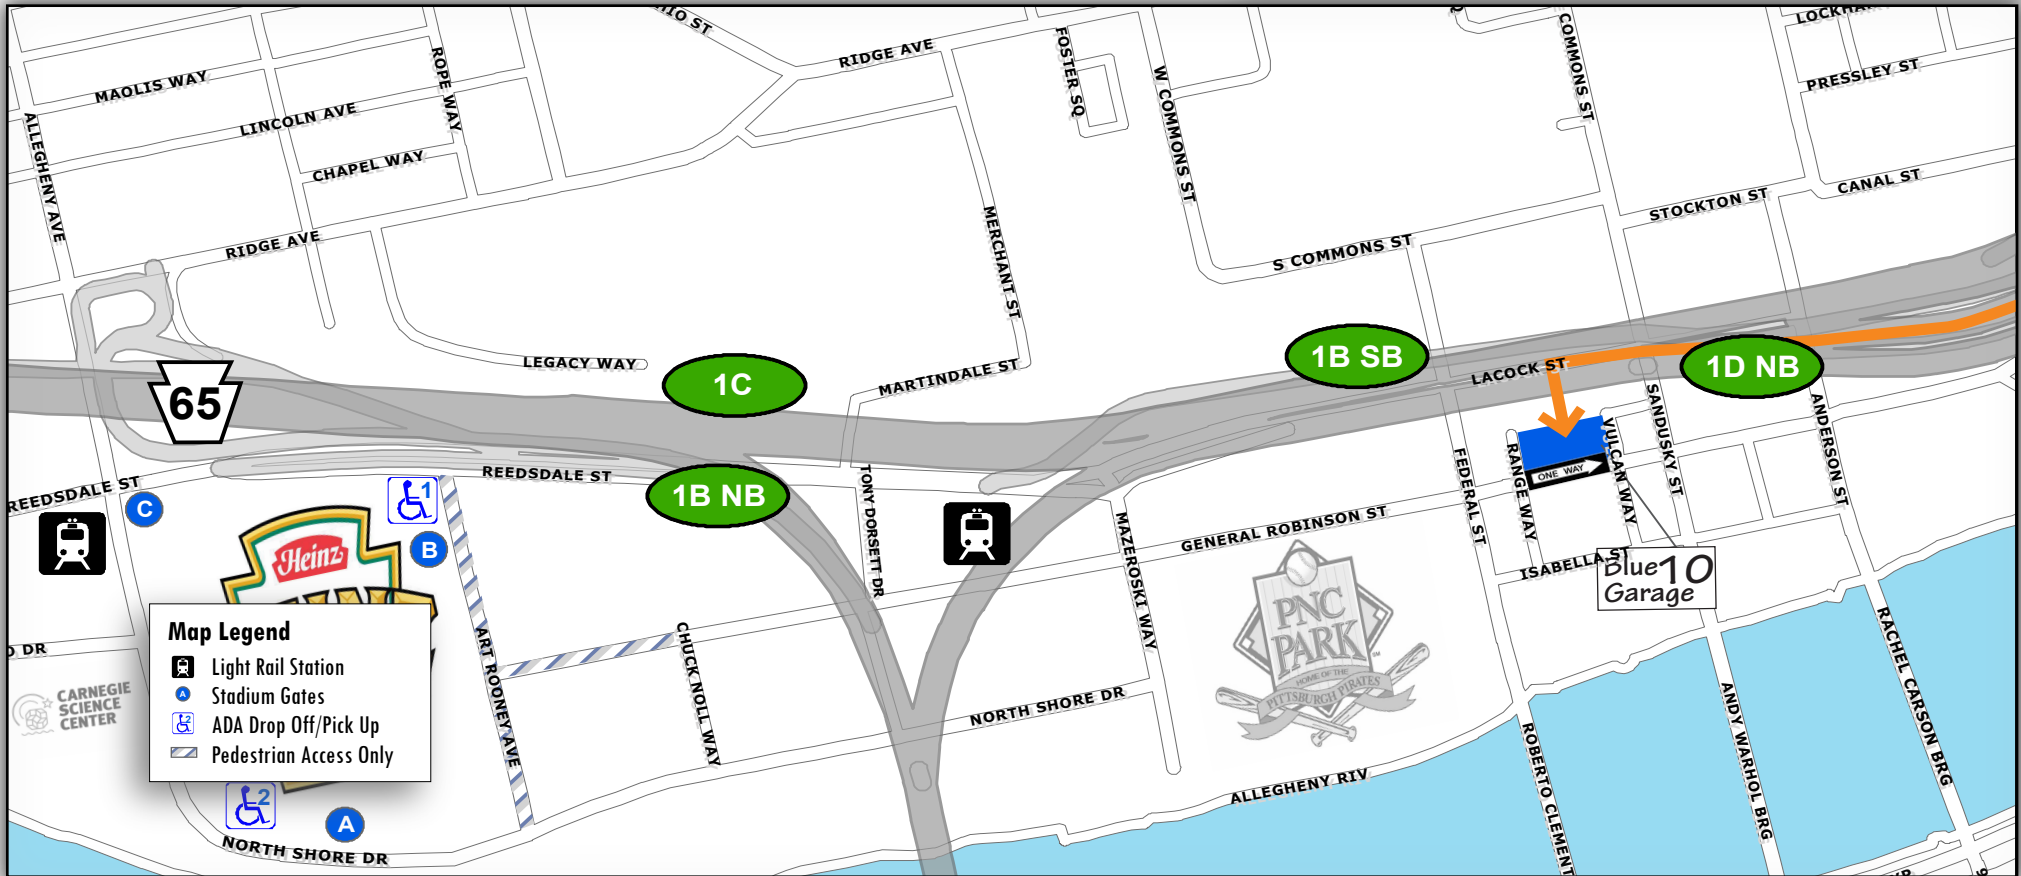

Blue 10 Garage: Getting to the Game

From Northeast (Rt 28 South)

- Exit Left following signs for Rt. 28S/North Shore
- Continue Straight on E Lacock Street through 2 traffic signals
- Turn Left into Blue 10 Garage

Overview Map

North Shore Campus Map

Map Legend

- Light Rail Station
- Stadium Gates
- ADA Drop Off/Pick Up
- Pedestrian Access Only

@Heinzfield
#Heinzfieldtraffic

Live Traffic & Parking Updates
On the Web & On the Air

Steelers - FM 102.5 WDVE
Panthers - FM 93.7 The Fan

Blue 10 Garage: Leaving the Game

— To Northeast (Rt 28 North)

- Turn Right out of garage onto Vulcan Way
- Turn Left onto E General Robinson Street
- Continue Straight on General Robinson through 2 traffic signals
- Use Left two lanes towards Rt 28NB / Chestnut Street / East Ohio Street / Etna
- Use Left two lanes to continue toward Rt 28NB

Overview Map

North Shore Campus Map

@Heinzfield
#Heinzfieldtraffic

Live Traffic & Parking Updates
On the Web & On the Air

Steelers - FM 102.5 WDVE
Panthers - FM 93.7 The Fan