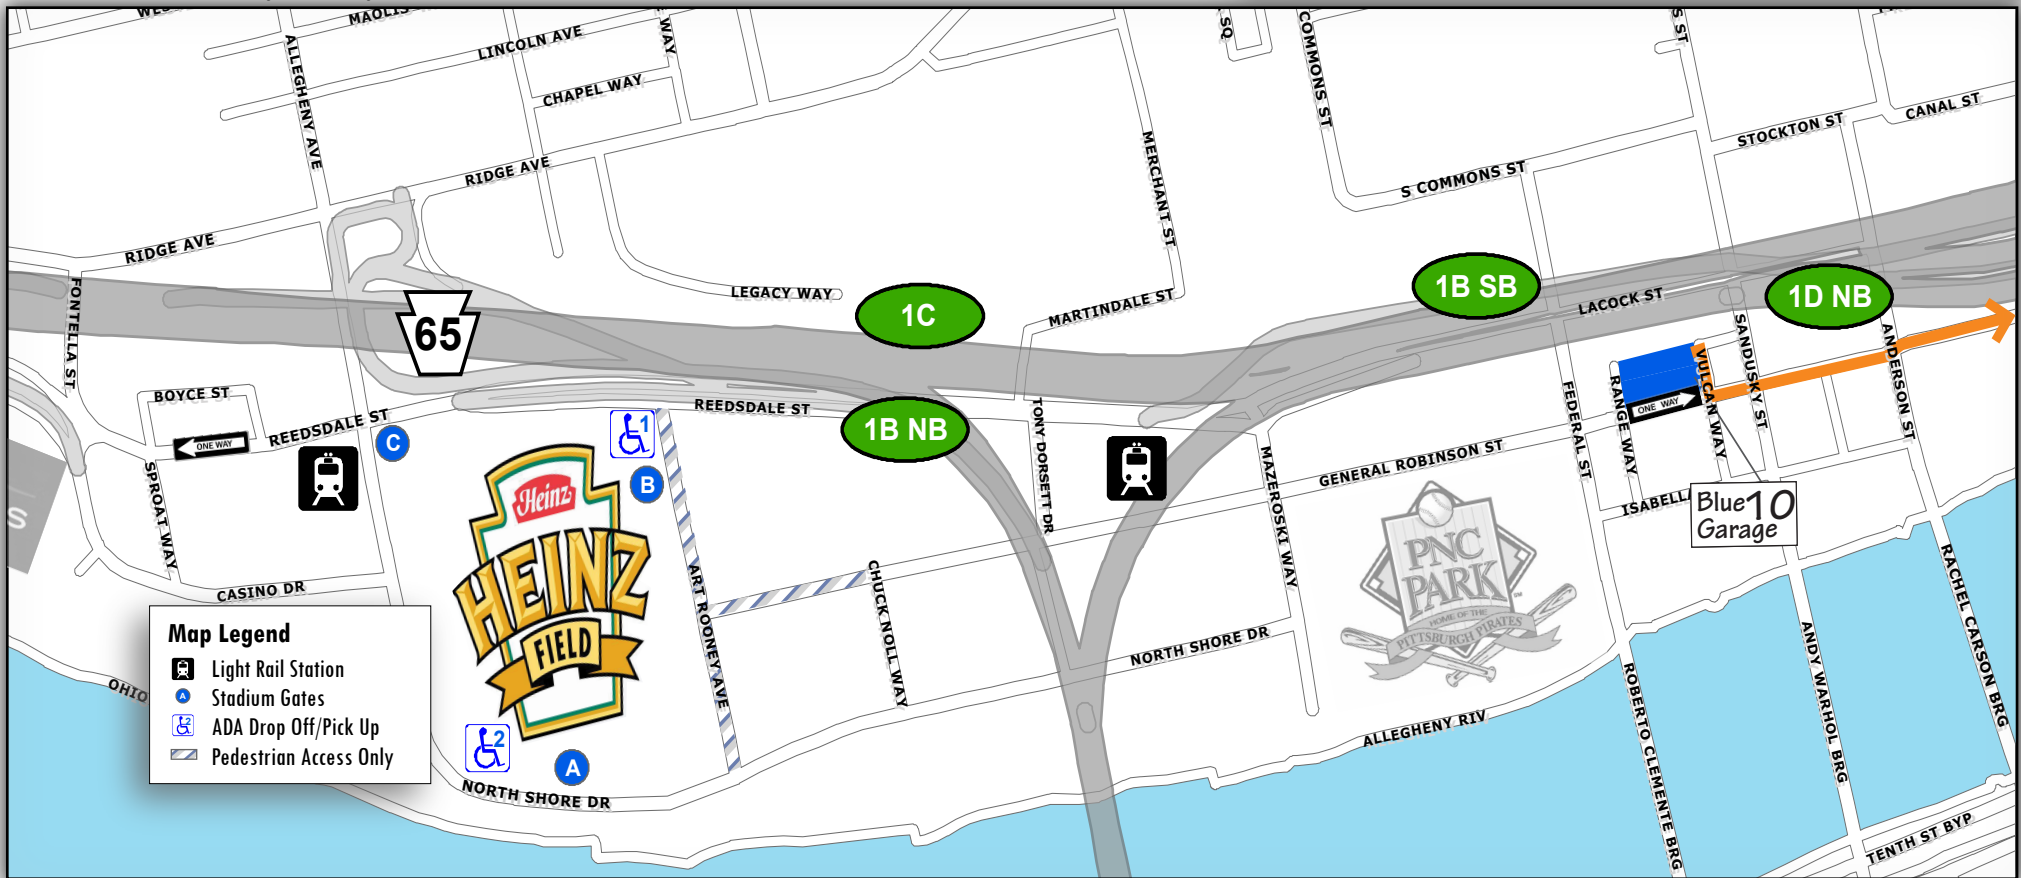

Blue 10 Garage: Getting to the Game

From Northeast (Rt 28 South)

- Exit Left following signs for Rt. 28S/North Shore
- Continue Straight on E Lacock Street through 2 traffic signals
- Turn Left into Blue 10 Garage

Overview Map

North Shore Campus Map

Map Legend

- Light Rail Station
- Stadium Gates
- ADA Drop Off/Pick Up
- Pedestrian Access Only

@Heinzfield
#Heinzfieldtraffic

Live Traffic & Parking Updates
On the Web & On the Air

Steelers - FM 102.5 WDVE
Panthers - FM 93.7 The Fan

Blue 10 Garage: Leaving the Game

— To Northeast (Rt 28 North)

- Turn Right out of garage onto Vulcan Way
- Turn Left onto E General Robinson Street
- Continue Straight on General Robinson through 2 traffic signals
- Use Left two lanes towards Rt 28NB / Chestnut Street / East Ohio Street / Etna
- Use Left two lanes to continue toward Rt 28NB

Overview Map

North Shore Campus Map

@Heinzfield
#Heinzfieldtraffic

Live Traffic & Parking Updates
On the Web & On the Air

Steelers - FM 102.5 WDVE
Panthers - FM 93.7 The Fan