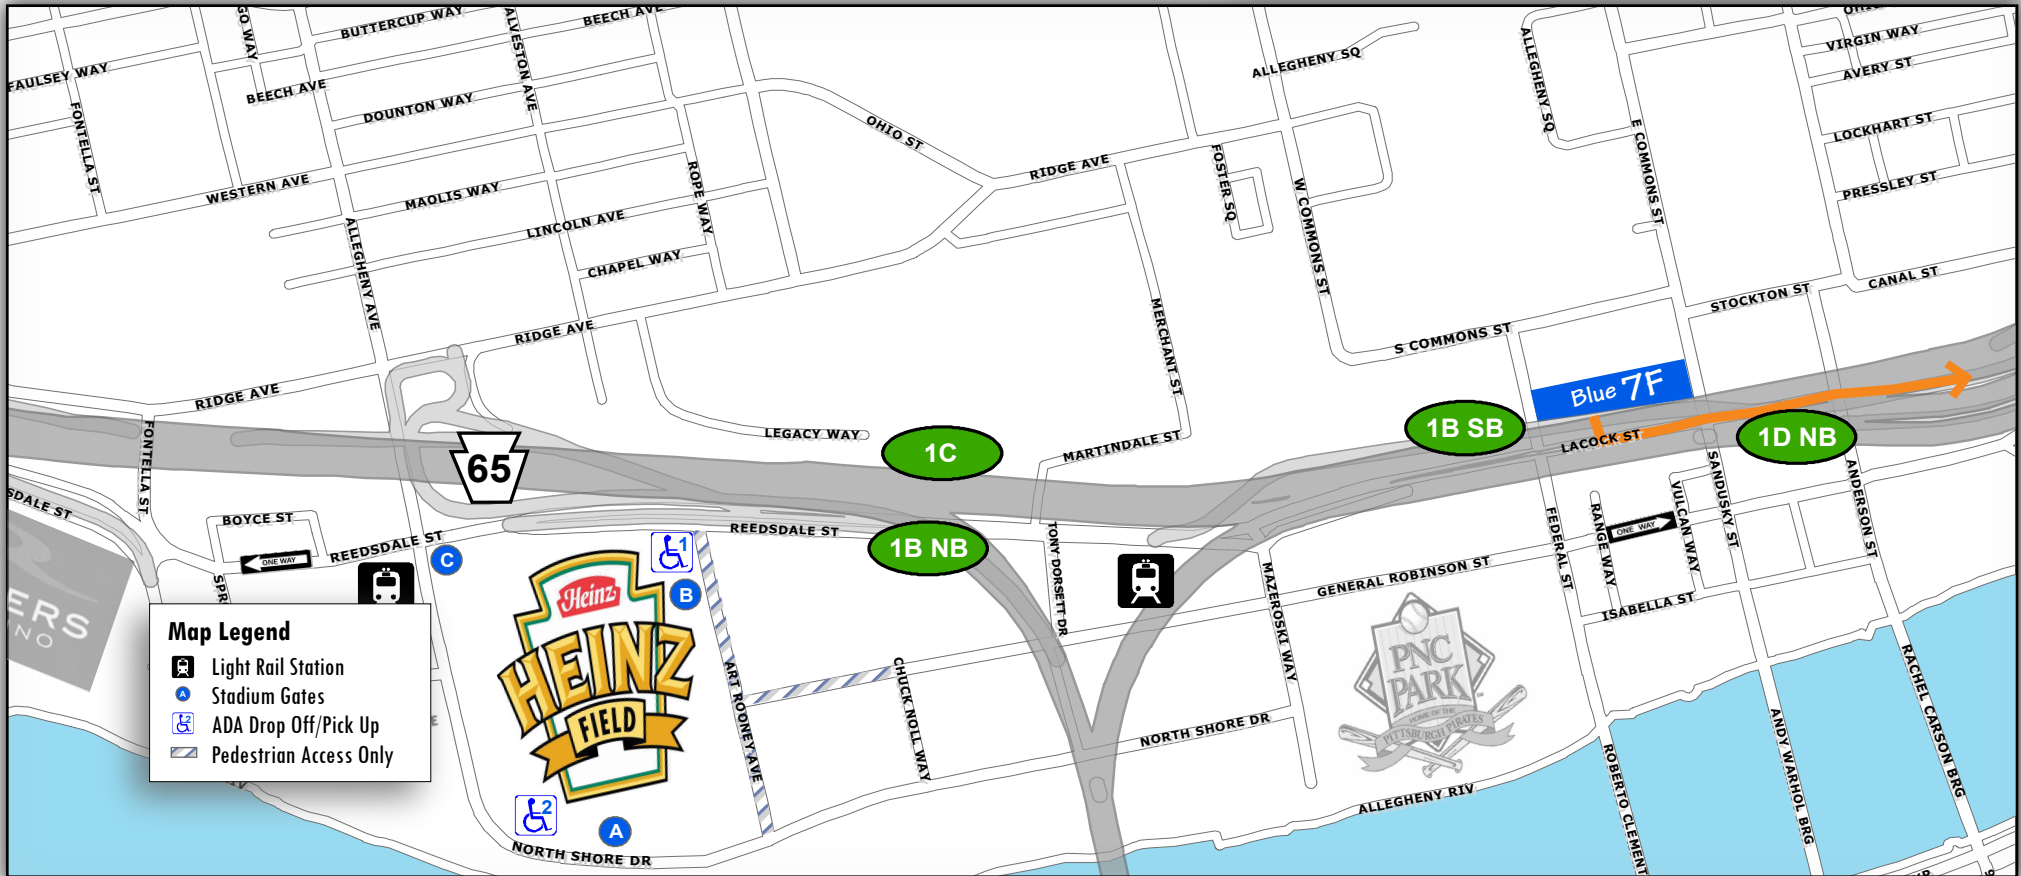

Blue 7F: Getting to the Game

From North (I-279 South)

- Take Exit 2B East Street on Right
- Continue on East Street past East Ohio St (3rd traffic signal)
- Stay Right on N Canal St
- Turn Left on Stockton Avenue
- Turn Left on Sandusky Street (2nd traffic signal)
- Turn Right on E Lacock Street (1st traffic signal)
- Turn Right into Blue Lot 7F

Overview Map

North Shore Campus Map

@Heinzfield
#Heinzfieldtraffic

Live Traffic & Parking Updates
On the Web & On the Air

Steelers - FM 102.5 WDVE
Panthers - FM 93.7 The Fan

Blue 7F: Leaving the Game

— To North (I-279 North)

- Turn Left out of lot onto E Lacock Street
- Continue Straight through Sandusky Street on Lacock Street Reversal (traffic signal)
- Continue Straight in Left lane through Anderson Street onto I-279 HOV ramp (traffic signal)
- Continue on I-279N

Overview Map

North Shore Campus Map

Map Legend

- Light Rail Station
- Stadium Gates
- ADA Drop Off/Pick Up
- Pedestrian Access Only

@Heinzfield
#Heinzfieldtraffic

Live Traffic & Parking Updates
On the Web & On the Air