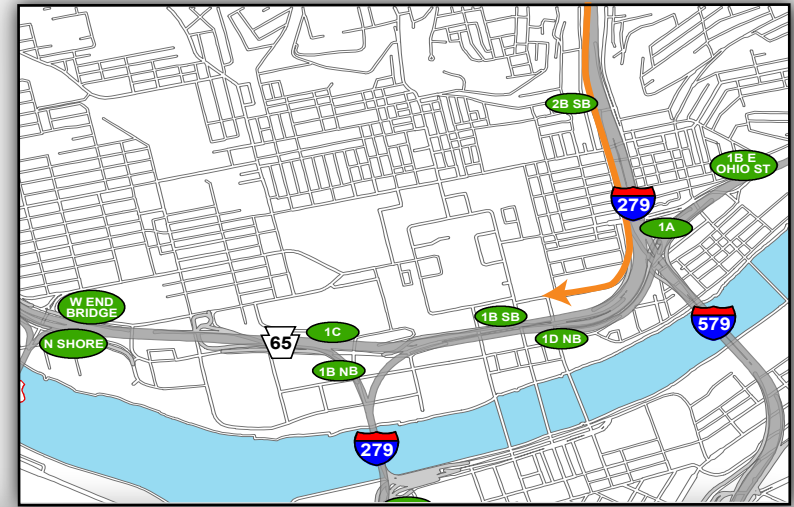

Blue 7F: Getting to the Game

From North (I-279 South)

- Take Exit 2B East Street on Right
- Continue on East Street past East Ohio St (3rd traffic signal)
- Stay Right on N Canal St
- Turn Left on Stockton Avenue
- Turn Left on Sandusky Street (2nd traffic signal)
- Turn Right on E Lacock Street (1st traffic signal)
- Turn Right into Blue Lot 7F

Overview Map

North Shore Campus Map

@Heinzfield
#Heinzfieldtraffic

Live Traffic & Parking Updates
On the Web & On the Air

Steelers - FM 102.5 WDVE
Panthers - FM 93.7 The Fan

Blue 7F: Leaving the Game

— To North (I-279 North)

- Turn Left out of lot onto E Lacock Street
- Continue Straight through Sandusky Street on Lacock Street Reversal (traffic signal)
- Continue Straight in Left lane through Anderson Street onto I-279 HOV ramp (traffic signal)
- Continue on I-279N

Overview Map

North Shore Campus Map

Map Legend

- Light Rail Station
- Stadium Gates
- ADA Drop Off/Pick Up
- Pedestrian Access Only

@Heinzfield
#Heinzfieldtraffic

Live Traffic & Parking Updates
On the Web & On the Air