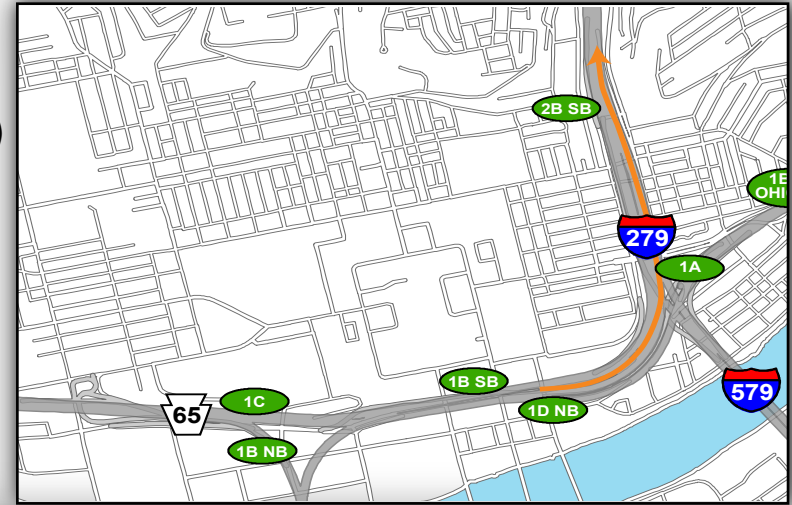

Blue 7F: Getting to the Game

From North (I-279 South)

- Take Exit 2B East Street on Right
- Continue on East Street past East Ohio St (3rd traffic signal)
- Stay Right on N Canal St
- Turn Left on Stockton Avenue
- Turn Left on Sandusky Street (2nd traffic signal)
- Turn Right on E Lacock Street (1st traffic signal)
- Turn Right into Blue Lot 7F

Overview Map

North Shore Campus Map

@Heinzfield
#Heinzfieldtraffic

Live Traffic & Parking Updates
On the Web & On the Air

Steelers - FM 102.5 WDVE
Panthers - FM 93.7 The Fan

Blue 7F: Leaving the Game

— To North (I-279 North)

- Turn Left out of lot onto E Lacock Street
- Continue Straight through Sandusky Street on Lacock Street Reversal (traffic signal)
- Continue Straight in Left lane through Anderson Street onto I-279 HOV ramp (traffic signal)
- Continue on I-279N

Overview Map

North Shore Campus Map

Map Legend

- Light Rail Station
- Stadium Gates
- ADA Drop Off/Pick Up
- Pedestrian Access Only

@Heinzfield
#Heinzfieldtraffic

Live Traffic & Parking Updates
On the Web & On the Air