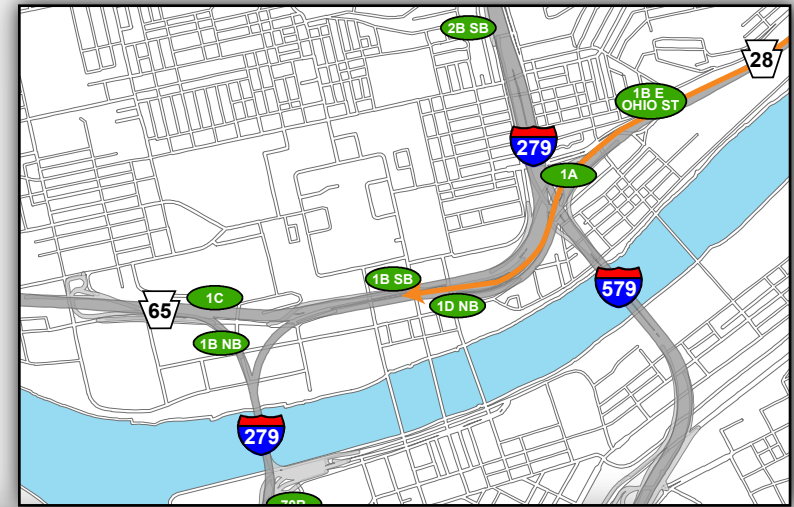

Blue 7F: Getting to the Game

- From Northeast (Rt 28 South)
- Exit Left following signs for Rt. 28S/North Shore
- Continue Straight on E Lacock Street through 2 traffic signals
- Turn Right into Blue Lot 7F

Overview Map

North Shore Campus Map

@Heinzfield
#Heinzfieldtraffic

Live Traffic & Parking Updates
On the Web & On the Air

Steelers - FM 102.5 WDVE
Panthers - FM 93.7 The Fan

Blue 7F: Leaving the Game

— To Northeast (Rt 28 North)

- Turn Left out of lot onto E Lacock Street Reversal
- Turn Right onto Sandusky Street into Left added lane (1st traffic signal)
- Turn Left onto E General Robinson Street (1st traffic signal)
- Continue Straight through Anderson Street (1st traffic signal)
- Use Left two lanes towards Rt 28NB / Chestnut Street / East Ohio Street / Etna
- Use Left two lanes to continue toward Rt 28NB

Overview Map

North Shore Campus Map

Map Legend

- Light Rail Station
- Stadium Gates
- ADA Drop Off/Pick Up
- Pedestrian Access Only

@Heinzfield
#Heinzfieldtraffic

Live Traffic & Parking Updates
On the Web & On the Air