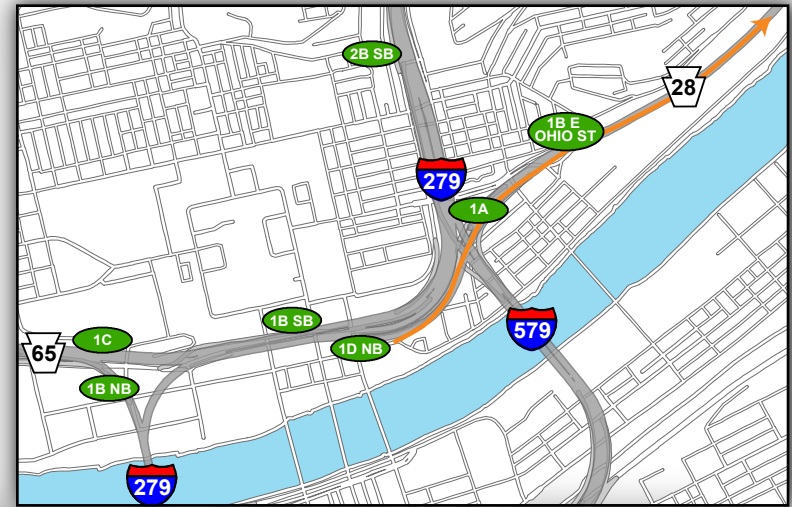

Blue 7F: Getting to the Game

- From Northeast (Rt 28 South)
- Exit Left following signs for Rt. 28S/North Shore
- Continue Straight on E Lacock Street through 2 traffic signals
- Turn Right into Blue Lot 7F

Overview Map

North Shore Campus Map

@Heinzfield
#Heinzfieldtraffic

Live Traffic & Parking Updates
On the Web & On the Air

Steelers - FM 102.5 WDVE
Panthers - FM 93.7 The Fan

Blue 7F: Leaving the Game

— To Northeast (Rt 28 North)

- Turn Left out of lot onto E Lacock Street Reversal
- Turn Right onto Sandusky Street into Left added lane (1st traffic signal)
- Turn Left onto E General Robinson Street (1st traffic signal)
- Continue Straight through Anderson Street (1st traffic signal)
- Use Left two lanes towards Rt 28NB / Chestnut Street / East Ohio Street / Etna
- Use Left two lanes to continue toward Rt 28NB

Overview Map

North Shore Campus Map

Map Legend

- Light Rail Station
- Stadium Gates
- ADA Drop Off/Pick Up
- Pedestrian Access Only

@Heinzfield
#Heinzfieldtraffic

Live Traffic & Parking Updates
On the Web & On the Air