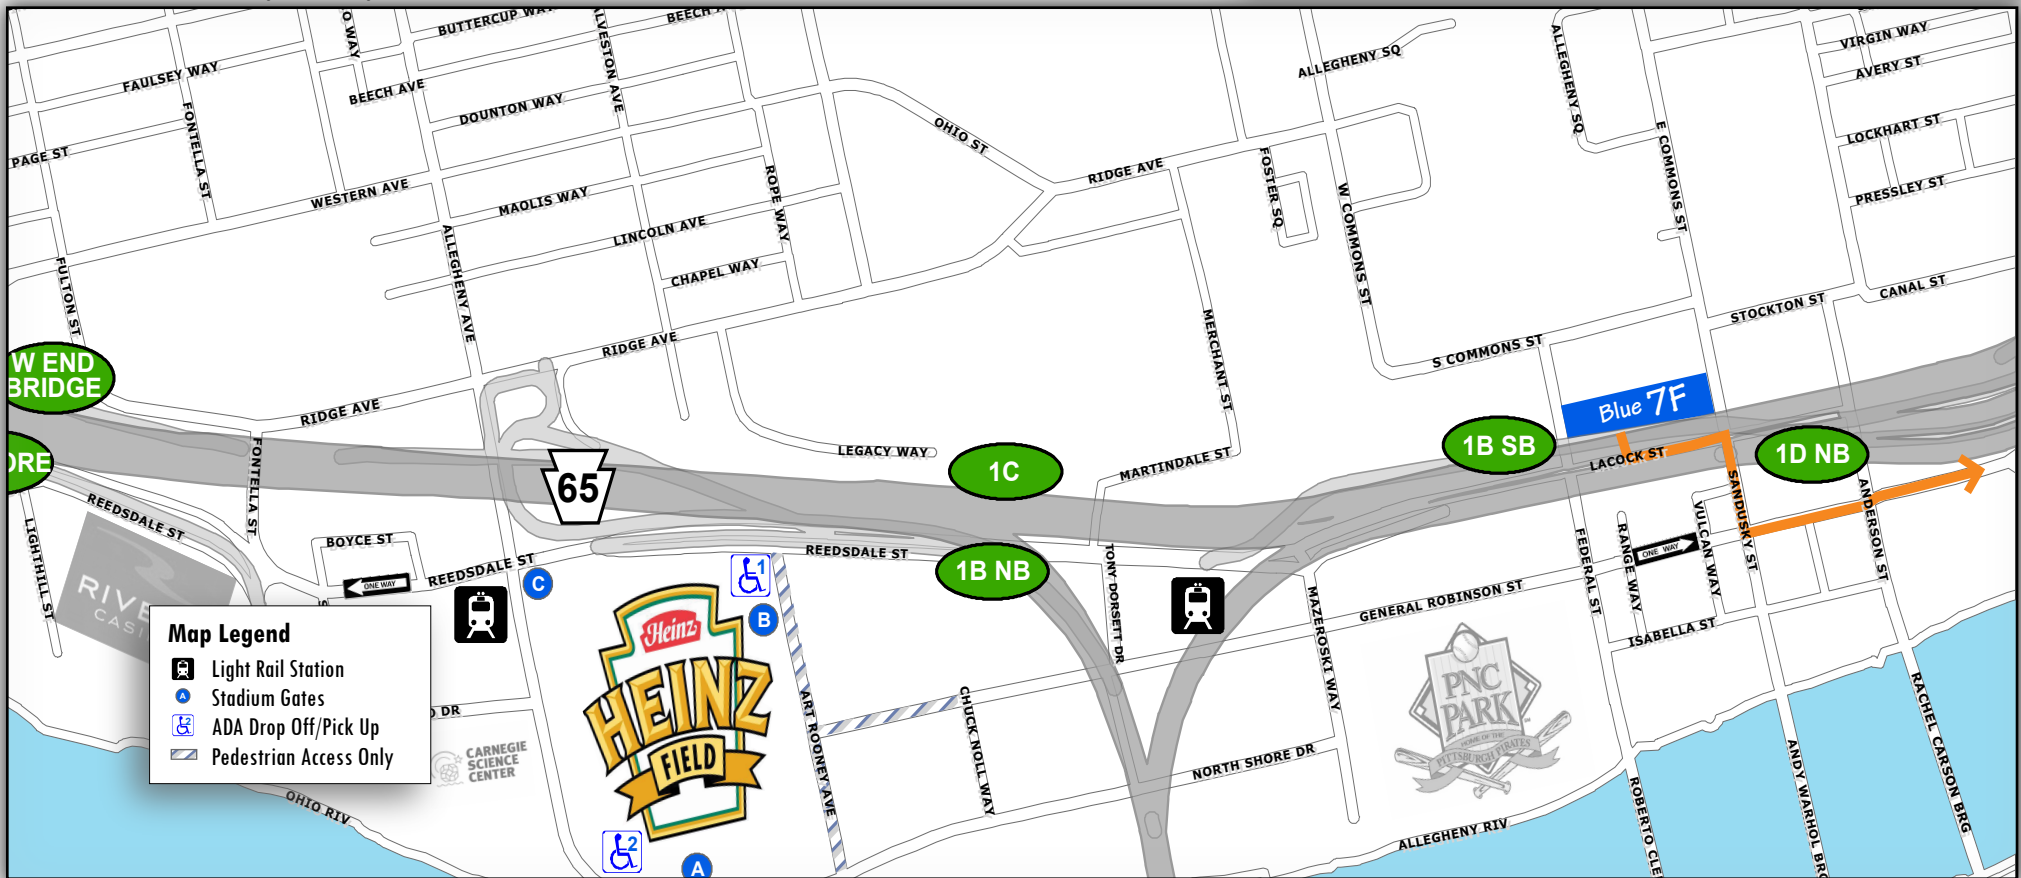

Blue 7F: Getting to the Game

- From Northeast (Rt 28 South)
- Exit Left following signs for Rt. 28S/North Shore
- Continue Straight on E Lacock Street through 2 traffic signals
- Turn Right into Blue Lot 7F

Overview Map

North Shore Campus Map

@Heinzfield
#Heinzfieldtraffic

Live Traffic & Parking Updates
On the Web & On the Air

Steelers - FM 102.5 WDVE
Panthers - FM 93.7 The Fan

Blue 7F: Leaving the Game

— To Northeast (Rt 28 North)

- Turn Left out of lot onto E Lacock Street Reversal
- Turn Right onto Sandusky Street into Left added lane (1st traffic signal)
- Turn Left onto E General Robinson Street (1st traffic signal)
- Continue Straight through Anderson Street (1st traffic signal)
- Use Left two lanes towards Rt 28NB / Chestnut Street / East Ohio Street / Etna
- Use Left two lanes to continue toward Rt 28NB

Overview Map

North Shore Campus Map

Map Legend

- Light Rail Station
- Stadium Gates
- ADA Drop Off/Pick Up
- Pedestrian Access Only

@Heinzfield
#Heinzfieldtraffic

Live Traffic & Parking Updates
On the Web & On the Air