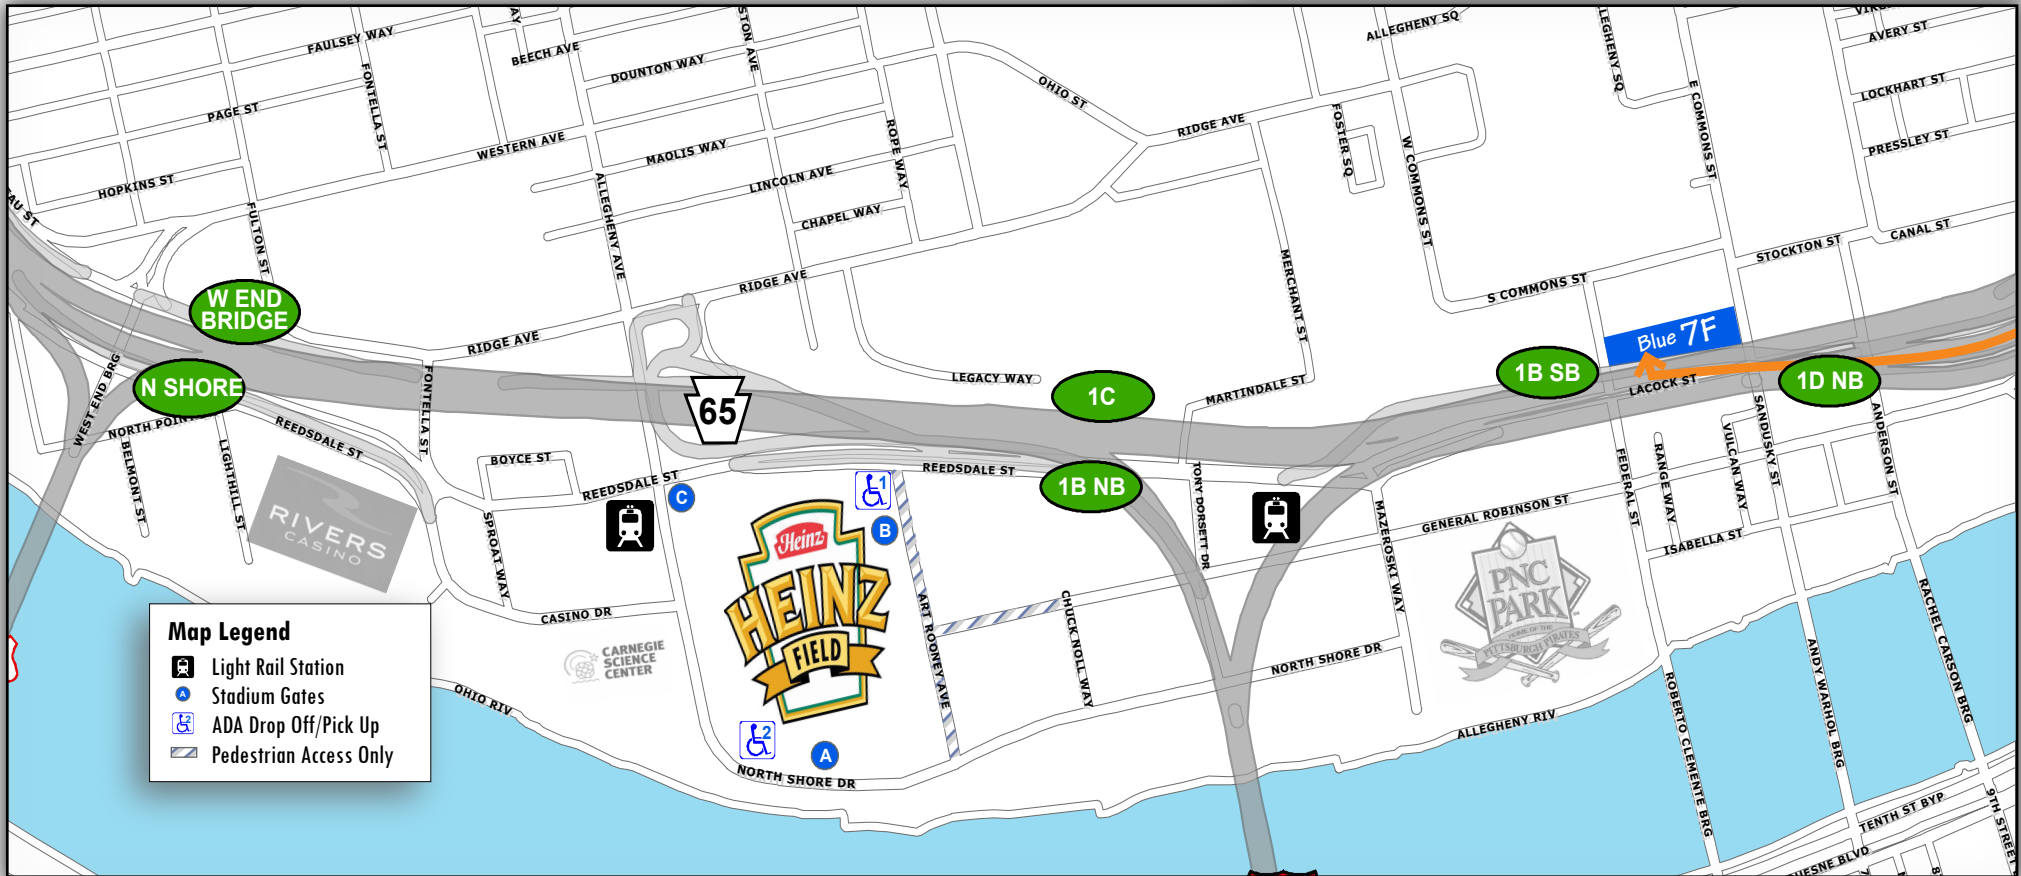

Blue 7F: Getting to the Game

- From Northeast (Rt 28 South)
- Exit Left following signs for Rt. 28S/North Shore
- Continue Straight on E Lacock Street through 2 traffic signals
- Turn Right into Blue Lot 7F

Overview Map

North Shore Campus Map

@Heinzfield
#Heinzfieldtraffic

Live Traffic & Parking Updates
On the Web & On the Air

Steelers - FM 102.5 WDVE
Panthers - FM 93.7 The Fan

Blue 7F: Leaving the Game

— To Northeast (Rt 28 North)

- Turn Left out of lot onto E Lacock Street Reversal
- Turn Right onto Sandusky Street into Left added lane (1st traffic signal)
- Turn Left onto E General Robinson Street (1st traffic signal)
- Continue Straight through Anderson Street (1st traffic signal)
- Use Left two lanes towards Rt 28NB / Chestnut Street / East Ohio Street / Etna
- Use Left two lanes to continue toward Rt 28NB

Overview Map

North Shore Campus Map

Map Legend

- Light Rail Station
- Stadium Gates
- ADA Drop Off/Pick Up
- Pedestrian Access Only

@Heinzfield
#Heinzfieldtraffic

Live Traffic & Parking Updates
On the Web & On the Air