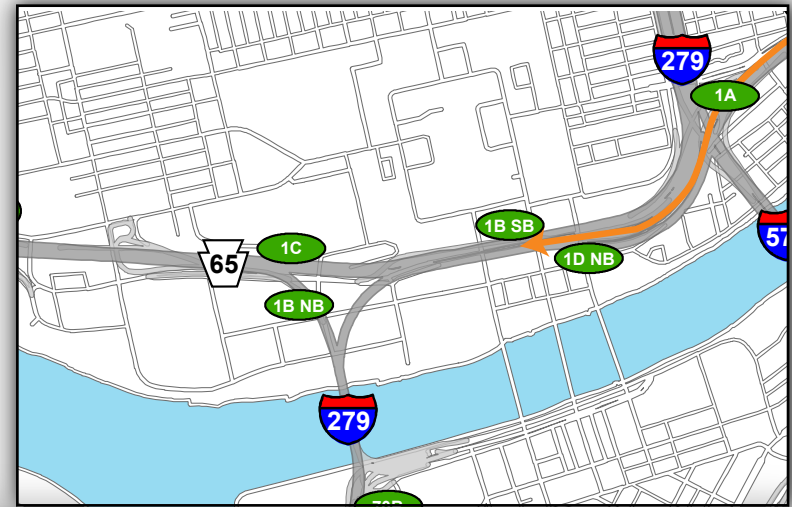

Blue 7G: Getting to the Game

— From Northeast (Rt 28 South) 28

- Exit Left following signs for Rt. 28S/North Shore
- Continue Straight on E Lacock Street through 2 traffic signals
- Turn Left into Blue Lot 7G

Overview Map

North Shore Campus Map

Map Legend

- Light Rail Station
- Stadium Gates
- ADA Drop Off/Pick Up
- Pedestrian Access Only

@Heinzfield
#Heinzfieldtraffic

Live Traffic & Parking Updates
On the Web & On the Air

Steelers - FM 102.5 WDVE
Panthers - FM 93.7 The Fan

Blue 7G: Leaving the Game

— To Northeast (Rt 28 North)

- Turn Right out of lot onto E Lacock Street Reversal
- Turn Right onto Sandusky Street into Left added lane (1st traffic signal)
- Turn Left onto E General Robinson Street (1st traffic signal)
- Continue Straight through Anderson Street (1st traffic signal)
- Use Left two lanes towards Rt 28NB / Chestnut Street / East Ohio Street / Etna
- Use Left two lanes to continue toward Rt 28NB