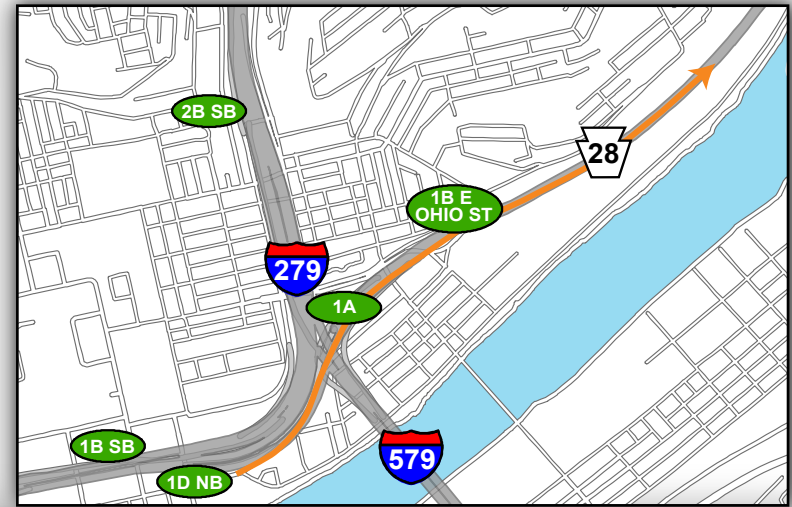

Blue 7G: Getting to the Game

— From Northeast (Rt 28 South) 28

- Exit Left following signs for Rt. 28S/North Shore
- Continue Straight on E Lacock Street through 2 traffic signals
- Turn Left into Blue Lot 7G

Overview Map

North Shore Campus Map

Map Legend

- Light Rail Station
- Stadium Gates
- ADA Drop Off/Pick Up
- Pedestrian Access Only

@Heinzfield
#Heinzfieldtraffic

Live Traffic & Parking Updates
On the Web & On the Air

Steelers - FM 102.5 WDVE
Panthers - FM 93.7 The Fan

Blue 7G: Leaving the Game

— To Northeast (Rt 28 North)

- Turn Right out of lot onto E Lacock Street Reversal
- Turn Right onto Sandusky Street into Left added lane (1st traffic signal)
- Turn Left onto E General Robinson Street (1st traffic signal)
- Continue Straight through Anderson Street (1st traffic signal)
- Use Left two lanes towards Rt 28NB / Chestnut Street / East Ohio Street / Etna
- Use Left two lanes to continue toward Rt 28NB