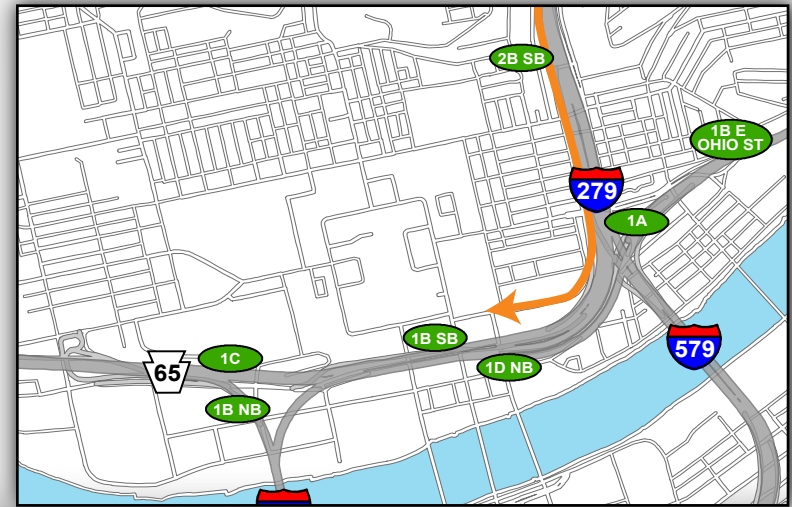

Blue 7H: Getting to the Game

— From North (I-279 South)

- Take Exit 2B East Street on Right
- Continue on East Street past East Ohio St (3rd traffic signal)
- Stay Right on N Canal Street
- Turn Left on Stockton Avenue
- Turn Left on Anderson Street (1st traffic signal)
- Turn Right on E Lacock Street (1st traffic signal)
- Turn Right into Blue Lot 7H

North Shore Campus Map

Map Legend

- Light Rail Station
- Stadium Gates
- ADA Drop Off/Pick Up
- Pedestrian Access Only

@Heinzfield
#Heinzfieldtraffic

Live Traffic & Parking Updates
On the Web & On the Air

Steelers - FM 102.5 WDVE
Panthers - FM 93.7 The Fan

Blue 7H: Leaving the Game

— To North (I-279 North)

- Turn Left out of lot onto E Lacock Street Reversal
- Continue Straight in Left lane through Anderson Street onto I-279 HOV ramp (traffic signal)
- Continue on I-279N

Overview Map

North Shore Campus Map

Map Legend

- Light Rail Station
- Stadium Gates
- ADA Drop Off/Pick Up
- Pedestrian Access Only

@Heinzfield
#Heinzfieldtraffic

Live Traffic & Parking Updates
On the Web & On the Air