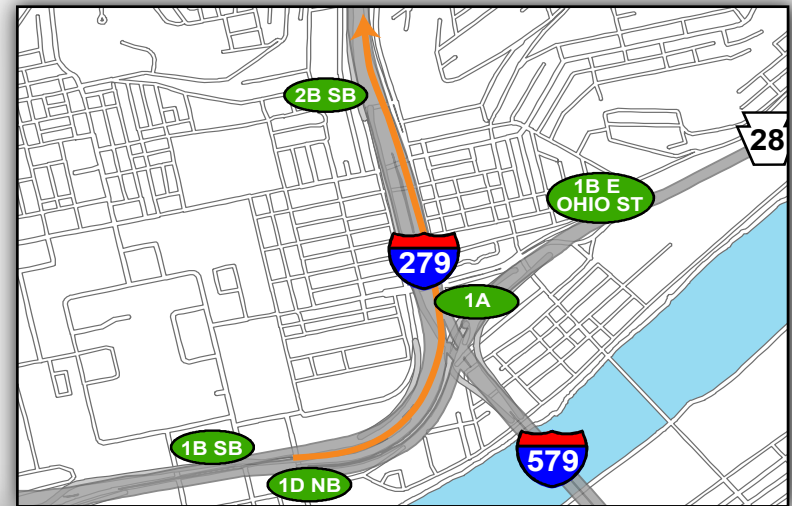

Blue 7H: Getting to the Game

— From North (I-279 South)

- Take Exit 2B East Street on Right
- Continue on East Street past East Ohio St (3rd traffic signal)
- Stay Right on N Canal Street
- Turn Left on Stockton Avenue
- Turn Left on Anderson Street (1st traffic signal)
- Turn Right on E Lacock Street (1st traffic signal)
- Turn Right into Blue Lot 7H

North Shore Campus Map

Map Legend

- Light Rail Station
- Stadium Gates
- ADA Drop Off/Pick Up
- Pedestrian Access Only

@Heinzfield
#Heinzfieldtraffic

Live Traffic & Parking Updates
On the Web & On the Air

Steelers - FM 102.5 WDVE
Panthers - FM 93.7 The Fan

Blue 7H: Leaving the Game

— To North (I-279 North)

- Turn Left out of lot onto E Lacock Street Reversal
- Continue Straight in Left lane through Anderson Street onto I-279 HOV ramp (traffic signal)
- Continue on I-279N

Overview Map

North Shore Campus Map

Map Legend

- Light Rail Station
- Stadium Gates
- ADA Drop Off/Pick Up
- Pedestrian Access Only

@Heinzfield
#Heinzfieldtraffic

Live Traffic & Parking Updates
On the Web & On the Air