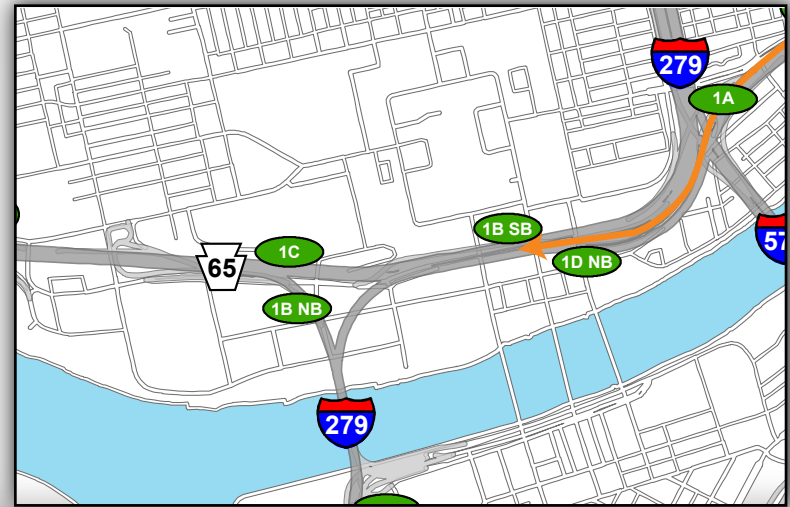

Blue 7H: Getting to the Game

From Northeast (Rt 28 South)

- Exit Left following signs for Rt. 28S/North Shore
- Continue Straight on E Lacock Street through 1 traffic signal
- Turn Right into Blue Lot 7H

Overview Map

North Shore Campus Map

Map Legend

- Light Rail Station
- Stadium Gates
- ADA Drop Off/Pick Up
- Pedestrian Access Only

@Heinzfield
#Heinzfieldtraffic

Live Traffic & Parking Updates
On the Web & On the Air

Steelers - FM 102.5 WDVE
Panthers - FM 93.7 The Fan

Blue 7H: Leaving the Game

— To Northeast (Rt 28 North)

- Turn Left out of lot onto E Lacock Street Reversal
- Turn Right onto Anderson Street (1st traffic signal)
- Turn Left onto E General Robinson Street (1st traffic signal)
- Use Left two lanes towards Rt 28NB / Chestnut Street / East Ohio Street / Etna
- Use Left two lanes to continue toward Rt 28NB