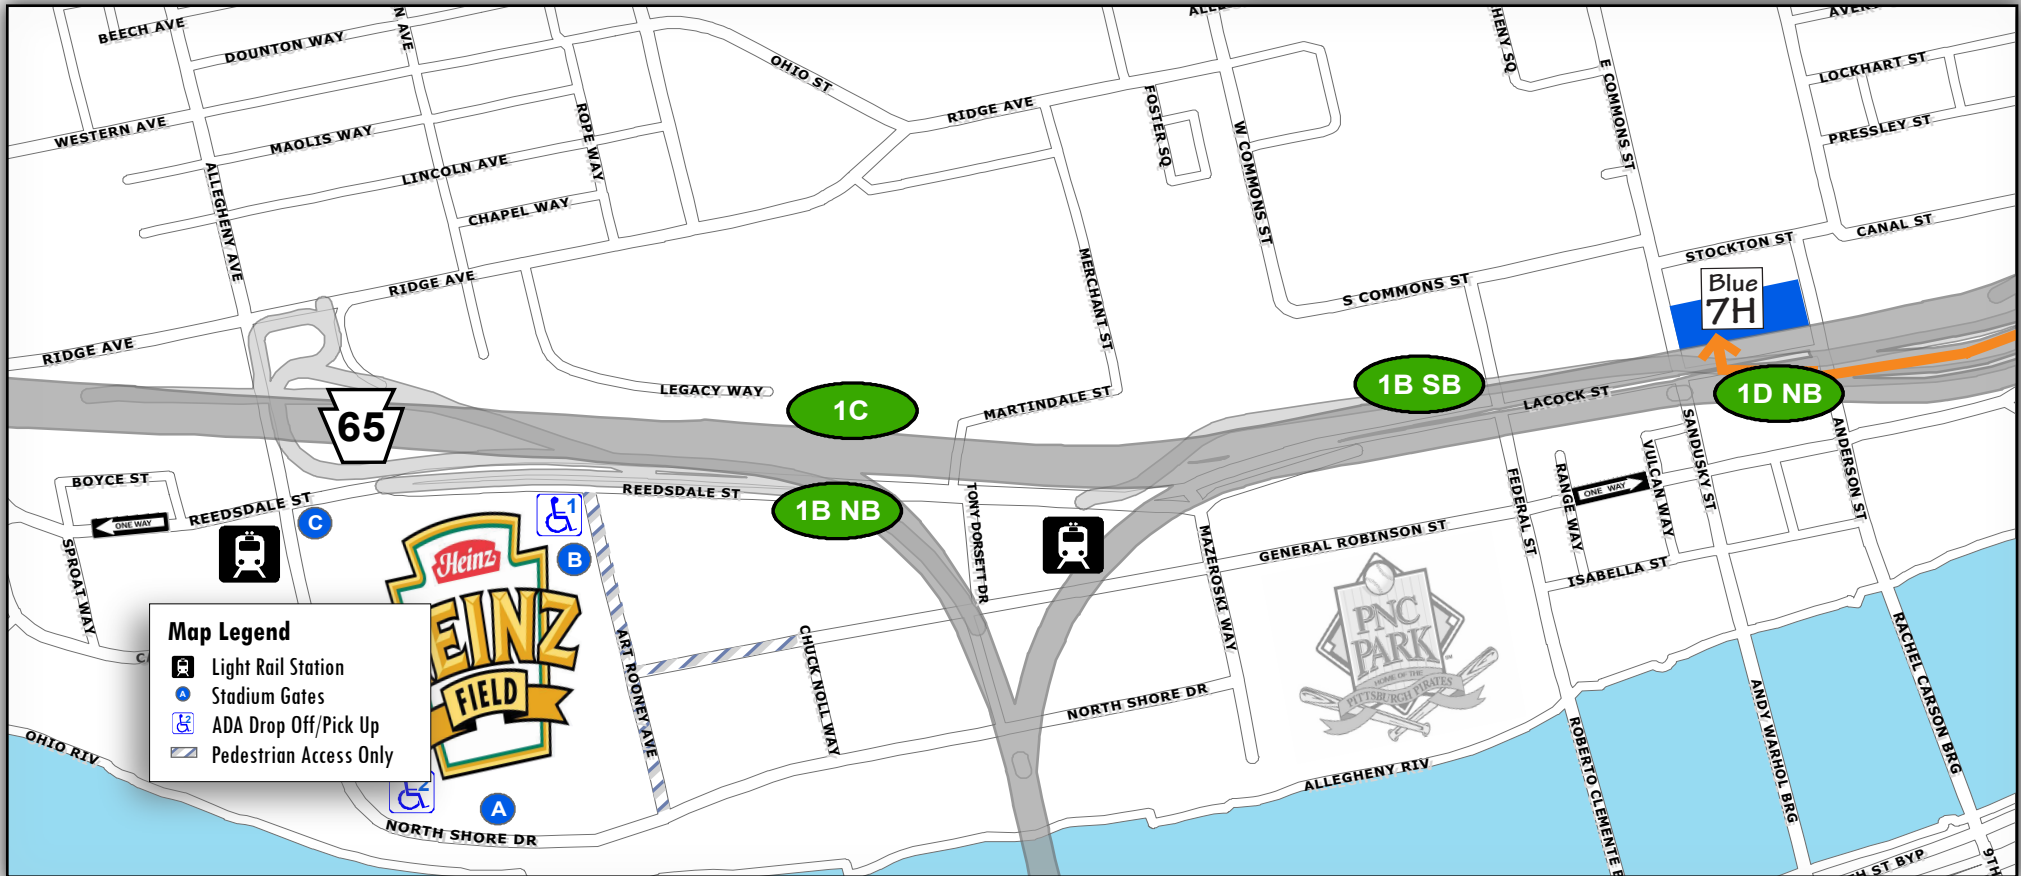

Blue 7H: Getting to the Game

From Northeast (Rt 28 South)

- Exit Left following signs for Rt. 28S/North Shore
- Continue Straight on E Lacock Street through 1 traffic signal
- Turn Right into Blue Lot 7H

Overview Map

North Shore Campus Map

Map Legend

- Light Rail Station
- Stadium Gates
- ADA Drop Off/Pick Up
- Pedestrian Access Only

@Heinzfield
#Heinzfieldtraffic

Live Traffic & Parking Updates
On the Web & On the Air

Steelers - FM 102.5 WDVE
Panthers - FM 93.7 The Fan

Blue 7H: Leaving the Game

— To Northeast (Rt 28 North)

- Turn Left out of lot onto E Lacock Street Reversal
- Turn Right onto Anderson Street (1st traffic signal)
- Turn Left onto E General Robinson Street (1st traffic signal)
- Use Left two lanes towards Rt 28NB / Chestnut Street / East Ohio Street / Etna
- Use Left two lanes to continue toward Rt 28NB