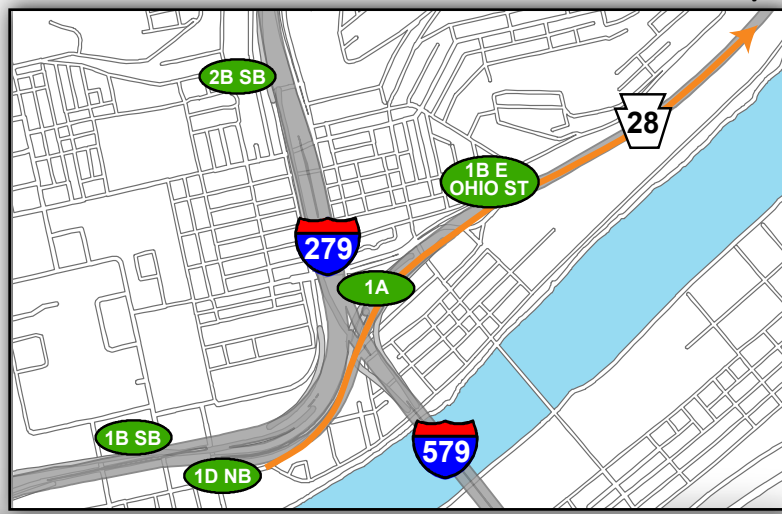

Blue 7H: Getting to the Game

From Northeast (Rt 28 South)

- Exit Left following signs for Rt. 28S/North Shore
- Continue Straight on E Lacock Street through 1 traffic signal
- Turn Right into Blue Lot 7H

Overview Map

North Shore Campus Map

Map Legend

- Light Rail Station
- Stadium Gates
- ADA Drop Off/Pick Up
- Pedestrian Access Only

@Heinzfield
#Heinzfieldtraffic

Live Traffic & Parking Updates
On the Web & On the Air

Steelers - FM 102.5 WDVE
Panthers - FM 93.7 The Fan

Blue 7H: Leaving the Game

— To Northeast (Rt 28 North)

- Turn Left out of lot onto E Lacock Street Reversal
- Turn Right onto Anderson Street (1st traffic signal)
- Turn Left onto E General Robinson Street (1st traffic signal)
- Use Left two lanes towards Rt 28NB / Chestnut Street / East Ohio Street / Etna
- Use Left two lanes to continue toward Rt 28NB