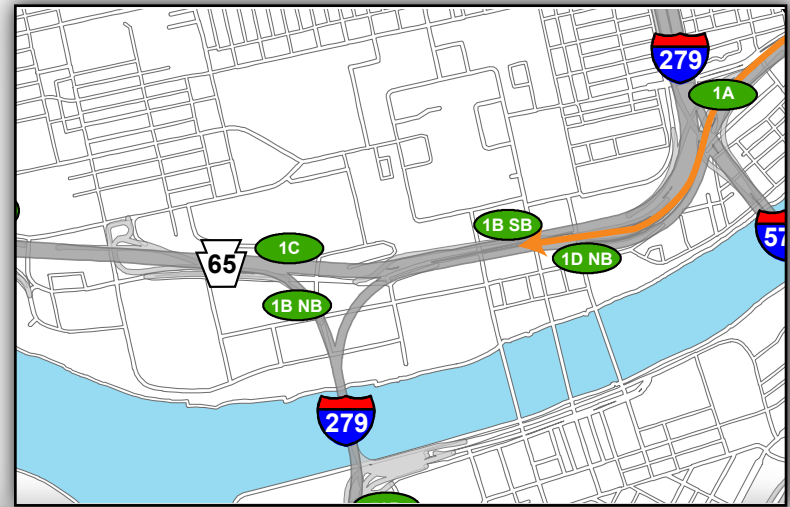

Blue 7J: Getting to the Game

From Northeast (Rt 28 South)

- Exit Left following signs for Rt. 28S/North Shore
- Continue Straight on E Lacock Street through 1 traffic signal
- Turn Left on Sandusky Street (2nd traffic signal)
- Turn Left into Blue Lot 7J

Overview Map

North Shore Campus Map

Map Legend

- Light Rail Station
- Stadium Gates
- ADA Drop Off/Pick Up
- Pedestrian Access Only

@Heinzfield
#Heinzfieldtraffic

Live Traffic & Parking Updates
On the Web & On the Air

Steelers - FM 102.5 WDVE
Panthers - FM 93.7 The Fan

Blue 7J: Leaving the Game

— To Northeast (Rt 28 North)

- Turn Left out of lot onto Sandusky Street using left added lane
- Turn Left onto E General Robinson Street (1st traffic signal)
- Continue Straight through Anderson Street (1st traffic signal)
- Use Left two lanes towards Rt 28NB / Chestnut Street / East Ohio Street / Etna
- Use Left two lanes to continue toward Rt 28NB