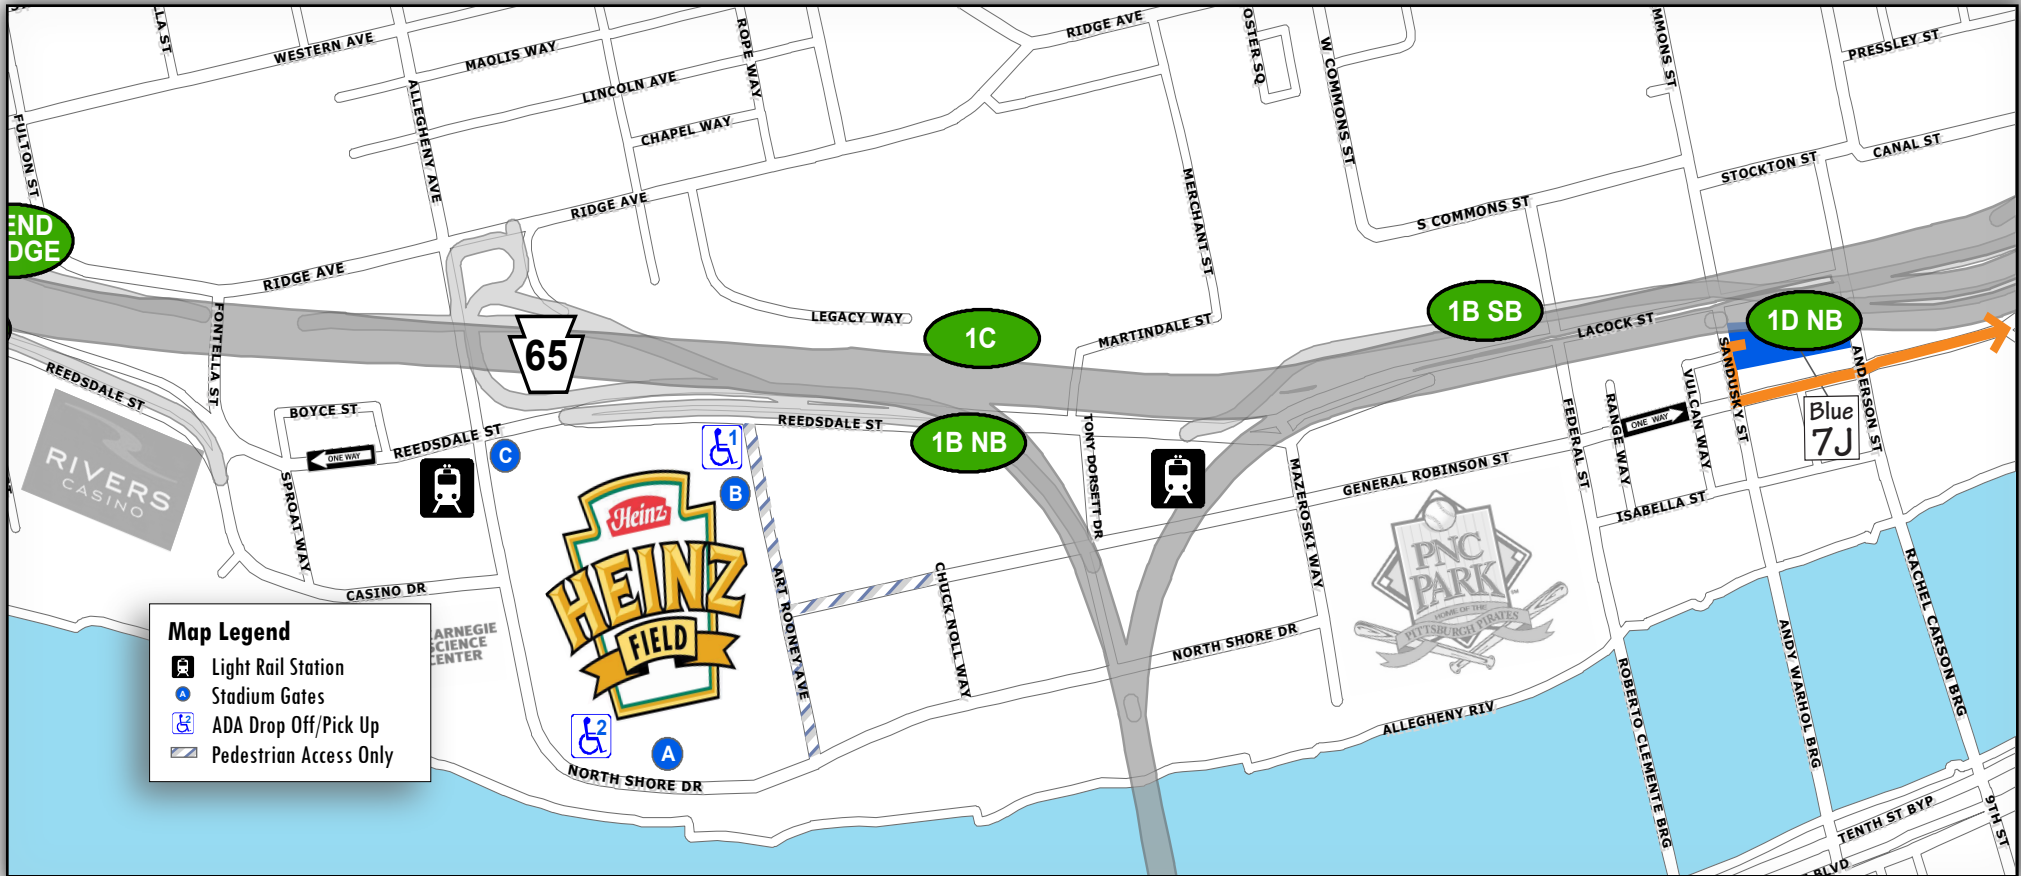

Blue 7J: Getting to the Game

From Northeast (Rt 28 South)

- Exit Left following signs for Rt. 28S/North Shore
- Continue Straight on E Lacock Street through 1 traffic signal
- Turn Left on Sandusky Street (2nd traffic signal)
- Turn Left into Blue Lot 7J

Overview Map

North Shore Campus Map

Map Legend

- Light Rail Station
- Stadium Gates
- ADA Drop Off/Pick Up
- Pedestrian Access Only

@Heinzfield
#Heinzfieldtraffic

Live Traffic & Parking Updates
On the Web & On the Air

Steelers - FM 102.5 WDVE
Panthers - FM 93.7 The Fan

Blue 7J: Leaving the Game

— To Northeast (Rt 28 North)

- Turn Left out of lot onto Sandusky Street using left added lane
- Turn Left onto E General Robinson Street (1st traffic signal)
- Continue Straight through Anderson Street (1st traffic signal)
- Use Left two lanes towards Rt 28NB / Chestnut Street / East Ohio Street / Etna
- Use Left two lanes to continue toward Rt 28NB