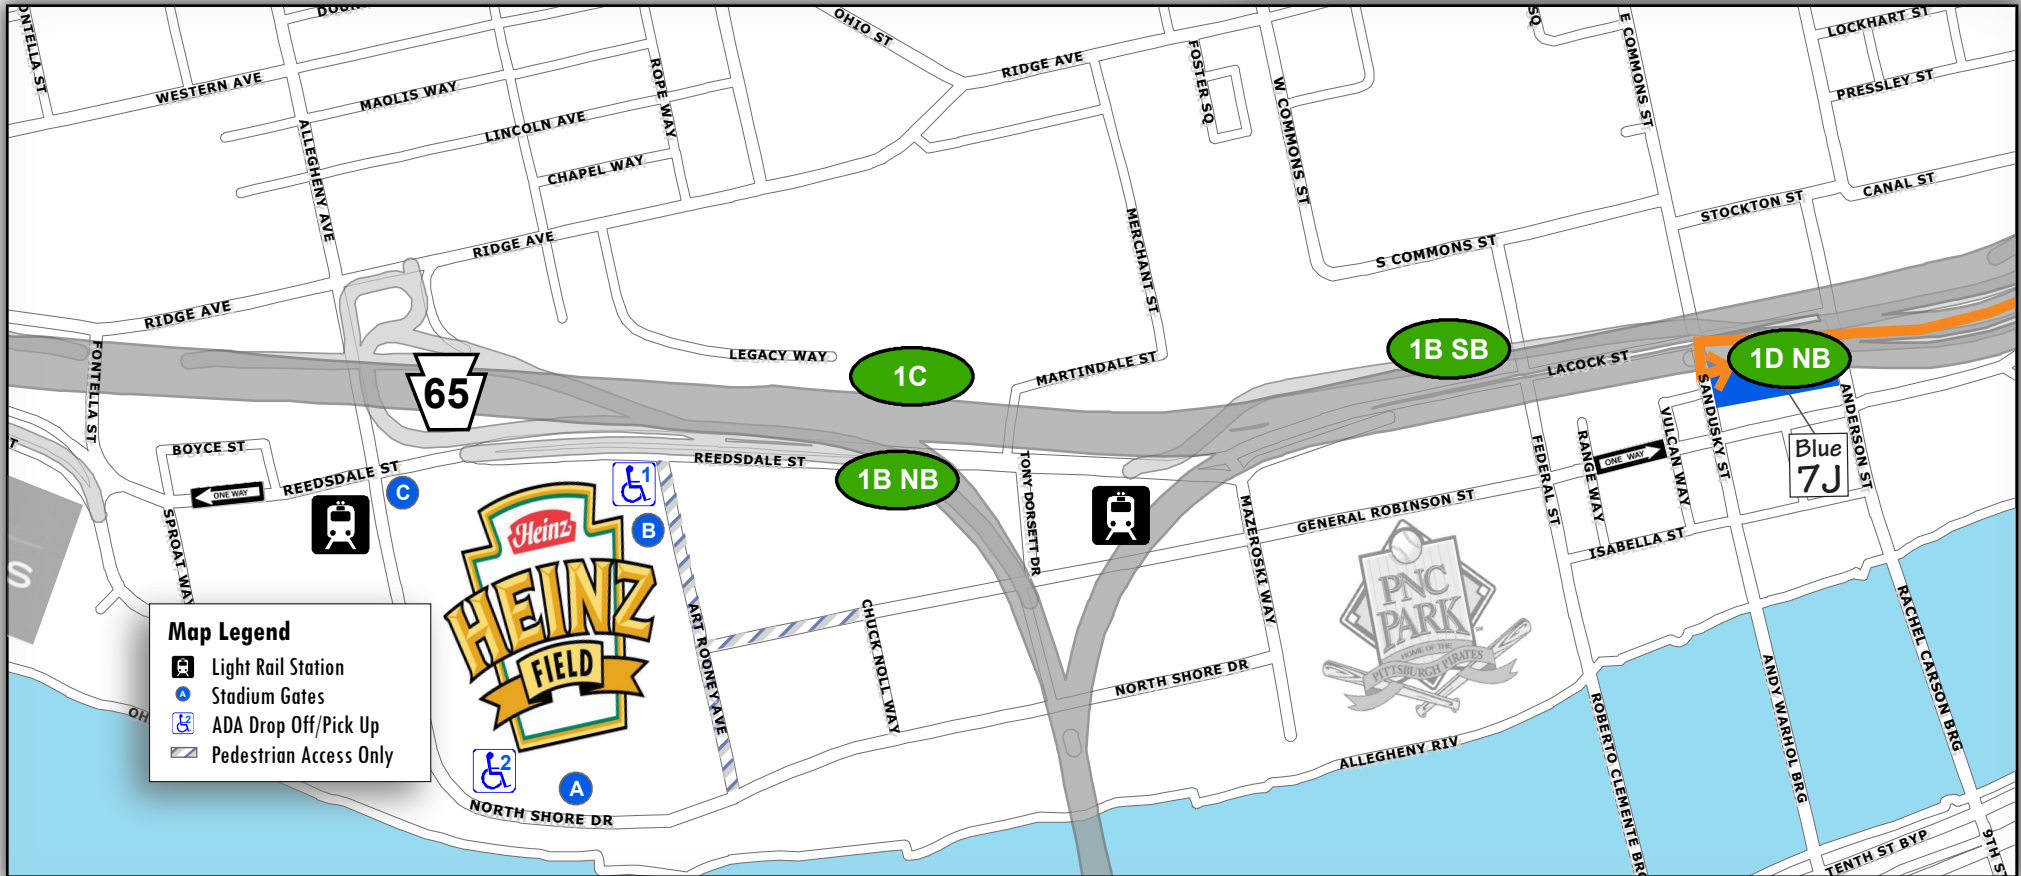

Blue 7J: Getting to the Game

From Northeast (Rt 28 South)

- Exit Left following signs for Rt. 28S/North Shore
- Continue Straight on E Lacock Street through 1 traffic signal
- Turn Left on Sandusky Street (2nd traffic signal)
- Turn Left into Blue Lot 7J

Overview Map

North Shore Campus Map

Map Legend

- Light Rail Station
- Stadium Gates
- ADA Drop Off/Pick Up
- Pedestrian Access Only

@Heinzfield
#Heinzfieldtraffic

Live Traffic & Parking Updates
On the Web & On the Air

Steelers - FM 102.5 WDVE
Panthers - FM 93.7 The Fan

Blue 7J: Leaving the Game

— To Northeast (Rt 28 North)

- Turn Left out of lot onto Sandusky Street using left added lane
- Turn Left onto E General Robinson Street (1st traffic signal)
- Continue Straight through Anderson Street (1st traffic signal)
- Use Left two lanes towards Rt 28NB / Chestnut Street / East Ohio Street / Etna
- Use Left two lanes to continue toward Rt 28NB