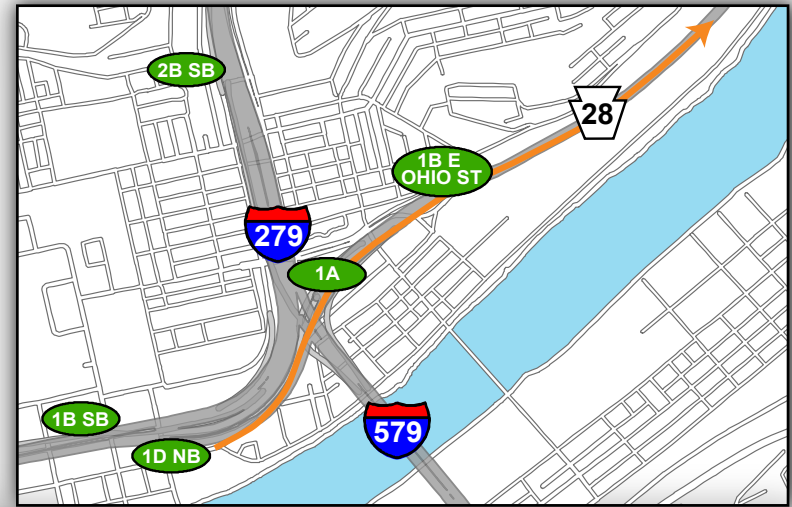

Blue 7J: Getting to the Game

From Northeast (Rt 28 South)

- Exit Left following signs for Rt. 28S/North Shore
- Continue Straight on E Lacock Street through 1 traffic signal
- Turn Left on Sandusky Street (2nd traffic signal)
- Turn Left into Blue Lot 7J

Overview Map

North Shore Campus Map

Map Legend

- Light Rail Station
- Stadium Gates
- ADA Drop Off/Pick Up
- Pedestrian Access Only

@Heinzfield
#Heinzfieldtraffic

Live Traffic & Parking Updates
On the Web & On the Air

Steelers - FM 102.5 WDVE
Panthers - FM 93.7 The Fan

Blue 7J: Leaving the Game

— To Northeast (Rt 28 North)

- Turn Left out of lot onto Sandusky Street using left added lane
- Turn Left onto E General Robinson Street (1st traffic signal)
- Continue Straight through Anderson Street (1st traffic signal)
- Use Left two lanes towards Rt 28NB / Chestnut Street / East Ohio Street / Etna
- Use Left two lanes to continue toward Rt 28NB