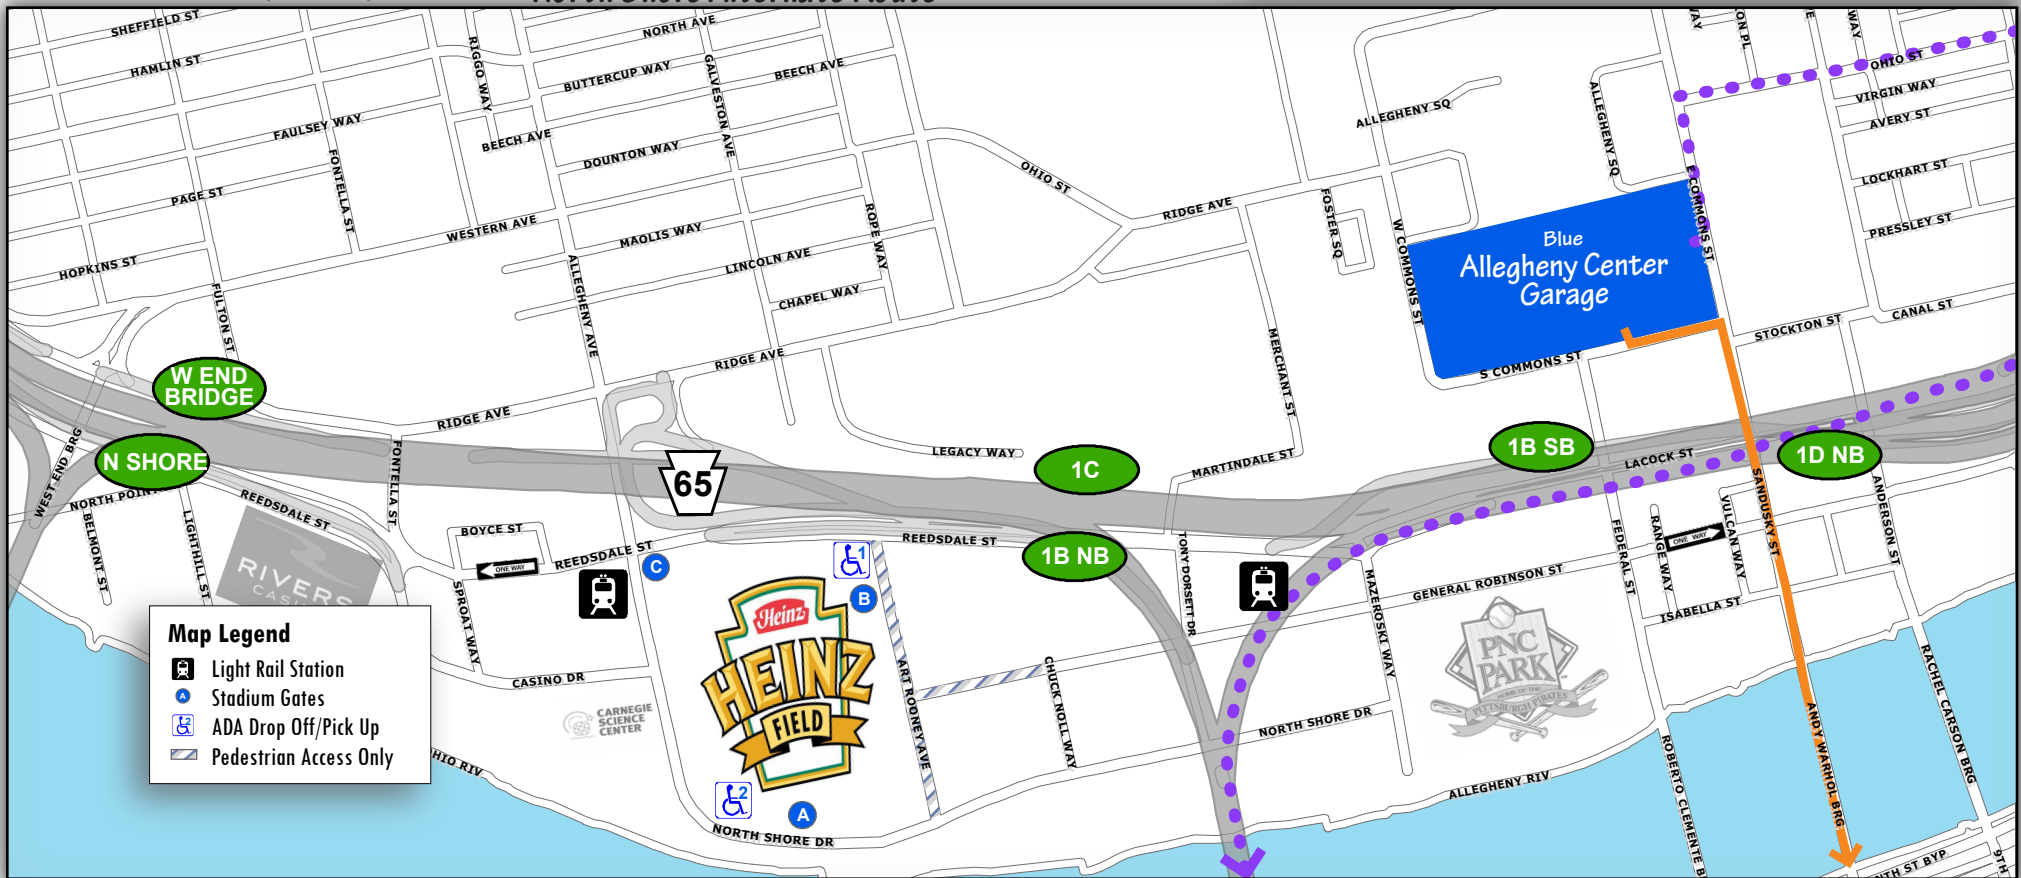

## From East (I-376 Parkway East)

- Take Exit 70C I-279 North/Ft Duquesne Bridge/North Shore on Right
- Take Exit 1C Ohio River Blvd on Left and Merge onto Rt 65
- Take Exit toward West End Bridge/ Chateau Street/Western Avenue on Right
- Turn Right on Western Avenue (traffic signal)
- Continue Straight through 4 traffic signals onto W Ohio Street
- Continue Straight onto Ridge Avenue
- Turn Right on W Commons Street (2nd traffic signal)
- Stay Left on S Commons St past Federal Street (traffic signal)
- Turn Left into Blue Allegheny Center Garage

## North Shore Alternate Route

North Shore Campus Map

@Heinzfield  
#Heinzfieldtraffic

Live Traffic & Parking Updates  
On the Web & On the Air

Steelers - FM 102.5 WDVE  
Panthers - FM 93.7 The Fan

# Blue Allegheny Center Garage: Leaving the Game

— To East (I-376 Parkway East)

- Turn Left out of garage onto S Commons Street
- Turn Right onto Sandusky Street (1st traffic signal)
- Continue Straight through General Robinson intersection (traffic signal)
- Continue over 7th Street Bridge / Andy Warhol Bridge
- Continue Straight on 7th Street through 2 traffic signals
- Continue Straight onto 6th Avenue (traffic signal)
- Turn Right onto Wood Street (1st traffic signal)
- Continue Straight on Wood Street through 7 traffic signals
- Take ramp on Left onto I-376E / Monroeville

••• North Shore Alternate Route

Overview Map

North Shore Campus Map

**Map Legend**

- Light Rail Station
- Stadium Gates
- ADA Drop Off/Pick Up
- Pedestrian Access Only

@Heinzfield  
#Heinzfieldtraffic

Live Traffic & Parking Updates  
On the Web & On the Air