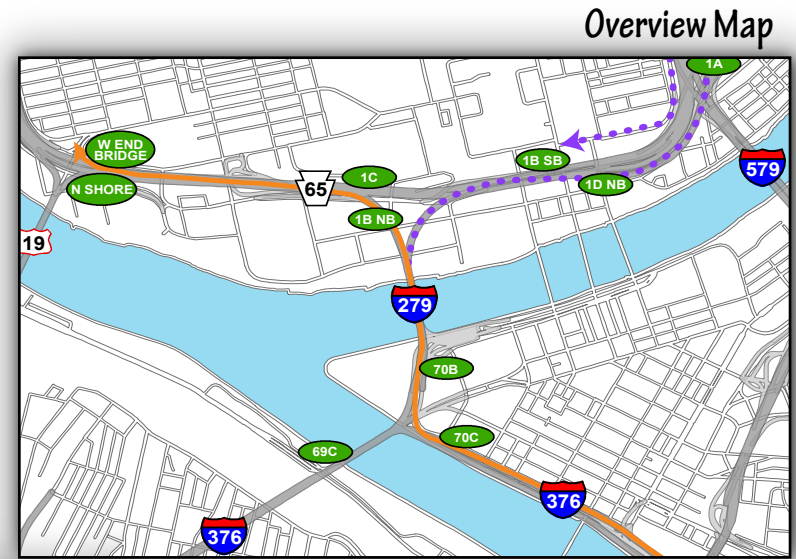

## From East (I-376 Parkway East)

- Take Exit 70C I-279 North/Ft Duquesne Bridge/North Shore on Right
- Take Exit 1C Ohio River Blvd on Left and Merge onto Rt 65
- Take Exit toward West End Bridge/ Chateau Street/Western Avenue on Right
- Turn Right on Western Avenue (traffic signal)
- Continue Straight through 4 traffic signals onto W Ohio Street
- Continue Straight onto Ridge Avenue
- Turn Right on W Commons Street (2nd traffic signal)
- Stay Left on S Commons St past Federal Street (traffic signal)
- Turn Left into Blue Allegheny Center Garage

## North Shore Alternate Route

North Shore Campus Map

@Heinzfield  
#Heinzfieldtraffic

Live Traffic & Parking Updates  
On the Web & On the Air

Steelers - FM 102.5 WDVE  
Panthers - FM 93.7 The Fan

# Blue Allegheny Center Garage: Leaving the Game

— To East (I-376 Parkway East)

- Turn Left out of garage onto S Commons Street
- Turn Right onto Sandusky Street (1st traffic signal)
- Continue Straight through General Robinson intersection (traffic signal)
- Continue over 7th Street Bridge / Andy Warhol Bridge
- Continue Straight on 7th Street through 2 traffic signals
- Continue Straight onto 6th Avenue (traffic signal)
- Turn Right onto Wood Street (1st traffic signal)
- Continue Straight on Wood Street through 7 traffic signals
- Take ramp on Left onto I-376E / Monroeville

••• North Shore Alternate Route

Overview Map

North Shore Campus Map

**Map Legend**

- Light Rail Station
- Stadium Gates
- ADA Drop Off/Pick Up
- Pedestrian Access Only

@Heinzfield  
#Heinzfieldtraffic

Live Traffic & Parking Updates  
On the Web & On the Air