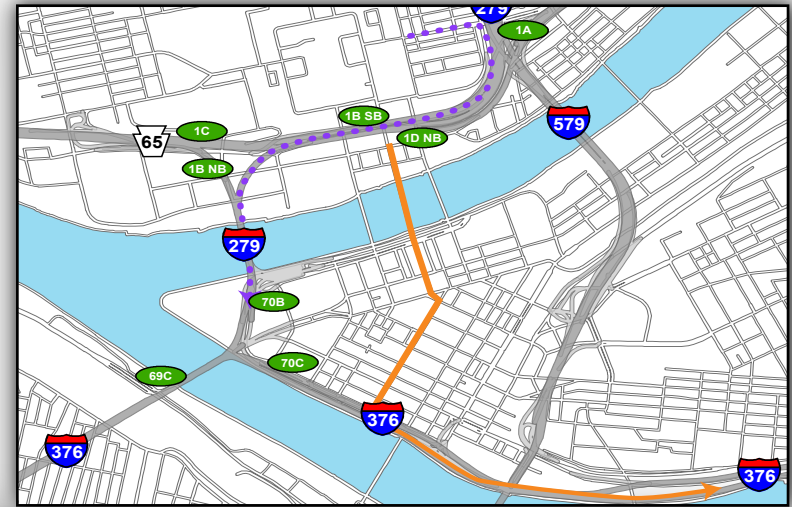

## From East (I-376 Parkway East)

- Take Exit 70C I-279 North/Ft Duquesne Bridge/North Shore on Right
- Take Exit 1C Ohio River Blvd on Left and Merge onto Rt 65
- Take Exit toward West End Bridge/ Chateau Street/Western Avenue on Right
- Turn Right on Western Avenue (traffic signal)
- Continue Straight through 4 traffic signals onto W Ohio Street
- Continue Straight onto Ridge Avenue
- Turn Right on W Commons Street (2nd traffic signal)
- Stay Left on S Commons St past Federal Street (traffic signal)
- Turn Left into Blue Allegheny Center Garage

## North Shore Alternate Route

North Shore Campus Map

@Heinzfield  
#Heinzfieldtraffic

Live Traffic & Parking Updates  
On the Web & On the Air

Steelers - FM 102.5 WDVE  
Panthers - FM 93.7 The Fan

# Blue Allegheny Center Garage: Leaving the Game

— To East (I-376 Parkway East)

- Turn Left out of garage onto S Commons Street
- Turn Right onto Sandusky Street (1st traffic signal)
- Continue Straight through General Robinson intersection (traffic signal)
- Continue over 7th Street Bridge / Andy Warhol Bridge
- Continue Straight on 7th Street through 2 traffic signals
- Continue Straight onto 6th Avenue (traffic signal)
- Turn Right onto Wood Street (1st traffic signal)
- Continue Straight on Wood Street through 7 traffic signals
- Take ramp on Left onto I-376E / Monroeville

••• North Shore Alternate Route

Overview Map

North Shore Campus Map

**Map Legend**

- Light Rail Station
- Stadium Gates
- ADA Drop Off/Pick Up
- Pedestrian Access Only

@Heinzfield  
#Heinzfieldtraffic

Live Traffic & Parking Updates  
On the Web & On the Air