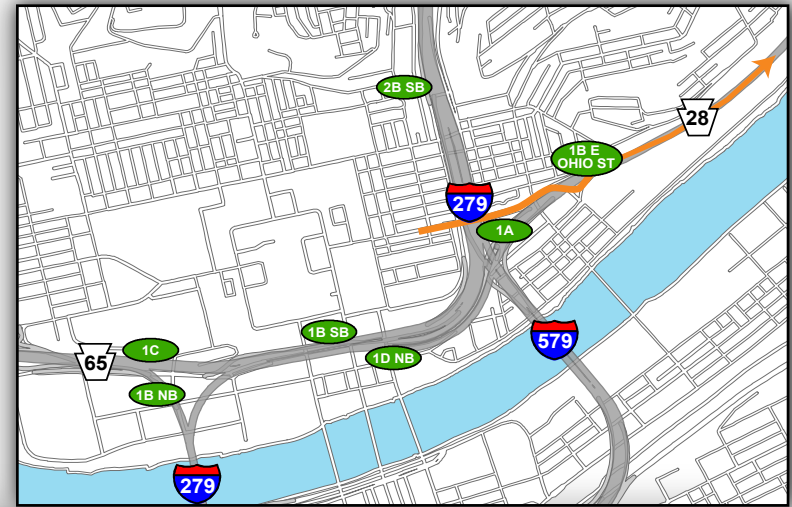

# Blue Allegheny Center Garage: Getting to the Game

From Northeast (Rt 28 South)

- Exit Left following signs for Rt. 28S/North Shore
- Continue Straight on E Lacock Street through 1 traffic signal
- Turn Right on Sandusky Street (2nd traffic signal)
- Turn Left into Blue Allegheny Center Garage

Overview Map

North Shore Campus Map

@Heinzfield  
#Heinzfieldtraffic

Live Traffic & Parking Updates  
On the Web & On the Air

Steelers - FM 102.5 WDVE  
Panthers - FM 93.7 The Fan

# Blue Allegheny Center Garage: Leaving the Game

— To Northeast (Rt 28 North)

- Turn Left out of garage onto E Commons Street
- Turn Right onto E Ohio Street (1st traffic signal)
- Continue Straight on E Ohio Street through 3 traffic signals
- Continue Straight onto Rt 28 Northbound ramp to Etna (traffic signal)
- Merge Left onto Rt 28 Northbound