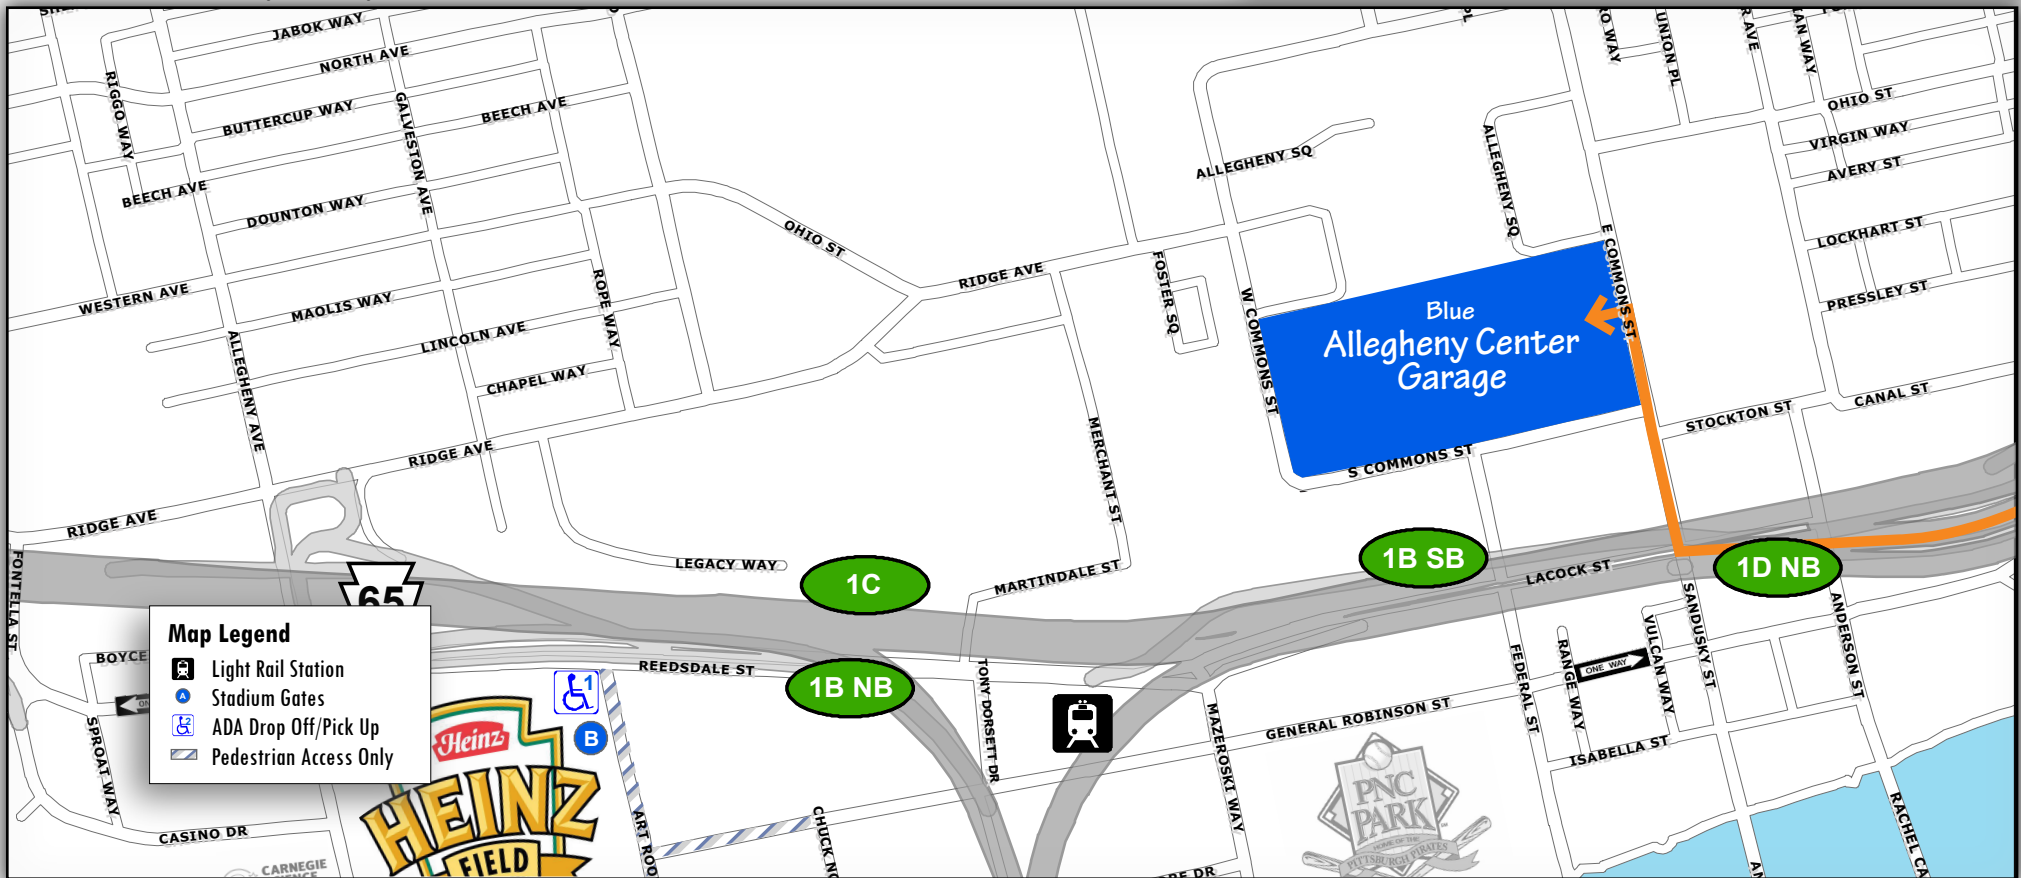

# Blue Allegheny Center Garage: Getting to the Game

From Northeast (Rt 28 South)

- Exit Left following signs for Rt. 28S/North Shore
- Continue Straight on E Lacock Street through 1 traffic signal
- Turn Right on Sandusky Street (2nd traffic signal)
- Turn Left into Blue Allegheny Center Garage

Overview Map

North Shore Campus Map

@Heinzfield  
#Heinzfieldtraffic

Live Traffic & Parking Updates  
On the Web & On the Air

Steelers - FM 102.5 WDVE  
Panthers - FM 93.7 The Fan

# Blue Allegheny Center Garage: Leaving the Game

— To Northeast (Rt 28 North)

- Turn Left out of garage onto E Commons Street
- Turn Right onto E Ohio Street (1st traffic signal)
- Continue Straight on E Ohio Street through 3 traffic signals
- Continue Straight onto Rt 28 Northbound ramp to Etna (traffic signal)
- Merge Left onto Rt 28 Northbound