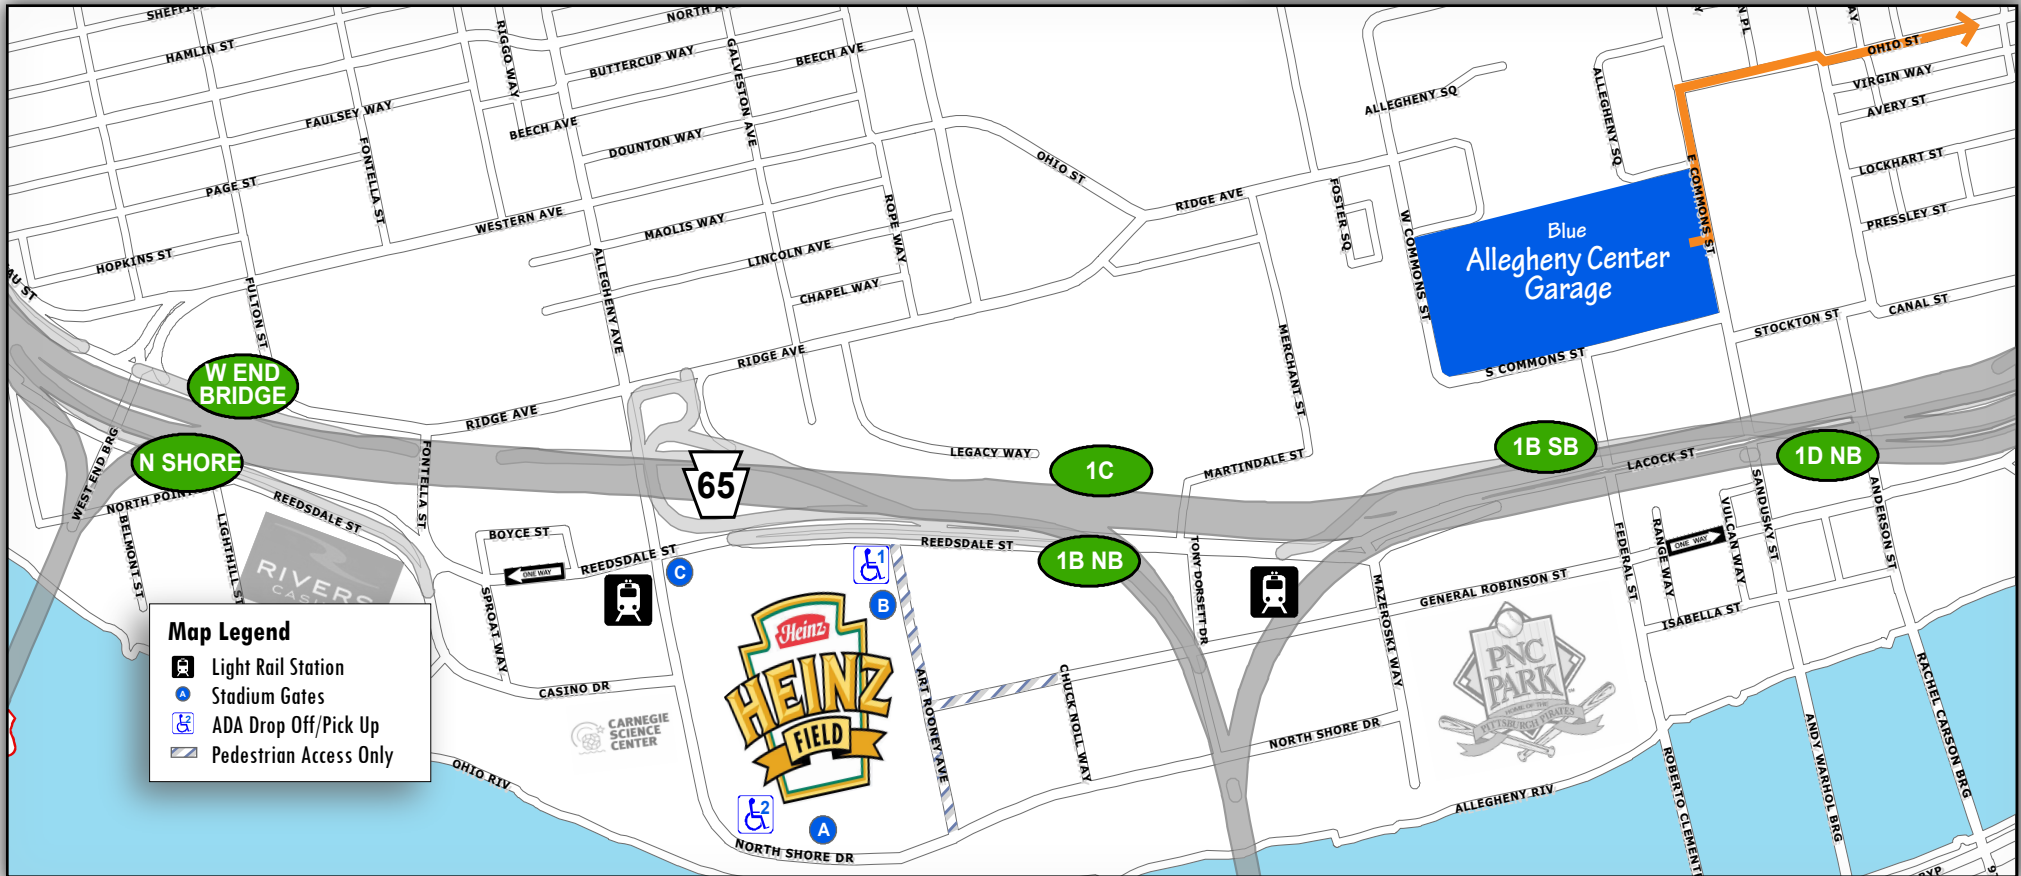

# Blue Allegheny Center Garage: Getting to the Game

From Northeast (Rt 28 South)

- Exit Left following signs for Rt. 28S/North Shore
- Continue Straight on E Lacock Street through 1 traffic signal
- Turn Right on Sandusky Street (2nd traffic signal)
- Turn Left into Blue Allegheny Center Garage

Overview Map

North Shore Campus Map

@Heinzfield  
#Heinzfieldtraffic

Live Traffic & Parking Updates  
On the Web & On the Air

Steelers - FM 102.5 WDVE  
Panthers - FM 93.7 The Fan

# Blue Allegheny Center Garage: Leaving the Game

— To Northeast (Rt 28 North)

- Turn Left out of garage onto E Commons Street
- Turn Right onto E Ohio Street (1st traffic signal)
- Continue Straight on E Ohio Street through 3 traffic signals
- Continue Straight onto Rt 28 Northbound ramp to Etna (traffic signal)
- Merge Left onto Rt 28 Northbound