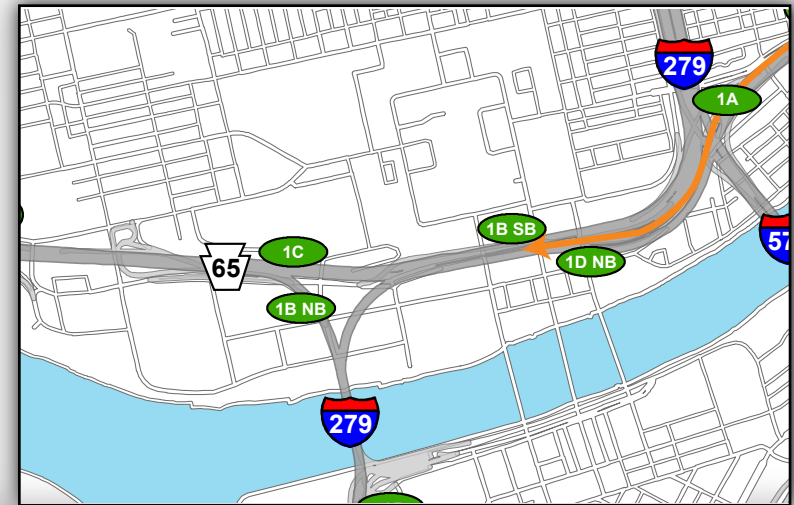

# Blue Allegheny Center Garage: Getting to the Game

From Northeast (Rt 28 South)

- Exit Left following signs for Rt. 28S/North Shore
- Continue Straight on E Lacock Street through 1 traffic signal
- Turn Right on Sandusky Street (2nd traffic signal)
- Turn Left into Blue Allegheny Center Garage

Overview Map

North Shore Campus Map

@Heinzfield  
#Heinzfieldtraffic

Live Traffic & Parking Updates  
On the Web & On the Air

Steelers - FM 102.5 WDVE  
Panthers - FM 93.7 The Fan

# Blue Allegheny Center Garage: Leaving the Game

— To Northeast (Rt 28 North)

- Turn Left out of garage onto E Commons Street
- Turn Right onto E Ohio Street (1st traffic signal)
- Continue Straight on E Ohio Street through 3 traffic signals
- Continue Straight onto Rt 28 Northbound ramp to Etna (traffic signal)
- Merge Left onto Rt 28 Northbound