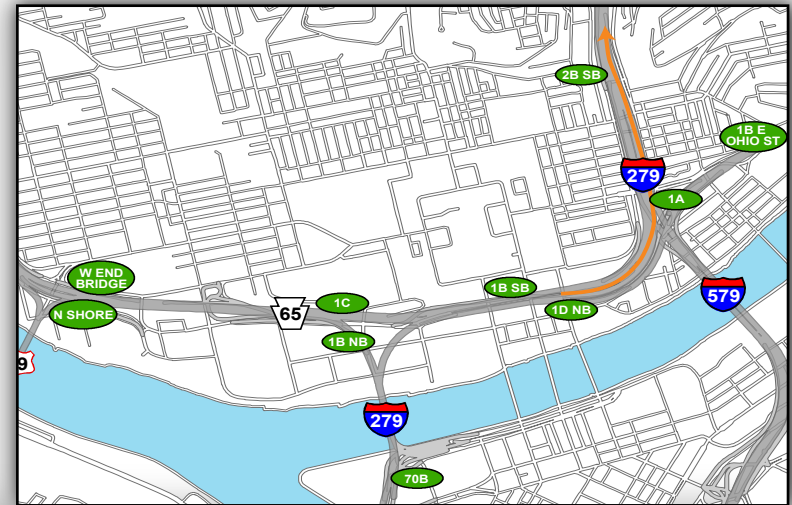

# Blue North Canal: Getting to the Game

From North (I-279 South)

- Take Exit 2B East Street on Right
- Continue on East Street past East Ohio St (3rd traffic signal)
- Stay Right on N Canal St
- Turn Left on Stockton Avenue
- Turn Left on Sandusky Street (2nd traffic signal)
- Turn Right on E Lacock Street (1st traffic signal)
- Turn Right on Federal Street (1st traffic signal)
- Turn Right into Blue North Canal Lot

# Blue North Canal: Leaving the Game

— To North (I-279 North)

- Turn Right out of lot onto Federal Street
- Turn Right onto S Commons Street (1st traffic signal)
- Turn Right on Sandusky Street (1st traffic signal)
- Turn Left on E Lacock Street Reversal (1st traffic signal)
- Continue Straight in Left lane through Anderson Street onto I-279 HOV ramp (traffic signal)
- Continue onto I-279N

## Overview Map

## North Shore Campus Map

**Map Legend**

- Light Rail Station
- Stadium Gates
- ADA Drop Off/Pick Up
- Pedestrian Access Only

@Heinzfield  
#Heinzfieldtraffic

Live Traffic & Parking Updates  
On the Web & On the Air