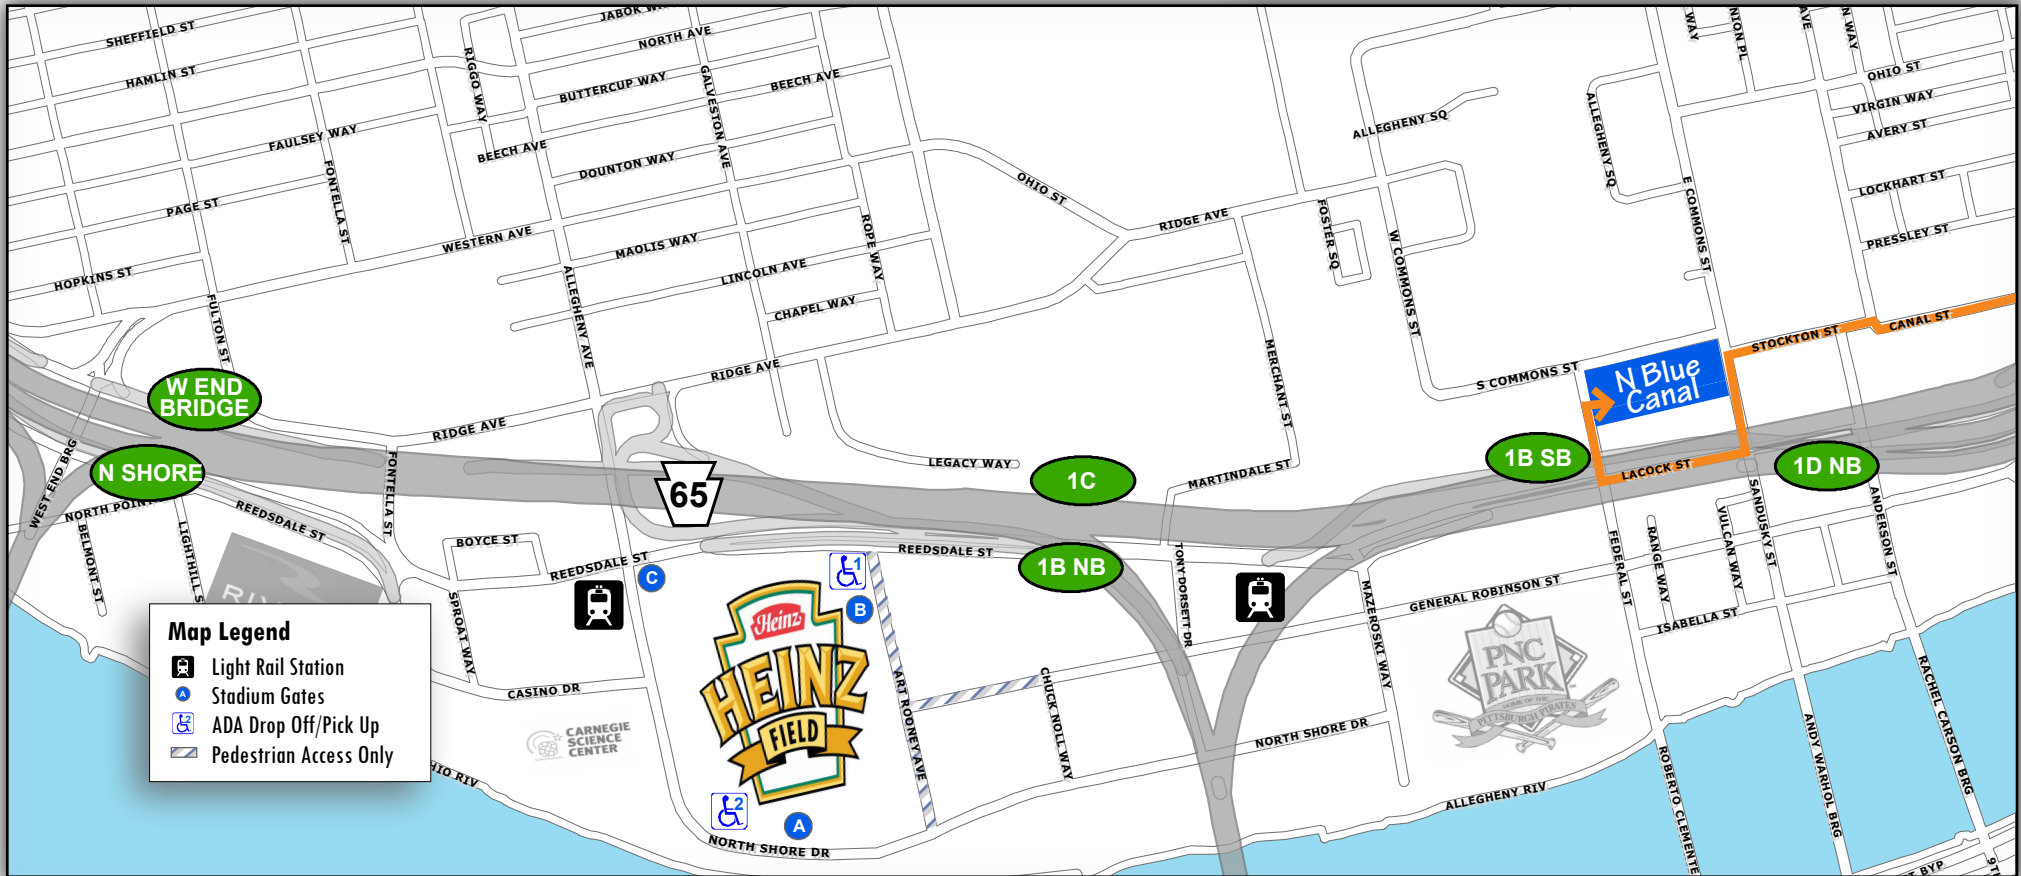

North Shore Campus Map

@Heinzfield
#Heinzfieldtraffic

Live Traffic & Parking Updates
On the Web & On the Air

Steelers - FM 102.5 WDVE
Panthers - FM 93.7 The Fan