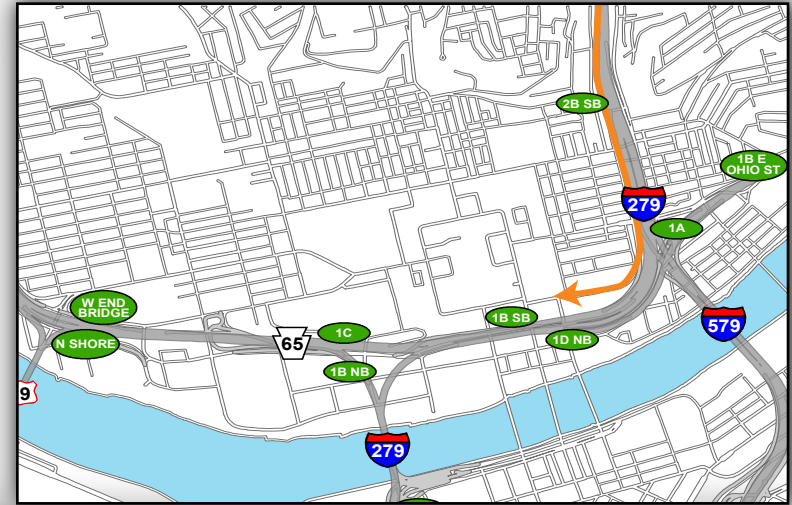

# Blue North Canal: Getting to the Game

From North (I-279 South)

- Take Exit 2B East Street on Right
- Continue on East Street past East Ohio St (3rd traffic signal)
- Stay Right on N Canal St
- Turn Left on Stockton Avenue
- Turn Left on Sandusky Street (2nd traffic signal)
- Turn Right on E Lacock Street (1st traffic signal)
- Turn Right on Federal Street (1st traffic signal)
- Turn Right into Blue North Canal Lot

# Blue North Canal: Leaving the Game

— To North (I-279 North)

- Turn Right out of lot onto Federal Street
- Turn Right onto S Commons Street (1st traffic signal)
- Turn Right on Sandusky Street (1st traffic signal)
- Turn Left on E Lacock Street Reversal (1st traffic signal)
- Continue Straight in Left lane through Anderson Street onto I-279 HOV ramp (traffic signal)
- Continue onto I-279N

## Overview Map

## North Shore Campus Map

**Map Legend**

- Light Rail Station
- Stadium Gates
- ADA Drop Off/Pick Up
- Pedestrian Access Only

@Heinzfield  
#Heinzfieldtraffic

Live Traffic & Parking Updates  
On the Web & On the Air