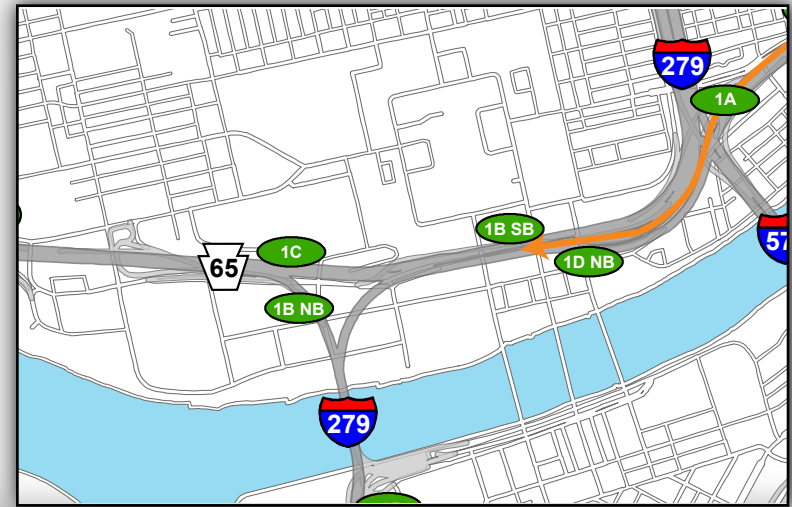

Blue North Canal: Getting to the Game

From Northeast (Rt 28 South) 

- Exit Left following signs for Rt. 28S/North Shore
- Continue Straight on E Lacock Street through 2 traffic signals
- Turn Right on Federal Street (3rd traffic signal)
- Turn Right into Blue North Canal Lot

Overview Map

North Shore Campus Map

@Heinzfield
#Heinzfieldtraffic

Live Traffic & Parking Updates
On the Web & On the Air

Steelers - FM 102.5 WDVE
Panthers - FM 93.7 The Fan

Blue North Canal: Leaving the Game

— To Northeast (Rt 28 North)

- Turn Right out of lot onto Federal Street
- Turn Right onto S Commons Street (1st traffic signal)
- Turn Right on Sandusky Street (1st traffic signal)
- Turn Left onto E General Robinson Street (2nd traffic signal)
- Use Left two lanes towards Rt 28NB / Chestnut Street / East Ohio Street / Etna
- Use Left two lanes to continue toward Rt 28NB

Overview Map

North Shore Campus Map

@Heinzfield
#Heinzfieldtraffic

Live Traffic & Parking Updates
On the Web & On the Air

Steelers - FM 102.5 WDVE
Panthers - FM 93.7 The Fan