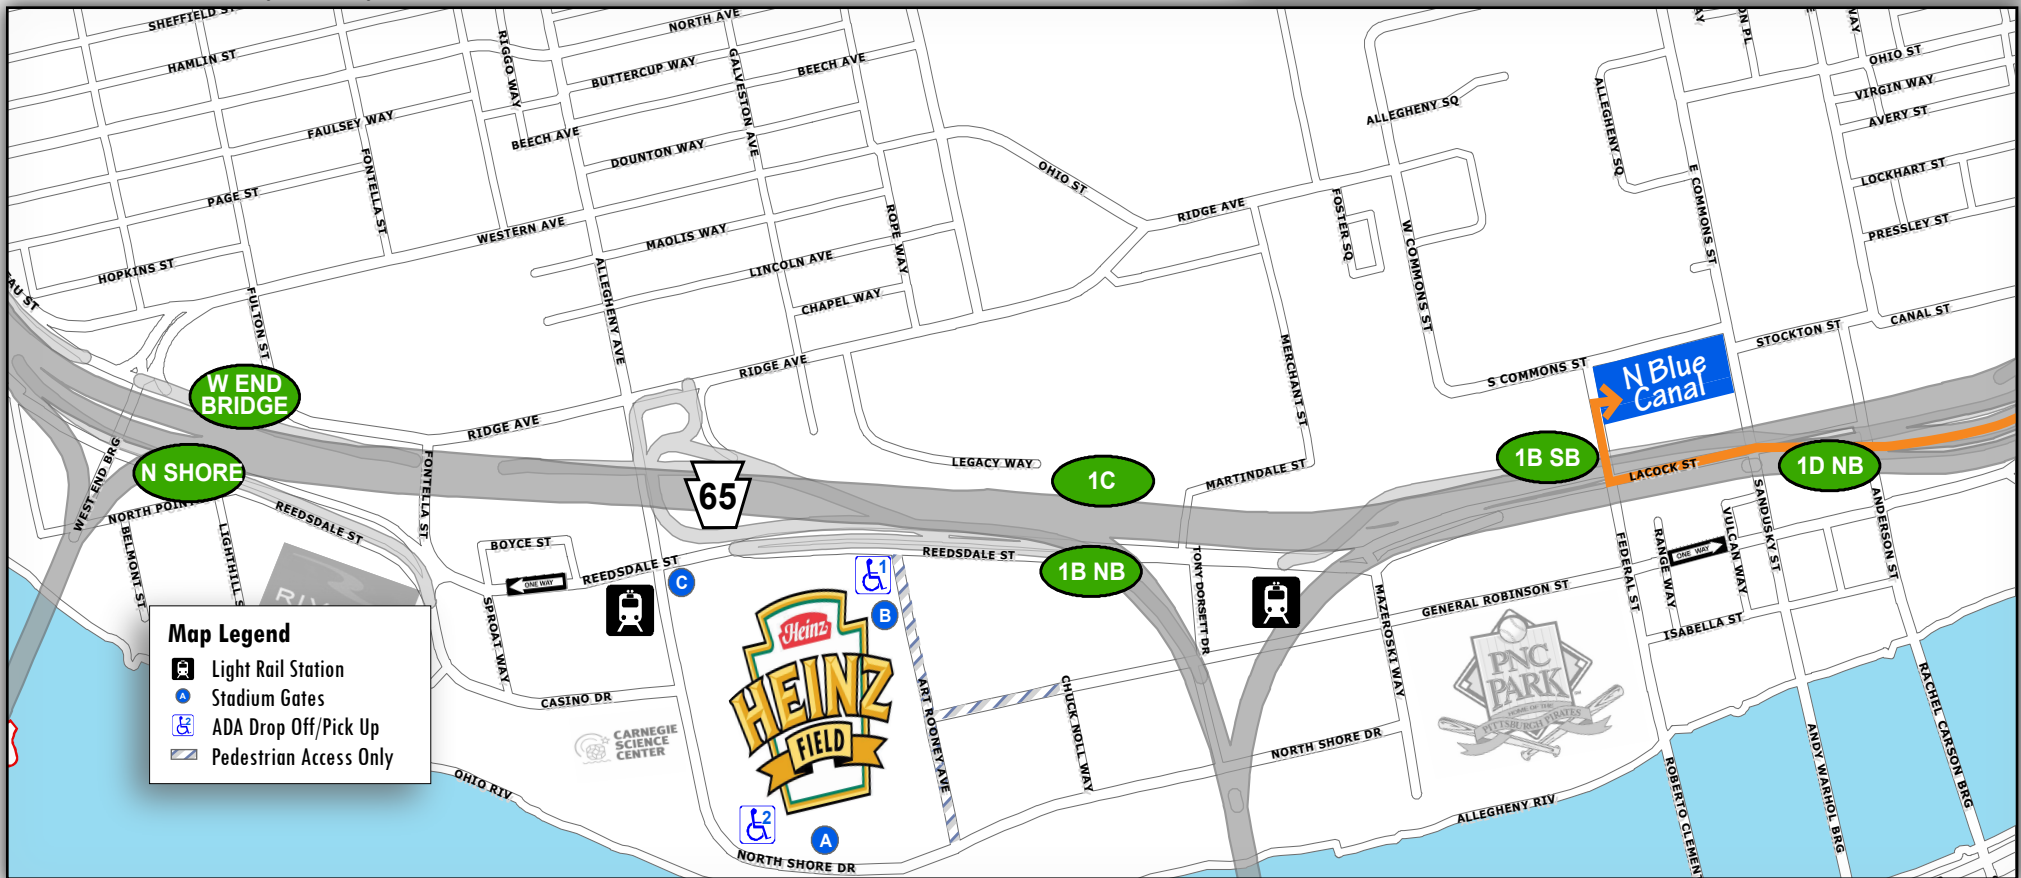

Blue North Canal: Getting to the Game

From Northeast (Rt 28 South) 

- Exit Left following signs for Rt. 28S/North Shore
- Continue Straight on E Lacock Street through 2 traffic signals
- Turn Right on Federal Street (3rd traffic signal)
- Turn Right into Blue North Canal Lot

Overview Map

North Shore Campus Map

@Heinzfield
#Heinzfieldtraffic

Live Traffic & Parking Updates
On the Web & On the Air

Steelers - FM 102.5 WDVE
Panthers - FM 93.7 The Fan

Blue North Canal: Leaving the Game

— To Northeast (Rt 28 North)

- Turn Right out of lot onto Federal Street
- Turn Right onto S Commons Street (1st traffic signal)
- Turn Right on Sandusky Street (1st traffic signal)
- Turn Left onto E General Robinson Street (2nd traffic signal)
- Use Left two lanes towards Rt 28NB / Chestnut Street / East Ohio Street / Etna
- Use Left two lanes to continue toward Rt 28NB

Overview Map

North Shore Campus Map

@Heinzfield
#Heinzfieldtraffic

Live Traffic & Parking Updates
On the Web & On the Air

Steelers - FM 102.5 WDVE
Panthers - FM 93.7 The Fan