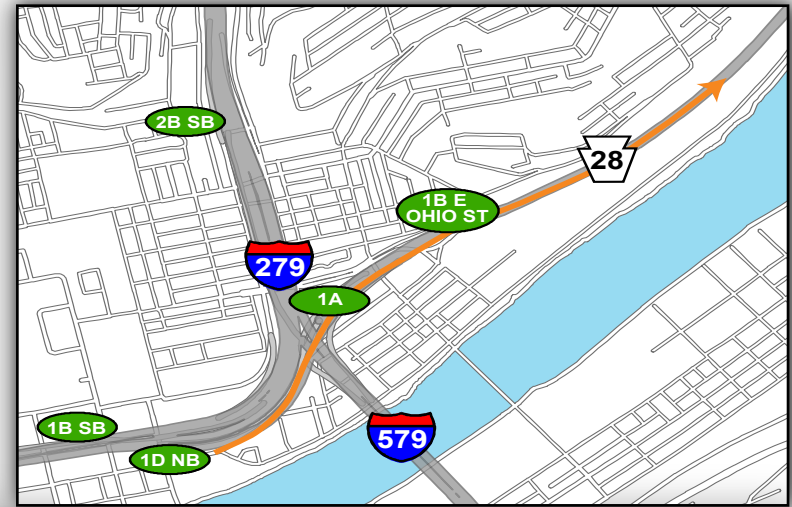

Blue North Canal: Getting to the Game

From Northeast (Rt 28 South) 

- Exit Left following signs for Rt. 28S/North Shore
- Continue Straight on E Lacock Street through 2 traffic signals
- Turn Right on Federal Street (3rd traffic signal)
- Turn Right into Blue North Canal Lot

Overview Map

North Shore Campus Map

@Heinzfield
#Heinzfieldtraffic

Live Traffic & Parking Updates
On the Web & On the Air

Steelers - FM 102.5 WDVE
Panthers - FM 93.7 The Fan

Blue North Canal: Leaving the Game

— To Northeast (Rt 28 North)

- Turn Right out of lot onto Federal Street
- Turn Right onto S Commons Street (1st traffic signal)
- Turn Right on Sandusky Street (1st traffic signal)
- Turn Left onto E General Robinson Street (2nd traffic signal)
- Use Left two lanes towards Rt 28NB / Chestnut Street / East Ohio Street / Etna
- Use Left two lanes to continue toward Rt 28NB

Overview Map

North Shore Campus Map

@Heinzfield
#Heinzfieldtraffic

Live Traffic & Parking Updates
On the Web & On the Air

Steelers - FM 102.5 WDVE
Panthers - FM 93.7 The Fan