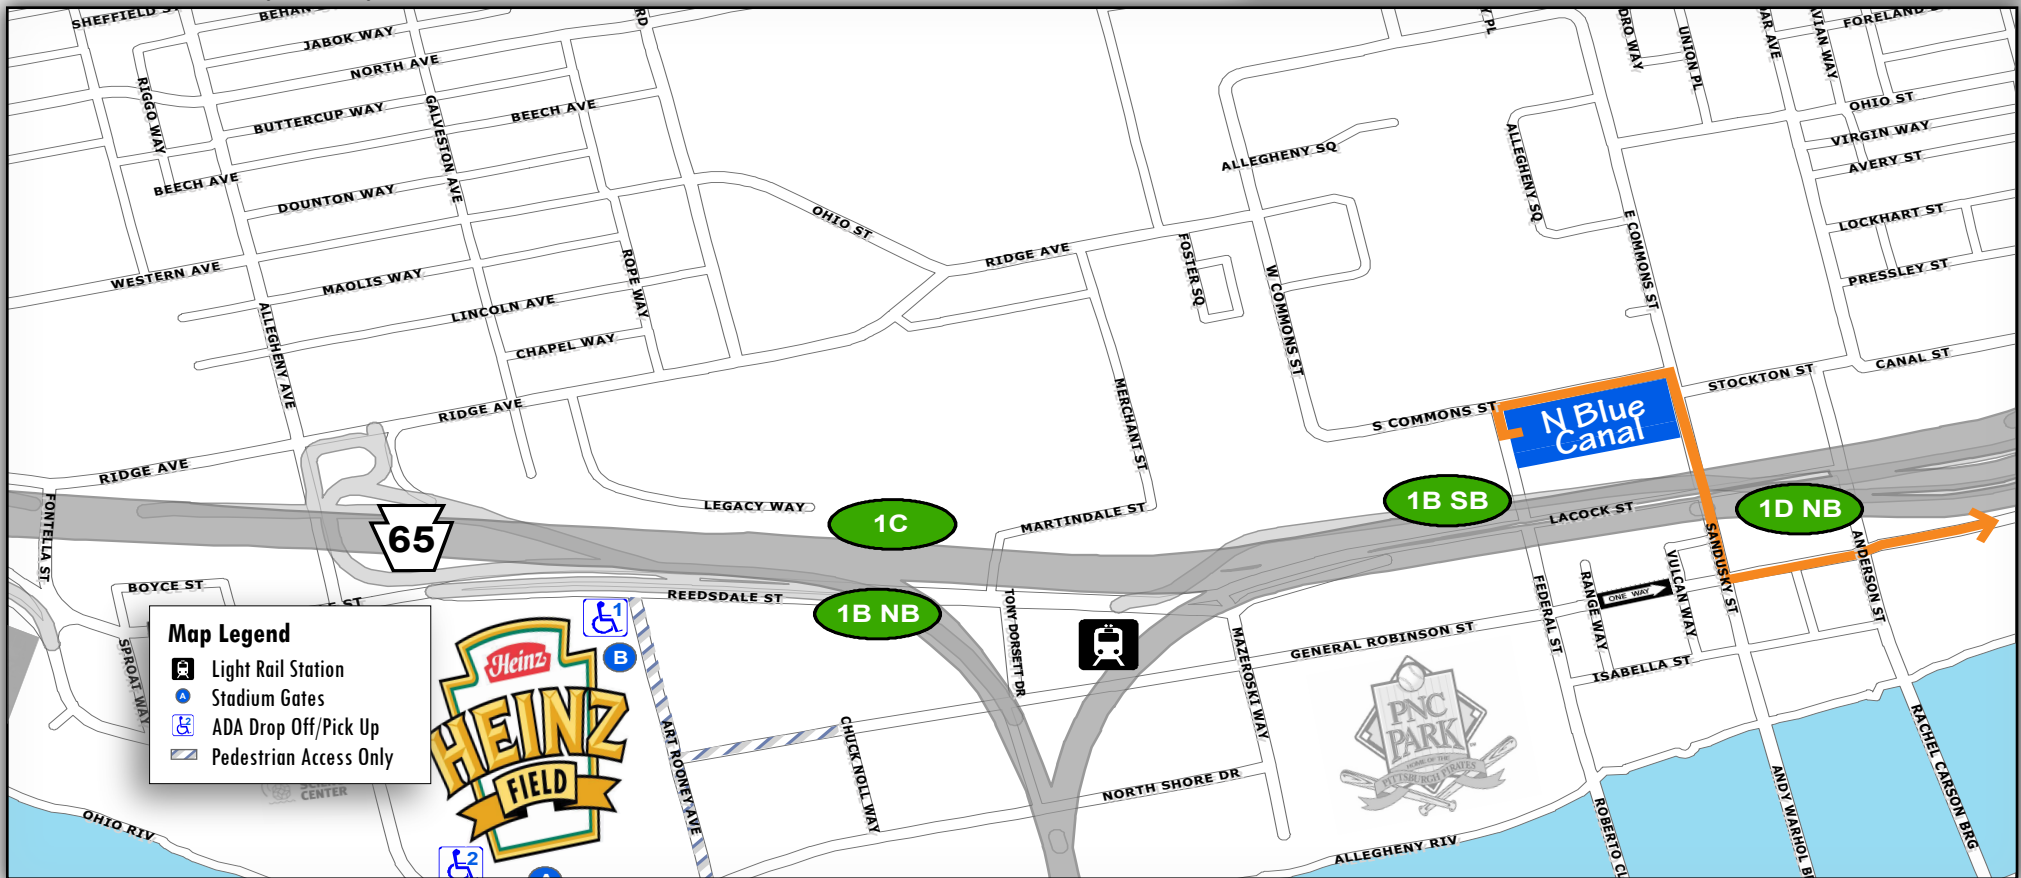

Blue North Canal: Getting to the Game

From Northeast (Rt 28 South) 

- Exit Left following signs for Rt. 28S/North Shore
- Continue Straight on E Lacock Street through 2 traffic signals
- Turn Right on Federal Street (3rd traffic signal)
- Turn Right into Blue North Canal Lot

Overview Map

North Shore Campus Map

@Heinzfield
#Heinzfieldtraffic

Live Traffic & Parking Updates
On the Web & On the Air

Steelers - FM 102.5 WDVE
Panthers - FM 93.7 The Fan

Blue North Canal: Leaving the Game

— To Northeast (Rt 28 North)

- Turn Right out of lot onto Federal Street
- Turn Right onto S Commons Street (1st traffic signal)
- Turn Right on Sandusky Street (1st traffic signal)
- Turn Left onto E General Robinson Street (2nd traffic signal)
- Use Left two lanes towards Rt 28NB / Chestnut Street / East Ohio Street / Etna
- Use Left two lanes to continue toward Rt 28NB

Overview Map

North Shore Campus Map

@Heinzfield
#Heinzfieldtraffic

Live Traffic & Parking Updates
On the Web & On the Air

Steelers - FM 102.5 WDVE
Panthers - FM 93.7 The Fan