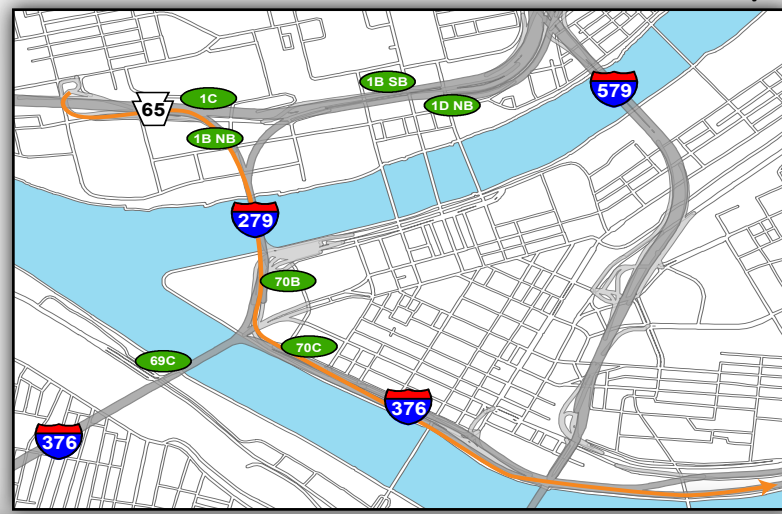

CCAC: Getting to the Game

— From East (I-376 Parkway East)

- Take Exit 70C I-279 North/Ft Duquesne Bridge/North Shore on Right
- Take Exit 1C Ohio River Blvd on Left and Merge onto Rt 65
- Take Exit toward West End Bridge/ Chateau Street/Western Avenue on Right
- Turn Right on Western Avenue (traffic signal)
- Turn Right on Allegheny Avenue (2nd traffic signal)
- Turn Left on Ridge Avenue (1st traffic signal)
- Turn Left into CCAC Lot

--- West End Bridge Alternate Route

North Shore Campus Map

@Heinzfield
#Heinzfieldtraffic

Live Traffic & Parking Updates
On the Web & On the Air

Steelers - FM 102.5 WDVE
Panthers - FM 93.7 The Fan

CCAC: Leaving the Game

— To East (I-376 Parkway East)

- Turn Right out of lot onto Ridge Avenue
- Turn Left to merge onto I-279S toward I-376
- Use the 2nd lane from the Right across Ft Duquesne Bridge
- Exit Left onto I-376E toward Monroeville
- Keep Right to merge onto I-376E toward Monroeville

North Shore Campus Map

19 Map Legend

- Light Rail Station
- Stadium Gates
- ADA Drop Off/Pick Up
- Pedestrian Access Only

@Heinzfield
#Heinzfieldtraffic

Live Traffic & Parking Updates
On the Web & On the Air