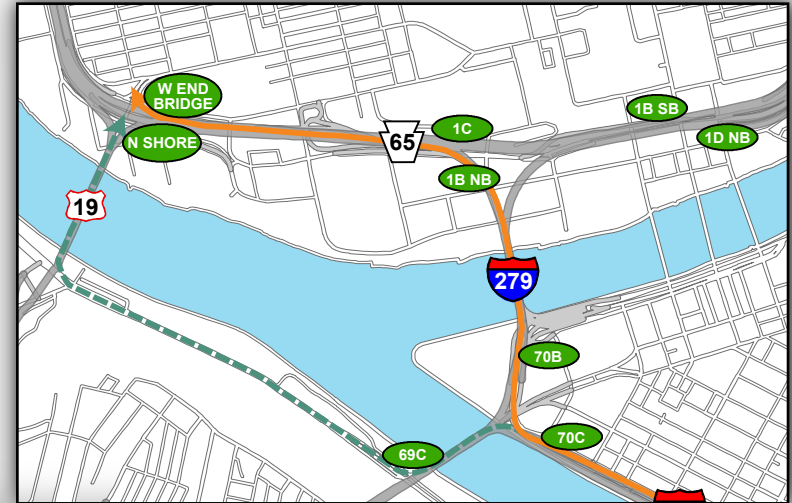

CCAC: Getting to the Game

— From East (I-376 Parkway East)

- Take Exit 70C I-279 North/Ft Duquesne Bridge/North Shore on Right
- Take Exit 1C Ohio River Blvd on Left and Merge onto Rt 65
- Take Exit toward West End Bridge/ Chateau Street/Western Avenue on Right
- Turn Right on Western Avenue (traffic signal)
- Turn Right on Allegheny Avenue (2nd traffic signal)
- Turn Left on Ridge Avenue (1st traffic signal)
- Turn Left into CCAC Lot

--- West End Bridge Alternate Route

North Shore Campus Map

@Heinzfield
#Heinzfieldtraffic

Live Traffic & Parking Updates
On the Web & On the Air

Steelers - FM 102.5 WDVE
Panthers - FM 93.7 The Fan

CCAC: Leaving the Game

— To East (I-376 Parkway East)

- Turn Right out of lot onto Ridge Avenue
- Turn Left to merge onto I-279S toward I-376
- Use the 2nd lane from the Right across Ft Duquesne Bridge
- Exit Left onto I-376E toward Monroeville
- Keep Right to merge onto I-376E toward Monroeville

North Shore Campus Map

19 Map Legend

- Light Rail Station
- Stadium Gates
- ADA Drop Off/Pick Up
- Pedestrian Access Only

@Heinzfield
#Heinzfieldtraffic

Live Traffic & Parking Updates
On the Web & On the Air