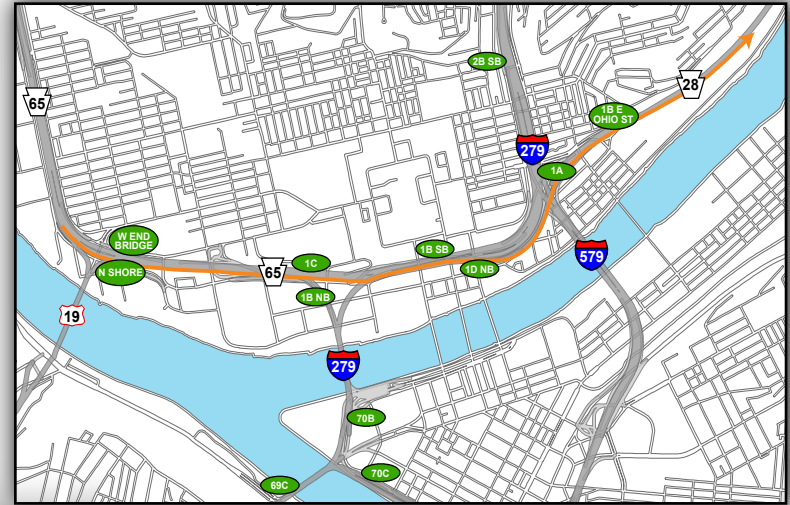

# CCAC: Getting to the Game

From Northeast (Rt 28 South)

- Exit Left following signs for Rt. 28S/North Shore
- Continue Straight on E Lacock Street through 4 traffic signals
- Merge straight onto Reedsdale Street
- Exit Right through underpass following signs for Rt 65 / Rt 19 / I-376 / I-279 / West End Bridge / Ft Pitt Bridge / Airport
- Exit Right following signs for Ridge Avenue
- Continue Straight into CCAC Lot

## North Shore Campus Map

@Heinzfield  
#Heinzfieldtraffic

Live Traffic & Parking Updates  
On the Web & On the Air

Steelers - FM 102.5 WDVE  
Panthers - FM 93.7 The Fan

## — To Northeast (Rt 28 North) 28

- Turn Right out of lot onto Ridge Avenue
- Turn Right on Allegheny Avenue (1st traffic signal)
- Turn Left on Western Ave (1st traffic signal)
- Stay Right onto Chateau Street
- Use Left lane to forced Left turn under Rt 65 and onto Beaver Avenue
- Take the ramp on the Left to I-279 / Downtown / Pittsburgh
- Stay in Left lane onto Rt 65S
- Exit Left onto I-279N
- Take Exit 1D East Ohio Street on the Right
- Use Left two lanes to continue toward Rt 28NB

# Overview Map