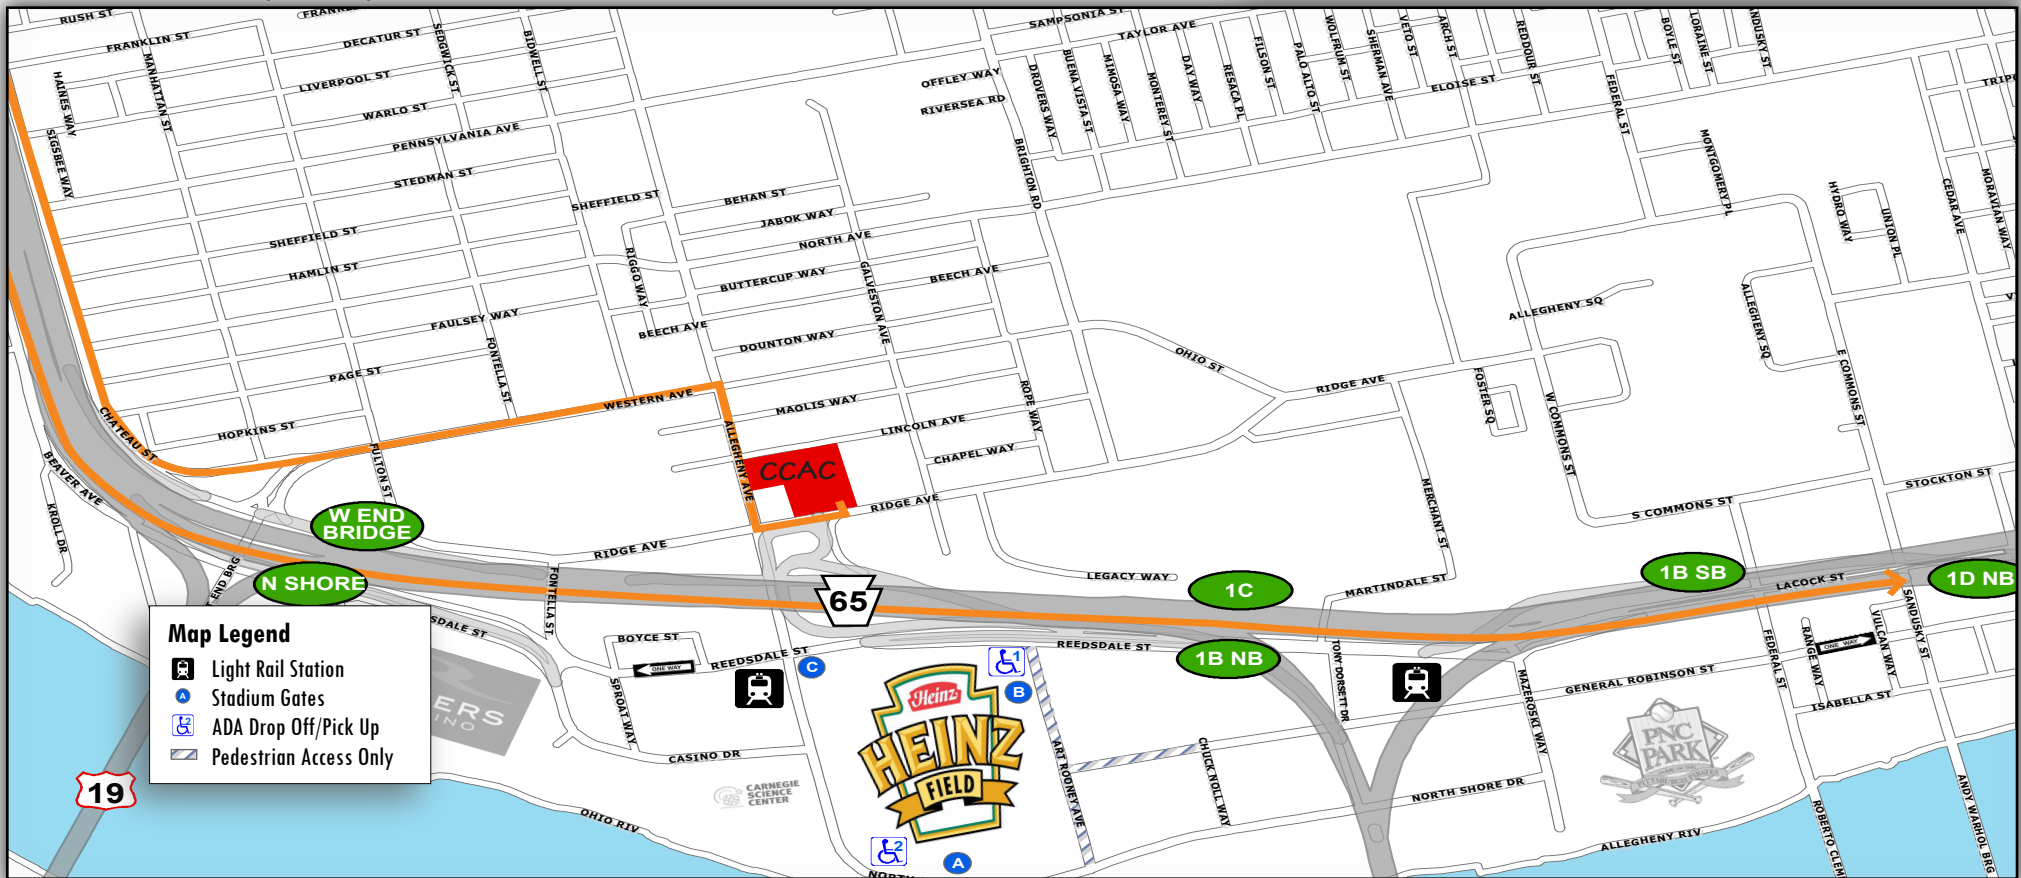

North Shore Campus Map

@Heinzfield
#Heinzfieldtraffic

Live Traffic & Parking Updates
On the Web & On the Air

Steelers - FM 102.5 WDVE
Panthers - FM 93.7 The Fan