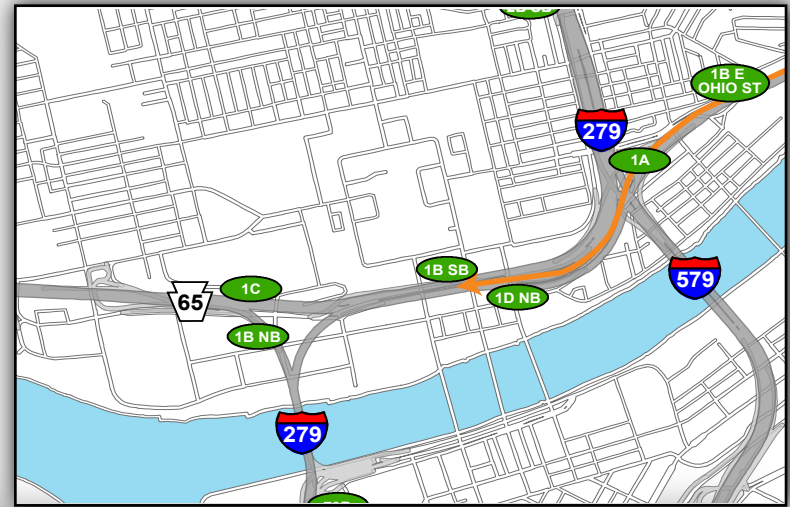

# CCAC: Getting to the Game

From Northeast (Rt 28 South)

- Exit Left following signs for Rt. 28S/North Shore
- Continue Straight on E Lacock Street through 4 traffic signals
- Merge straight onto Reedsdale Street
- Exit Right through underpass following signs for Rt 65 / Rt 19 / I-376 / I-279 / West End Bridge / Ft Pitt Bridge / Airport
- Exit Right following signs for Ridge Avenue
- Continue Straight into CCAC Lot

## North Shore Campus Map

@Heinzfield  
#Heinzfieldtraffic

Live Traffic & Parking Updates  
On the Web & On the Air

Steelers - FM 102.5 WDVE  
Panthers - FM 93.7 The Fan

## — To Northeast (Rt 28 North) 28

- Turn Right out of lot onto Ridge Avenue
- Turn Right on Allegheny Avenue (1st traffic signal)
- Turn Left on Western Ave (1st traffic signal)
- Stay Right onto Chateau Street
- Use Left lane to forced Left turn under Rt 65 and onto Beaver Avenue
- Take the ramp on the Left to I-279 / Downtown / Pittsburgh
- Stay in Left lane onto Rt 65S
- Exit Left onto I-279N
- Take Exit 1D East Ohio Street on the Right
- Use Left two lanes to continue toward Rt 28NB

# Overview Map