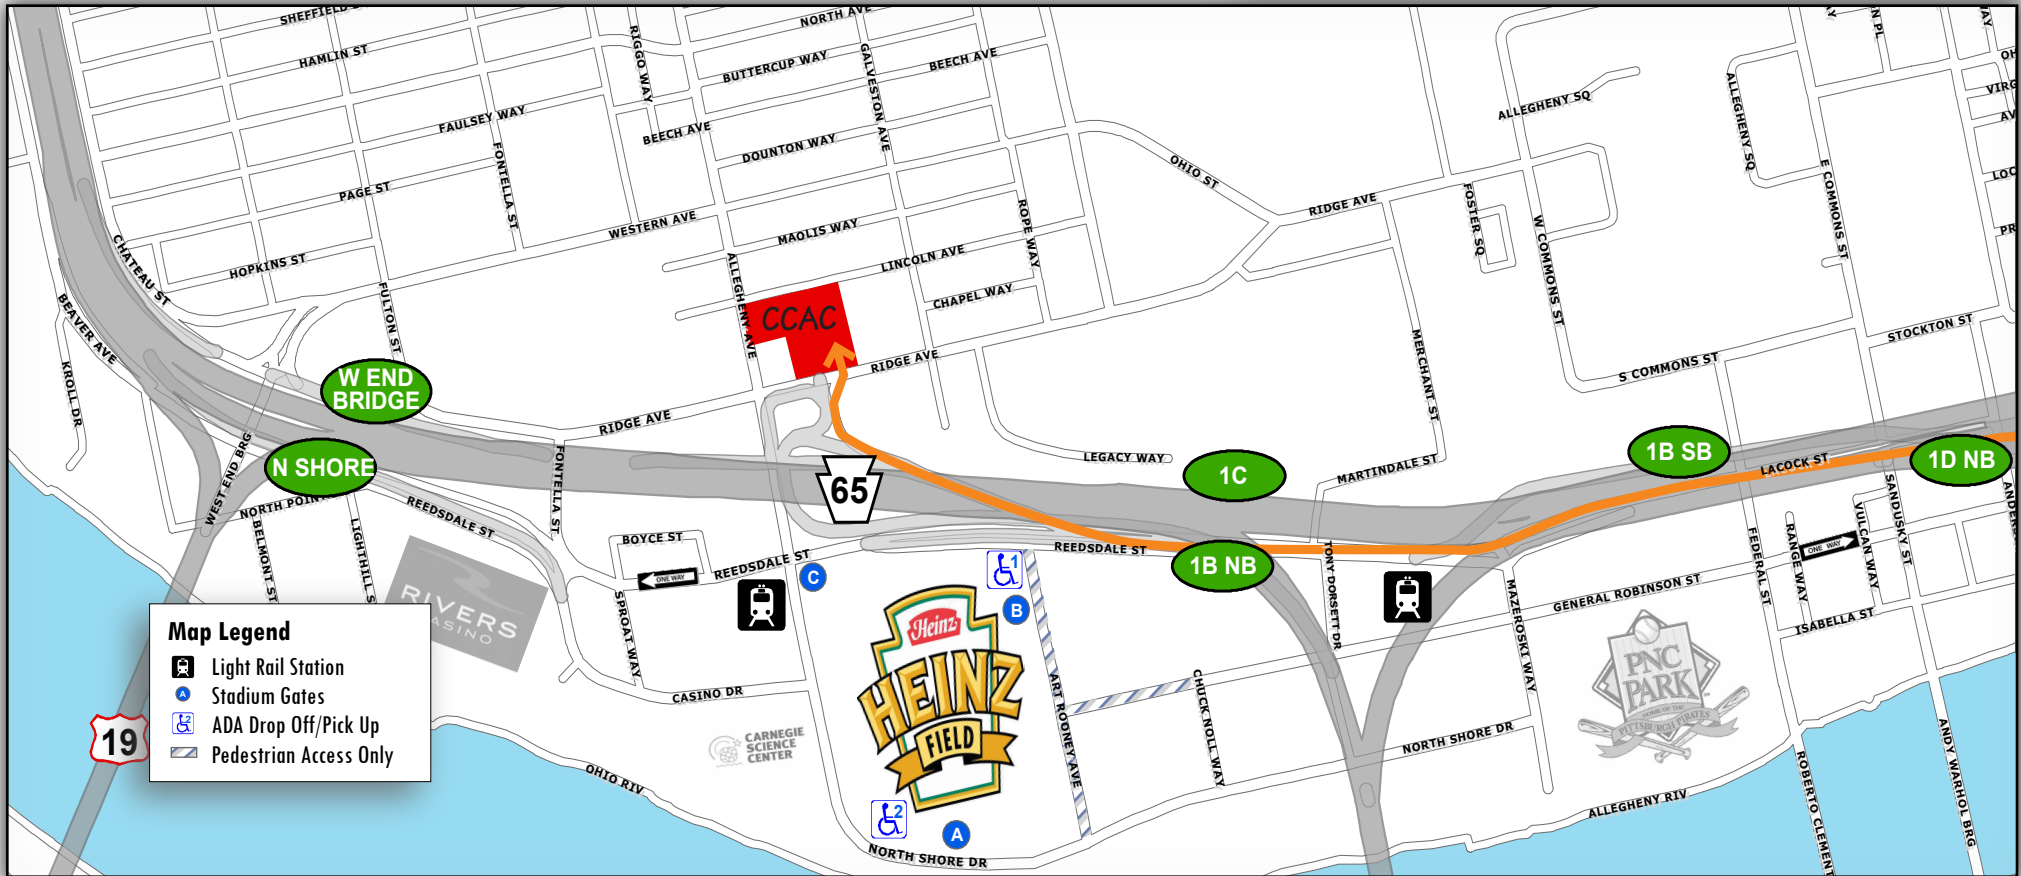

# CCAC: Getting to the Game

From Northeast (Rt 28 South)

- Exit Left following signs for Rt. 28S/North Shore
- Continue Straight on E Lacock Street through 4 traffic signals
- Merge straight onto Reedsdale Street
- Exit Right through underpass following signs for Rt 65 / Rt 19 / I-376 / I-279 / West End Bridge / Ft Pitt Bridge / Airport
- Exit Right following signs for Ridge Avenue
- Continue Straight into CCAC Lot

## North Shore Campus Map

@Heinzfield  
#Heinzfieldtraffic

Live Traffic & Parking Updates  
On the Web & On the Air

Steelers - FM 102.5 WDVE  
Panthers - FM 93.7 The Fan

## — To Northeast (Rt 28 North) 28

- Turn Right out of lot onto Ridge Avenue
- Turn Right on Allegheny Avenue (1st traffic signal)
- Turn Left on Western Ave (1st traffic signal)
- Stay Right onto Chateau Street
- Use Left lane to forced Left turn under Rt 65 and onto Beaver Avenue
- Take the ramp on the Left to I-279 / Downtown / Pittsburgh
- Stay in Left lane onto Rt 65S
- Exit Left onto I-279N
- Take Exit 1D East Ohio Street on the Right
- Use Left two lanes to continue toward Rt 28NB

# Overview Map