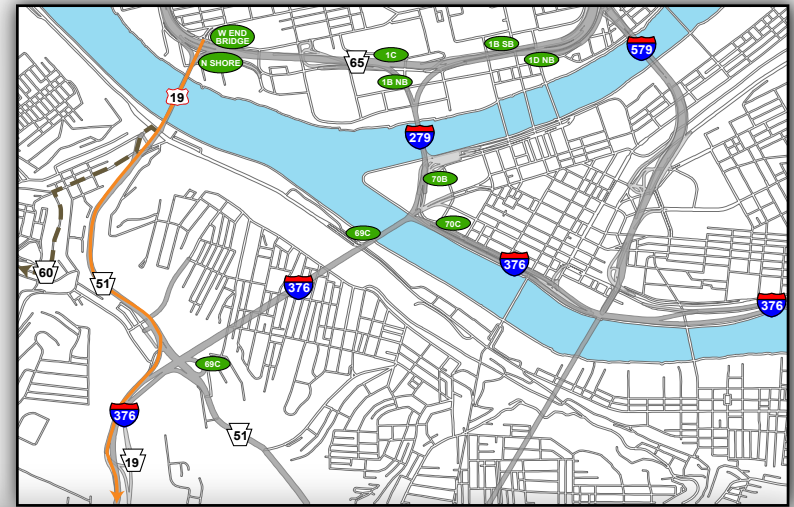

Cardello Electric: Getting to the Game

— From Southwest (I-376 Parkway West)

- Take Exit 69C to West End on Right
- Continue over West End Bridge
- Turn Left for Ohio River Blvd / Chateau Street (traffic signal)
- Take Exit on Right to Chateau Street
- Stay in Left lane to forced Left turn under Rt 65 and onto Beaver Avenue
- Stay in Right two lanes toward North Shore
- Turn Right on North Point Drive
- Turn Left into Red Cardello Electric Lot

--- Rt. 60 Alternate Route

North Shore Campus Map

@Heinzfield
#Heinzfieldtraffic

Live Traffic & Parking Updates
On the Web & On the Air

Steelers - FM 102.5 WDVE
Panthers - FM 93.7 The Fan

Cardello Electric: Leaving the Game

— To Southwest (I-376 West)

- Turn Left out of lot onto North Point Drive
- Turn Left on Beaver Avenue reversal and turn Left on W N Avenue
- Turn Right on Preble Avenue and turn Right on N Franklin Street
- Turn Right on Beaver Avenue
- Take the ramp on the Left to Rt 19S / Rt 51 / West End Bridge
- Merge onto the West End Bridge and stay in Rightmost lane
- After West End Bridge, turn Right onto E Steuben Street (traffic signal)
- Turn Left onto ramp for Rt 19S / I-376W
- Exit Right onto Rt 19S / I-376 West / Carnegie / Airport
- Take the I-376 West Ramp on Right to Carnegie / Airport
- Merge Left onto I-376 West

— Rt. 60 Alternate Route

Overview Map

North Shore Campus Map

Map Legend

- Light Rail Station
- Stadium Gates
- ADA Drop Off/Pick Up
- Pedestrian Access Only

@Heinzfield
#Heinzfieldtraffic

Live Traffic & Parking Updates
On the Web & On the Air