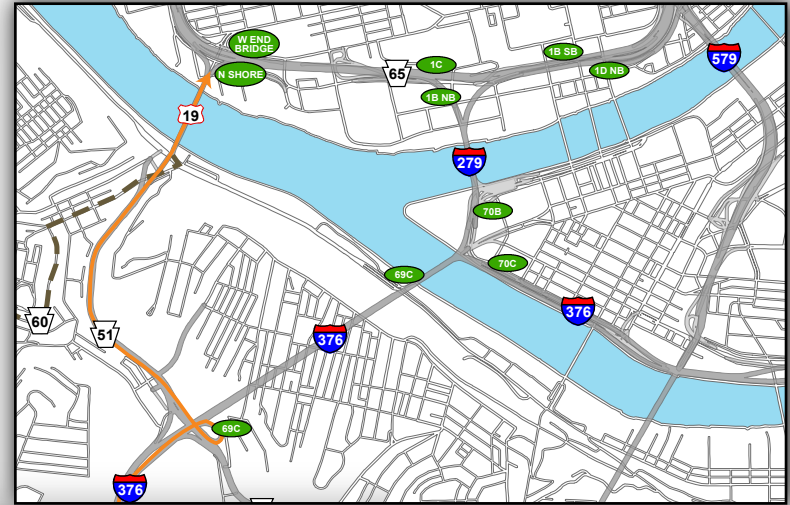

Cardello Electric: Getting to the Game

— From Southwest (I-376 Parkway West)

- Take Exit 69C to West End on Right
- Continue over West End Bridge
- Turn Left for Ohio River Blvd / Chateau Street (traffic signal)
- Take Exit on Right to Chateau Street
- Stay in Left lane to forced Left turn under Rt 65 and onto Beaver Avenue
- Stay in Right two lanes toward North Shore
- Turn Right on North Point Drive
- Turn Left into Red Cardello Electric Lot

--- Rt. 60 Alternate Route

North Shore Campus Map

@Heinzfield
#Heinzfieldtraffic

Live Traffic & Parking Updates
On the Web & On the Air

Steelers - FM 102.5 WDVE
Panthers - FM 93.7 The Fan

Cardello Electric: Leaving the Game

— To Southwest (I-376 West)

- Turn Left out of lot onto North Point Drive
- Turn Left on Beaver Avenue reversal and turn Left on W N Avenue
- Turn Right on Preble Avenue and turn Right on N Franklin Street
- Turn Right on Beaver Avenue
- Take the ramp on the Left to Rt 19S / Rt 51 / West End Bridge
- Merge onto the West End Bridge and stay in Rightmost lane
- After West End Bridge, turn Right onto E Steuben Street (traffic signal)
- Turn Left onto ramp for Rt 19S / I-376W
- Exit Right onto Rt 19S / I-376 West / Carnegie / Airport
- Take the I-376 West Ramp on Right to Carnegie / Airport
- Merge Left onto I-376 West

— Rt. 60 Alternate Route

Overview Map

North Shore Campus Map

Map Legend

- Light Rail Station
- Stadium Gates
- ADA Drop Off/Pick Up
- Pedestrian Access Only

@Heinzfield
#Heinzfieldtraffic

Live Traffic & Parking Updates
On the Web & On the Air