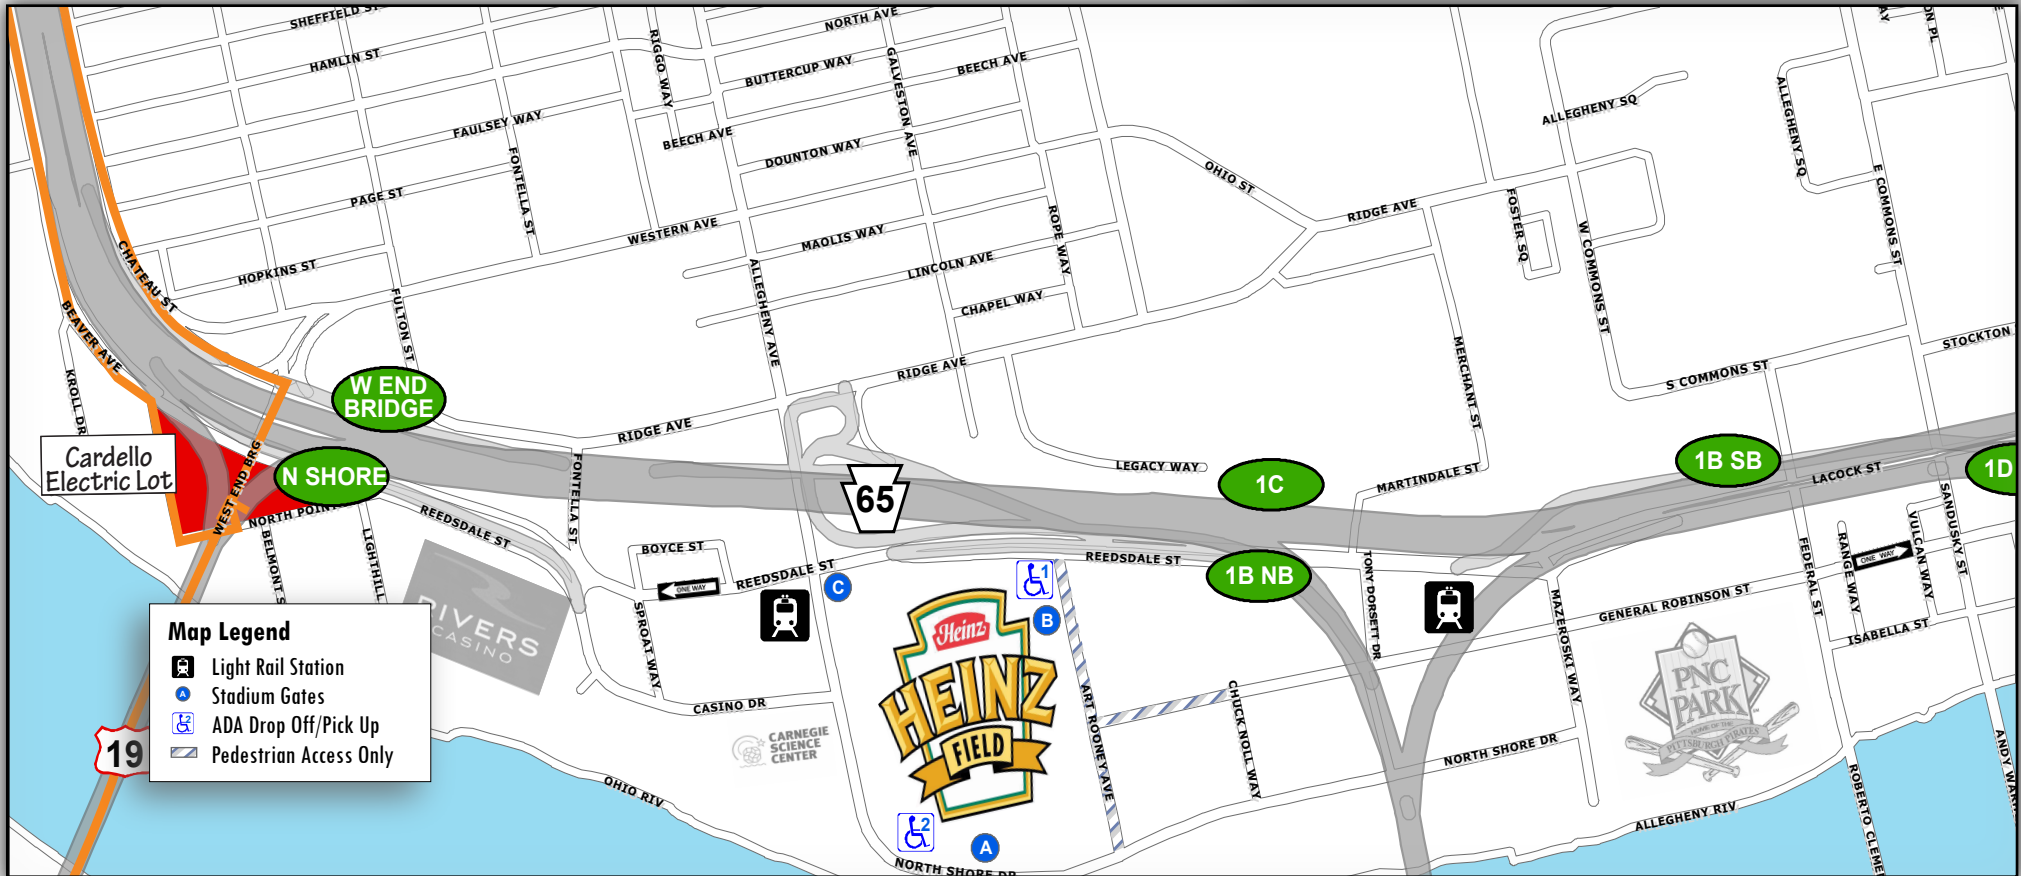

Cardello Electric: Getting to the Game

— From Southwest (I-376 Parkway West)

- Take Exit 69C to West End on Right
- Continue over West End Bridge
- Turn Left for Ohio River Blvd / Chateau Street (traffic signal)
- Take Exit on Right to Chateau Street
- Stay in Left lane to forced Left turn under Rt 65 and onto Beaver Avenue
- Stay in Right two lanes toward North Shore
- Turn Right on North Point Drive
- Turn Left into Red Cardello Electric Lot

--- Rt. 60 Alternate Route

North Shore Campus Map

@Heinzfield
#Heinzfieldtraffic

Live Traffic & Parking Updates
On the Web & On the Air

Steelers - FM 102.5 WDVE
Panthers - FM 93.7 The Fan

Cardello Electric: Leaving the Game

— To Southwest (I-376 West)

- Turn Left out of lot onto North Point Drive
- Turn Left on Beaver Avenue reversal and turn Left on W N Avenue
- Turn Right on Preble Avenue and turn Right on N Franklin Street
- Turn Right on Beaver Avenue
- Take the ramp on the Left to Rt 19S / Rt 51 / West End Bridge
- Merge onto the West End Bridge and stay in Rightmost lane
- After West End Bridge, turn Right onto E Steuben Street (traffic signal)
- Turn Left onto ramp for Rt 19S / I-376W
- Exit Right onto Rt 19S / I-376 West / Carnegie / Airport
- Take the I-376 West Ramp on Right to Carnegie / Airport
- Merge Left onto I-376 West

— Rt. 60 Alternate Route

Overview Map

North Shore Campus Map

Map Legend

- Light Rail Station
- Stadium Gates
- ADA Drop Off/Pick Up
- Pedestrian Access Only

@Heinzfield
#Heinzfieldtraffic

Live Traffic & Parking Updates
On the Web & On the Air