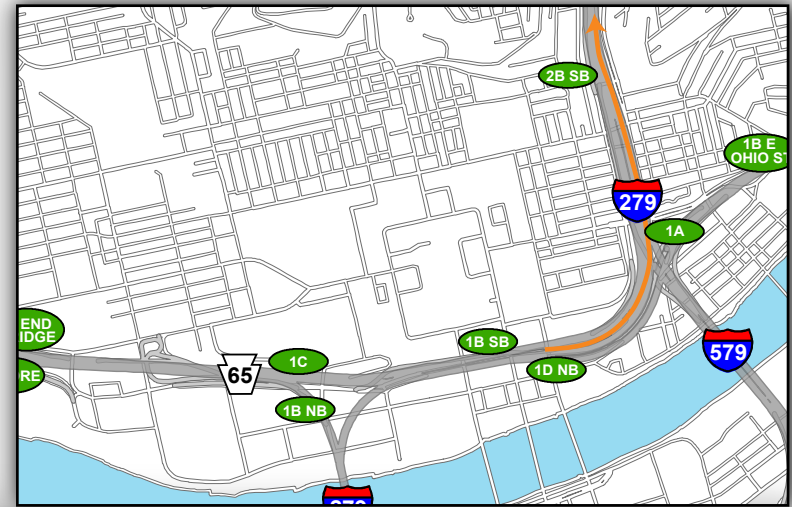

Gold 1A: Getting to the Game

— From North (I-279 South)

- Take Exit 1B North Shore on Right
- Merge onto Reedsdale Street
- Turn Left on Tony Dorsett Drive (1st traffic signal)
- Turn Right on W General Robinson Street (1st traffic signal)
- Turn Right into Gold Lot 1A
- • • North Shore Alternate Route

Overview Map

North Shore Campus Map

@Heinzfield
#Heinzfieldtraffic

Live Traffic & Parking Updates
On the Web & On the Air

Steelers - FM 102.5 WDVE
Panthers - FM 93.7 The Fan

Gold 1A: Leaving the Game

— To North (I-279 North)

- Turn Right out of lot using Exit B onto Reedsdale Street
- Continue Straight through Tony Dorsett intersection (traffic signal)
- Continue Straight in Left lane through Mazeroski Way onto I-279 HOV ramp (traffic signal)
- Continue onto I-279N

Overview Map

North Shore Campus Map

Map Legend

- Light Rail Station
- Stadium Gates
- ADA Drop Off/Pick Up
- Pedestrian Access Only

@Heinzfield
#Heinzfieldtraffic

Live Traffic & Parking Updates
On the Web & On the Air