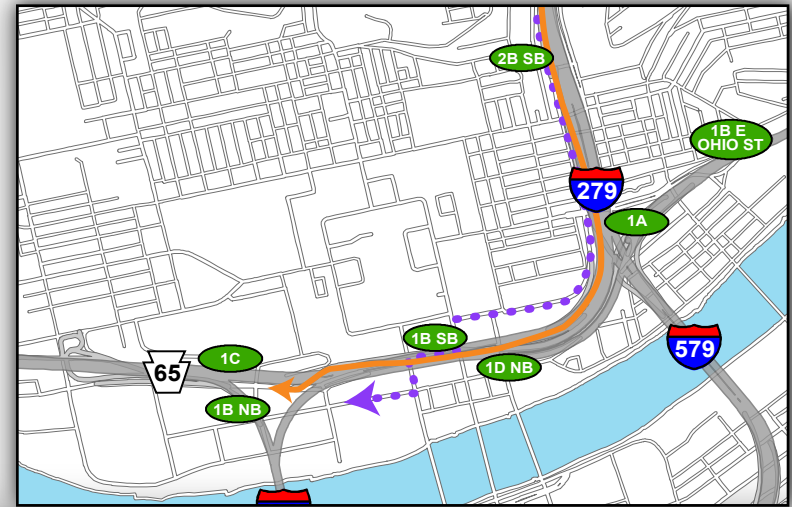

Gold 1A: Getting to the Game

— From North (I-279 South)

- Take Exit 1B North Shore on Right
- Merge onto Reedsdale Street
- Turn Left on Tony Dorsett Drive (1st traffic signal)
- Turn Right on W General Robinson Street (1st traffic signal)
- Turn Right into Gold Lot 1A
- • • North Shore Alternate Route

Overview Map

North Shore Campus Map

@Heinzfield
#Heinzfieldtraffic

Live Traffic & Parking Updates
On the Web & On the Air

Steelers - FM 102.5 WDVE
Panthers - FM 93.7 The Fan

Gold 1A: Leaving the Game

— To North (I-279 North)

- Turn Right out of lot using Exit B onto Reedsdale Street
- Continue Straight through Tony Dorsett intersection (traffic signal)
- Continue Straight in Left lane through Mazeroski Way onto I-279 HOV ramp (traffic signal)
- Continue onto I-279N

Overview Map

North Shore Campus Map

Map Legend

- Light Rail Station
- Stadium Gates
- ADA Drop Off/Pick Up
- Pedestrian Access Only

@Heinzfield
#Heinzfieldtraffic

Live Traffic & Parking Updates
On the Web & On the Air