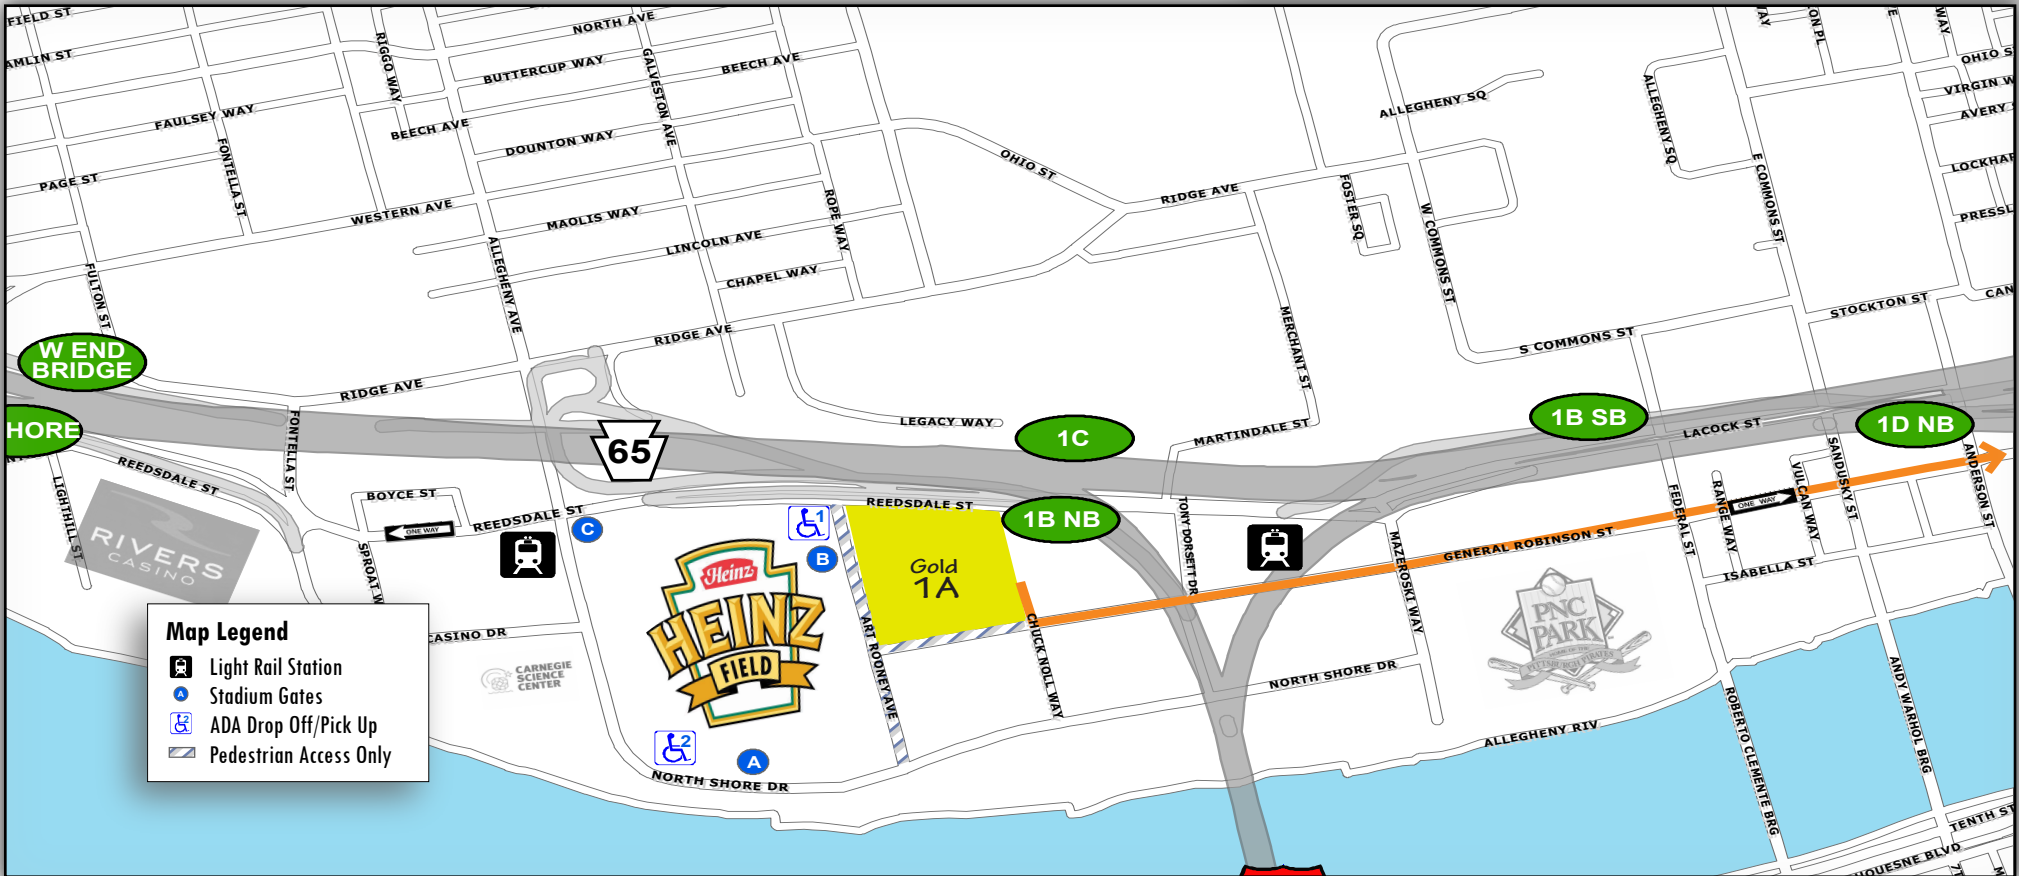

Gold 1A: Getting to the Game

From Northeast (Rt 28 South)

- Exit Left following signs for Rt. 28S/North Shore
- Continue Straight on E Lacock Street through 2 traffic signals
- Turn Left on Federal Street (3rd traffic signal)
- Turn Right on W General Robinson Street (1st traffic signal)
- Follow W General Robinson Street through 2 traffic signals
- Turn Right into Gold Lot 1A

Overview Map

North Shore Campus Map

Map Legend

- Light Rail Station
- Stadium Gates
- ADA Drop Off/Pick Up
- Pedestrian Access Only

@Heinzfield
#Heinzfieldtraffic

Live Traffic & Parking Updates
On the Web & On the Air

Steelers - FM 102.5 WDVE
Panthers - FM 93.7 The Fan

Gold 1 A: Leaving the Game

— To Northeast (Rt 28 North) 

- Turn Left out of lot using Exit B onto General Robinson Street
- Use both lanes through Tony Dorsett intersection (1st traffic signal)
- Continue Straight in left two lanes on General Robinson Street through 4 traffic signals
- Use Left two lanes towards Rt 28NB / Chestnut Street / East Ohio Street / Etna
- Use Left two lanes to continue toward Rt 28NB

North Shore Campus Map

Map Legend

-  Light Rail Station
-  Stadium Gates
-  ADA Drop Off/Pick Up
-  Pedestrian Access Only

 @Heinzfield
#Heinzfieldtraffic

Live Traffic & Parking Updates
On the Web & On the Air