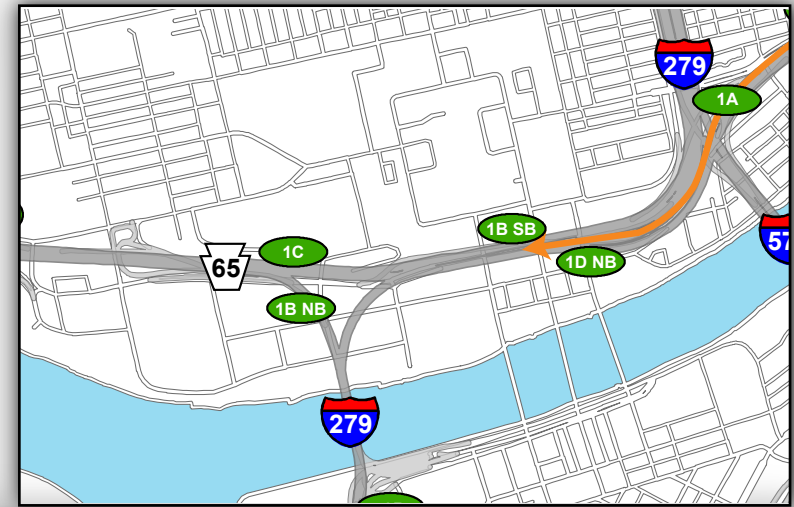

Gold 1A: Getting to the Game

From Northeast (Rt 28 South)

- Exit Left following signs for Rt. 28S/North Shore
- Continue Straight on E Lacock Street through 2 traffic signals
- Turn Left on Federal Street (3rd traffic signal)
- Turn Right on W General Robinson Street (1st traffic signal)
- Follow W General Robinson Street through 2 traffic signals
- Turn Right into Gold Lot 1A

Overview Map

North Shore Campus Map

Map Legend

- Light Rail Station
- Stadium Gates
- ADA Drop Off/Pick Up
- Pedestrian Access Only

@Heinzfield
#Heinzfieldtraffic

Live Traffic & Parking Updates
On the Web & On the Air

Steelers - FM 102.5 WDVE
Panthers - FM 93.7 The Fan

Gold 1 A: Leaving the Game

— To Northeast (Rt 28 North) 

- Turn Left out of lot using Exit B onto General Robinson Street
- Use both lanes through Tony Dorsett intersection (1st traffic signal)
- Continue Straight in left two lanes on General Robinson Street through 4 traffic signals
- Use Left two lanes towards Rt 28NB / Chestnut Street / East Ohio Street / Etna
- Use Left two lanes to continue toward Rt 28NB

North Shore Campus Map

Map Legend

-  Light Rail Station
-  Stadium Gates
-  ADA Drop Off/Pick Up
-  Pedestrian Access Only

 @Heinzfield
#Heinzfieldtraffic

Live Traffic & Parking Updates
On the Web & On the Air