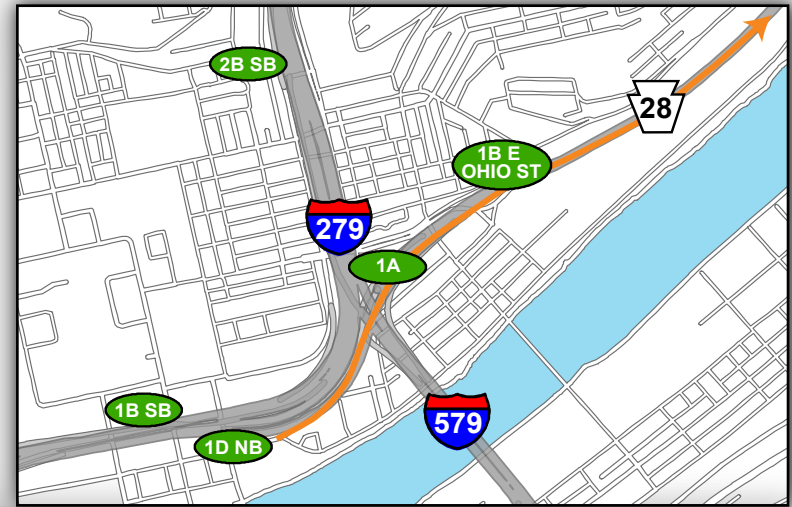

Gold 1A: Getting to the Game

From Northeast (Rt 28 South)

- Exit Left following signs for Rt. 28S/North Shore
- Continue Straight on E Lacock Street through 2 traffic signals
- Turn Left on Federal Street (3rd traffic signal)
- Turn Right on W General Robinson Street (1st traffic signal)
- Follow W General Robinson Street through 2 traffic signals
- Turn Right into Gold Lot 1A

Overview Map

North Shore Campus Map

Map Legend

- Light Rail Station
- Stadium Gates
- ADA Drop Off/Pick Up
- Pedestrian Access Only

@Heinzfield
#Heinzfieldtraffic

Live Traffic & Parking Updates
On the Web & On the Air

Steelers - FM 102.5 WDVE
Panthers - FM 93.7 The Fan

Gold 1 A: Leaving the Game

— To Northeast (Rt 28 North) 

- Turn Left out of lot using Exit B onto General Robinson Street
- Use both lanes through Tony Dorsett intersection (1st traffic signal)
- Continue Straight in left two lanes on General Robinson Street through 4 traffic signals
- Use Left two lanes towards Rt 28NB / Chestnut Street / East Ohio Street / Etna
- Use Left two lanes to continue toward Rt 28NB

North Shore Campus Map

Map Legend

-  Light Rail Station
-  Stadium Gates
-  ADA Drop Off/Pick Up
-  Pedestrian Access Only

 @Heinzfield
#Heinzfieldtraffic

Live Traffic & Parking Updates
On the Web & On the Air