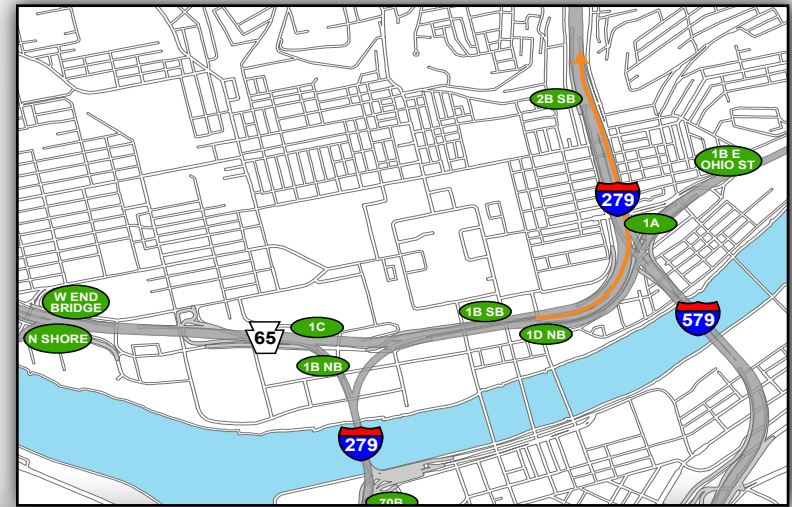

Gold 1: Getting to the Game

- From North (I-279 South)
- Take Exit 1B North Shore on Right
- Merge onto Reedsdale Street
- Turn Left on Tony Dorsett Drive (1st traffic signal)
- Turn Right on W General Robinson Street (1st traffic signal)
- Turn Right into Gold Lot 1
- North Shore Alternate Route

Overview Map

North Shore Campus Map

Map Legend

- Light Rail Station
- Stadium Gates
- ADA Drop Off/Pick Up
- Pedestrian Access Only

@Heinzfield
#Heinzfieldtraffic

Live Traffic & Parking Updates
On the Web & On the Air

Steelers - FM 102.5 WDVE
Panthers - FM 93.7 The Fan

Gold 1: Leaving the Game

— To North (I-279 North)

- Turn Right out of lot using Exit B onto Reedsdale Street
- Continue Straight through Tony Dorsett intersection (traffic signal)
- Continue Straight in Left lane through Mazerowski Way onto I-279 HOV ramp (traffic signal)
- Continue onto I-279N