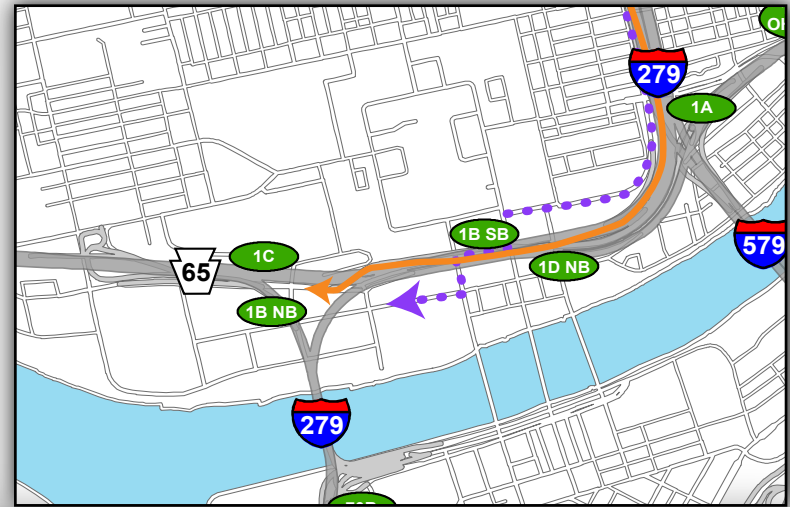

Gold 1: Getting to the Game

- From North (I-279 South)
- Take Exit 1B North Shore on Right
- Merge onto Reedsdale Street
- Turn Left on Tony Dorsett Drive (1st traffic signal)
- Turn Right on W General Robinson Street (1st traffic signal)
- Turn Right into Gold Lot 1
- North Shore Alternate Route

Overview Map

North Shore Campus Map

Map Legend

- Light Rail Station
- Stadium Gates
- ADA Drop Off/Pick Up
- Pedestrian Access Only

@Heinzfield
#Heinzfieldtraffic

Live Traffic & Parking Updates
On the Web & On the Air

Steelers - FM 102.5 WDVE
Panthers - FM 93.7 The Fan

Gold 1: Leaving the Game

— To North (I-279 North)

- Turn Right out of lot using Exit B onto Reedsdale Street
- Continue Straight through Tony Dorsett intersection (traffic signal)
- Continue Straight in Left lane through Mazerowski Way onto I-279 HOV ramp (traffic signal)
- Continue onto I-279N