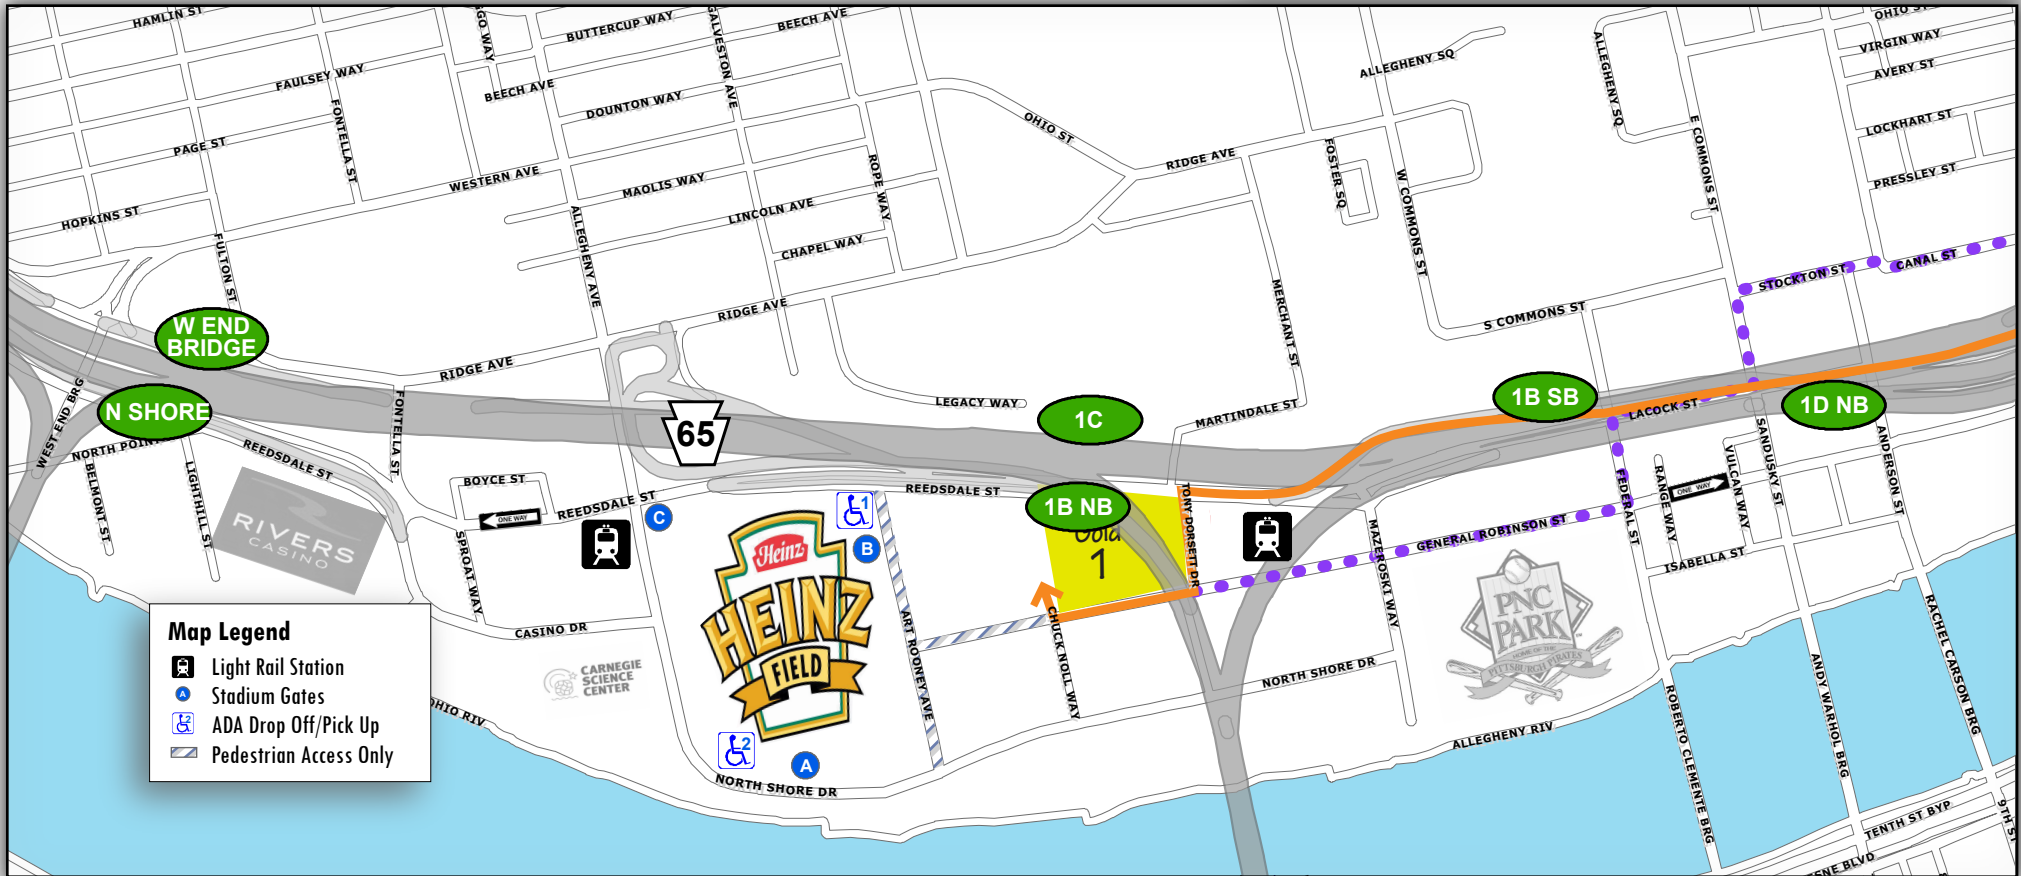

Gold 1: Getting to the Game

- From North (I-279 South)
- Take Exit 1B North Shore on Right
- Merge onto Reedsdale Street
- Turn Left on Tony Dorsett Drive (1st traffic signal)
- Turn Right on W General Robinson Street (1st traffic signal)
- Turn Right into Gold Lot 1
- North Shore Alternate Route

Overview Map

North Shore Campus Map

Map Legend

- Light Rail Station
- Stadium Gates
- ADA Drop Off/Pick Up
- Pedestrian Access Only

@Heinzfield
#Heinzfieldtraffic

Live Traffic & Parking Updates
On the Web & On the Air

Steelers - FM 102.5 WDVE
Panthers - FM 93.7 The Fan

Gold 1: Leaving the Game

— To North (I-279 North)

- Turn Right out of lot using Exit B onto Reedsdale Street
- Continue Straight through Tony Dorsett intersection (traffic signal)
- Continue Straight in Left lane through Mazerowski Way onto I-279 HOV ramp (traffic signal)
- Continue onto I-279N