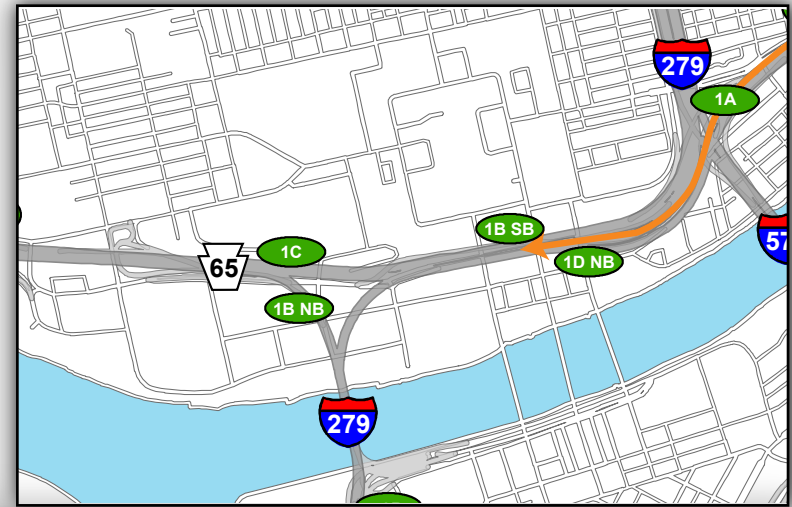

Gold 1: Getting to the Game

- From Northeast (Rt 28 South)
- Exit Left following signs for Rt. 28S/North Shore
- Continue Straight on E Lacock Street through 2 traffic signals
- Turn Left on Federal Street (3rd traffic signal)
- Turn Right on W General Robinson Street (1st traffic signal)
- Follow W General Robinson Street through 2 traffic signals
- Turn Right into Gold Lot 1

Overview Map

North Shore Campus Map

@Heinzfield
#Heinzfieldtraffic

Live Traffic & Parking Updates
On the Web & On the Air

Steelers - FM 102.5 WDVE
Panthers - FM 93.7 The Fan

Gold 1: Leaving the Game

— To Northeast (Rt 28 North) 28

- Turn Left out of lot using Exit D onto General Robinson Street
- Use both lanes through Tony Dorsett intersection (1st traffic signal)
- Continue Straight in left two lanes on General Robinson Street through 4 traffic signals
- Use Left two lanes towards Rt 28NB / Chestnut Street / East Ohio Street / Etna
- Use Left two lanes to continue toward Rt 28NB

North Shore Campus Map

Map Legend

- Light Rail Station
- Stadium Gates
- ADA Drop Off/Pick Up
- Pedestrian Access Only

@Heinzfield
#Heinzfieldtraffic

Live Traffic & Parking Updates
On the Web & On the Air