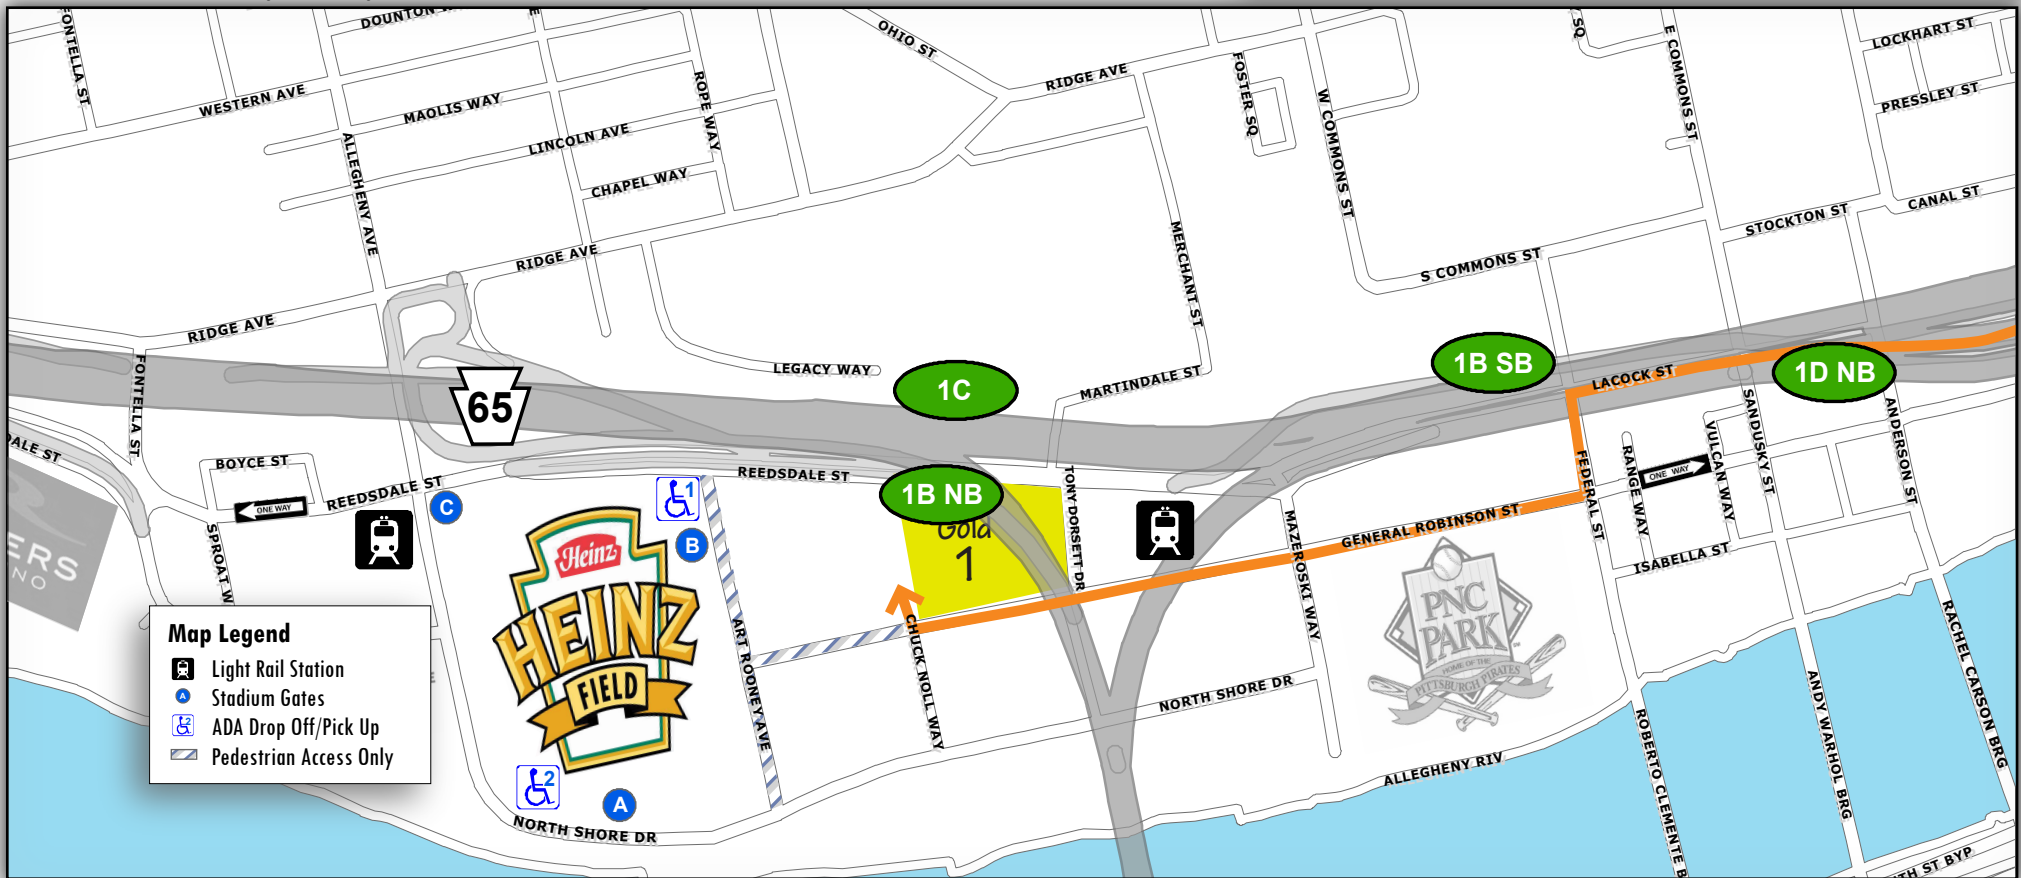

Gold 1: Getting to the Game

- From Northeast (Rt 28 South)
- Exit Left following signs for Rt. 28S/North Shore
- Continue Straight on E Lacock Street through 2 traffic signals
- Turn Left on Federal Street (3rd traffic signal)
- Turn Right on W General Robinson Street (1st traffic signal)
- Follow W General Robinson Street through 2 traffic signals
- Turn Right into Gold Lot 1

Overview Map

North Shore Campus Map

@Heinzfield
#Heinzfieldtraffic

Live Traffic & Parking Updates
On the Web & On the Air

Steelers - FM 102.5 WDVE
Panthers - FM 93.7 The Fan

Gold 1: Leaving the Game

— To Northeast (Rt 28 North) 28

- Turn Left out of lot using Exit D onto General Robinson Street
- Use both lanes through Tony Dorsett intersection (1st traffic signal)
- Continue Straight in left two lanes on General Robinson Street through 4 traffic signals
- Use Left two lanes towards Rt 28NB / Chestnut Street / East Ohio Street / Etna
- Use Left two lanes to continue toward Rt 28NB

North Shore Campus Map

Map Legend

- Light Rail Station
- Stadium Gates
- ADA Drop Off/Pick Up
- Pedestrian Access Only

@Heinzfield
#Heinzfieldtraffic

Live Traffic & Parking Updates
On the Web & On the Air