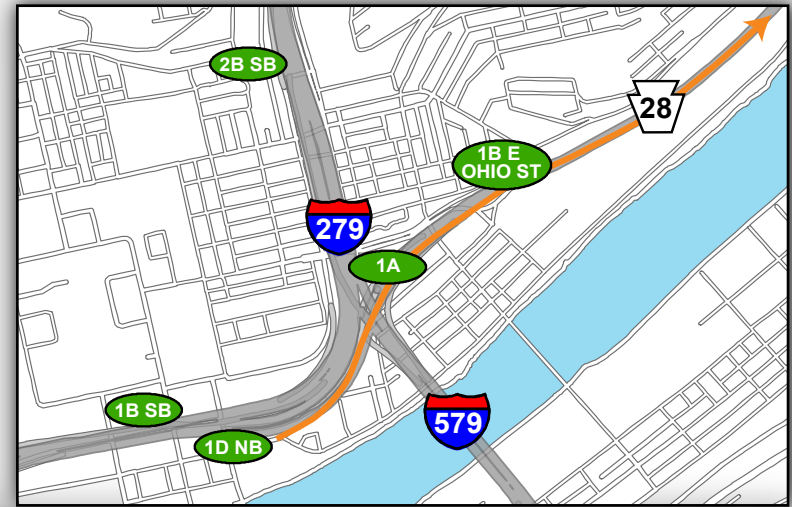

Gold 1: Getting to the Game

- From Northeast (Rt 28 South)
- Exit Left following signs for Rt. 28S/North Shore
- Continue Straight on E Lacock Street through 2 traffic signals
- Turn Left on Federal Street (3rd traffic signal)
- Turn Right on W General Robinson Street (1st traffic signal)
- Follow W General Robinson Street through 2 traffic signals
- Turn Right into Gold Lot 1

Overview Map

North Shore Campus Map

@Heinzfield
#Heinzfieldtraffic

Live Traffic & Parking Updates
On the Web & On the Air

Steelers - FM 102.5 WDVE
Panthers - FM 93.7 The Fan

Gold 1: Leaving the Game

— To Northeast (Rt 28 North) 28

- Turn Left out of lot using Exit D onto General Robinson Street
- Use both lanes through Tony Dorsett intersection (1st traffic signal)
- Continue Straight in left two lanes on General Robinson Street through 4 traffic signals
- Use Left two lanes towards Rt 28NB / Chestnut Street / East Ohio Street / Etna
- Use Left two lanes to continue toward Rt 28NB

North Shore Campus Map

Map Legend

- Light Rail Station
- Stadium Gates
- ADA Drop Off/Pick Up
- Pedestrian Access Only

@Heinzfield
#Heinzfieldtraffic

Live Traffic & Parking Updates
On the Web & On the Air