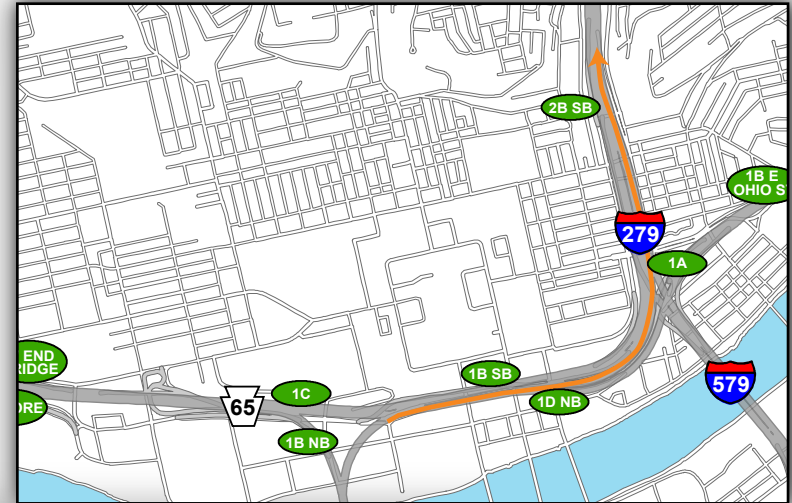

Gold 2: Getting to the Game

- From North (I-279 South)
- Take Exit 1B North Shore on Right
- Merge onto Reedsdale Street
- Turn Left on Tony Dorsett Drive (1st traffic signal)
- Continue Straight through General Robinson Street (traffic signal)
- Turn Right on North Shore Drive
- Turn Right on Chuck Noll Way and get into rightmost lane
- Turn Right into Gold Lot 2
- North Shore Alternate Route

Overview Map

North Shore Campus Map

Map Legend

- Light Rail Station
- Stadium Gates
- ADA Drop Off/Pick Up
- Pedestrian Access Only

@Heinzfield
#Heinzfieldtraffic

Live Traffic & Parking Updates
On the Web & On the Air

Steelers - FM 102.5 WDVE
Panthers - FM 93.7 The Fan

Gold 2: Leaving the Game

— To North (I-279 North)

- Turn Right out of lot onto Tony Dorsett Drive
- Turn Left onto North Shore Drive
- Get into Left added contraflow lane after Tony Dorsett Drive
- Turn Left onto Mazerowski Way
- Use Left added contraflow lane through General Robinson (traffic signal)
- Merge Right onto I-279N HOV ramp (traffic signal)
- Continue onto I-279N

North Shore Campus Map

Map Legend

- Light Rail Station
- Stadium Gates
- ADA Drop Off/Pick Up
- Pedestrian Access Only

@Heinzfield
#Heinzfieldtraffic

Live Traffic & Parking Updates
On the Web & On the Air