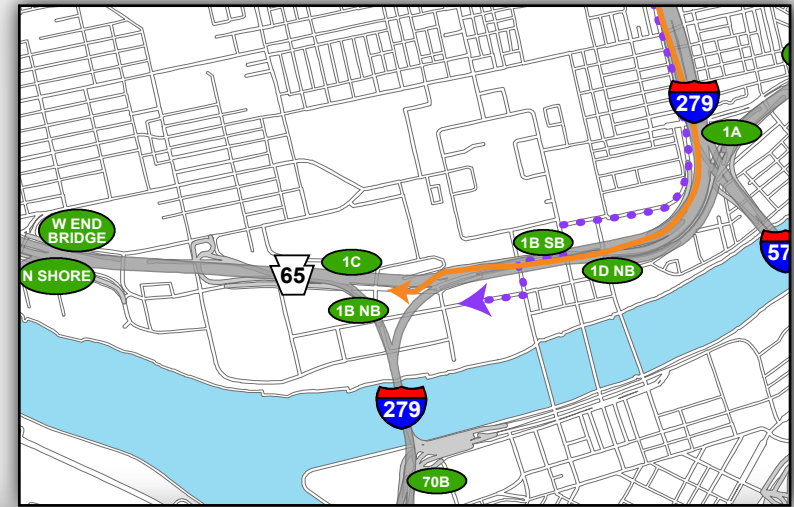

Gold 2: Getting to the Game

- From North (I-279 South)
- Take Exit 1B North Shore on Right
- Merge onto Reedsdale Street
- Turn Left on Tony Dorsett Drive (1st traffic signal)
- Continue Straight through General Robinson Street (traffic signal)
- Turn Right on North Shore Drive
- Turn Right on Chuck Noll Way and get into rightmost lane
- Turn Right into Gold Lot 2
- North Shore Alternate Route

Overview Map

North Shore Campus Map

Map Legend

- Light Rail Station
- Stadium Gates
- ADA Drop Off/Pick Up
- Pedestrian Access Only

@Heinzfield
#Heinzfieldtraffic

Live Traffic & Parking Updates
On the Web & On the Air

Steelers - FM 102.5 WDVE
Panthers - FM 93.7 The Fan

Gold 2: Leaving the Game

— To North (I-279 North)

- Turn Right out of lot onto Tony Dorsett Drive
- Turn Left onto North Shore Drive
- Get into Left added contraflow lane after Tony Dorsett Drive
- Turn Left onto Mazerowski Way
- Use Left added contraflow lane through General Robinson (traffic signal)
- Merge Right onto I-279N HOV ramp (traffic signal)
- Continue onto I-279N

North Shore Campus Map

Map Legend

- Light Rail Station
- Stadium Gates
- ADA Drop Off/Pick Up
- Pedestrian Access Only

@Heinzfield
#Heinzfieldtraffic

Live Traffic & Parking Updates
On the Web & On the Air