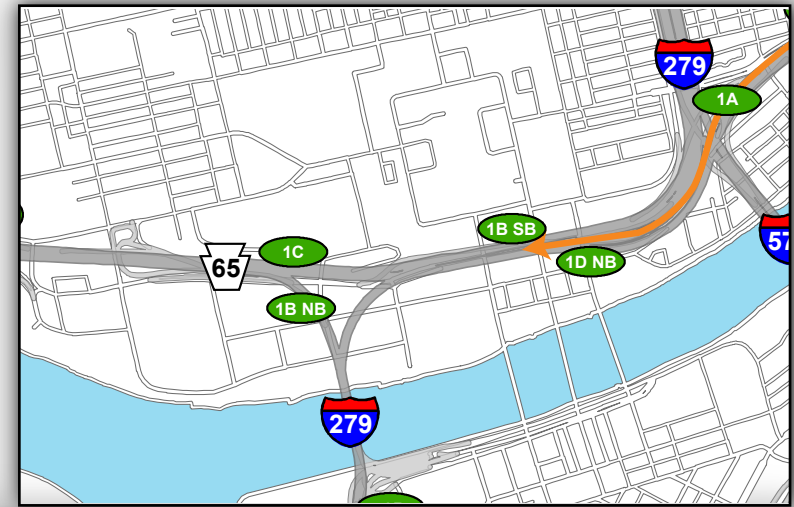

## Gold 2: Getting to the Game

— From Northeast (Rt 28 South)

- Exit Left following signs for Rt. 28S/North Shore
- Continue Straight on E Lacock Street through 2 traffic signals
- Turn Left on Federal Street (3rd traffic signal)
- Turn Right on W General Robinson Street (1st traffic signal)
- Turn Left on Mazeroski Way (1st traffic signal)
- Turn Right on North Shore Drive
- Turn Right on Chuck Noll Way and get in Rightmost lane
- Turn Right into Gold Lot 2

Overview Map

North Shore Campus Map

**Map Legend**

- Light Rail Station
- Stadium Gates
- ADA Drop Off/Pick Up
- Pedestrian Access Only

@Heinzfield  
#Heinzfieldtraffic

Live Traffic & Parking Updates  
On the Web & On the Air

## Gold 2: Leaving the Game

— To Northeast (Rt 28 North)

- Turn Left out of lot onto Chuck Noll Way and get into Leftmost lane
- Turn Left onto North Shore Drive
- Continue Straight in both Right lanes after Tony Dorsett Drive
- Turn Left onto Mazeroski Way
- Turn Right onto W General Robinson Street using both Right lanes (1st traffic signal)
- Continue Straight on E General Robinson Street through 3 traffic signals
- Use Left two lanes towards Rt 28NB / Chestnut Street / East Ohio Street / Etna
- Use Left two lanes to continue toward Rt 28NB

## Overview Map