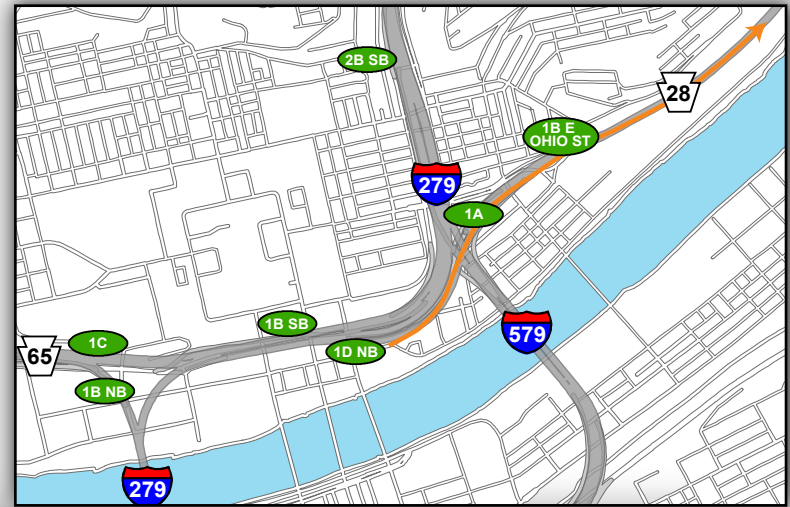

## Gold 2: Getting to the Game

— From Northeast (Rt 28 South)

- Exit Left following signs for Rt. 28S/North Shore
- Continue Straight on E Lacock Street through 2 traffic signals
- Turn Left on Federal Street (3rd traffic signal)
- Turn Right on W General Robinson Street (1st traffic signal)
- Turn Left on Mazeroski Way (1st traffic signal)
- Turn Right on North Shore Drive
- Turn Right on Chuck Noll Way and get in Rightmost lane
- Turn Right into Gold Lot 2

Overview Map

North Shore Campus Map

**Map Legend**

- Light Rail Station
- Stadium Gates
- ADA Drop Off/Pick Up
- Pedestrian Access Only

@Heinzfield  
#Heinzfieldtraffic

Live Traffic & Parking Updates  
On the Web & On the Air

## Gold 2: Leaving the Game

— To Northeast (Rt 28 North)

- Turn Left out of lot onto Chuck Noll Way and get into Leftmost lane
- Turn Left onto North Shore Drive
- Continue Straight in both Right lanes after Tony Dorsett Drive
- Turn Left onto Mazeroski Way
- Turn Right onto W General Robinson Street using both Right lanes (1st traffic signal)
- Continue Straight on E General Robinson Street through 3 traffic signals
- Use Left two lanes towards Rt 28NB / Chestnut Street / East Ohio Street / Etna
- Use Left two lanes to continue toward Rt 28NB

## Overview Map