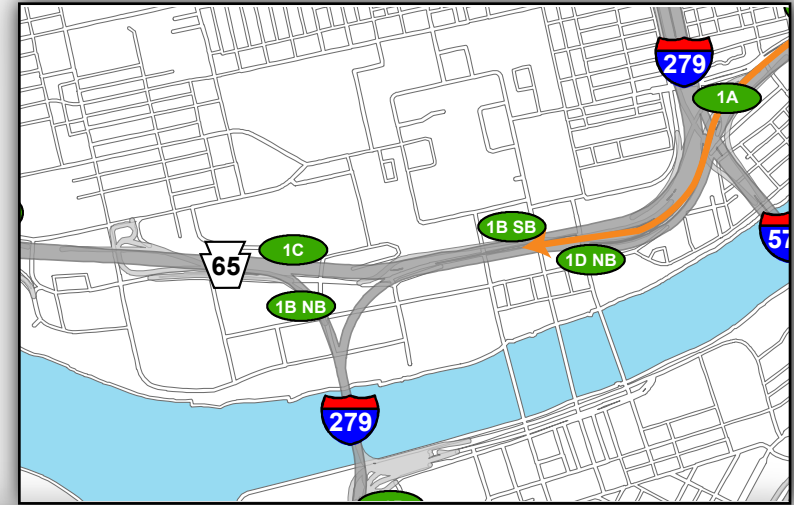

Gold 3: Getting to the Game

From Northeast (Rt 28 South)

- Exit Left following signs for Rt. 28S/North Shore
- Continue Straight on E Lacock Street through 2 traffic signals
- Turn Left on Federal Street (3rd traffic signal)
- Turn Right on W General Robinson Street (1st traffic signal)
- Turn Left on Mazeroski Way (1st traffic signal)
- Turn Right on North Shore Drive
- Turn Left into Gold Lot 3

North Shore Campus Map

@Heinzfield
#Heinzfieldtraffic

Live Traffic & Parking Updates
On the Web & On the Air

Steelers - FM 102.5 WDVE
Panthers - FM 93.7 The Fan

Gold 3: Leaving the Game

— To Northeast (Rt 28 North)

- Turn Right onto North Shore Drive
- Use both Right lanes
- Turn Left onto Mazerowski Way
- Turn Right onto General Robinson Street using both Right lanes (1st traffic signal)
- Continue Straight on General Robinson Street through 3 traffic signals
- Use Left two lanes towards Rt 28NB / Chestnut Street / East Ohio Street / Etna
- Use Left two lanes to continue toward Rt 28NB

Overview Map

North Shore Campus Map

Map Legend

- Light Rail Station
- Stadium Gates
- ADA Drop Off/Pick Up
- Pedestrian Access Only

@Heinzfield
#Heinzfieldtraffic

Live Traffic & Parking Updates
On the Web & On the Air