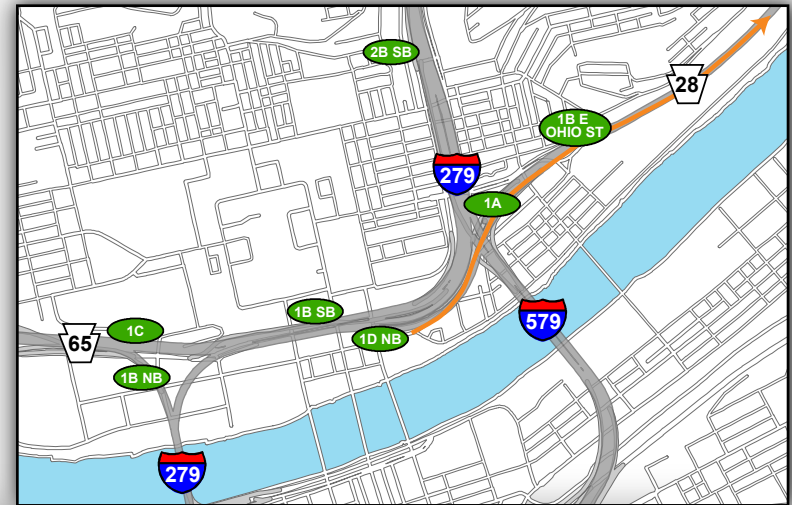

Gold 3: Getting to the Game

From Northeast (Rt 28 South)

- Exit Left following signs for Rt. 28S/North Shore
- Continue Straight on E Lacock Street through 2 traffic signals
- Turn Left on Federal Street (3rd traffic signal)
- Turn Right on W General Robinson Street (1st traffic signal)
- Turn Left on Mazeroski Way (1st traffic signal)
- Turn Right on North Shore Drive
- Turn Left into Gold Lot 3

North Shore Campus Map

@Heinzfield
#Heinzfieldtraffic

Live Traffic & Parking Updates
On the Web & On the Air

Steelers - FM 102.5 WDVE
Panthers - FM 93.7 The Fan

Gold 3: Leaving the Game

— To Northeast (Rt 28 North)

- Turn Right onto North Shore Drive
- Use both Right lanes
- Turn Left onto Mazerowski Way
- Turn Right onto General Robinson Street using both Right lanes (1st traffic signal)
- Continue Straight on General Robinson Street through 3 traffic signals
- Use Left two lanes towards Rt 28NB / Chestnut Street / East Ohio Street / Etna
- Use Left two lanes to continue toward Rt 28NB

Overview Map

North Shore Campus Map

Map Legend

- Light Rail Station
- Stadium Gates
- ADA Drop Off/Pick Up
- Pedestrian Access Only

@Heinzfield
#Heinzfieldtraffic

Live Traffic & Parking Updates
On the Web & On the Air