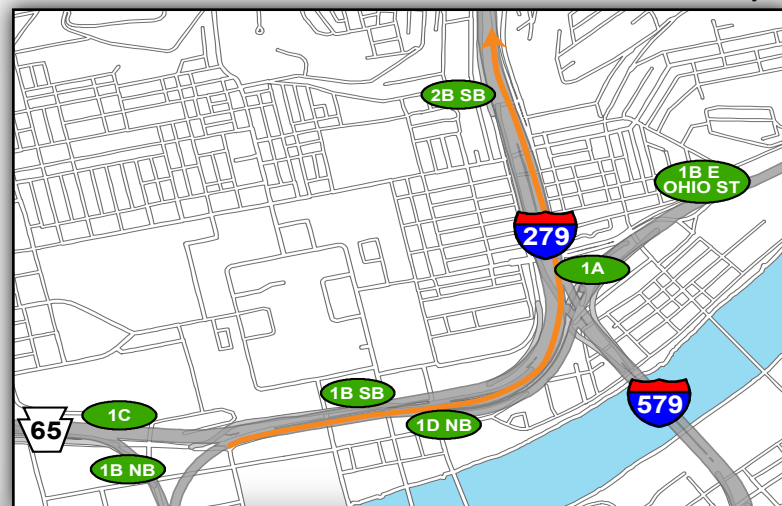

Gold 4: Getting to the Game

From North (I-279 South)

- Take Exit 2B East Street on Right
- Continue on East Street past East Ohio St (3rd traffic signal)
- Stay Right on N Canal St
- Turn Left on Stockton Avenue
- Turn Left on Sandusky Street (2nd traffic signal)
- Turn Right on E Lacock Street (1st traffic signal)
- Turn Left on Federal Street (1st traffic signal)
- Turn Right on W General Robinson Street (1st traffic signal)
- Turn Left on Mazeroski Way (1st traffic signal)
- Turn Right on North Shore Drive (traffic signal)
- Turn Right into Gold Lot 4

Overview Map

North Shore Campus Map

Map Legend

- Light Rail Station
- Stadium Gates
- ADA Drop Off/Pick Up
- Pedestrian Access Only

@Heinzfield
#Heinzfieldtraffic

Live Traffic & Parking Updates
On the Web & On the Air

Steelers - FM 102.5 WDVE
Panthers - FM 93.7 The Fan

Gold 4: Leaving the Game

— To North (I-279 North)

- Turn Left onto North Shore Drive
- Get into Left added contraflow lane
- Turn Left onto Mazeroski Way
- Use Left added contraflow lane through General Robinson (traffic signal)
- Merge Right onto I-279N HOV ramp (traffic signal)
- Continue onto I-279N