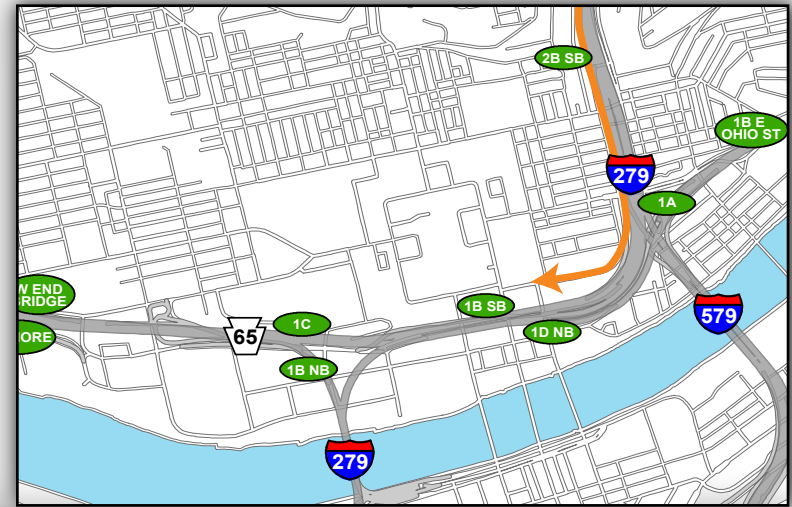

Gold 4: Getting to the Game

From North (I-279 South)

- Take Exit 2B East Street on Right
- Continue on East Street past East Ohio St (3rd traffic signal)
- Stay Right on N Canal St
- Turn Left on Stockton Avenue
- Turn Left on Sandusky Street (2nd traffic signal)
- Turn Right on E Lacock Street (1st traffic signal)
- Turn Left on Federal Street (1st traffic signal)
- Turn Right on W General Robinson Street (1st traffic signal)
- Turn Left on Mazeroski Way (1st traffic signal)
- Turn Right on North Shore Drive (traffic signal)
- Turn Right into Gold Lot 4

Overview Map

North Shore Campus Map

Map Legend

- Light Rail Station
- Stadium Gates
- ADA Drop Off/Pick Up
- Pedestrian Access Only

@Heinzfield
#Heinzfieldtraffic

Live Traffic & Parking Updates
On the Web & On the Air

Steelers - FM 102.5 WDVE
Panthers - FM 93.7 The Fan

Gold 4: Leaving the Game

— To North (I-279 North)

- Turn Left onto North Shore Drive
- Get into Left added contraflow lane
- Turn Left onto Mazeroski Way
- Use Left added contraflow lane through General Robinson (traffic signal)
- Merge Right onto I-279N HOV ramp (traffic signal)
- Continue onto I-279N