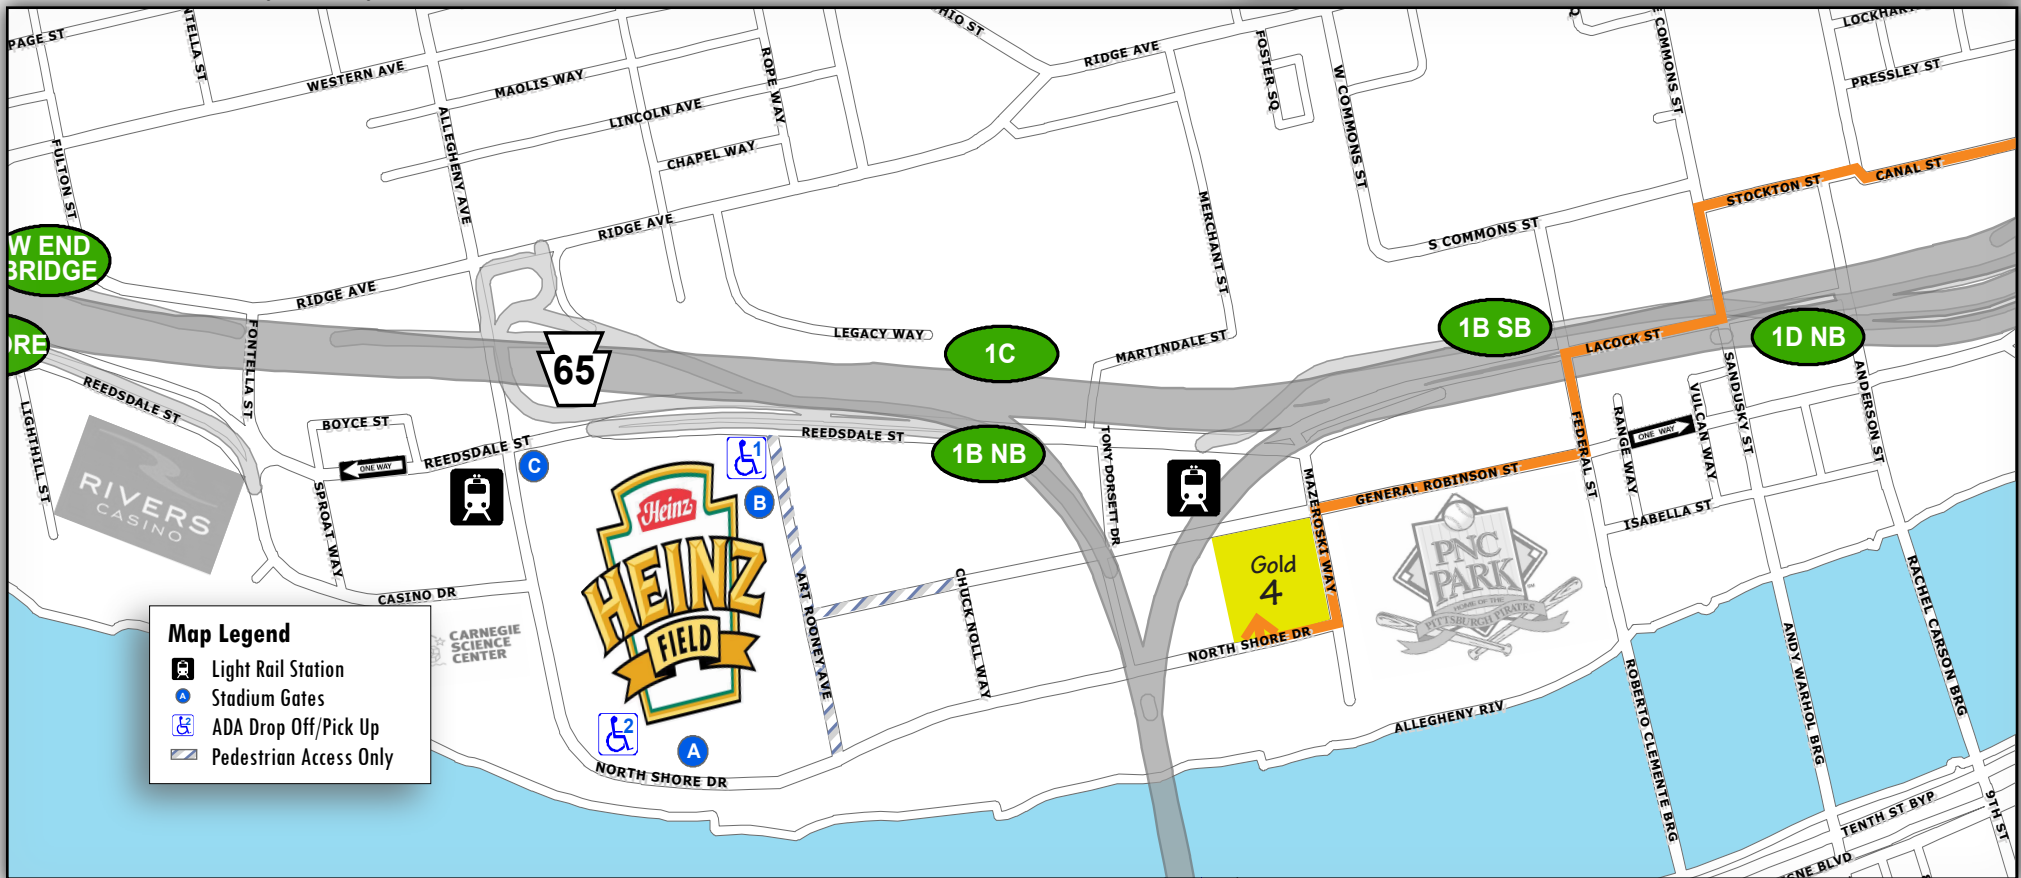

Gold 4: Getting to the Game

From North (I-279 South)

- Take Exit 2B East Street on Right
- Continue on East Street past East Ohio St (3rd traffic signal)
- Stay Right on N Canal St
- Turn Left on Stockton Avenue
- Turn Left on Sandusky Street (2nd traffic signal)
- Turn Right on E Lacock Street (1st traffic signal)
- Turn Left on Federal Street (1st traffic signal)
- Turn Right on W General Robinson Street (1st traffic signal)
- Turn Left on Mazeroski Way (1st traffic signal)
- Turn Right on North Shore Drive (traffic signal)
- Turn Right into Gold Lot 4

Overview Map

North Shore Campus Map

Map Legend

- Light Rail Station
- Stadium Gates
- ADA Drop Off/Pick Up
- Pedestrian Access Only

@Heinzfield
#Heinzfieldtraffic

Live Traffic & Parking Updates
On the Web & On the Air

Steelers - FM 102.5 WDVE
Panthers - FM 93.7 The Fan

Gold 4: Leaving the Game

— To North (I-279 North)

- Turn Left onto North Shore Drive
- Get into Left added contraflow lane
- Turn Left onto Mazeroski Way
- Use Left added contraflow lane through General Robinson (traffic signal)
- Merge Right onto I-279N HOV ramp (traffic signal)
- Continue onto I-279N