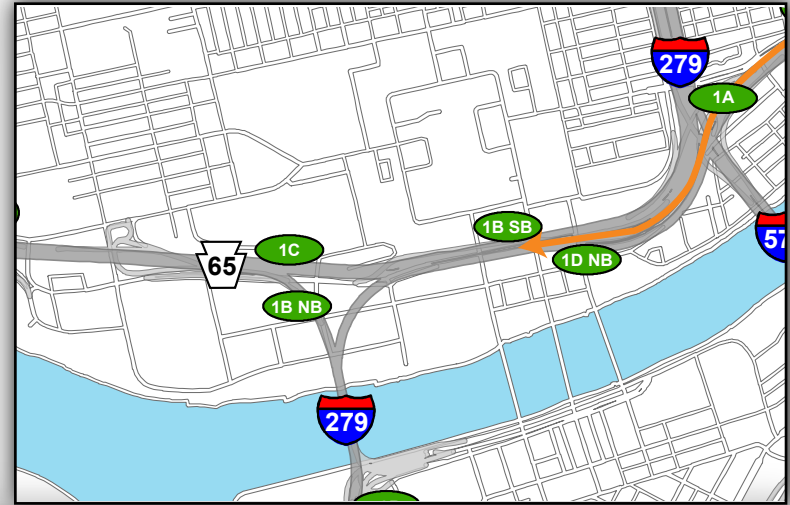

Gold 4: Getting to the Game

- From Northeast (Rt 28 South)
- Exit Left following signs for Rt. 28S/North Shore
- Continue Straight on E Lacock Street through 2 traffic signals
- Turn Left on Federal Street (3rd traffic signal)
- Turn Right on W General Robinson Street (1st traffic signal)
- Turn Left on Mazeroski Way (1st traffic signal)
- Turn Right on North Shore Drive
- Turn Right into Gold Lot 4

North Shore Campus Map

Map Legend

- Light Rail Station
- Stadium Gates
- ADA Drop Off/Pick Up
- Pedestrian Access Only

@Heinzfield
#Heinzfieldtraffic

Live Traffic & Parking Updates
On the Web & On the Air

Steelers - FM 102.5 WDVE
Panthers - FM 93.7 The Fan

Gold 4: Leaving the Game

— To Northeast (Rt 28 North)

- Turn Left onto North Shore Drive
- Use both Right lanes
- Turn Left onto Mazeroski Way
- Turn Right onto General Robinson Street using both Right lanes (1st traffic signal)
- Continue Straight on General Robinson Street through 3 traffic signals
- Use Left two lanes towards Rt 28NB / Chestnut Street / East Ohio Street / Etna
- Use Left two lanes to continue toward Rt 28NB

Overview Map

North Shore Campus Map

Map Legend

- Light Rail Station
- Stadium Gates
- ADA Drop Off/Pick Up
- Pedestrian Access Only

@Heinzfield
#Heinzfieldtraffic

Live Traffic & Parking Updates
On the Web & On the Air