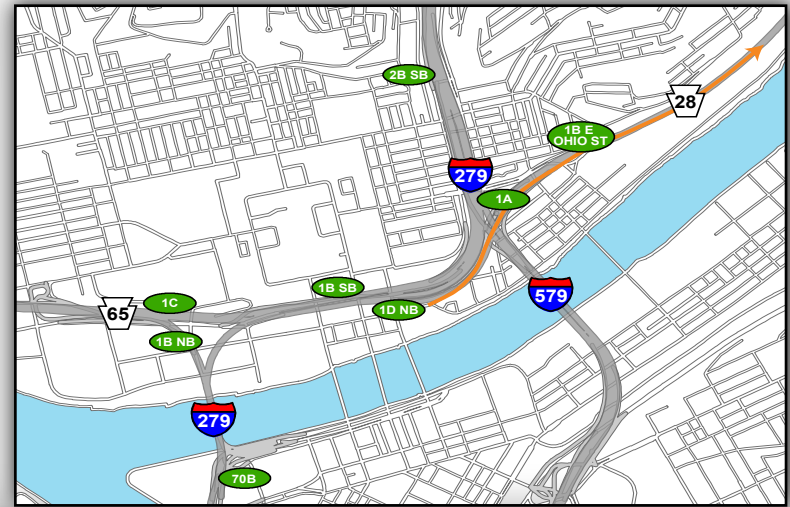

Gold 4: Getting to the Game

- From Northeast (Rt 28 South)
- Exit Left following signs for Rt. 28S/North Shore
- Continue Straight on E Lacock Street through 2 traffic signals
- Turn Left on Federal Street (3rd traffic signal)
- Turn Right on W General Robinson Street (1st traffic signal)
- Turn Left on Mazeroski Way (1st traffic signal)
- Turn Right on North Shore Drive
- Turn Right into Gold Lot 4

North Shore Campus Map

Map Legend

- Light Rail Station
- Stadium Gates
- ADA Drop Off/Pick Up
- Pedestrian Access Only

@Heinzfield
#Heinzfieldtraffic

Live Traffic & Parking Updates
On the Web & On the Air

Steelers - FM 102.5 WDVE
Panthers - FM 93.7 The Fan

Gold 4: Leaving the Game

— To Northeast (Rt 28 North)

- Turn Left onto North Shore Drive
- Use both Right lanes
- Turn Left onto Mazeroski Way
- Turn Right onto General Robinson Street using both Right lanes (1st traffic signal)
- Continue Straight on General Robinson Street through 3 traffic signals
- Use Left two lanes towards Rt 28NB / Chestnut Street / East Ohio Street / Etna
- Use Left two lanes to continue toward Rt 28NB

Overview Map

North Shore Campus Map

Map Legend

- Light Rail Station
- Stadium Gates
- ADA Drop Off/Pick Up
- Pedestrian Access Only

@Heinzfield
#Heinzfieldtraffic

Live Traffic & Parking Updates
On the Web & On the Air