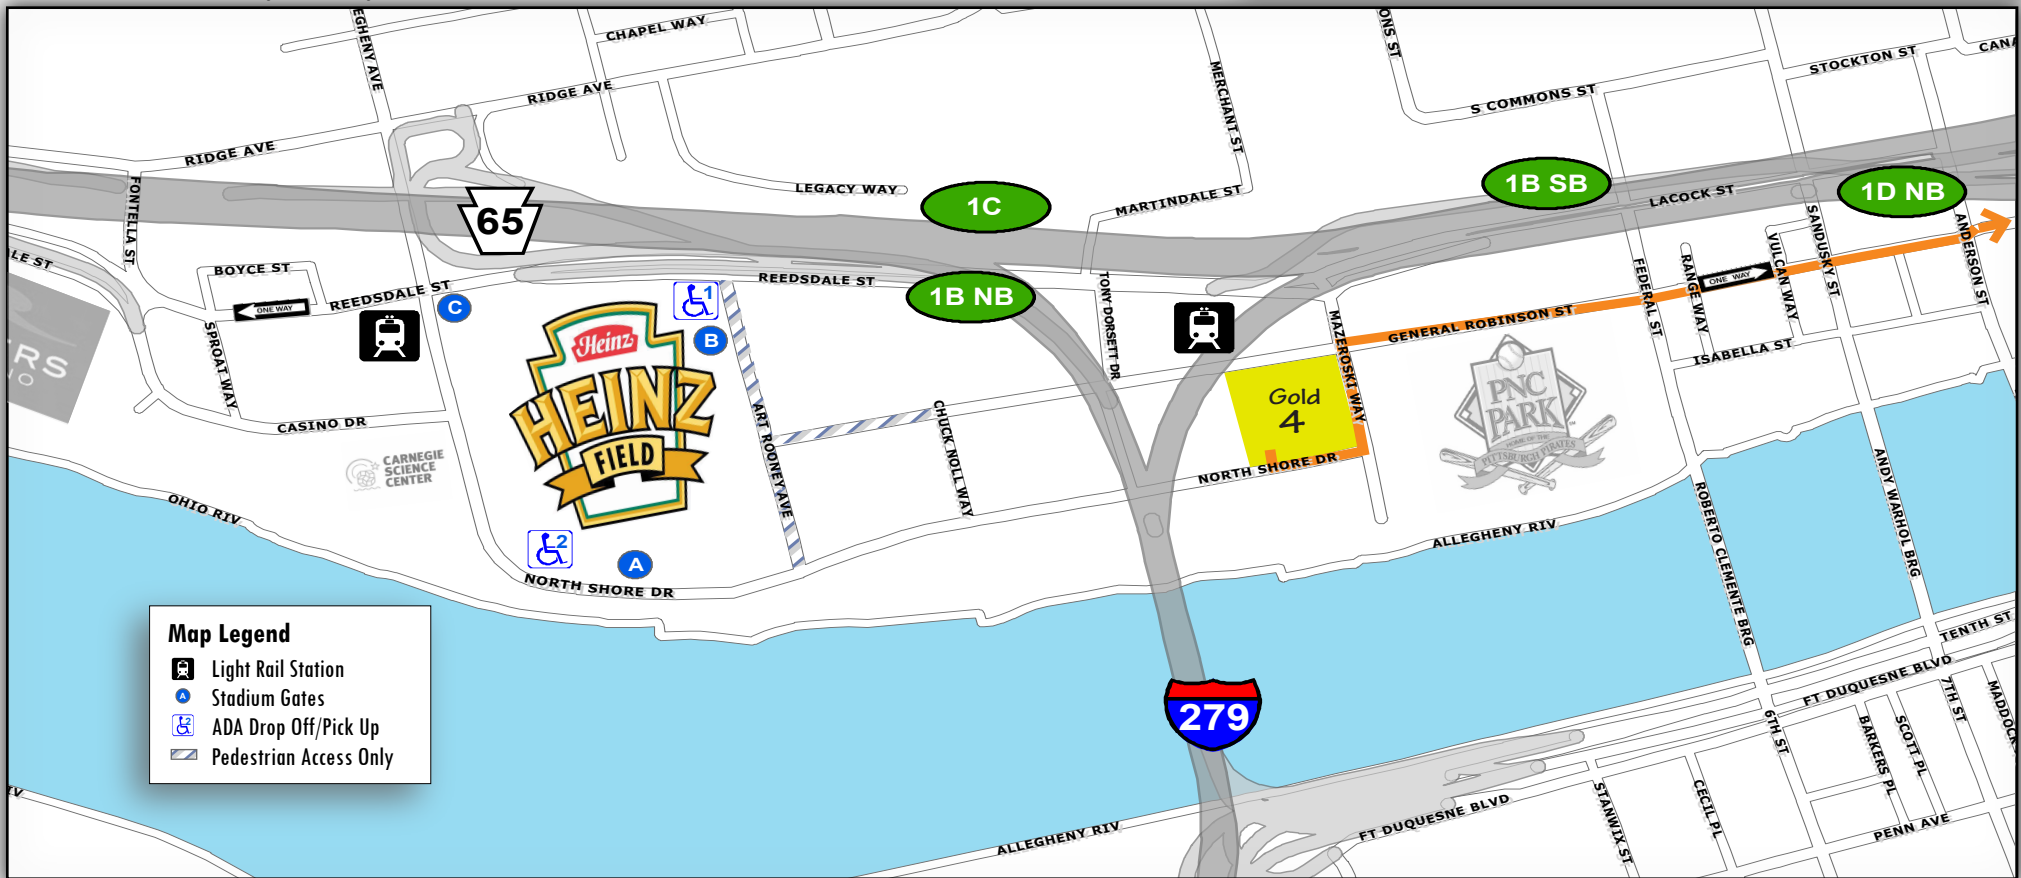

Gold 4: Getting to the Game

- From Northeast (Rt 28 South)
- Exit Left following signs for Rt. 28S/North Shore
- Continue Straight on E Lacock Street through 2 traffic signals
- Turn Left on Federal Street (3rd traffic signal)
- Turn Right on W General Robinson Street (1st traffic signal)
- Turn Left on Mazeroski Way (1st traffic signal)
- Turn Right on North Shore Drive
- Turn Right into Gold Lot 4

North Shore Campus Map

Map Legend

- Light Rail Station
- Stadium Gates
- ADA Drop Off/Pick Up
- Pedestrian Access Only

@Heinzfield
#Heinzfieldtraffic

Live Traffic & Parking Updates
On the Web & On the Air

Steelers - FM 102.5 WDVE
Panthers - FM 93.7 The Fan

Gold 4: Leaving the Game

— To Northeast (Rt 28 North)

- Turn Left onto North Shore Drive
- Use both Right lanes
- Turn Left onto Mazeroski Way
- Turn Right onto General Robinson Street using both Right lanes (1st traffic signal)
- Continue Straight on General Robinson Street through 3 traffic signals
- Use Left two lanes towards Rt 28NB / Chestnut Street / East Ohio Street / Etna
- Use Left two lanes to continue toward Rt 28NB

Overview Map

North Shore Campus Map

Map Legend

- Light Rail Station
- Stadium Gates
- ADA Drop Off/Pick Up
- Pedestrian Access Only

@Heinzfield
#Heinzfieldtraffic

Live Traffic & Parking Updates
On the Web & On the Air