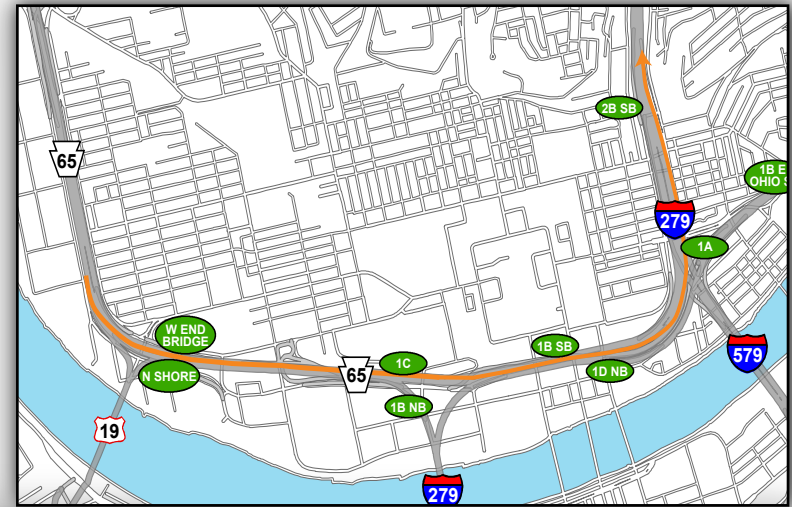

Green 21: Getting to the Game

— From North (I-279 South)

- Take Exit 1B North Shore on Right
- Merge onto Reedsdale Street
- Continue Straight on Reedsdale Street through 2 traffic signals
- Turn Right into Green Lot 21
- • • North Shore Alternate Route

Overview Map

North Shore Campus Map

Map Legend

- Light Rail Station
- Stadium Gates
- ADA Drop Off/Pick Up
- Pedestrian Access Only

@Heinzfield
#Heinzfieldtraffic

Live Traffic & Parking Updates
On the Web & On the Air

Steelers - FM 102.5 WDVE
Panthers - FM 93.7 The Fan

Green 21: Leaving the Game

— To North (I-279 North)

- Turn Right out of lot onto Reedsdale Street
- Use Right two lanes to turn Right onto Fontella Street (traffic signal)
- Bear Left onto Fulton Street and get into middle lane
- Turn Left onto Western Avenue (traffic signal)
- Stay Right onto Chateau Street
- Use Left lane to forced Left turn under Rt 65 and onto Beaver Avenue
- Take the ramp on the Left to I-279 / Downtown / Pittsburgh
- Stay in Left lane onto Rt 65S
- Exit Left onto I-279N

Overview Map

North Shore Campus Map

@Heinzfield
#Heinzfieldtraffic

Live Traffic & Parking Updates
On the Web & On the Air

Steelers - FM 102.5 WDVE
Panthers - FM 93.7 The Fan