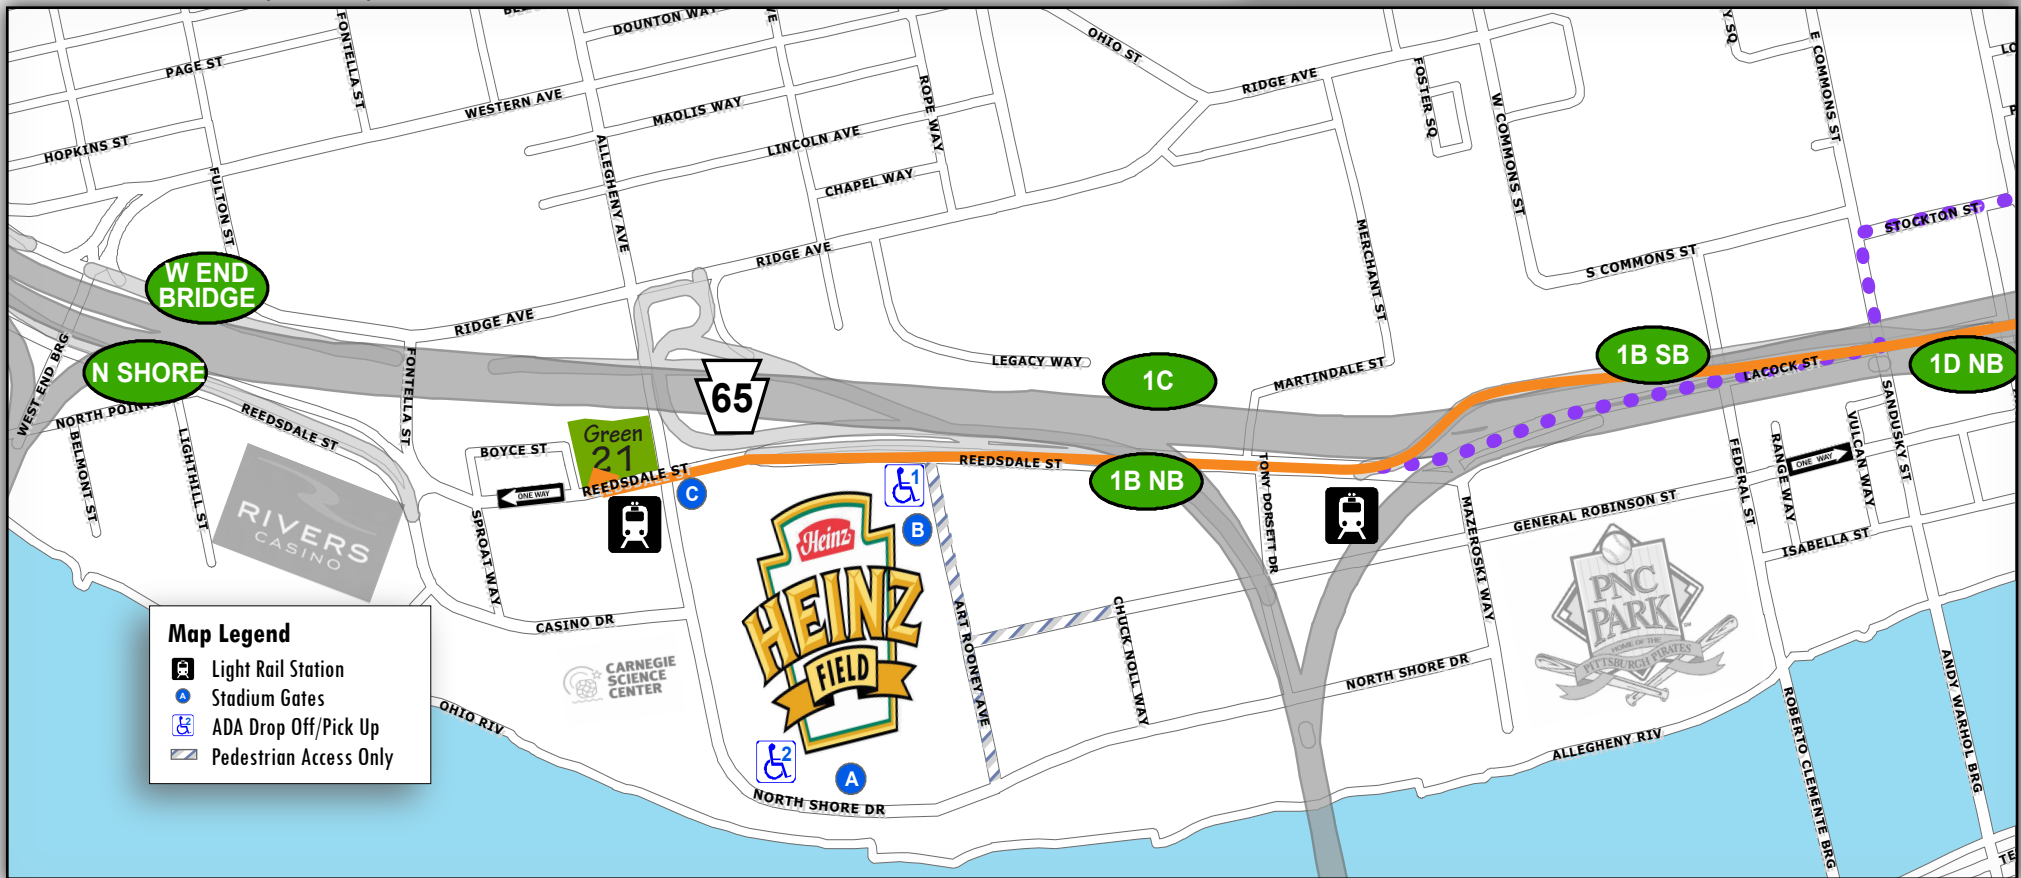

Green 21: Getting to the Game

— From North (I-279 South)

- Take Exit 1B North Shore on Right
- Merge onto Reedsdale Street
- Continue Straight on Reedsdale Street through 2 traffic signals
- Turn Right into Green Lot 21
- • • North Shore Alternate Route

Overview Map

North Shore Campus Map

Map Legend

- Light Rail Station
- Stadium Gates
- ADA Drop Off/Pick Up
- Pedestrian Access Only

@Heinzfield
#Heinzfieldtraffic

Live Traffic & Parking Updates
On the Web & On the Air

Steelers - FM 102.5 WDVE
Panthers - FM 93.7 The Fan

Green 21: Leaving the Game

— To North (I-279 North)

- Turn Right out of lot onto Reedsdale Street
- Use Right two lanes to turn Right onto Fontella Street (traffic signal)
- Bear Left onto Fulton Street and get into middle lane
- Turn Left onto Western Avenue (traffic signal)
- Stay Right onto Chateau Street
- Use Left lane to forced Left turn under Rt 65 and onto Beaver Avenue
- Take the ramp on the Left to I-279 / Downtown / Pittsburgh
- Stay in Left lane onto Rt 65S
- Exit Left onto I-279N

Overview Map

North Shore Campus Map

@Heinzfield
#Heinzfieldtraffic

Live Traffic & Parking Updates
On the Web & On the Air

Steelers - FM 102.5 WDVE
Panthers - FM 93.7 The Fan