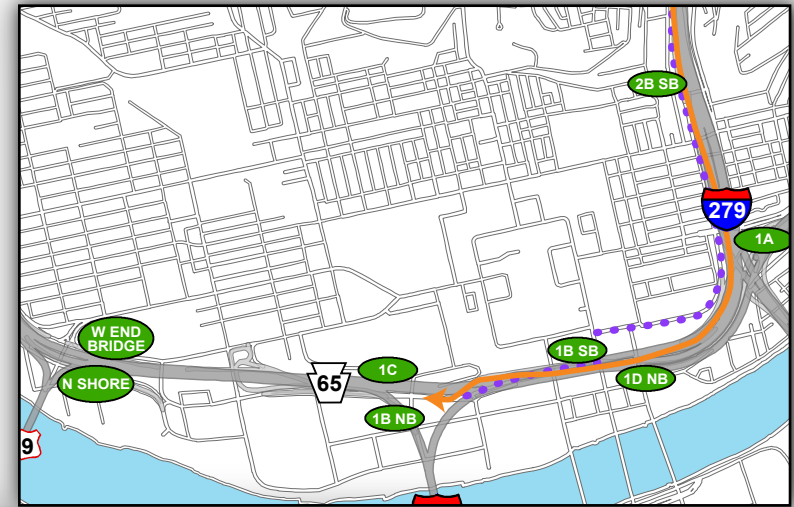

Green 21: Getting to the Game

— From North (I-279 South)

- Take Exit 1B North Shore on Right
- Merge onto Reedsdale Street
- Continue Straight on Reedsdale Street through 2 traffic signals
- Turn Right into Green Lot 21
- • • North Shore Alternate Route

Overview Map

North Shore Campus Map

Map Legend

- Light Rail Station
- Stadium Gates
- ADA Drop Off/Pick Up
- Pedestrian Access Only

@Heinzfield
#Heinzfieldtraffic

Live Traffic & Parking Updates
On the Web & On the Air

Steelers - FM 102.5 WDVE
Panthers - FM 93.7 The Fan

Green 21: Leaving the Game

— To North (I-279 North)

- Turn Right out of lot onto Reedsdale Street
- Use Right two lanes to turn Right onto Fontella Street (traffic signal)
- Bear Left onto Fulton Street and get into middle lane
- Turn Left onto Western Avenue (traffic signal)
- Stay Right onto Chateau Street
- Use Left lane to forced Left turn under Rt 65 and onto Beaver Avenue
- Take the ramp on the Left to I-279 / Downtown / Pittsburgh
- Stay in Left lane onto Rt 65S
- Exit Left onto I-279N

Overview Map

North Shore Campus Map

@Heinzfield
#Heinzfieldtraffic

Live Traffic & Parking Updates
On the Web & On the Air

Steelers - FM 102.5 WDVE
Panthers - FM 93.7 The Fan