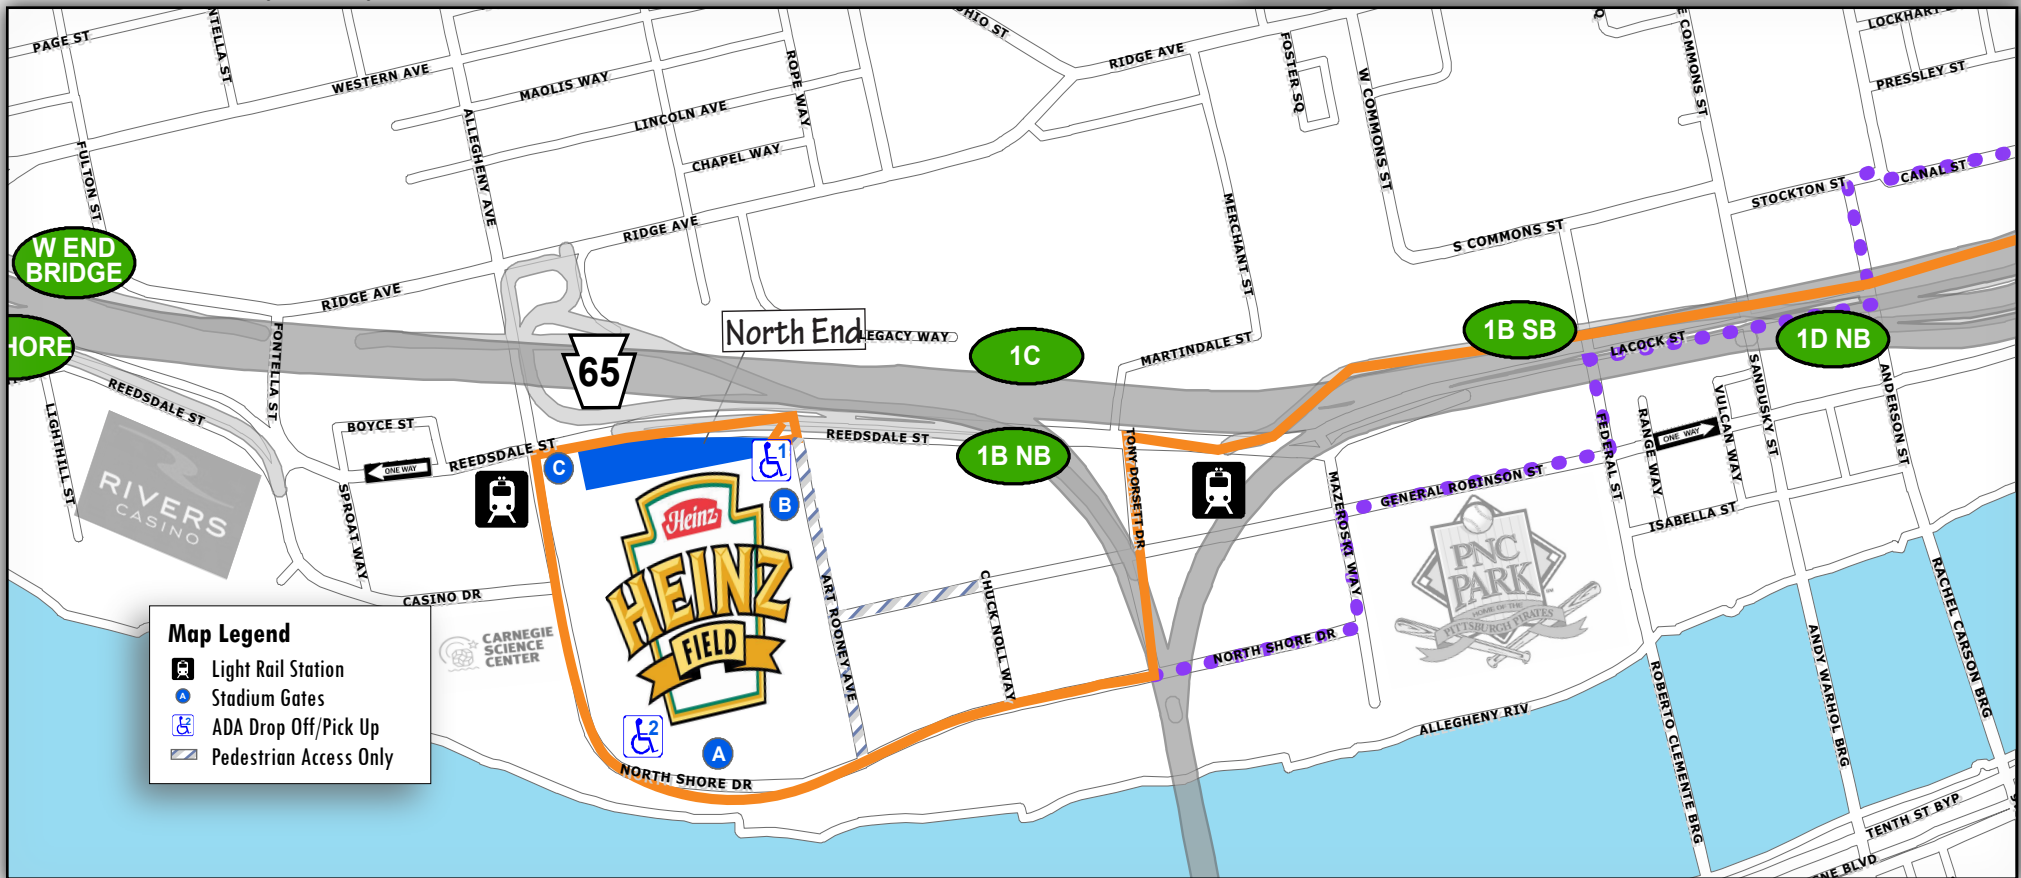

# North End: Getting to the Game

- From North (I-279 South)
- Take Exit 1B North Shore on Right
- Merge onto Reedsdale Street
- Turn Left on Tony Dorsett Drive (1st traffic signal)
- Continue Straight through General Robinson Street (traffic signal)
- Turn Right on North Shore Drive
- Turn Right on Reedsdale Street (2nd traffic signal)
- Turn Right on Art Rooney via Drop Gate
- Turn Right into North End Lot
- North Shore Alternate Route

## Overview Map

## North Shore Campus Map

**Map Legend**

- Light Rail Station
- Stadium Gates
- ADA Drop Off/Pick Up
- Pedestrian Access Only

@Heinzfield  
#Heinzfieldtraffic

Live Traffic & Parking Updates  
On the Web & On the Air

## North End: Leaving the Game

— To North (I-279 North)

- Turn Left out of lot onto Art Rooney Avenue
- Turn Right onto Reedsdale Street
- Continue Straight through Tony Dorsett intersection (traffic signal)
- Continue Straight in Left lane through Mazerowski Way onto I-279 HOV ramp (traffic signal)
- Continue onto I-279N