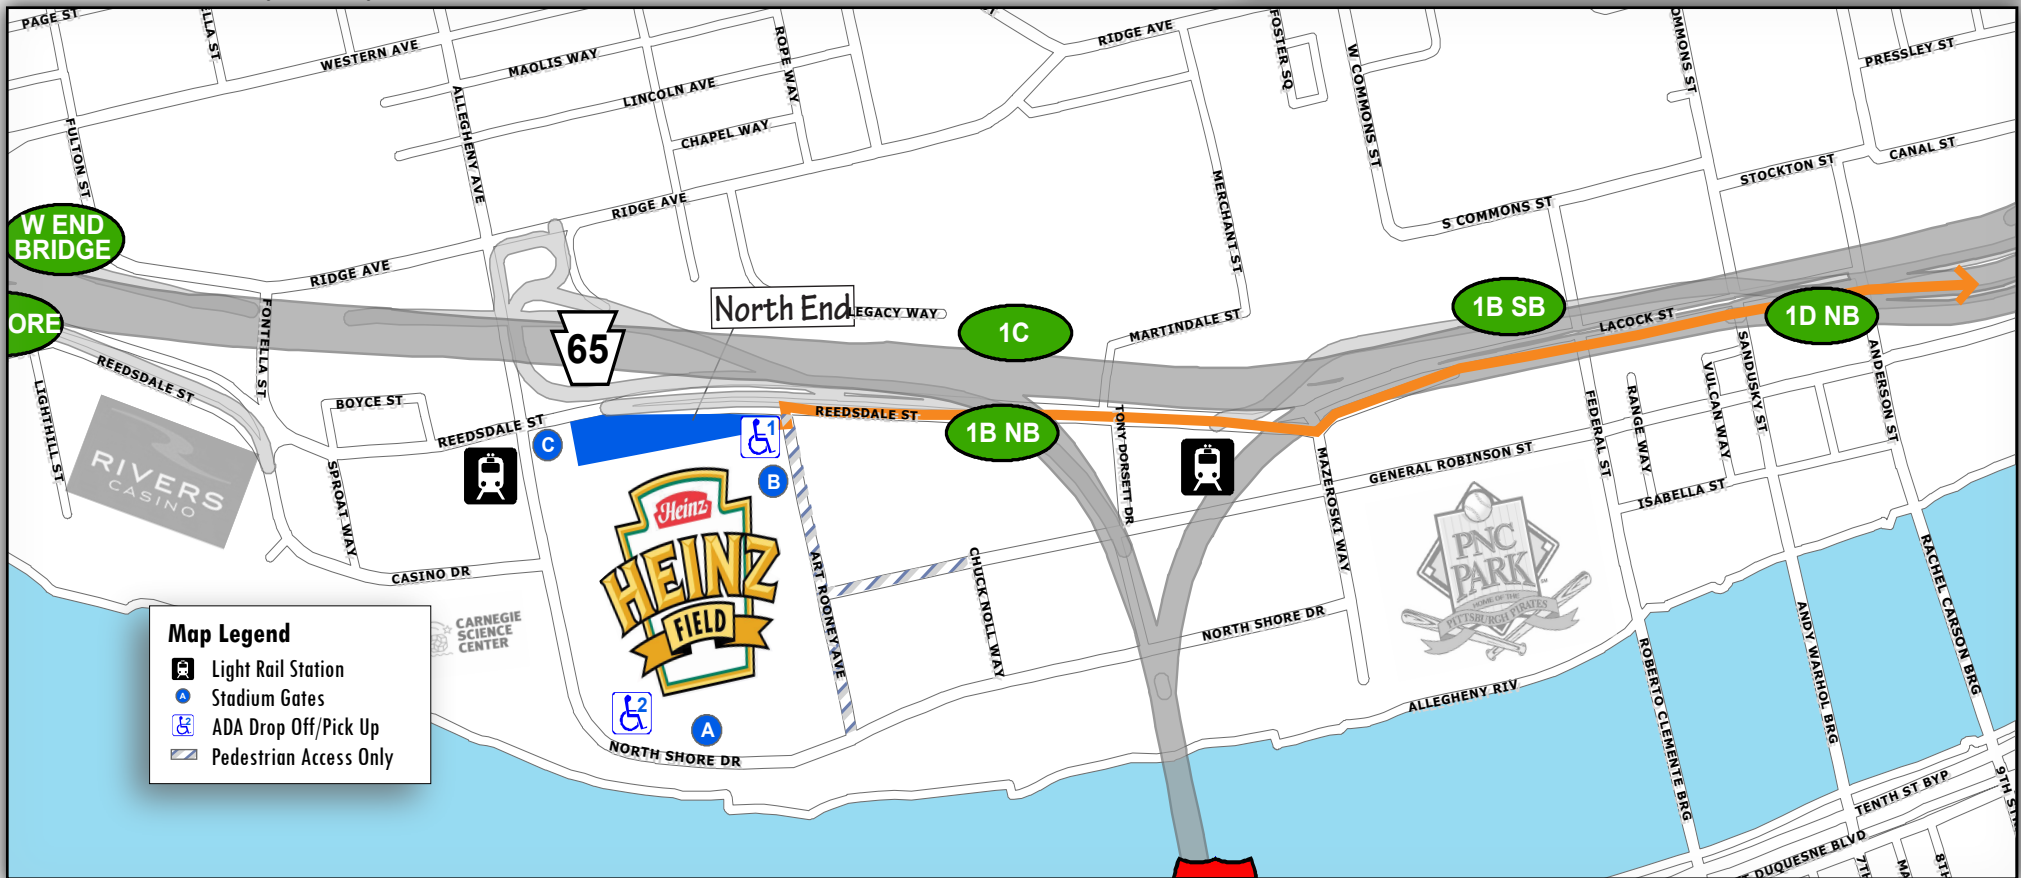

North Shore Campus Map

@Heinzfield
#Heinzfieldtraffic

Live Traffic & Parking Updates
On the Web & On the Air

Steelers - FM 102.5 WDVE
Panthers - FM 93.7 The Fan