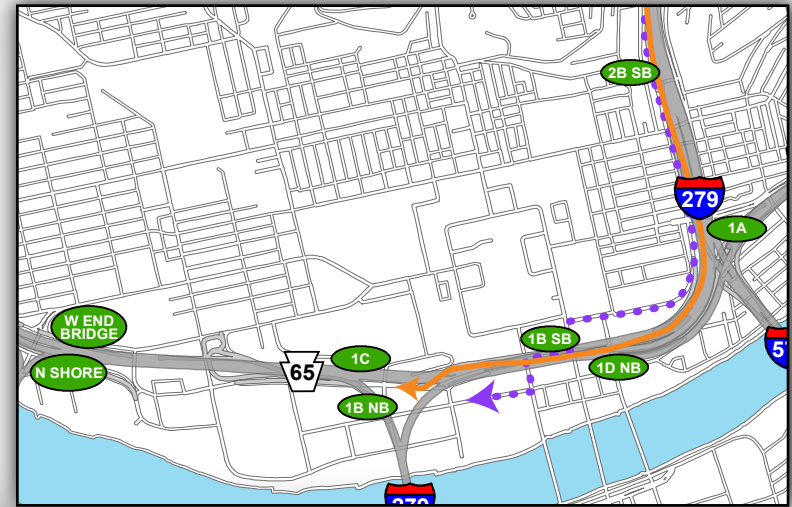

# North End: Getting to the Game

- From North (I-279 South)
- Take Exit 1B North Shore on Right
- Merge onto Reedsdale Street
- Turn Left on Tony Dorsett Drive (1st traffic signal)
- Continue Straight through General Robinson Street (traffic signal)
- Turn Right on North Shore Drive
- Turn Right on Reedsdale Street (2nd traffic signal)
- Turn Right on Art Rooney via Drop Gate
- Turn Right into North End Lot
- North Shore Alternate Route

## Overview Map

## North Shore Campus Map

**Map Legend**

- Light Rail Station
- Stadium Gates
- ADA Drop Off/Pick Up
- Pedestrian Access Only

@Heinzfield  
#Heinzfieldtraffic

Live Traffic & Parking Updates  
On the Web & On the Air

## North End: Leaving the Game

— To North (I-279 North)

- Turn Left out of lot onto Art Rooney Avenue
- Turn Right onto Reedsdale Street
- Continue Straight through Tony Dorsett intersection (traffic signal)
- Continue Straight in Left lane through Mazerowski Way onto I-279 HOV ramp (traffic signal)
- Continue onto I-279N