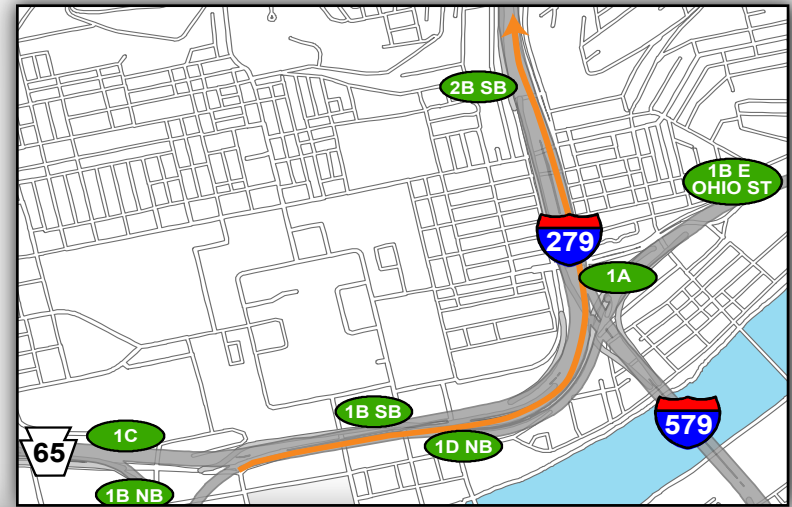

# North End: Getting to the Game

- From North (I-279 South)
- Take Exit 1B North Shore on Right
- Merge onto Reedsdale Street
- Turn Left on Tony Dorsett Drive (1st traffic signal)
- Continue Straight through General Robinson Street (traffic signal)
- Turn Right on North Shore Drive
- Turn Right on Reedsdale Street (2nd traffic signal)
- Turn Right on Art Rooney via Drop Gate
- Turn Right into North End Lot
- North Shore Alternate Route

## North Shore Campus Map

**Map Legend**

- Light Rail Station
- Stadium Gates
- ADA Drop Off/Pick Up
- Pedestrian Access Only

@Heinzfield  
#Heinzfieldtraffic

Live Traffic & Parking Updates  
On the Web & On the Air

## North End: Leaving the Game

— To North (I-279 North)

- Turn Left out of lot onto Art Rooney Avenue
- Turn Right onto Reedsdale Street
- Continue Straight through Tony Dorsett intersection (traffic signal)
- Continue Straight in Left lane through Mazerowski Way onto I-279 HOV ramp (traffic signal)
- Continue onto I-279N

## Overview Map