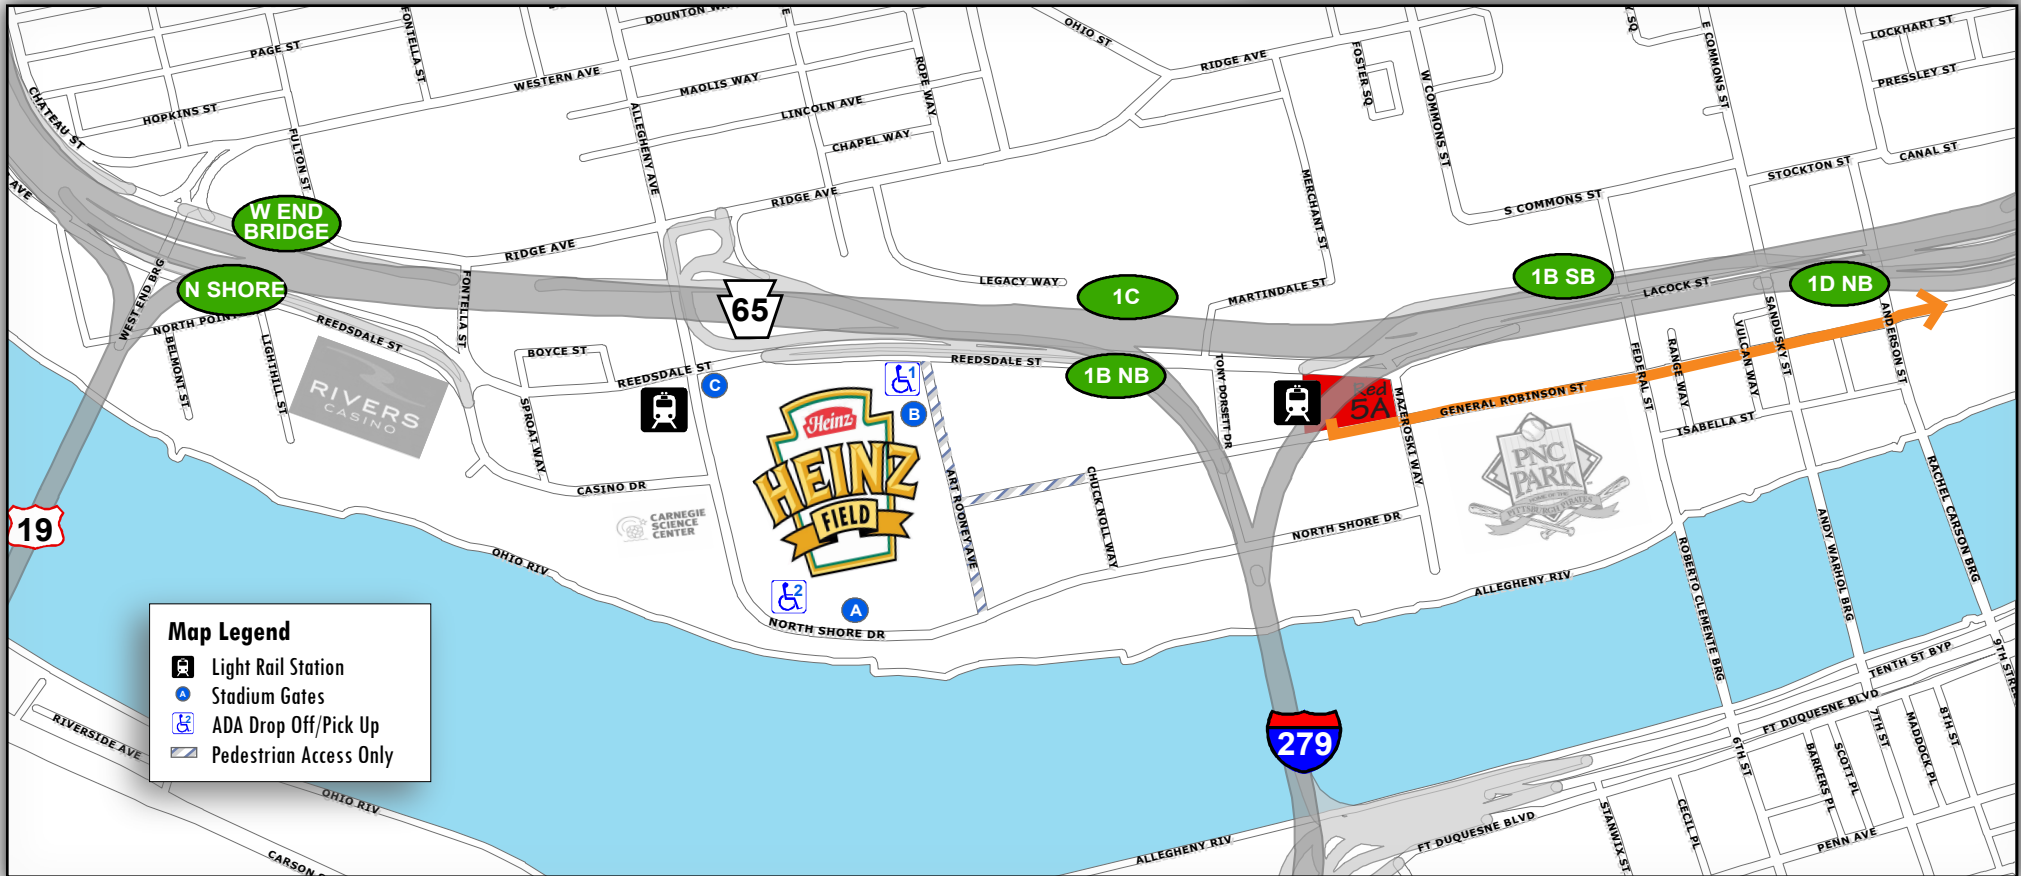

North Shore Campus Map