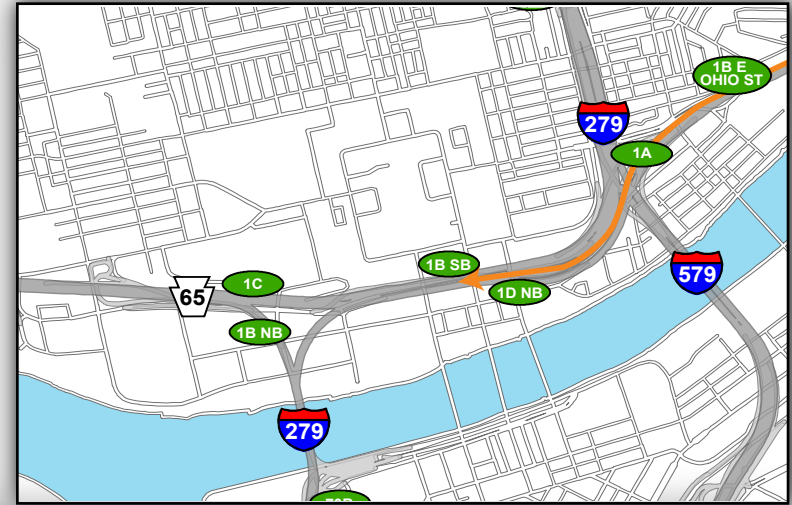

## Red 5A: Getting to the Game

— From Northeast (Rt 28 South) 

- Exit Left following signs for Rt. 28S/North Shore
- Continue Straight on E Lacock Street through 2 traffic signals
- Turn Left on Federal Street (3rd traffic signal)
- Turn Right on W General Robinson Street (1st traffic signal)
- Continue Straight through Mazerowski Way (1st traffic signal)
- Turn Right into Red Lot 5A

## Overview Map

### Map Legend

-  Light Rail Station
-  Stadium Gates
-  ADA Drop Off/Pick Up
-  Pedestrian Access Only

@Heinzfield  
#Heinzfieldtraffic

Live Traffic & Parking Updates  
On the Web & On the Air

Steelers - FM 102.5 WDVE  
Panthers - FM 93.7 The Fan

## Red 5A: Leaving the Game

— To Northeast (Rt 28 North) 

- Turn Left out of lot onto General Robinson Street
- Continue Straight in Left two lanes on General Robinson Street through 4 traffic signals
- Use Left two lanes towards Rt 28NB / Chestnut Street / East Ohio Street / Etna
- Use Left two lanes to continue toward Rt 28NB