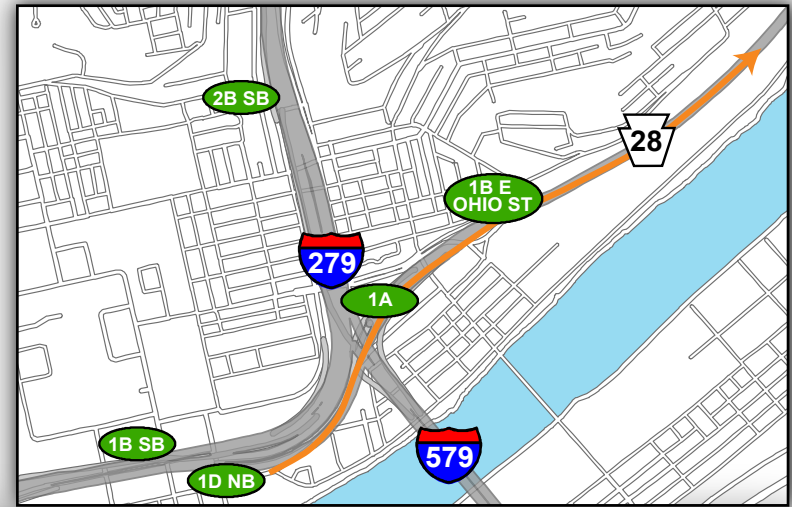

## Red 5A: Getting to the Game

— From Northeast (Rt 28 South) 

- Exit Left following signs for Rt. 28S/North Shore
- Continue Straight on E Lacock Street through 2 traffic signals
- Turn Left on Federal Street (3rd traffic signal)
- Turn Right on W General Robinson Street (1st traffic signal)
- Continue Straight through Mazerowski Way (1st traffic signal)
- Turn Right into Red Lot 5A

## Overview Map

### Map Legend

-  Light Rail Station
-  Stadium Gates
-  ADA Drop Off/Pick Up
-  Pedestrian Access Only

@Heinzfield  
#Heinzfieldtraffic

Live Traffic & Parking Updates  
On the Web & On the Air

Steelers - FM 102.5 WDVE  
Panthers - FM 93.7 The Fan

## Red 5A: Leaving the Game

— To Northeast (Rt 28 North) 

- Turn Left out of lot onto General Robinson Street
- Continue Straight in Left two lanes on General Robinson Street through 4 traffic signals
- Use Left two lanes towards Rt 28NB / Chestnut Street / East Ohio Street / Etna
- Use Left two lanes to continue toward Rt 28NB