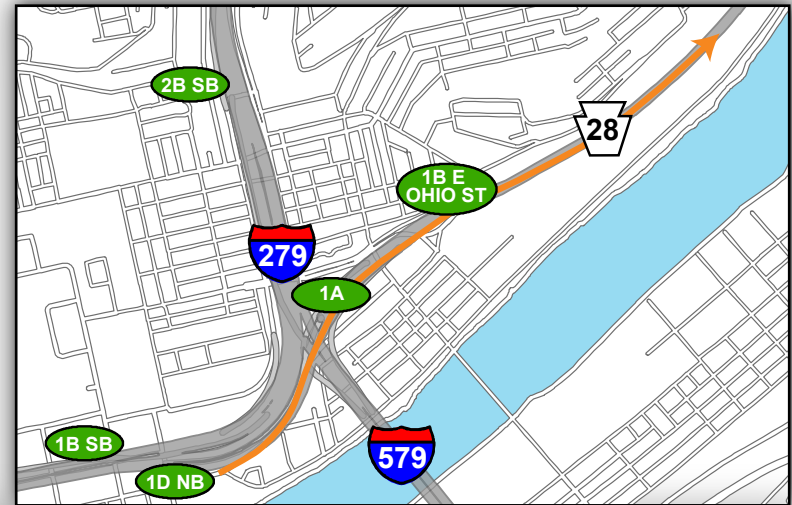

# Red 5 Garage: Getting to the Game

From Northeast (Rt 28 South)

- Exit Left following signs for Rt. 28S/North Shore
- Continue Straight on E Lacock Street through 2 traffic signals
- Turn Left on Federal Street (3rd traffic signal)
- Turn Right on W General Robinson Street (1st traffic signal)
- Continue Straight through Mazerowski Way (1st traffic signal)
- Turn Right into Red 5 Garage entrance on W General Robinson Street

## North Shore Campus Map

**Map Legend**

- Light Rail Station
- Stadium Gates
- ADA Drop Off/Pick Up
- Pedestrian Access Only

@Heinzfield  
#Heinzfieldtraffic

Live Traffic & Parking Updates  
On the Web & On the Air

## Red 5 Garage: Leaving the Game

- To Northeast (Rt 28 North)
- Turn Left out of garage onto W General Robinson Street
- Continue Straight in Left two lanes on E General Robinson Street through 4 traffic signals
- Use Left two lanes towards Rt 28NB / Chestnut Street / East Ohio Street / Etna
- Use Left two lanes to continue toward Rt 28NB

## Overview Map