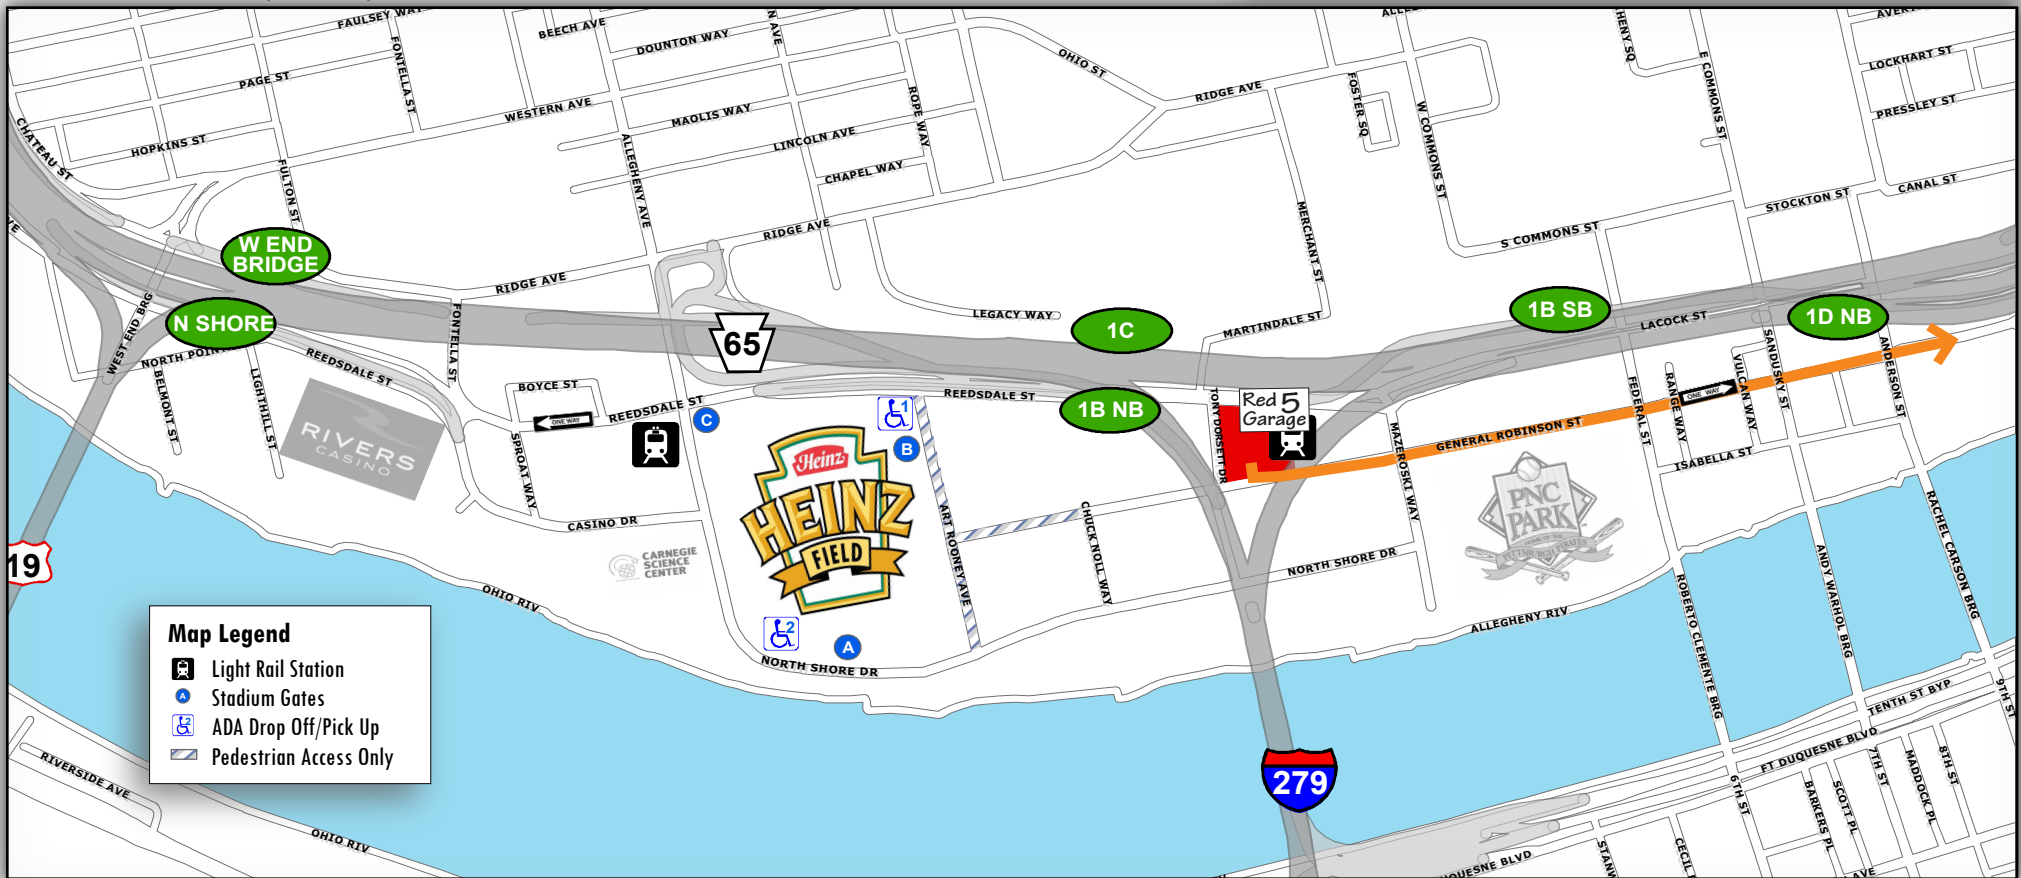

# Red 5 Garage: Getting to the Game

From Northeast (Rt 28 South)

- Exit Left following signs for Rt. 28S/North Shore
- Continue Straight on E Lacock Street through 2 traffic signals
- Turn Left on Federal Street (3rd traffic signal)
- Turn Right on W General Robinson Street (1st traffic signal)
- Continue Straight through Mazerowski Way (1st traffic signal)
- Turn Right into Red 5 Garage entrance on W General Robinson Street

## North Shore Campus Map

**Map Legend**

- Light Rail Station
- Stadium Gates
- ADA Drop Off/Pick Up
- Pedestrian Access Only

@Heinzfield  
#Heinzfieldtraffic

Live Traffic & Parking Updates  
On the Web & On the Air

## Red 5 Garage: Leaving the Game

- To Northeast (Rt 28 North)
- Turn Left out of garage onto W General Robinson Street
- Continue Straight in Left two lanes on E General Robinson Street through 4 traffic signals
- Use Left two lanes towards Rt 28NB / Chestnut Street / East Ohio Street / Etna
- Use Left two lanes to continue toward Rt 28NB