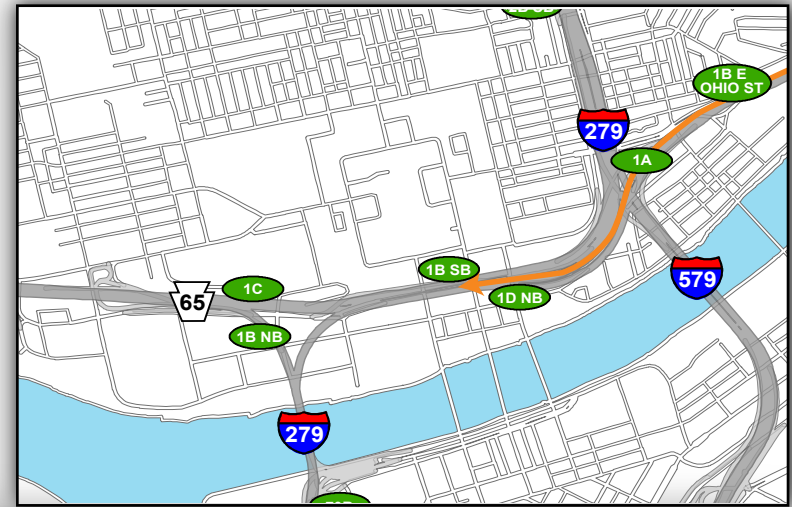

# Red 5 Garage: Getting to the Game

From Northeast (Rt 28 South)

- Exit Left following signs for Rt. 28S/North Shore
- Continue Straight on E Lacock Street through 2 traffic signals
- Turn Left on Federal Street (3rd traffic signal)
- Turn Right on W General Robinson Street (1st traffic signal)
- Continue Straight through Mazerowski Way (1st traffic signal)
- Turn Right into Red 5 Garage entrance on W General Robinson Street

## Overview Map

## North Shore Campus Map

**Map Legend**

- Light Rail Station
- Stadium Gates
- ADA Drop Off/Pick Up
- Pedestrian Access Only

@Heinzfield  
#Heinzfieldtraffic

Live Traffic & Parking Updates  
On the Web & On the Air

## Red 5 Garage: Leaving the Game

- To Northeast (Rt 28 North)
- Turn Left out of garage onto W General Robinson Street
- Continue Straight in Left two lanes on E General Robinson Street through 4 traffic signals
- Use Left two lanes towards Rt 28NB / Chestnut Street / East Ohio Street / Etna
- Use Left two lanes to continue toward Rt 28NB