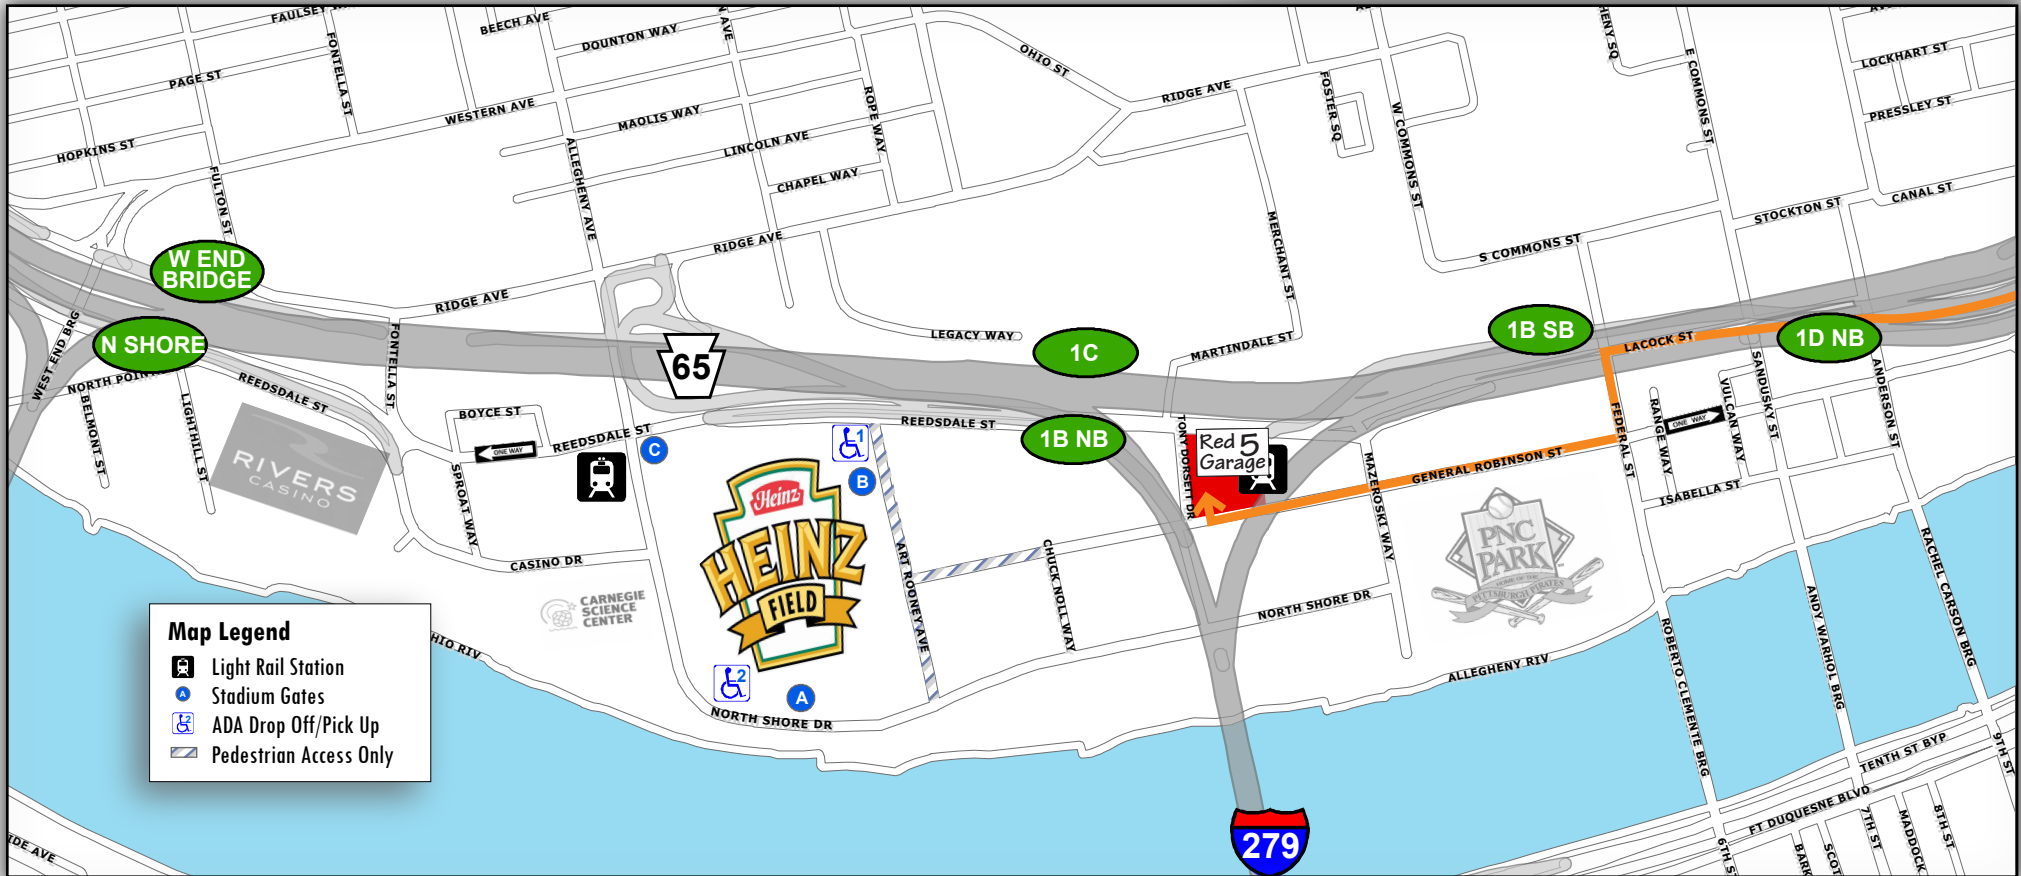

# Red 5 Garage: Getting to the Game

From Northeast (Rt 28 South)

- Exit Left following signs for Rt. 28S/North Shore
- Continue Straight on E Lacock Street through 2 traffic signals
- Turn Left on Federal Street (3rd traffic signal)
- Turn Right on W General Robinson Street (1st traffic signal)
- Continue Straight through Mazerowski Way (1st traffic signal)
- Turn Right into Red 5 Garage entrance on W General Robinson Street

## North Shore Campus Map

**Map Legend**

- Light Rail Station
- Stadium Gates
- ADA Drop Off/Pick Up
- Pedestrian Access Only

@Heinzfield  
#Heinzfieldtraffic

Live Traffic & Parking Updates  
On the Web & On the Air

## Red 5 Garage: Leaving the Game

- To Northeast (Rt 28 North)
- Turn Left out of garage onto W General Robinson Street
- Continue Straight in Left two lanes on E General Robinson Street through 4 traffic signals
- Use Left two lanes towards Rt 28NB / Chestnut Street / East Ohio Street / Etna
- Use Left two lanes to continue toward Rt 28NB