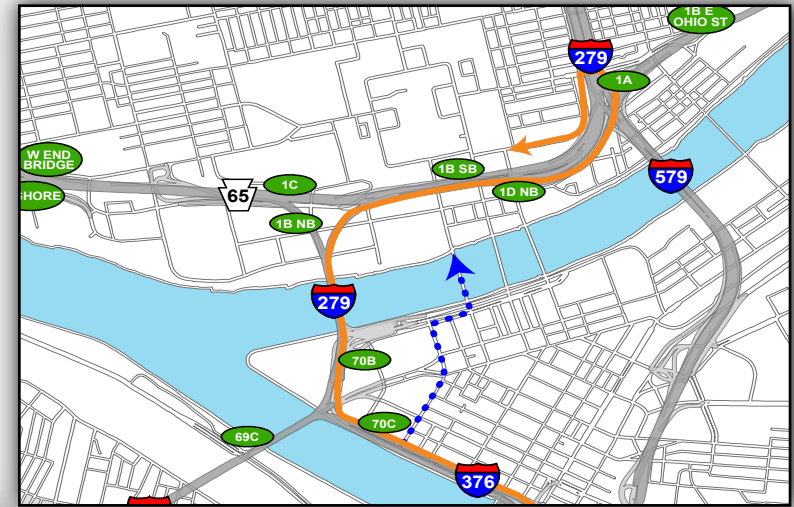

Red 6: Getting to the Game

— From East (I-376 Parkway East)

- Take Exit 70C I-279 North/Ft Duquesne Bridge/North Shore on Right
- Merge into the 2 rightmost lanes on the Fort Duquesne Bridge
- Continue on I-279 N to the Right past Exit 1B and Exit 1C
- Take Exit 1D East Ohio Street on Right
- Exit Left to East Ohio Street and Turn Left (1st traffic signal)
- Turn Left on East Street (1st traffic signal)
- Stay Right on N Canal Street and turn Left on Stockton Avenue
- Turn Left on Sandusky Street (2nd traffic signal)
- Turn Right on E Lacock Street (1st traffic signal)
- Turn Left on Federal Street (1st traffic signal)
- Turn Right on General Robinson Street (1st traffic signal)
- Turn Right into Red Lot 6

••• Downtown Alternate Route

Overview Map

North Shore Campus Map

@Heinzfield
#Heinzfieldtraffic

Live Traffic & Parking Updates
On the Web & On the Air

Steelers - FM 102.5 WDVE
Panthers - FM 93.7 The Fan

Red 6: Leaving the Game

— To East (I-376 Parkway East)

- Turn Left out of lot onto E General Robinson Street
- Continue in Center lane on E General Robinson Street through 2 traffic signals
- Turn Right onto Anderson Street (traffic signal)
- Continue over Rachel Carson / 9th Street Bridge
- Continue on 9th Street through 2 traffic signals
- Turn Left onto Liberty Avenue (traffic signal)
- Turn Right onto Seventh Avenue (traffic signal)
- Continue Straight on Seventh Avenue through 3 traffic signals
- Take the ramp on the Left to I-579 South to I-376 East to Monroeville / Liberty Bridge
- Continue onto I-579 South
- Take the exit on the right to I-376 East to Oakland / Monroeville
- Continue onto Boulevard of the Allies
- Take the exit on the right to I-376 East to Monroeville

Overview Map

North Shore Campus Map

Map Legend

- Light Rail Station
- Stadium Gate
- ADA Drop Off/Pick Up
- Pedestrian Access Only

@Heinzfield
#Heinzfieldtraffic

Live Traffic & Parking Updates
On the Web & On the Air