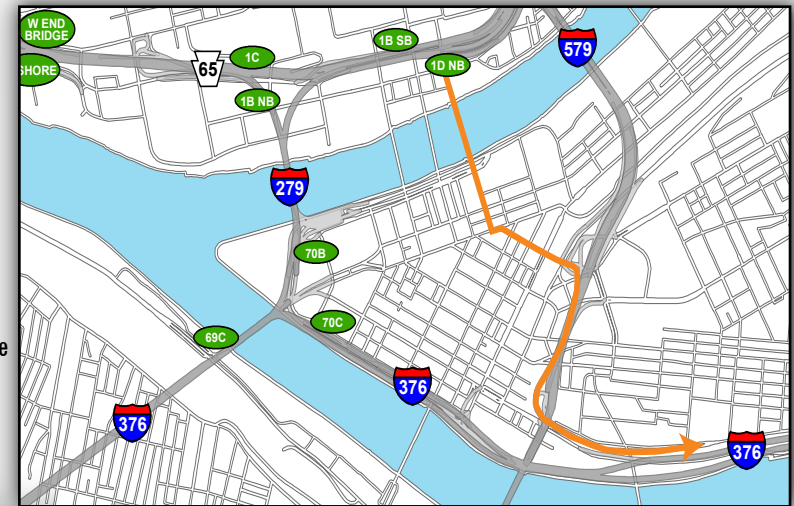

Red 6: Getting to the Game

— From East (I-376 Parkway East)

- Take Exit 70C I-279 North/Ft Duquesne Bridge/North Shore on Right
- Merge into the 2 rightmost lanes on the Fort Duquesne Bridge
- Continue on I-279 N to the Right past Exit 1B and Exit 1C
- Take Exit 1D East Ohio Street on Right
- Exit Left to East Ohio Street and Turn Left (1st traffic signal)
- Turn Left on East Street (1st traffic signal)
- Stay Right on N Canal Street and turn Left on Stockton Avenue
- Turn Left on Sandusky Street (2nd traffic signal)
- Turn Right on E Lacock Street (1st traffic signal)
- Turn Left on Federal Street (1st traffic signal)
- Turn Right on General Robinson Street (1st traffic signal)
- Turn Right into Red Lot 6

••• Downtown Alternate Route

Overview Map

North Shore Campus Map

@Heinzfield
#Heinzfieldtraffic

Live Traffic & Parking Updates
On the Web & On the Air

Steelers - FM 102.5 WDVE
Panthers - FM 93.7 The Fan

Red 6: Leaving the Game

— To East (I-376 Parkway East)

- Turn Left out of lot onto E General Robinson Street
- Continue in Center lane on E General Robinson Street through 2 traffic signals
- Turn Right onto Anderson Street (traffic signal)
- Continue over Rachel Carson / 9th Street Bridge
- Continue on 9th Street through 2 traffic signals
- Turn Left onto Liberty Avenue (traffic signal)
- Turn Right onto Seventh Avenue (traffic signal)
- Continue Straight on Seventh Avenue through 3 traffic signals
- Take the ramp on the Left to I-579 South to I-376 East to Monroeville / Liberty Bridge
- Continue onto I-579 South
- Take the exit on the right to I-376 East to Oakland / Monroeville
- Continue onto Boulevard of the Allies
- Take the exit on the right to I-376 East to Monroeville

Overview Map

North Shore Campus Map

Map Legend

- Light Rail Station
- Stadium Gate
- ADA Drop Off/Pick Up
- Pedestrian Access Only

@Heinzfield
#Heinzfieldtraffic

Live Traffic & Parking Updates
On the Web & On the Air