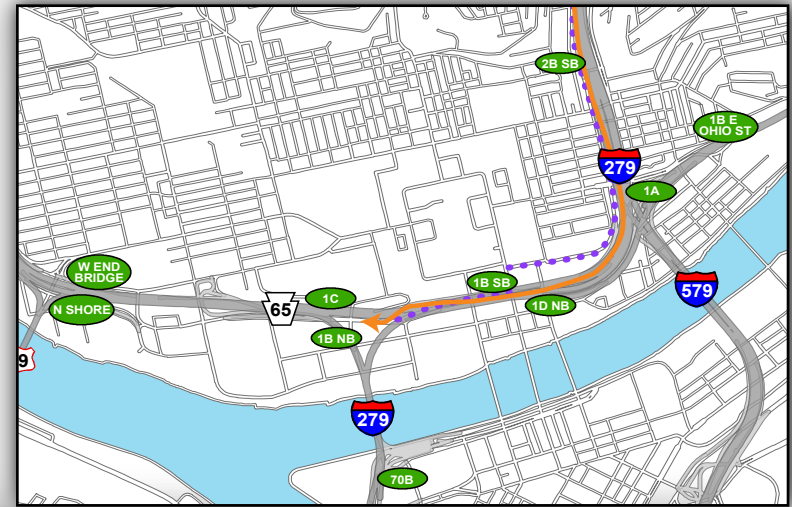

Red 7A: Getting to the Game

— From North (I-279 South)

- Take Exit 1B North Shore on Right
- Merge onto Reedsdale Street
- Turn Right on Scotland Avenue (1st traffic signal)
- Turn Left into Red Lot 7A
- • • North Shore Alternate Route

Overview Map

North Shore Campus Map

@Heinzfield
#Heinzfieldtraffic

Live Traffic & Parking Updates
On the Web & On the Air

Steelers - FM 102.5 WDVE
Panthers - FM 93.7 The Fan

Red 7A: Leaving the Game

- To North (I-279 North)
- Turn Right out of lot onto Scotland Avenue
- Turn Left onto Reedsdale Street (1st traffic signal)
- Use Left lane through Mazeroski Way onto I-279 HOV ramp (1st traffic signal)
- Continue onto I-279N

Overview Map

North Shore Campus Map

@Heinzfield
#Heinzfieldtraffic

Live Traffic & Parking Updates
On the Web & On the Air

Steelers - FM 102.5 WDVE
Panthers - FM 93.7 The Fan