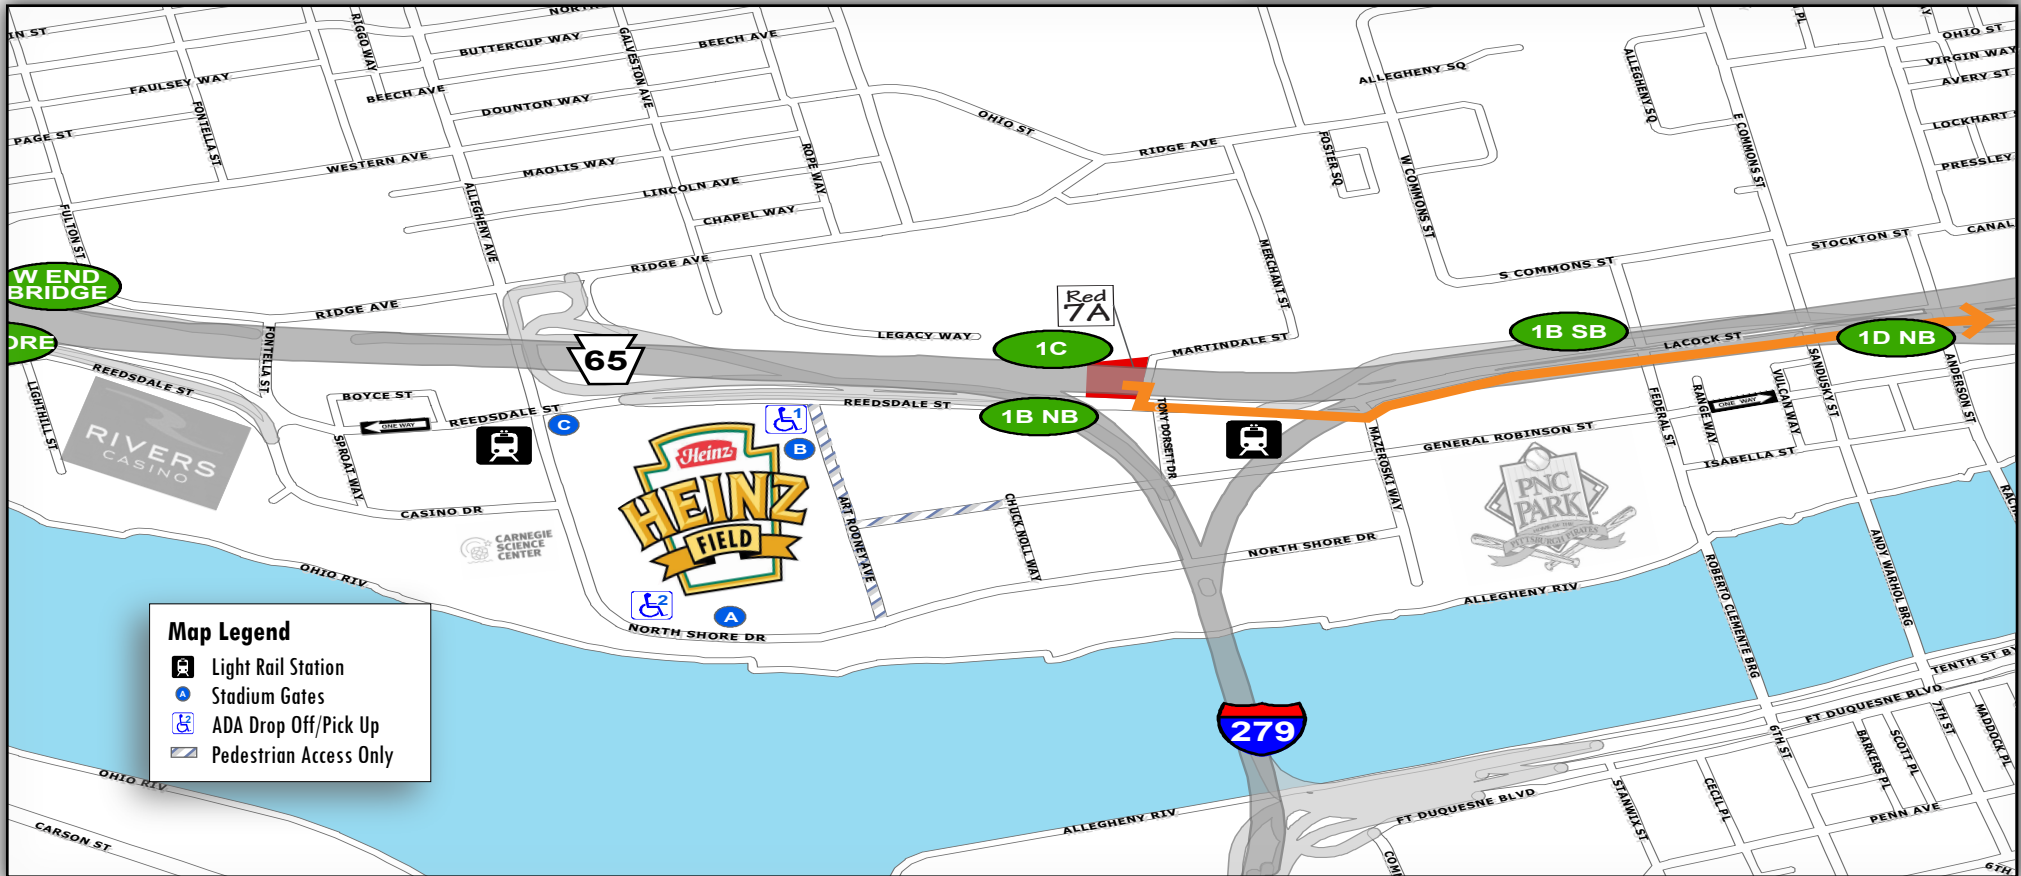

Red 7A: Getting to the Game

— From North (I-279 South)

- Take Exit 1B North Shore on Right
- Merge onto Reedsdale Street
- Turn Right on Scotland Avenue (1st traffic signal)
- Turn Left into Red Lot 7A
- • • North Shore Alternate Route

Overview Map

North Shore Campus Map

@Heinzfield
#Heinzfieldtraffic

Live Traffic & Parking Updates
On the Web & On the Air

Steelers - FM 102.5 WDVE
Panthers - FM 93.7 The Fan

Red 7A: Leaving the Game

- To North (I-279 North)
- Turn Right out of lot onto Scotland Avenue
- Turn Left onto Reedsdale Street (1st traffic signal)
- Use Left lane through Mazeroski Way onto I-279 HOV ramp (1st traffic signal)
- Continue onto I-279N

Overview Map

North Shore Campus Map

@Heinzfield
#Heinzfieldtraffic

Live Traffic & Parking Updates
On the Web & On the Air

Steelers - FM 102.5 WDVE
Panthers - FM 93.7 The Fan