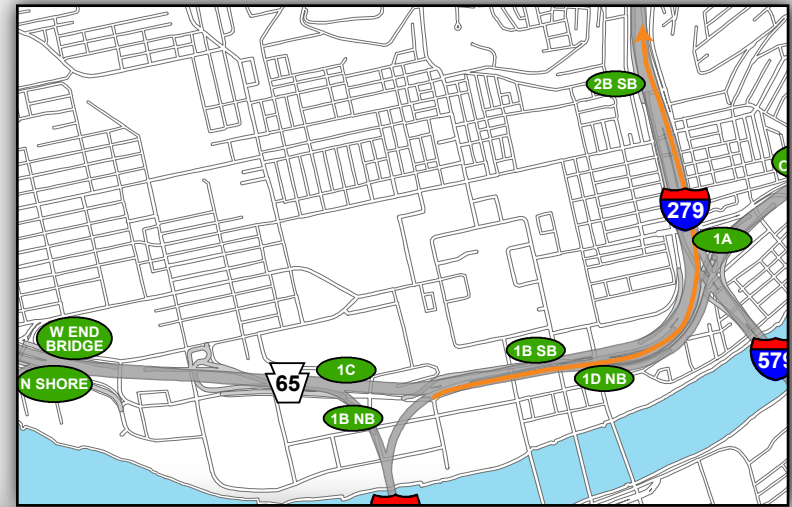

Red 7A: Getting to the Game

— From North (I-279 South)

- Take Exit 1B North Shore on Right
- Merge onto Reedsdale Street
- Turn Right on Scotland Avenue (1st traffic signal)
- Turn Left into Red Lot 7A
- • • North Shore Alternate Route

Overview Map

North Shore Campus Map

@Heinzfield
#Heinzfieldtraffic

Live Traffic & Parking Updates
On the Web & On the Air

Steelers - FM 102.5 WDVE
Panthers - FM 93.7 The Fan

Red 7A: Leaving the Game

- To North (I-279 North)
- Turn Right out of lot onto Scotland Avenue
- Turn Left onto Reedsdale Street (1st traffic signal)
- Use Left lane through Mazeroski Way onto I-279 HOV ramp (1st traffic signal)
- Continue onto I-279N

Overview Map

North Shore Campus Map

@Heinzfield
#Heinzfieldtraffic

Live Traffic & Parking Updates
On the Web & On the Air

Steelers - FM 102.5 WDVE
Panthers - FM 93.7 The Fan