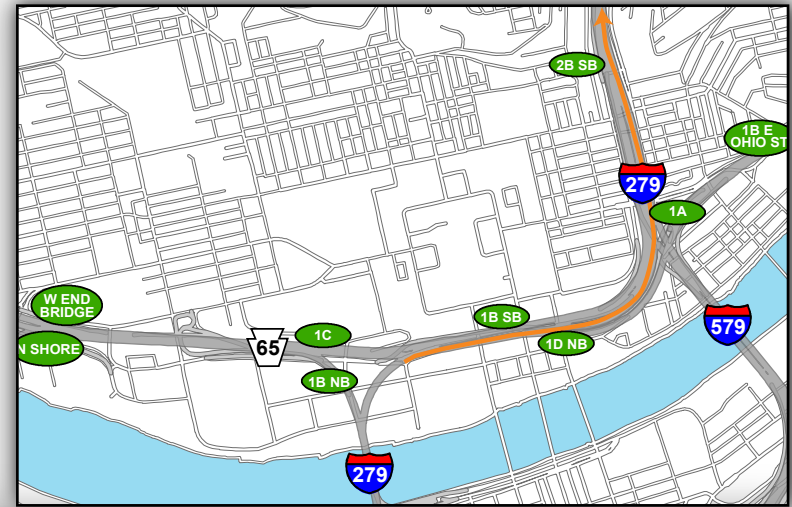

Red 7C: Getting to the Game

- From North (I-279 South)
- Take Exit 1B North Shore on Right
- Merge onto Reedsdale Street
- Turn Right on Scotland Avenue (1st traffic signal)
- Turn Right into Red Lot 7C
- North Shore Alternate Route

Overview Map

North Shore Campus Map

@Heinzfield
#Heinzfieldtraffic

Live Traffic & Parking Updates
On the Web & On the Air

Steelers - FM 102.5 WDVE
Panthers - FM 93.7 The Fan

Red 7C: Leaving the Game

— To North (I-279 North)

- Turn Left out of lot onto Scotland Avenue
- Turn Left onto Reedsdale Street (1st traffic signal)
- Use Left lane through Mazeroski Way onto I-279 HOV ramp (1st traffic signal)
- Continue onto I-279N

Overview Map

North Shore Campus Map

Map Legend

- Light Rail Station
- Stadium Gates
- ADA Drop Off/Pick Up
- Pedestrian Access Only

@Heinzfield
#Heinzfieldtraffic

Live Traffic & Parking Updates
On the Web & On the Air