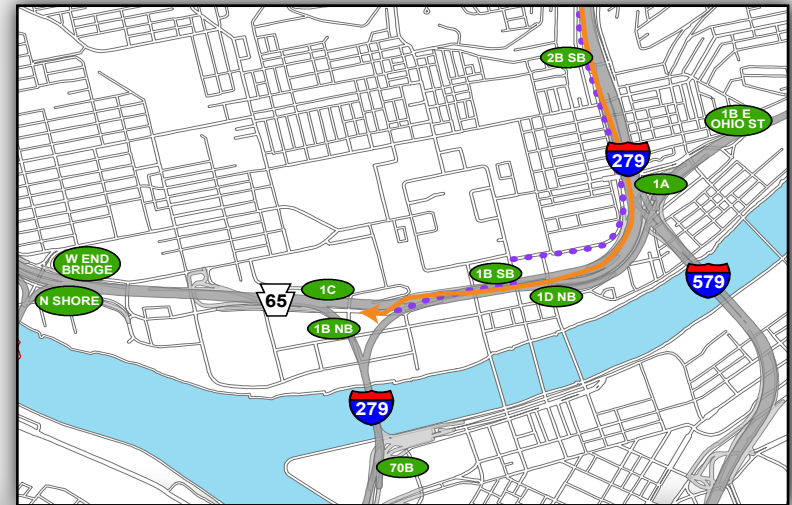

Red 7C: Getting to the Game

- From North (I-279 South)
- Take Exit 1B North Shore on Right
- Merge onto Reedsdale Street
- Turn Right on Scotland Avenue (1st traffic signal)
- Turn Right into Red Lot 7C
- North Shore Alternate Route

Overview Map

North Shore Campus Map

@Heinzfield
#Heinzfieldtraffic

Live Traffic & Parking Updates
On the Web & On the Air

Steelers - FM 102.5 WDVE
Panthers - FM 93.7 The Fan

Red 7C: Leaving the Game

— To North (I-279 North)

- Turn Left out of lot onto Scotland Avenue
- Turn Left onto Reedsdale Street (1st traffic signal)
- Use Left lane through Mazeroski Way onto I-279 HOV ramp (1st traffic signal)
- Continue onto I-279N

Overview Map

North Shore Campus Map

Map Legend

- Light Rail Station
- Stadium Gates
- ADA Drop Off/Pick Up
- Pedestrian Access Only

@Heinzfield
#Heinzfieldtraffic

Live Traffic & Parking Updates
On the Web & On the Air