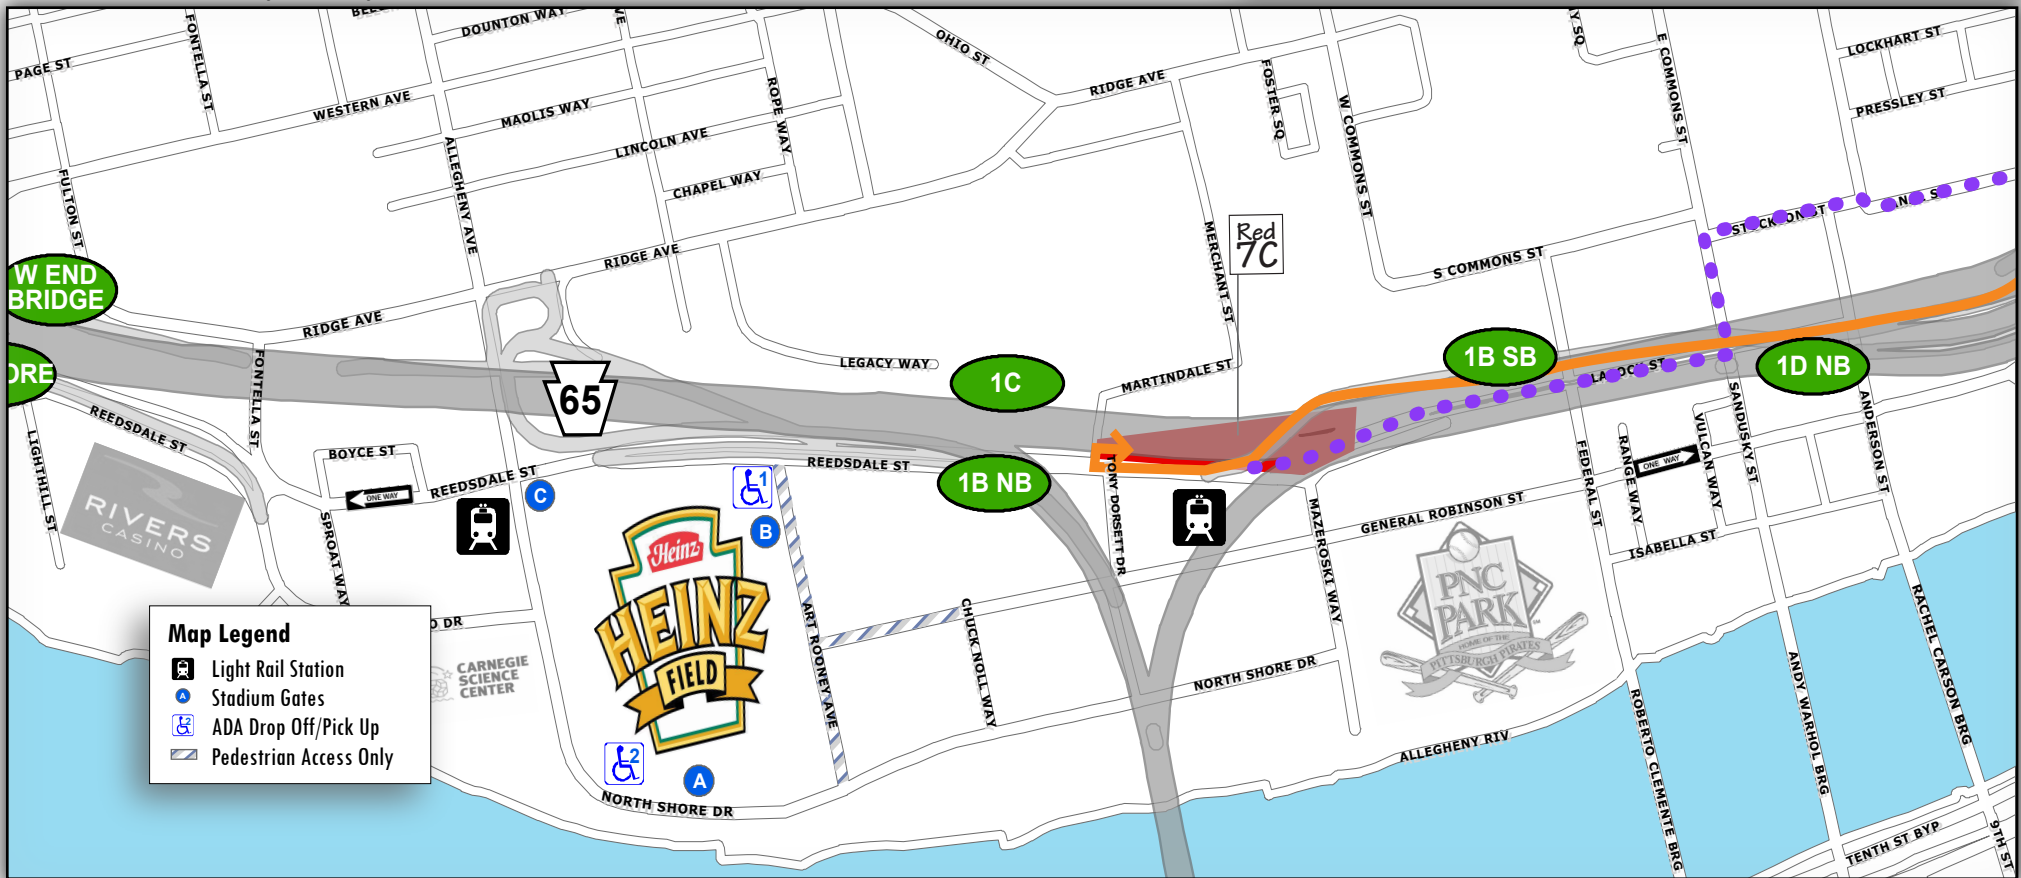

Red 7C: Getting to the Game

- From North (I-279 South)
- Take Exit 1B North Shore on Right
- Merge onto Reedsdale Street
- Turn Right on Scotland Avenue (1st traffic signal)
- Turn Right into Red Lot 7C
- North Shore Alternate Route

Overview Map

North Shore Campus Map

@Heinzfield
#Heinzfieldtraffic

Live Traffic & Parking Updates
On the Web & On the Air

Steelers - FM 102.5 WDVE
Panthers - FM 93.7 The Fan

Red 7C: Leaving the Game

— To North (I-279 North)

- Turn Left out of lot onto Scotland Avenue
- Turn Left onto Reedsdale Street (1st traffic signal)
- Use Left lane through Mazeroski Way onto I-279 HOV ramp (1st traffic signal)
- Continue onto I-279N

Overview Map

North Shore Campus Map

Map Legend

- Light Rail Station
- Stadium Gates
- ADA Drop Off/Pick Up
- Pedestrian Access Only

@Heinzfield
#Heinzfieldtraffic

Live Traffic & Parking Updates
On the Web & On the Air