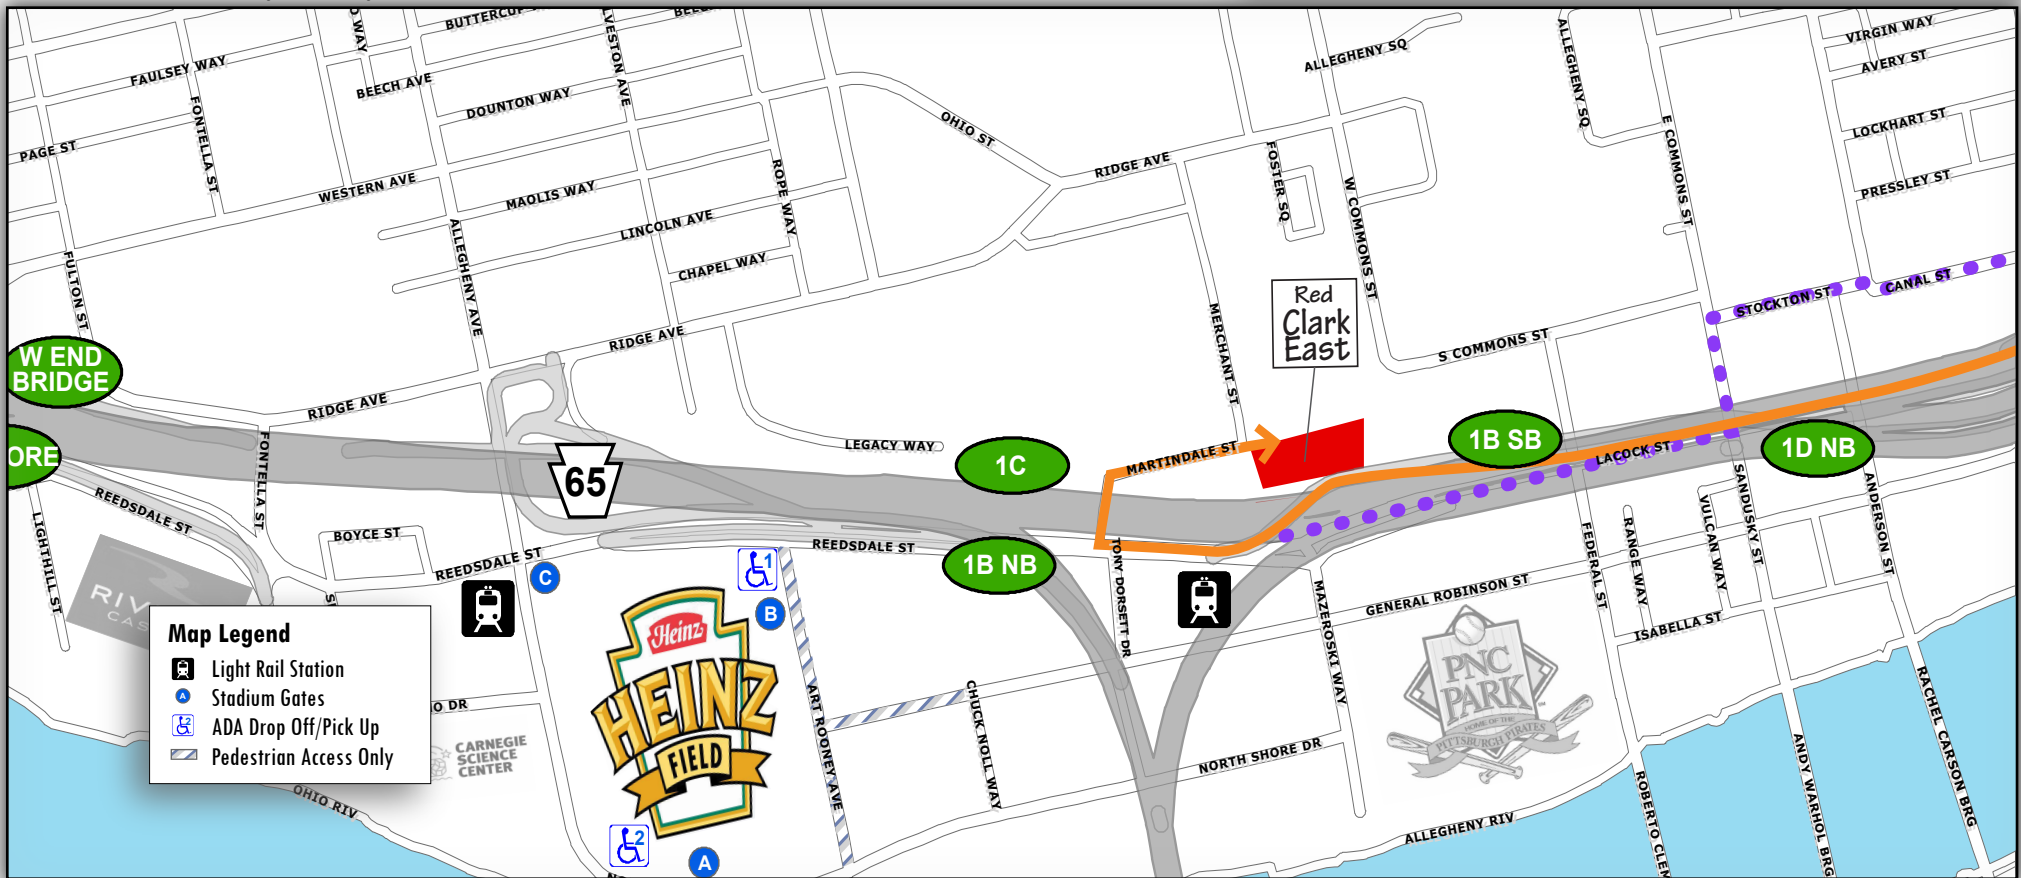

Red Clark East: Getting to the Game

— From North (I-279 South)

- Take Exit 1B North Shore on Right
- Merge onto Reedsdale Street
- Turn Right on Scotland Avenue (1st traffic signal)
- Continue Straight onto Martindale Street
- Continue Straight into Red Clark East Lot
- • • North Shore Alternate Route

Overview Map

North Shore Campus Map

@Heinzfield
#Heinzfieldtraffic

Live Traffic & Parking Updates
On the Web & On the Air

Steelers - FM 102.5 WDVE
Panthers - FM 93.7 The Fan

Red Clark East: Leaving the Game

- To North (I-279 North)
- Go Straight out of lot onto Martindale Street
- Continue onto Scotland Avenue
- Turn Left onto Reedsdale Street (1st traffic signal)
- Use Left lane through Mazeroski Way onto I-279 HOV ramp (1st traffic signal)
- Continue onto I-279N

Overview Map

North Shore Campus Map

Map Legend

- Light Rail Station
- Stadium Gates
- ADA Drop Off/Pick Up
- Pedestrian Access Only

@Heinzfield
#Heinzfieldtraffic

Live Traffic & Parking Updates
On the Web & On the Air