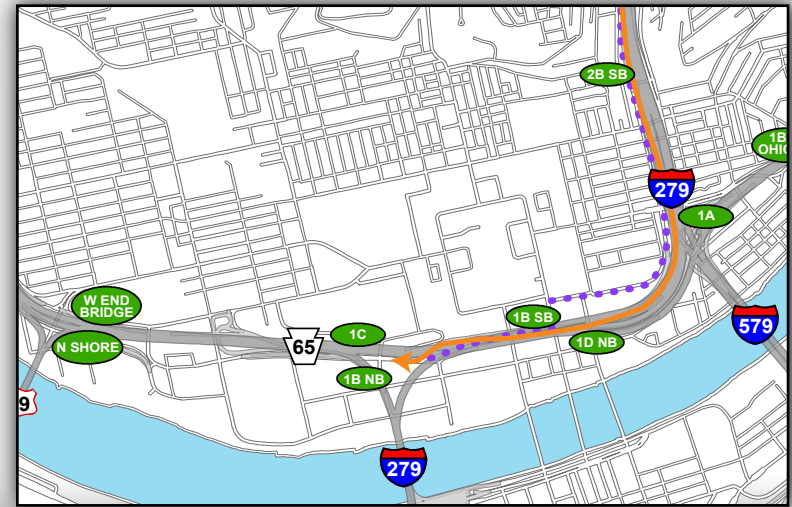

Red Clark East: Getting to the Game

— From North (I-279 South)

- Take Exit 1B North Shore on Right
- Merge onto Reedsdale Street
- Turn Right on Scotland Avenue (1st traffic signal)
- Continue Straight onto Martindale Street
- Continue Straight into Red Clark East Lot
- • • North Shore Alternate Route

Overview Map

North Shore Campus Map

@Heinzfield
#Heinzfieldtraffic

Live Traffic & Parking Updates
On the Web & On the Air

Steelers - FM 102.5 WDVE
Panthers - FM 93.7 The Fan

Red Clark East: Leaving the Game

- To North (I-279 North)
- Go Straight out of lot onto Martindale Street
- Continue onto Scotland Avenue
- Turn Left onto Reedsdale Street (1st traffic signal)
- Use Left lane through Mazeroski Way onto I-279 HOV ramp (1st traffic signal)
- Continue onto I-279N

Overview Map

North Shore Campus Map

Map Legend

- Light Rail Station
- Stadium Gates
- ADA Drop Off/Pick Up
- Pedestrian Access Only

@Heinzfield
#Heinzfieldtraffic

Live Traffic & Parking Updates
On the Web & On the Air