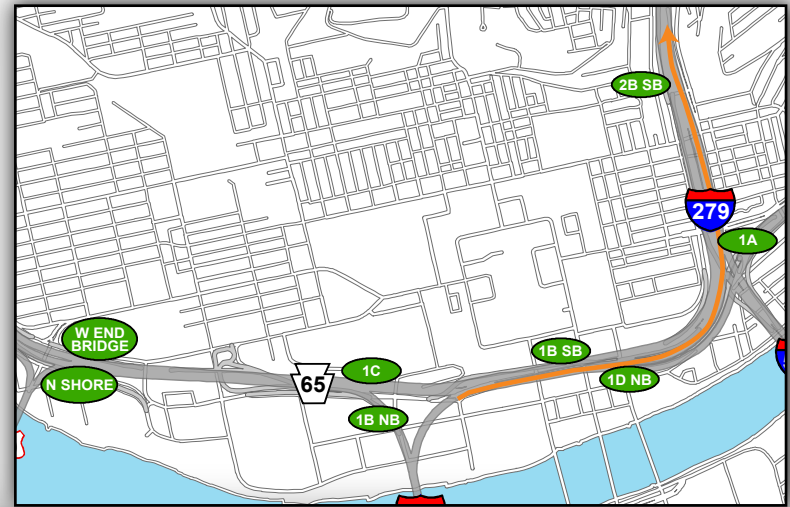

Red Clark East: Getting to the Game

— From North (I-279 South)

- Take Exit 1B North Shore on Right
- Merge onto Reedsdale Street
- Turn Right on Scotland Avenue (1st traffic signal)
- Continue Straight onto Martindale Street
- Continue Straight into Red Clark East Lot
- • • North Shore Alternate Route

Overview Map

North Shore Campus Map

@Heinzfield
#Heinzfieldtraffic

Live Traffic & Parking Updates
On the Web & On the Air

Steelers - FM 102.5 WDVE
Panthers - FM 93.7 The Fan

Red Clark East: Leaving the Game

- To North (I-279 North)
- Go Straight out of lot onto Martindale Street
- Continue onto Scotland Avenue
- Turn Left onto Reedsdale Street (1st traffic signal)
- Use Left lane through Mazeroski Way onto I-279 HOV ramp (1st traffic signal)
- Continue onto I-279N

Overview Map

North Shore Campus Map

Map Legend

- Light Rail Station
- Stadium Gates
- ADA Drop Off/Pick Up
- Pedestrian Access Only

@Heinzfield
#Heinzfieldtraffic

Live Traffic & Parking Updates
On the Web & On the Air