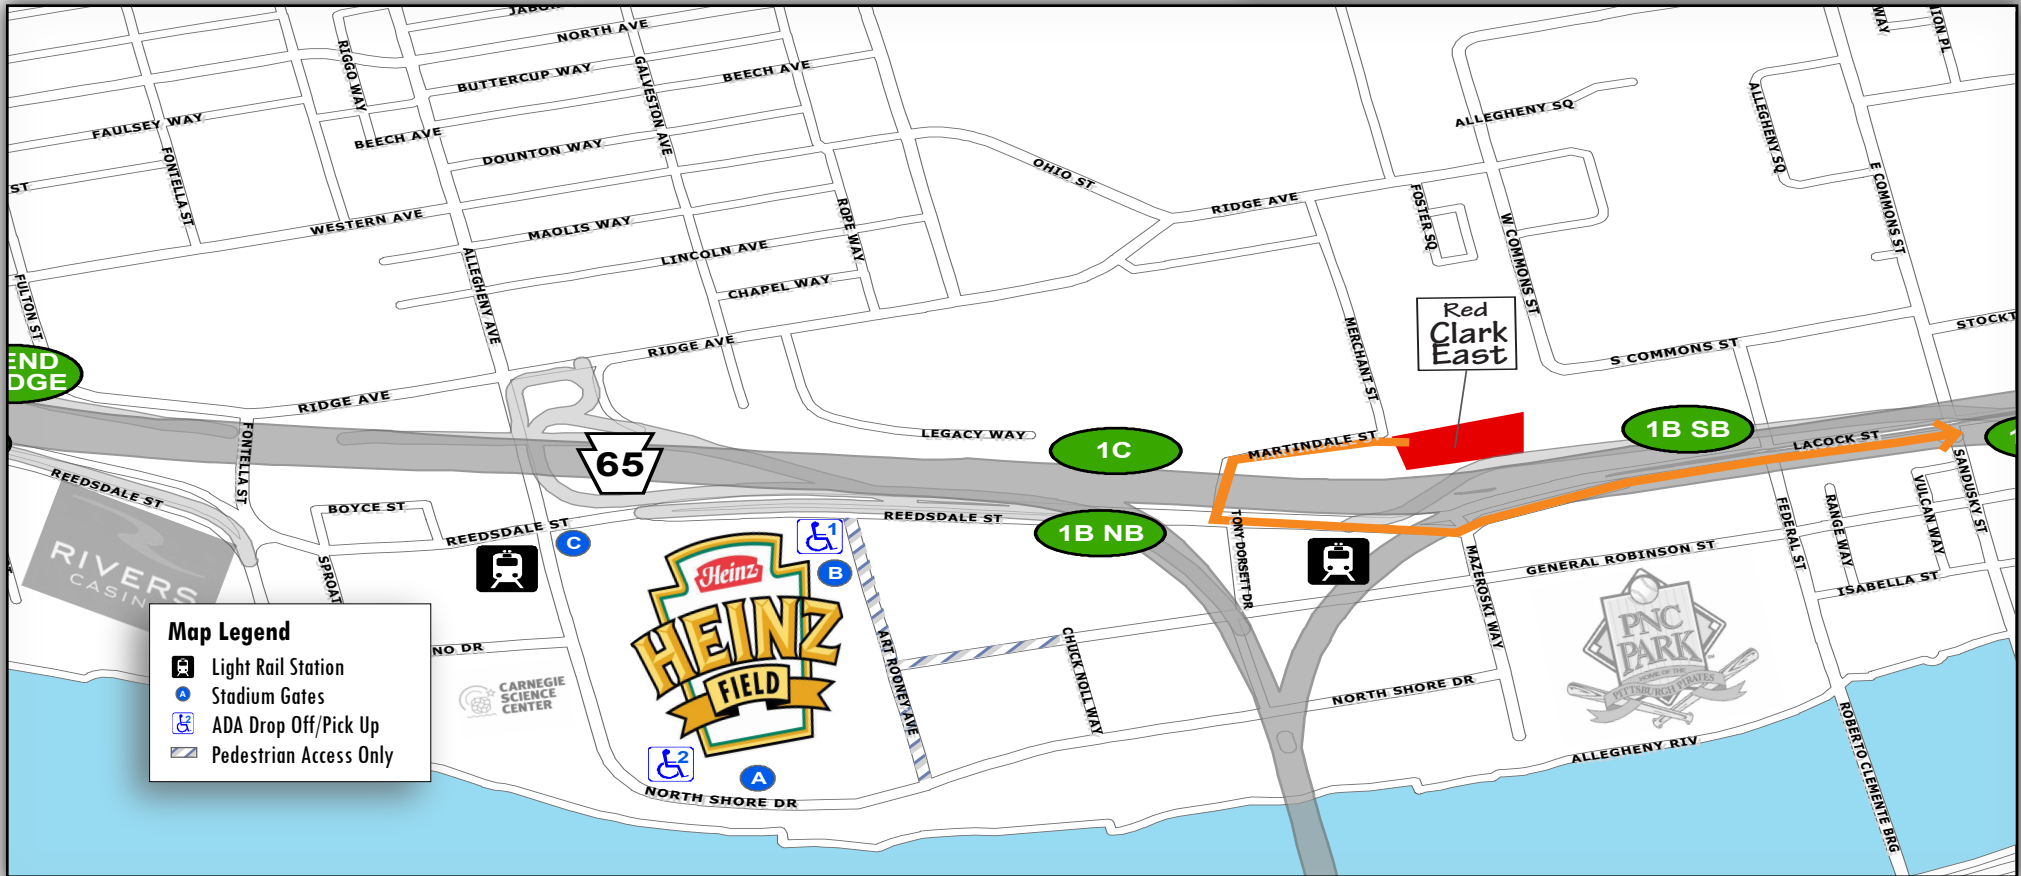

Red Clark East: Getting to the Game

— From North (I-279 South)

- Take Exit 1B North Shore on Right
- Merge onto Reedsdale Street
- Turn Right on Scotland Avenue (1st traffic signal)
- Continue Straight onto Martindale Street
- Continue Straight into Red Clark East Lot
- • • North Shore Alternate Route

Overview Map

North Shore Campus Map

@Heinzfield
#Heinzfieldtraffic

Live Traffic & Parking Updates
On the Web & On the Air

Steelers - FM 102.5 WDVE
Panthers - FM 93.7 The Fan

Red Clark East: Leaving the Game

- To North (I-279 North)
- Go Straight out of lot onto Martindale Street
- Continue onto Scotland Avenue
- Turn Left onto Reedsdale Street (1st traffic signal)
- Use Left lane through Mazeroski Way onto I-279 HOV ramp (1st traffic signal)
- Continue onto I-279N

Overview Map

North Shore Campus Map

Map Legend

- Light Rail Station
- Stadium Gates
- ADA Drop Off/Pick Up
- Pedestrian Access Only

@Heinzfield
#Heinzfieldtraffic

Live Traffic & Parking Updates
On the Web & On the Air