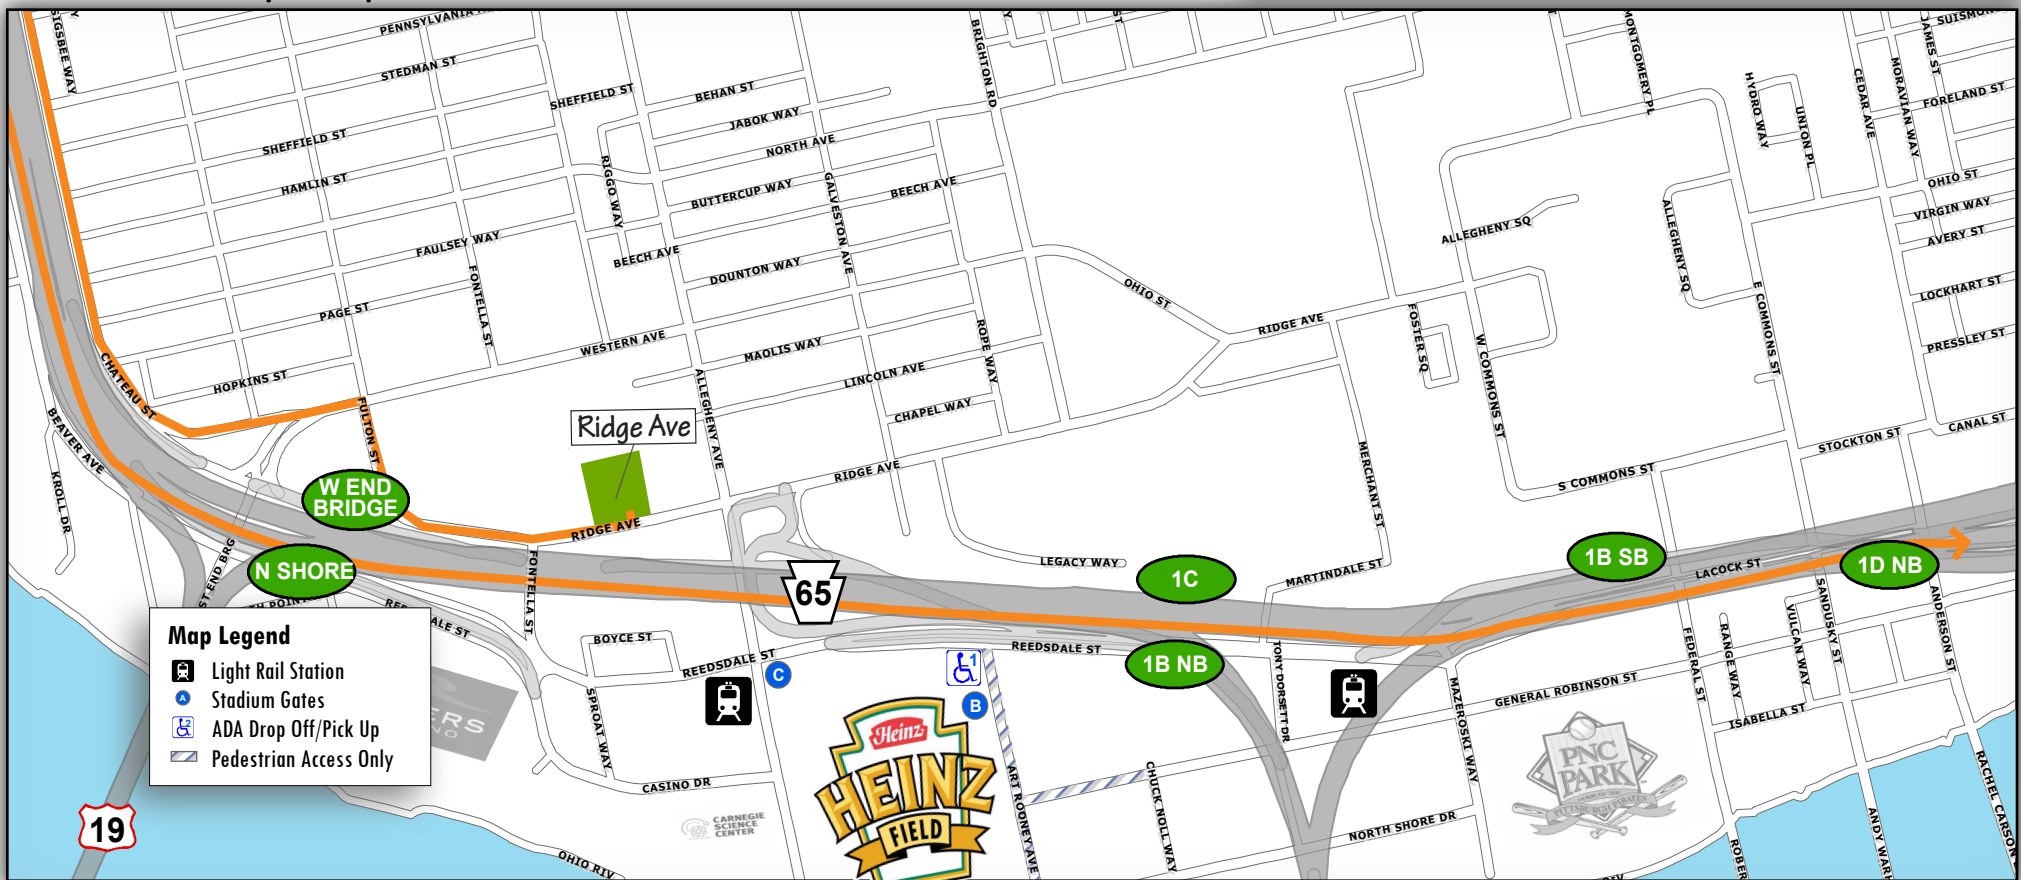

Ridge Ave: Getting to the Game

— From North (I-279 South)

- Take Exit 1C Rt 65/Ohio River Blvd on Right
- Merge onto Rt 65
- Take Exit toward West End Bridge/ Chateau Street/Western Avenue on Right
- Turn Right on Western Avenue (traffic signal)
- Turn Right on Allegheny Avenue (2nd traffic signal)
- Turn Right on Ridge Avenue (1st traffic signal)
- Turn Right into Ridge Avenue Lot

Overview Map

North Shore Campus Map

@Heinzfield
#Heinzfieldtraffic

Live Traffic & Parking Updates
On the Web & On the Air

Steelers - FM 102.5 WDVE
Panthers - FM 93.7 The Fan

Ridge Ave: Leaving the Game

— To North (I-279 North)

- Turn Right out of lot onto Ridge Avenue
- Continue on Fulton Street and get into middle lane
- Turn Left onto Western Avenue (traffic signal)
- Stay Right onto Chateau Street
- Use Left lane and follow the forced Left turn under Rt 65 and onto Beaver Avenue
- Take the ramp on the Left to I-279 / Downtown / Pittsburgh
- Stay in Left lane onto Rt 65S
- Exit Left onto I-279N

Overview Map

North Shore Campus Map

@Heinzfield
#Heinzfieldtraffic

Live Traffic & Parking Updates
On the Web & On the Air

Steelers - FM 102.5 WDVE
Panthers - FM 93.7 The Fan