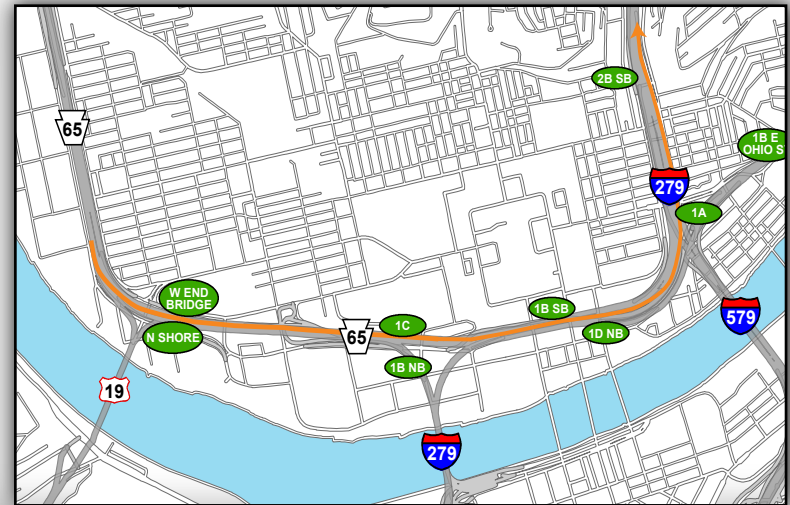

Ridge Ave: Getting to the Game

— From North (I-279 South)

- Take Exit 1C Rt 65/Ohio River Blvd on Right
- Merge onto Rt 65
- Take Exit toward West End Bridge/ Chateau Street/Western Avenue on Right
- Turn Right on Western Avenue (traffic signal)
- Turn Right on Allegheny Avenue (2nd traffic signal)
- Turn Right on Ridge Avenue (1st traffic signal)
- Turn Right into Ridge Avenue Lot

Overview Map

North Shore Campus Map

@Heinzfield
#Heinzfieldtraffic

Live Traffic & Parking Updates
On the Web & On the Air

Steelers - FM 102.5 WDVE
Panthers - FM 93.7 The Fan

Ridge Ave: Leaving the Game

— To North (I-279 North)

- Turn Right out of lot onto Ridge Avenue
- Continue on Fulton Street and get into middle lane
- Turn Left onto Western Avenue (traffic signal)
- Stay Right onto Chateau Street
- Use Left lane and follow the forced Left turn under Rt 65 and onto Beaver Avenue
- Take the ramp on the Left to I-279 / Downtown / Pittsburgh
- Stay in Left lane onto Rt 65S
- Exit Left onto I-279N

Overview Map

North Shore Campus Map

@Heinzfield
#Heinzfieldtraffic

Live Traffic & Parking Updates
On the Web & On the Air

Steelers - FM 102.5 WDVE
Panthers - FM 93.7 The Fan