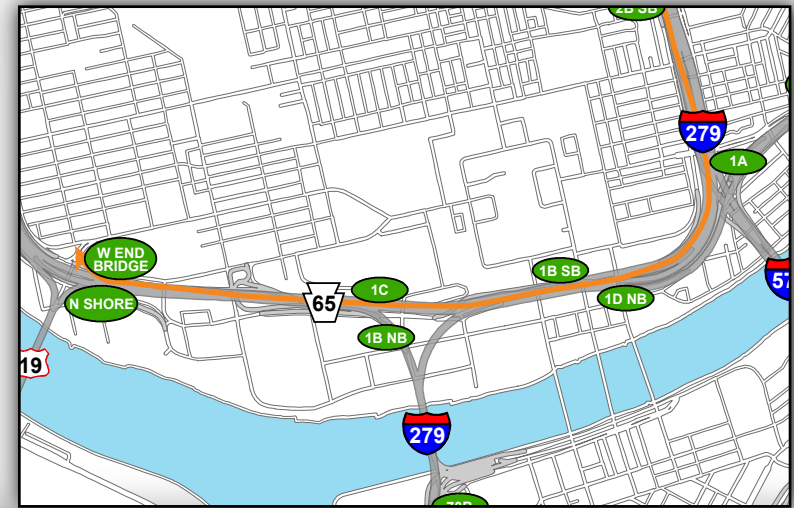

Ridge Ave: Getting to the Game

— From North (I-279 South)

- Take Exit 1C Rt 65/Ohio River Blvd on Right
- Merge onto Rt 65
- Take Exit toward West End Bridge/ Chateau Street/Western Avenue on Right
- Turn Right on Western Avenue (traffic signal)
- Turn Right on Allegheny Avenue (2nd traffic signal)
- Turn Right on Ridge Avenue (1st traffic signal)
- Turn Right into Ridge Avenue Lot

Overview Map

North Shore Campus Map

@Heinzfield
#Heinzfieldtraffic

Live Traffic & Parking Updates
On the Web & On the Air

Steelers - FM 102.5 WDVE
Panthers - FM 93.7 The Fan

Ridge Ave: Leaving the Game

— To North (I-279 North)

- Turn Right out of lot onto Ridge Avenue
- Continue on Fulton Street and get into middle lane
- Turn Left onto Western Avenue (traffic signal)
- Stay Right onto Chateau Street
- Use Left lane and follow the forced Left turn under Rt 65 and onto Beaver Avenue
- Take the ramp on the Left to I-279 / Downtown / Pittsburgh
- Stay in Left lane onto Rt 65S
- Exit Left onto I-279N

Overview Map

North Shore Campus Map

@Heinzfield
#Heinzfieldtraffic

Live Traffic & Parking Updates
On the Web & On the Air

Steelers - FM 102.5 WDVE
Panthers - FM 93.7 The Fan