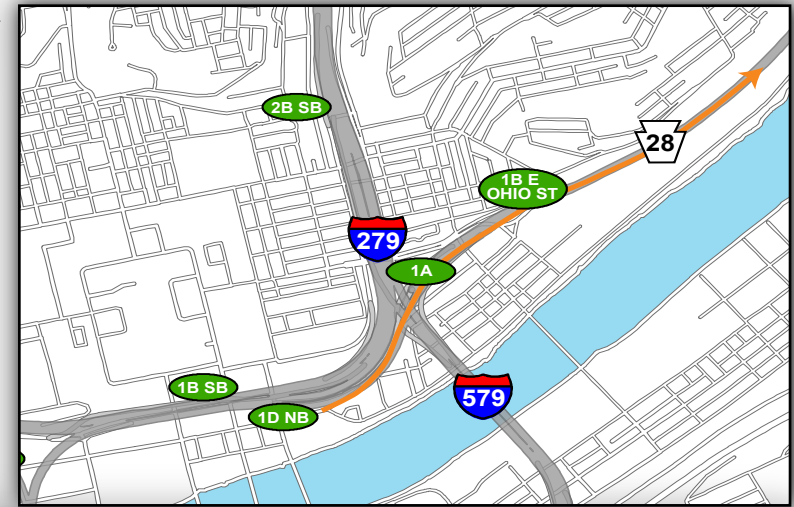

Stage AE Productions: Getting to the Game

Overview Map

From Northeast (Rt 28 South)

- Exit Left following signs for Rt. 28S/North Shore
- Continue Straight on E Lacock Street through 2 traffic signals
- Turn Left on Federal Street (3rd traffic signal)
- Turn Right on W General Robinson Street (1st traffic signal)
- Turn Left on Mazeroski Way (1st traffic signal)
- Turn Right on North Shore Drive
- Turn Right on Chuck Noll Way and get in Rightmost lane
- Get into Leftmost lane
- Turn Left into Stage AE Lot

North Shore Campus Map

@Heinzfield
#Heinzfieldtraffic

Live Traffic & Parking Updates
On the Web & On the Air

Steelers - FM 102.5 WDVE
Panthers - FM 93.7 The Fan

Stage AE Productions: Leaving the Game

— To Northeast (Rt 28 North)

- Turn Right out of lot onto Chuck Noll Way and get into Leftmost lane
- Turn Left onto North Shore Drive
- Continue Straight in both Right lanes after Tony Dorsett Drive
- Turn Left onto Mazeroski Way
- Turn Right onto W General Robinson Street using both Right lanes (traffic signal)
- Continue Straight on E General Robinson Street through 3 traffic signals
- Use Left two lanes towards Rt 28NB / Chestnut Street / East Ohio Street / Etna
- Use Left two lanes to continue toward Rt 28NB

North Shore Campus Map

Map Legend

- Light Rail Station
- Stadium Gates
- ADA Drop Off/Pick Up
- Pedestrian Access Only