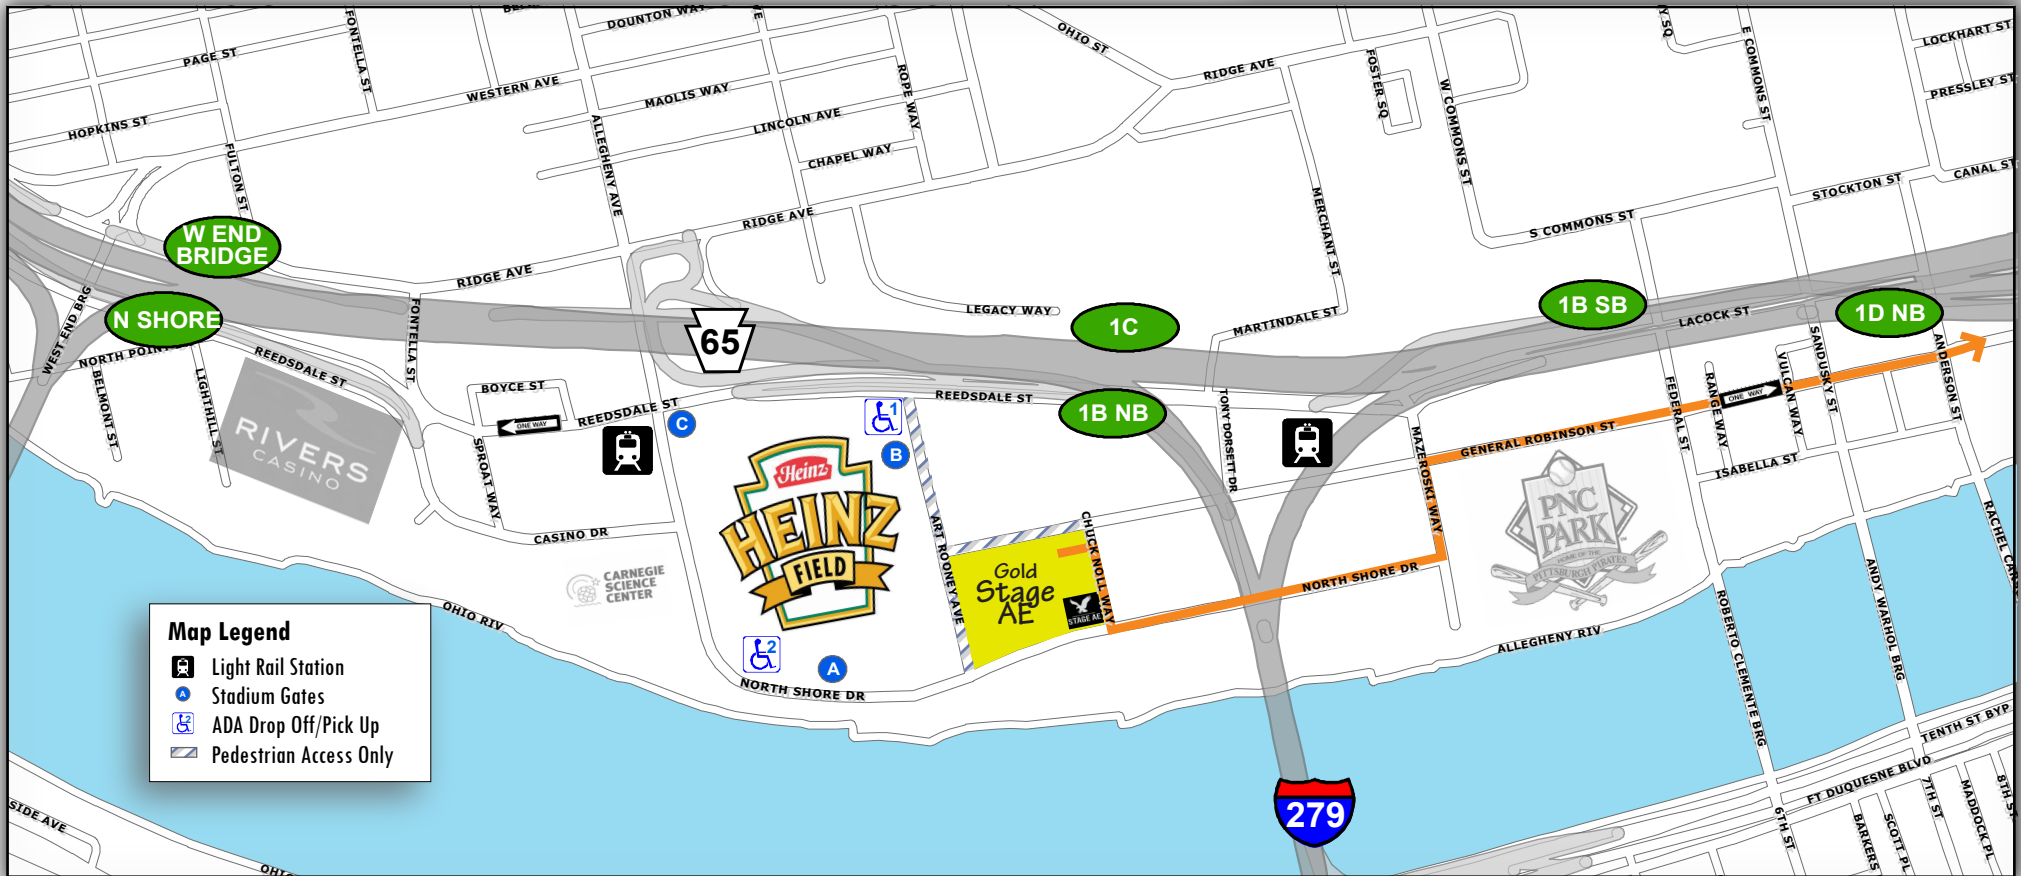

Stage AE Productions: Getting to the Game

Overview Map

From Northeast (Rt 28 South)

- Exit Left following signs for Rt. 28S/North Shore
- Continue Straight on E Lacock Street through 2 traffic signals
- Turn Left on Federal Street (3rd traffic signal)
- Turn Right on W General Robinson Street (1st traffic signal)
- Turn Left on Mazeroski Way (1st traffic signal)
- Turn Right on North Shore Drive
- Turn Right on Chuck Noll Way and get in Rightmost lane
- Get into Leftmost lane
- Turn Left into Stage AE Lot

North Shore Campus Map

@Heinzfield
#Heinzfieldtraffic

Live Traffic & Parking Updates
On the Web & On the Air

Steelers - FM 102.5 WDVE
Panthers - FM 93.7 The Fan

Stage AE Productions: Leaving the Game

— To Northeast (Rt 28 North)

- Turn Right out of lot onto Chuck Noll Way and get into Leftmost lane
- Turn Left onto North Shore Drive
- Continue Straight in both Right lanes after Tony Dorsett Drive
- Turn Left onto Mazeroski Way
- Turn Right onto W General Robinson Street using both Right lanes (traffic signal)
- Continue Straight on E General Robinson Street through 3 traffic signals
- Use Left two lanes towards Rt 28NB / Chestnut Street / East Ohio Street / Etna
- Use Left two lanes to continue toward Rt 28NB

North Shore Campus Map

Map Legend

- Light Rail Station
- Stadium Gates
- ADA Drop Off/Pick Up
- Pedestrian Access Only