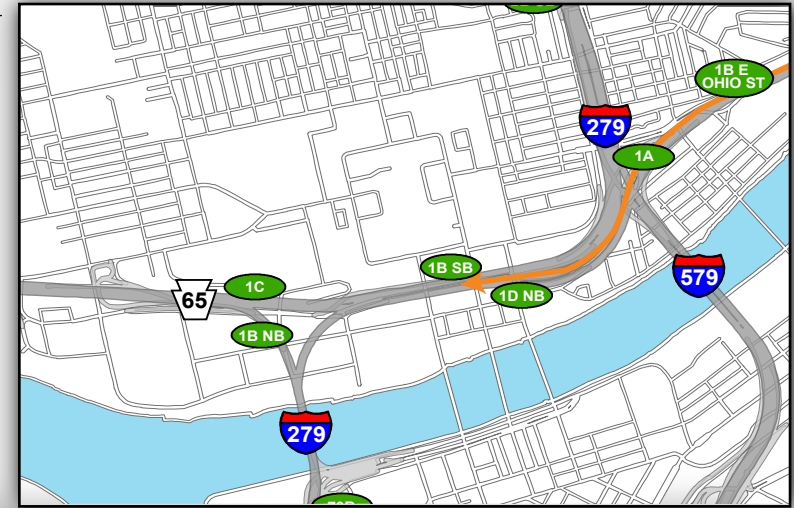

Stage AE Productions: Getting to the Game

Overview Map

From Northeast (Rt 28 South)

- Exit Left following signs for Rt. 28S/North Shore
- Continue Straight on E Lacock Street through 2 traffic signals
- Turn Left on Federal Street (3rd traffic signal)
- Turn Right on W General Robinson Street (1st traffic signal)
- Turn Left on Mazeroski Way (1st traffic signal)
- Turn Right on North Shore Drive
- Turn Right on Chuck Noll Way and get in Rightmost lane
- Get into Leftmost lane
- Turn Left into Stage AE Lot

North Shore Campus Map

@Heinzfield
#Heinzfieldtraffic

Live Traffic & Parking Updates
On the Web & On the Air

Steelers - FM 102.5 WDVE
Panthers - FM 93.7 The Fan

Stage AE Productions: Leaving the Game

— To Northeast (Rt 28 North)

- Turn Right out of lot onto Chuck Noll Way and get into Leftmost lane
- Turn Left onto North Shore Drive
- Continue Straight in both Right lanes after Tony Dorsett Drive
- Turn Left onto Mazeroski Way
- Turn Right onto W General Robinson Street using both Right lanes (traffic signal)
- Continue Straight on E General Robinson Street through 3 traffic signals
- Use Left two lanes towards Rt 28NB / Chestnut Street / East Ohio Street / Etna
- Use Left two lanes to continue toward Rt 28NB

North Shore Campus Map

Map Legend

- Light Rail Station
- Stadium Gates
- ADA Drop Off/Pick Up
- Pedestrian Access Only