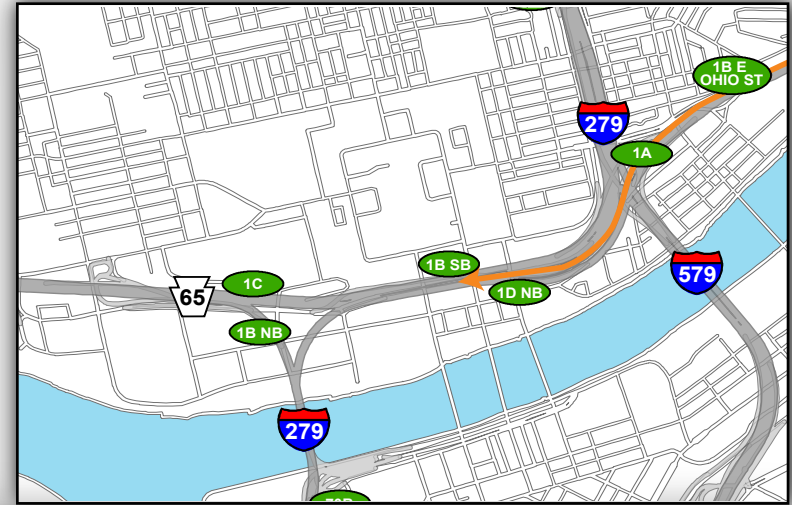

Stage AE: Getting to the Game

- From Northeast (Rt 28 South)
- Exit Left following signs for Rt. 28S/North Shore
- Continue Straight on E Lacock Street through 2 traffic signals
- Turn Left on Federal Street (3rd traffic signal)
- Turn Right on W General Robinson Street (1st traffic signal)
- Turn Left on Mazerowski Way (1st traffic signal)
- Turn Right on North Shore Drive
- Turn Right on Chuck Noll Way and get in Rightmost lane
- Get into Leftmost lane
- Turn Left into Stage AE Lot

North Shore Campus Map

@Heinzfield
#Heinzfieldtraffic

Live Traffic & Parking Updates
On the Web & On the Air

Steelers - FM 102.5 WDVE
Panthers - FM 93.7 The Fan

Stage AE: Leaving the Game

— To Northeast (Rt 28 North)

- Turn Right out of lot onto Chuck Noll Way and get into Leftmost lane
- Turn Left onto North Shore Drive
- Continue Straight in both Right lanes after Tony Dorsett Drive
- Turn Left onto Mazeroski Way
- Turn Right onto W General Robinson Street using both Right lanes (traffic signal)
- Continue Straight on E General Robinson Street through 3 traffic signals
- Use Left two lanes towards Rt 28NB / Chestnut Street / East Ohio Street / Etna
- Use Left two lanes to continue toward Rt 28NB

Overview Map

North Shore Campus Map

Map Legend

- Light Rail Station
- Stadium Gates
- ADA Drop Off/Pick Up
- Pedestrian Access Only

@Heinzfield
#Heinzfieldtraffic

Live Traffic & Parking Updates
On the Web & On the Air