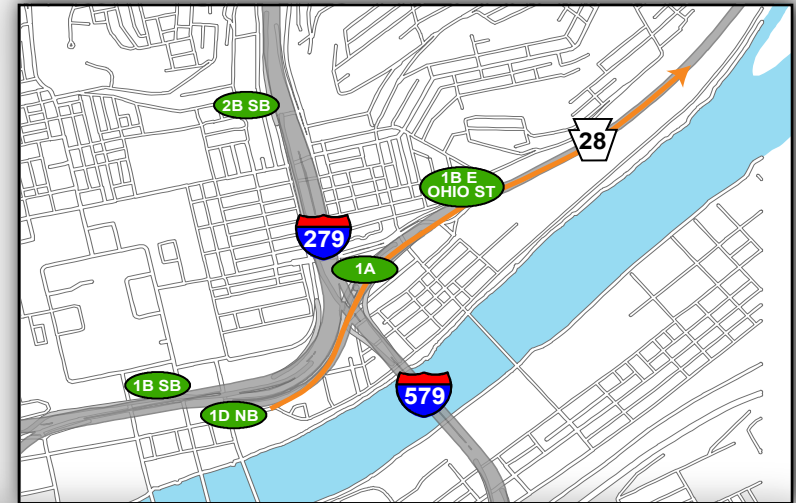

Stage AE: Getting to the Game

- From Northeast (Rt 28 South)
- Exit Left following signs for Rt. 28S/North Shore
- Continue Straight on E Lacock Street through 2 traffic signals
- Turn Left on Federal Street (3rd traffic signal)
- Turn Right on W General Robinson Street (1st traffic signal)
- Turn Left on Mazerowski Way (1st traffic signal)
- Turn Right on North Shore Drive
- Turn Right on Chuck Noll Way and get in Rightmost lane
- Get into Leftmost lane
- Turn Left into Stage AE Lot

North Shore Campus Map

@Heinzfield
#Heinzfieldtraffic

Live Traffic & Parking Updates
On the Web & On the Air

Steelers - FM 102.5 WDVE
Panthers - FM 93.7 The Fan

Stage AE: Leaving the Game

— To Northeast (Rt 28 North)

- Turn Right out of lot onto Chuck Noll Way and get into Leftmost lane
- Turn Left onto North Shore Drive
- Continue Straight in both Right lanes after Tony Dorsett Drive
- Turn Left onto Mazeroski Way
- Turn Right onto W General Robinson Street using both Right lanes (traffic signal)
- Continue Straight on E General Robinson Street through 3 traffic signals
- Use Left two lanes towards Rt 28NB / Chestnut Street / East Ohio Street / Etna
- Use Left two lanes to continue toward Rt 28NB

Overview Map

North Shore Campus Map

Map Legend

- Light Rail Station
- Stadium Gates
- ADA Drop Off/Pick Up
- Pedestrian Access Only

@Heinzfield
#Heinzfieldtraffic

Live Traffic & Parking Updates
On the Web & On the Air