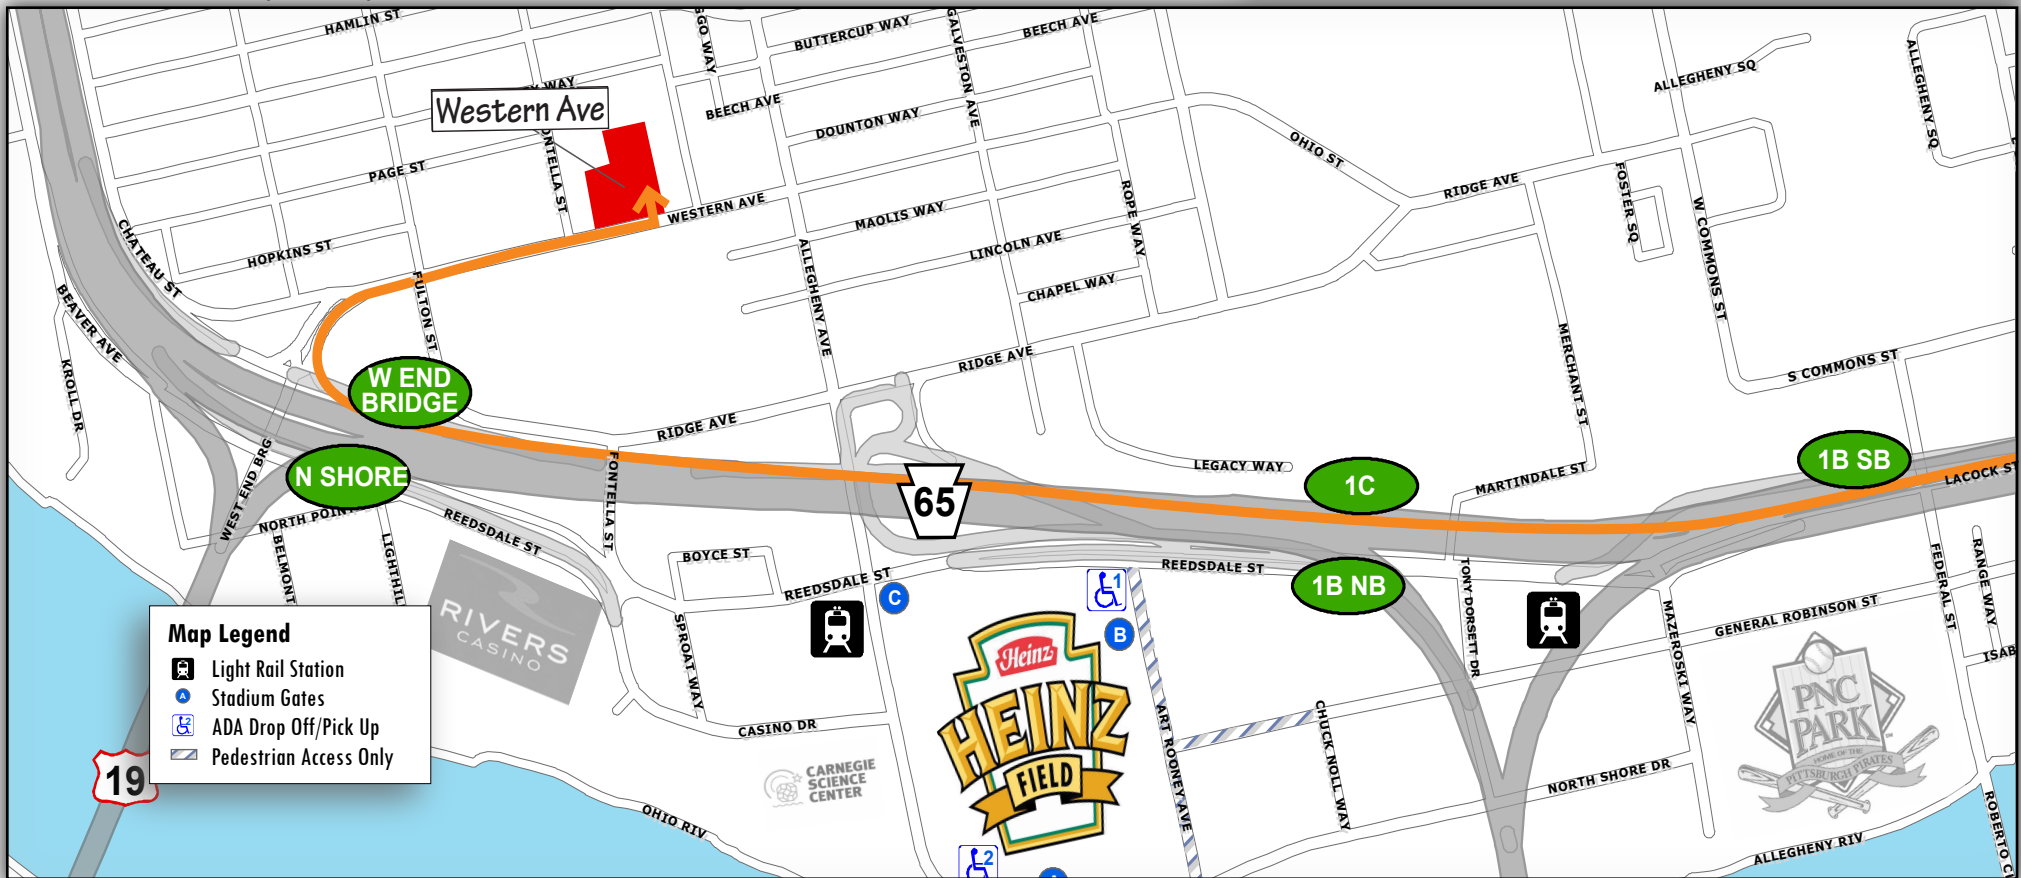

# Western Ave: Getting to the Game

From North (I-279 South)

- Take Exit 1C Rt 65/Ohio River Blvd on Right
- Merge onto Rt 65
- Take Exit toward West End Bridge/ Chateau Street/Western Avenue on Right
- Turn Right on Western Avenue (traffic signal)
- Turn Left into Western Avenue Lot

## Overview Map

## North Shore Campus Map

**Map Legend**

- Light Rail Station
- Stadium Gates
- ADA Drop Off/Pick Up
- Pedestrian Access Only

@Heinzfield  
#Heinzfieldtraffic

Live Traffic & Parking Updates  
On the Web & On the Air

# Western Ave: Leaving the Game

From North (I-279 North)

- Turn Right out of lot onto Western Avenue
- Stay Right onto Chateau Street
- Use Left lane to forced Left turn under Rt 65 and onto Beaver Avenue
- Take the ramp on the Left to I-279 / Downtown / Pittsburgh
- Stay in Left lane onto Rt 65S
- Exit Left onto I-279N