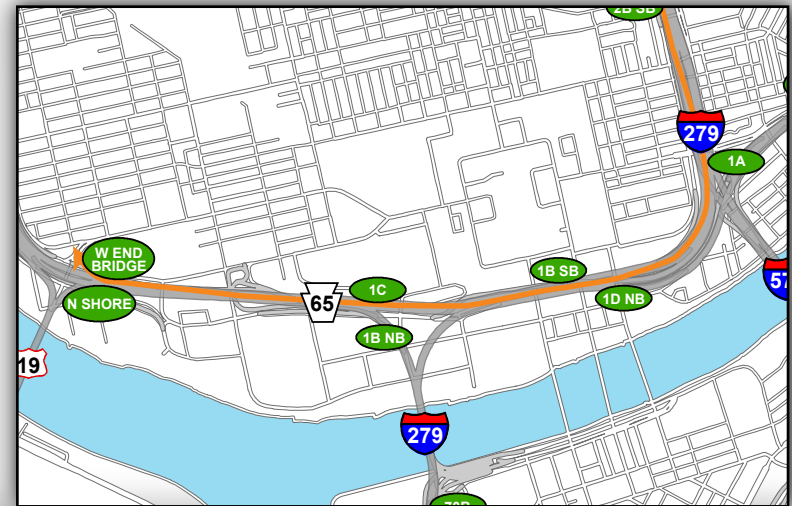

# Western Ave: Getting to the Game

From North (I-279 South)

- Take Exit 1C Rt 65/Ohio River Blvd on Right
- Merge onto Rt 65
- Take Exit toward West End Bridge/ Chateau Street/Western Avenue on Right
- Turn Right on Western Avenue (traffic signal)
- Turn Left into Western Avenue Lot

## Overview Map

## North Shore Campus Map

**Map Legend**

- Light Rail Station
- Stadium Gates
- ADA Drop Off/Pick Up
- Pedestrian Access Only

@Heinzfield  
#Heinzfieldtraffic

Live Traffic & Parking Updates  
On the Web & On the Air

# Western Ave: Leaving the Game

From North (I-279 North)

- Turn Right out of lot onto Western Avenue
- Stay Right onto Chateau Street
- Use Left lane to forced Left turn under Rt 65 and onto Beaver Avenue
- Take the ramp on the Left to I-279 / Downtown / Pittsburgh
- Stay in Left lane onto Rt 65S
- Exit Left onto I-279N