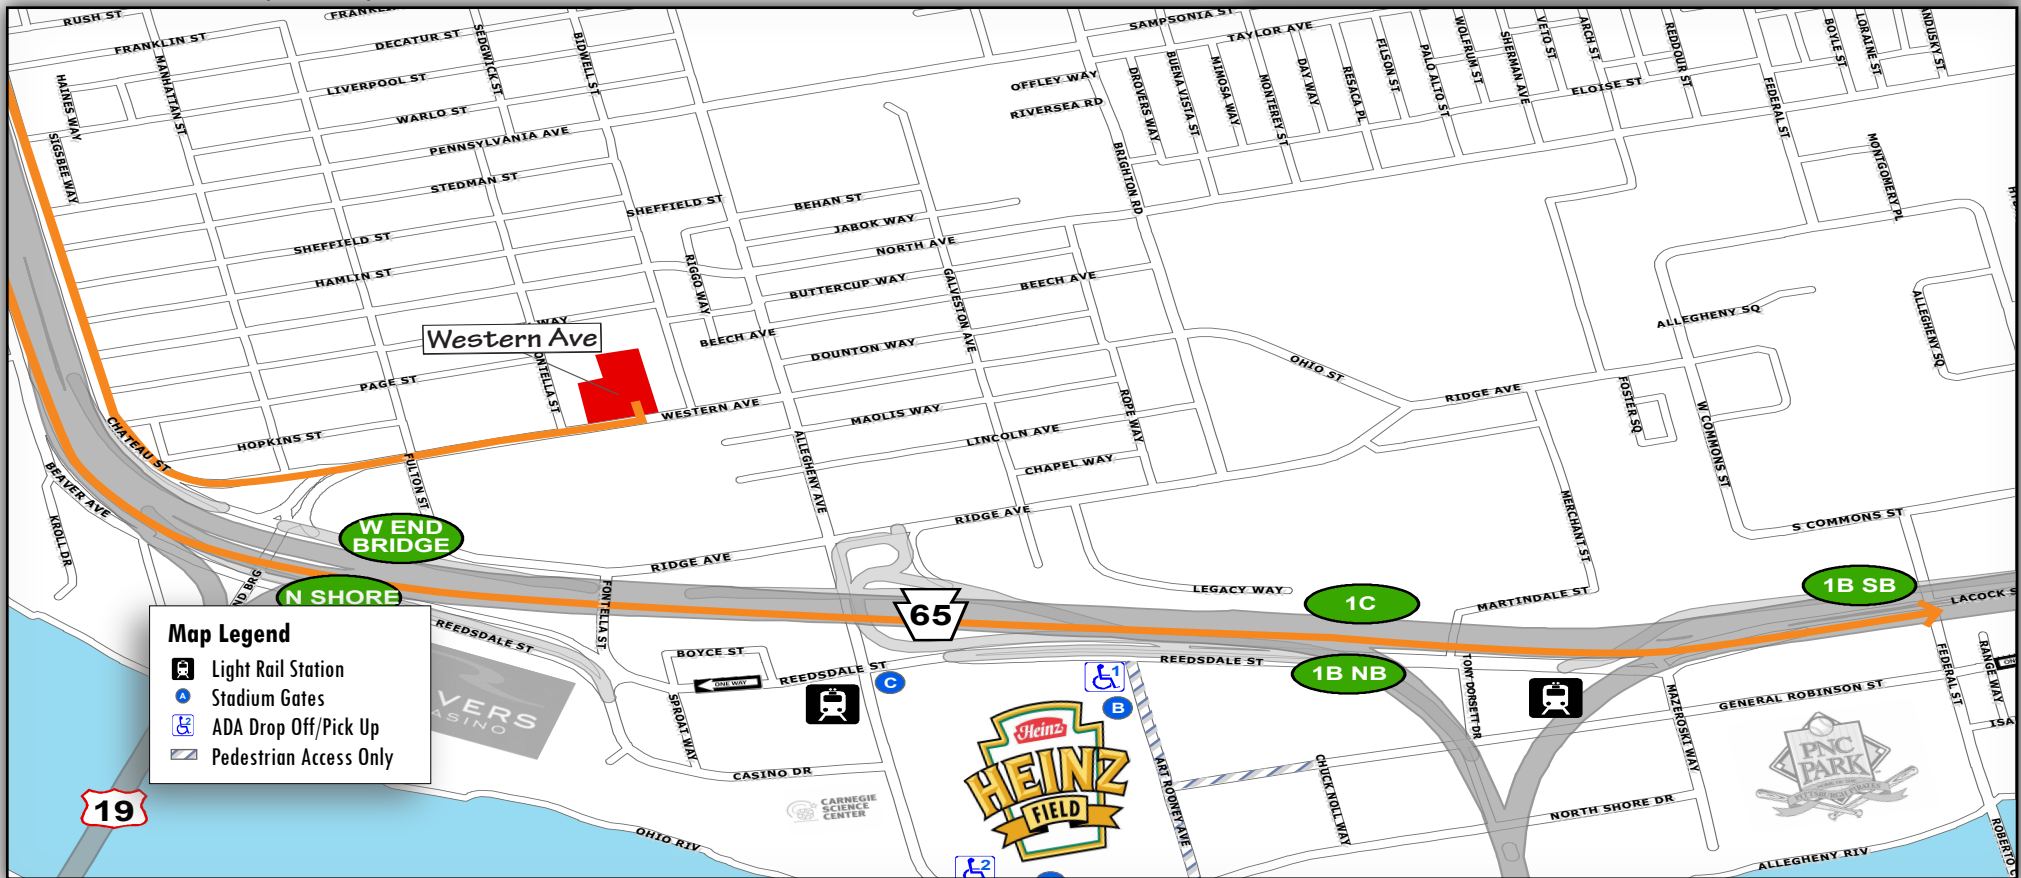

# Western Ave: Getting to the Game

From North (I-279 South)

- Take Exit 1C Rt 65/Ohio River Blvd on Right
- Merge onto Rt 65
- Take Exit toward West End Bridge/ Chateau Street/Western Avenue on Right
- Turn Right on Western Avenue (traffic signal)
- Turn Left into Western Avenue Lot

# Western Ave: Leaving the Game

From North (I-279 North)

- Turn Right out of lot onto Western Avenue
- Stay Right onto Chateau Street
- Use Left lane to forced Left turn under Rt 65 and onto Beaver Avenue
- Take the ramp on the Left to I-279 / Downtown / Pittsburgh
- Stay in Left lane onto Rt 65S
- Exit Left onto I-279N

## Overview Map

## North Shore Campus Map

**Map Legend**

- Light Rail Station
- Stadium Gates
- ADA Drop Off/Pick Up
- Pedestrian Access Only

@Heinzfield  
#Heinzfieldtraffic

Live Traffic & Parking Updates  
On the Web & On the Air