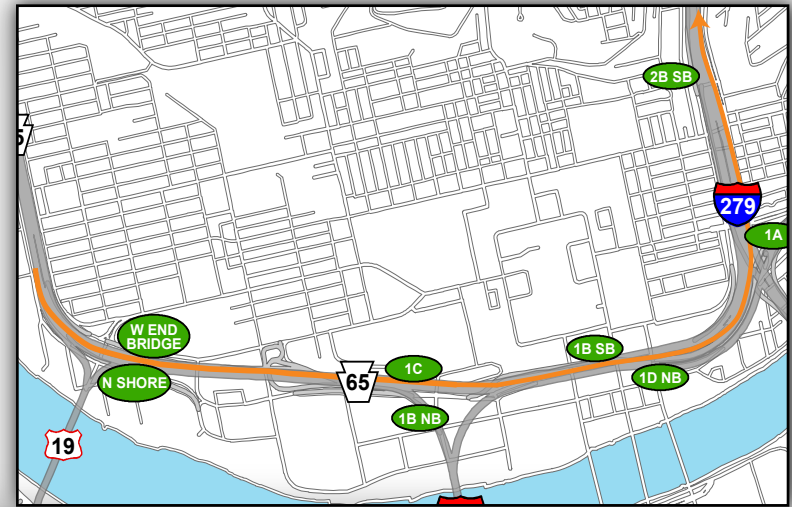

# Western Ave: Getting to the Game

From North (I-279 South)

- Take Exit 1C Rt 65/Ohio River Blvd on Right
- Merge onto Rt 65
- Take Exit toward West End Bridge/ Chateau Street/Western Avenue on Right
- Turn Right on Western Avenue (traffic signal)
- Turn Left into Western Avenue Lot

## North Shore Campus Map

**Map Legend**

- Light Rail Station
- Stadium Gates
- ADA Drop Off/Pick Up
- Pedestrian Access Only

@Heinzfield  
#Heinzfieldtraffic

Live Traffic & Parking Updates  
On the Web & On the Air

# Western Ave: Leaving the Game

From North (I-279 North)

- Turn Right out of lot onto Western Avenue
- Stay Right onto Chateau Street
- Use Left lane to forced Left turn under Rt 65 and onto Beaver Avenue
- Take the ramp on the Left to I-279 / Downtown / Pittsburgh
- Stay in Left lane onto Rt 65S
- Exit Left onto I-279N

## Overview Map