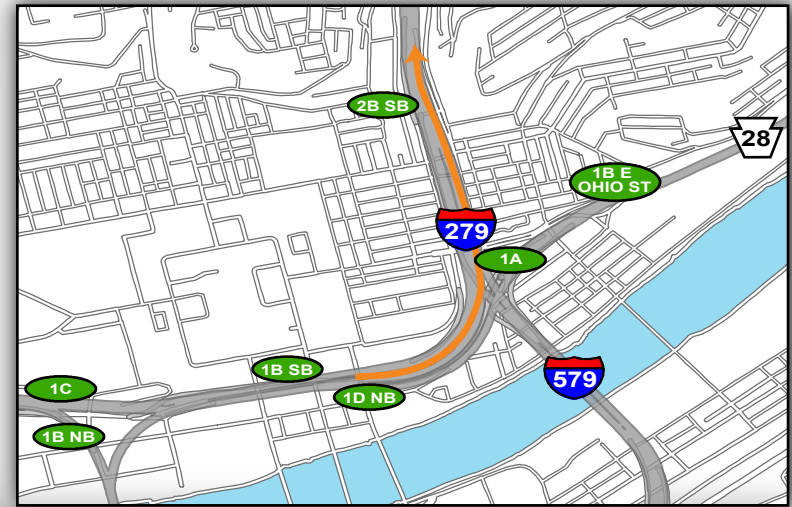

Gold 1 Garage: Getting to the Game

— From North (I-279 South)

- Take Exit 1B North Shore on Right
- Merge onto Reedsdale Street
- Turn Left on Tony Dorsett Drive (1st traffic signal)
- Turn Right on W General Robinson Street (1st traffic signal)
- Turn Right and continue Straight into Gold 1 Garage
- • • North Shore Alternate Route

Overview Map

North Shore Campus Map

Map Legend

- Light Rail Station
- Stadium Gates
- ADA Drop Off/Pick Up
- Pedestrian Access Only

@Heinzfield
#Heinzfieldtraffic

Live Traffic & Parking Updates
On the Web & On the Air

Steelers - FM 102.5 WDVE
Panthers - FM 93.7 The Fan

Gold 1 Garage: Leaving the Game

- To North (I-279 North)
- Use the Back exit of the Gold 1 Garage
- Using Exit B turn Right onto Reedsdale Street
- Continue Straight through Tony Dorsett intersection (traffic signal)
- Continue Straight in Left lane through Mazerowski Way onto I-279 HOV ramp (1st traffic signal)
- Continue onto I-279N
- - - Alternate Exit