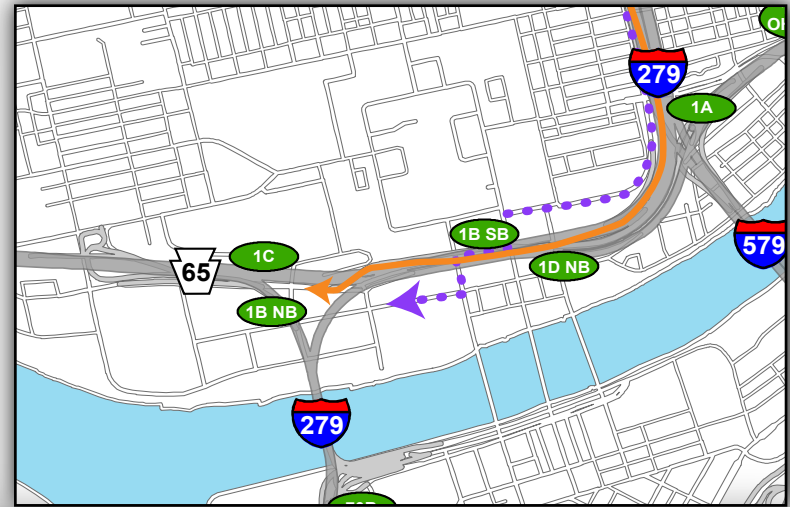

Gold 1 Garage: Getting to the Game

— From North (I-279 South)

- Take Exit 1B North Shore on Right
- Merge onto Reedsdale Street
- Turn Left on Tony Dorsett Drive (1st traffic signal)
- Turn Right on W General Robinson Street (1st traffic signal)
- Turn Right and continue Straight into Gold 1 Garage
- • • North Shore Alternate Route

Overview Map

North Shore Campus Map

Map Legend

- Light Rail Station
- Stadium Gates
- ADA Drop Off/Pick Up
- Pedestrian Access Only

@Heinzfield
#Heinzfieldtraffic

Live Traffic & Parking Updates
On the Web & On the Air

Steelers - FM 102.5 WDVE
Panthers - FM 93.7 The Fan

Gold 1 Garage: Leaving the Game

- To North (I-279 North)
- Use the Back exit of the Gold 1 Garage
- Using Exit B turn Right onto Reedsdale Street
- Continue Straight through Tony Dorsett intersection (traffic signal)
- Continue Straight in Left lane through Mazerowski Way onto I-279 HOV ramp (1st traffic signal)
- Continue onto I-279N
- - - Alternate Exit