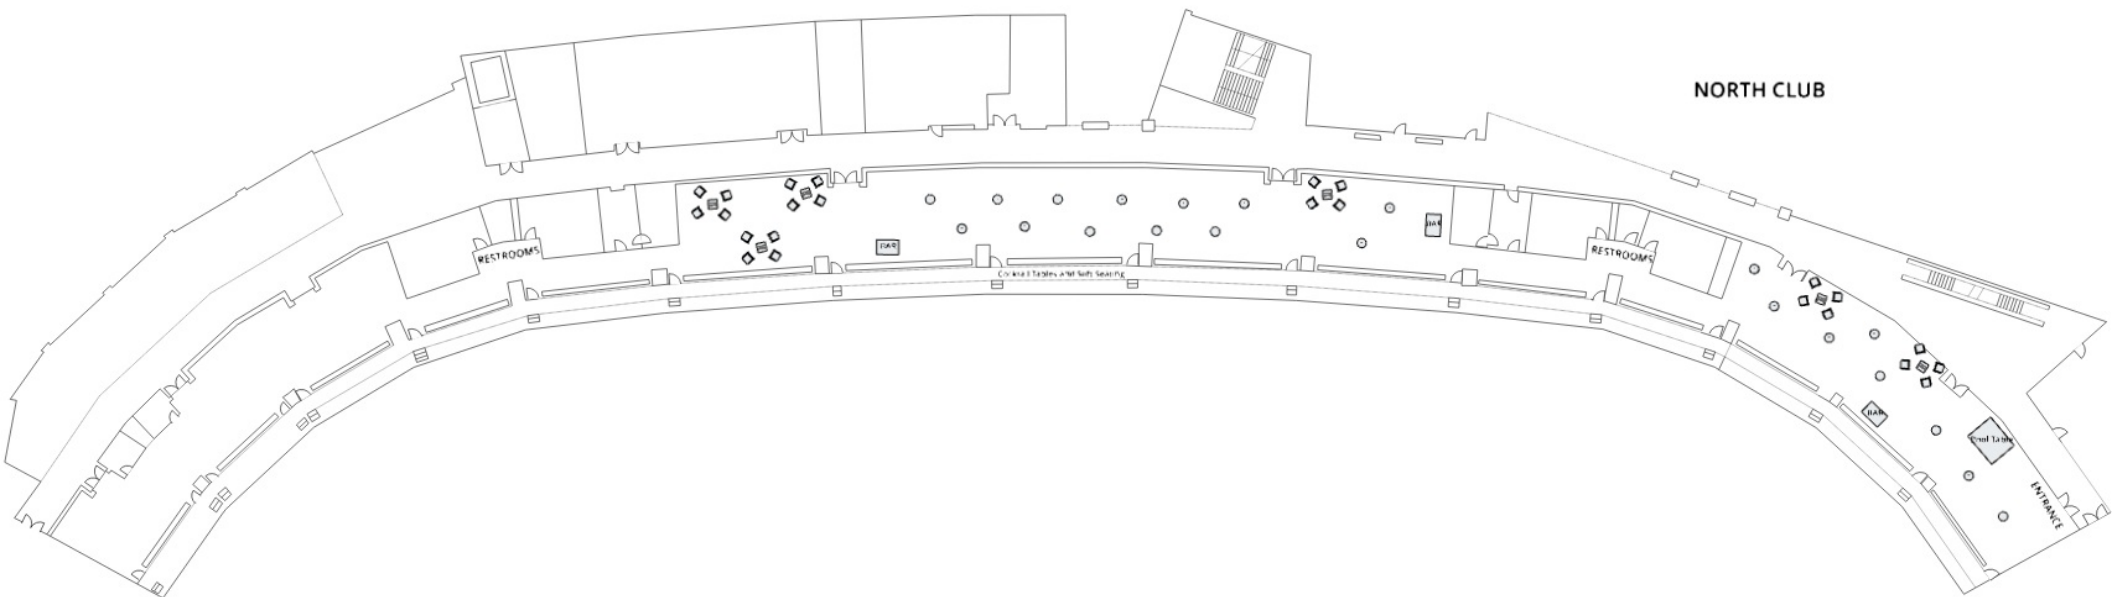

NORTH CLUB

20 Feet

20 Feet

NORTH CLUB

RESTROOM

RESTROOM

20 High Top Stools For 8 Tall Cocktail Tables

ENTRANCE

20 Feet