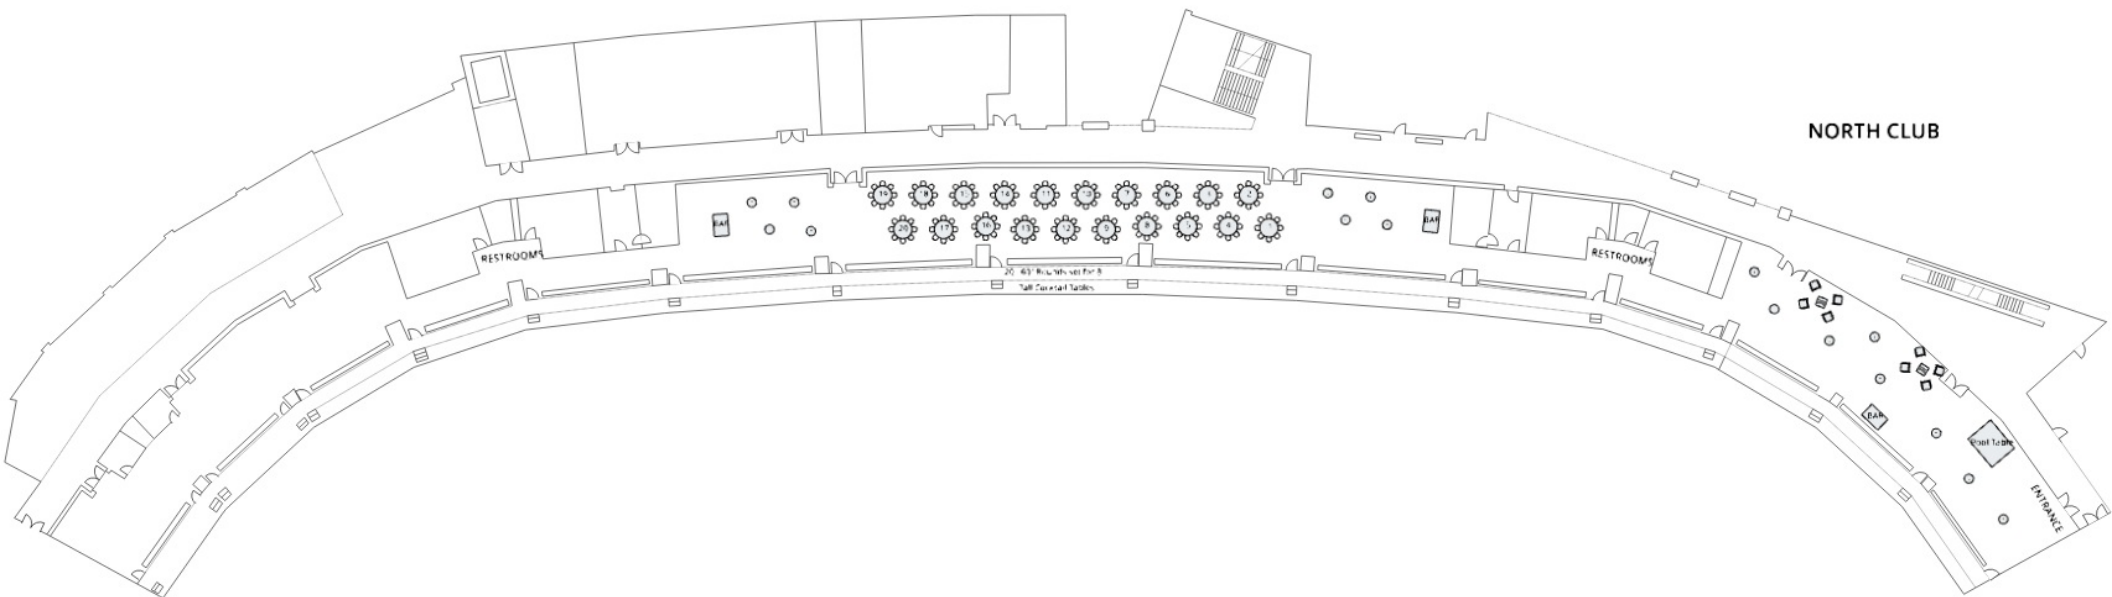

NORTH CLUB

20 Feet

20 Feet

NORTH CLUB

RESTROOM

RESTROOM

20 High Top Stools For 8 Tall Cocktail Tables

ENTRANCE

20 Feet