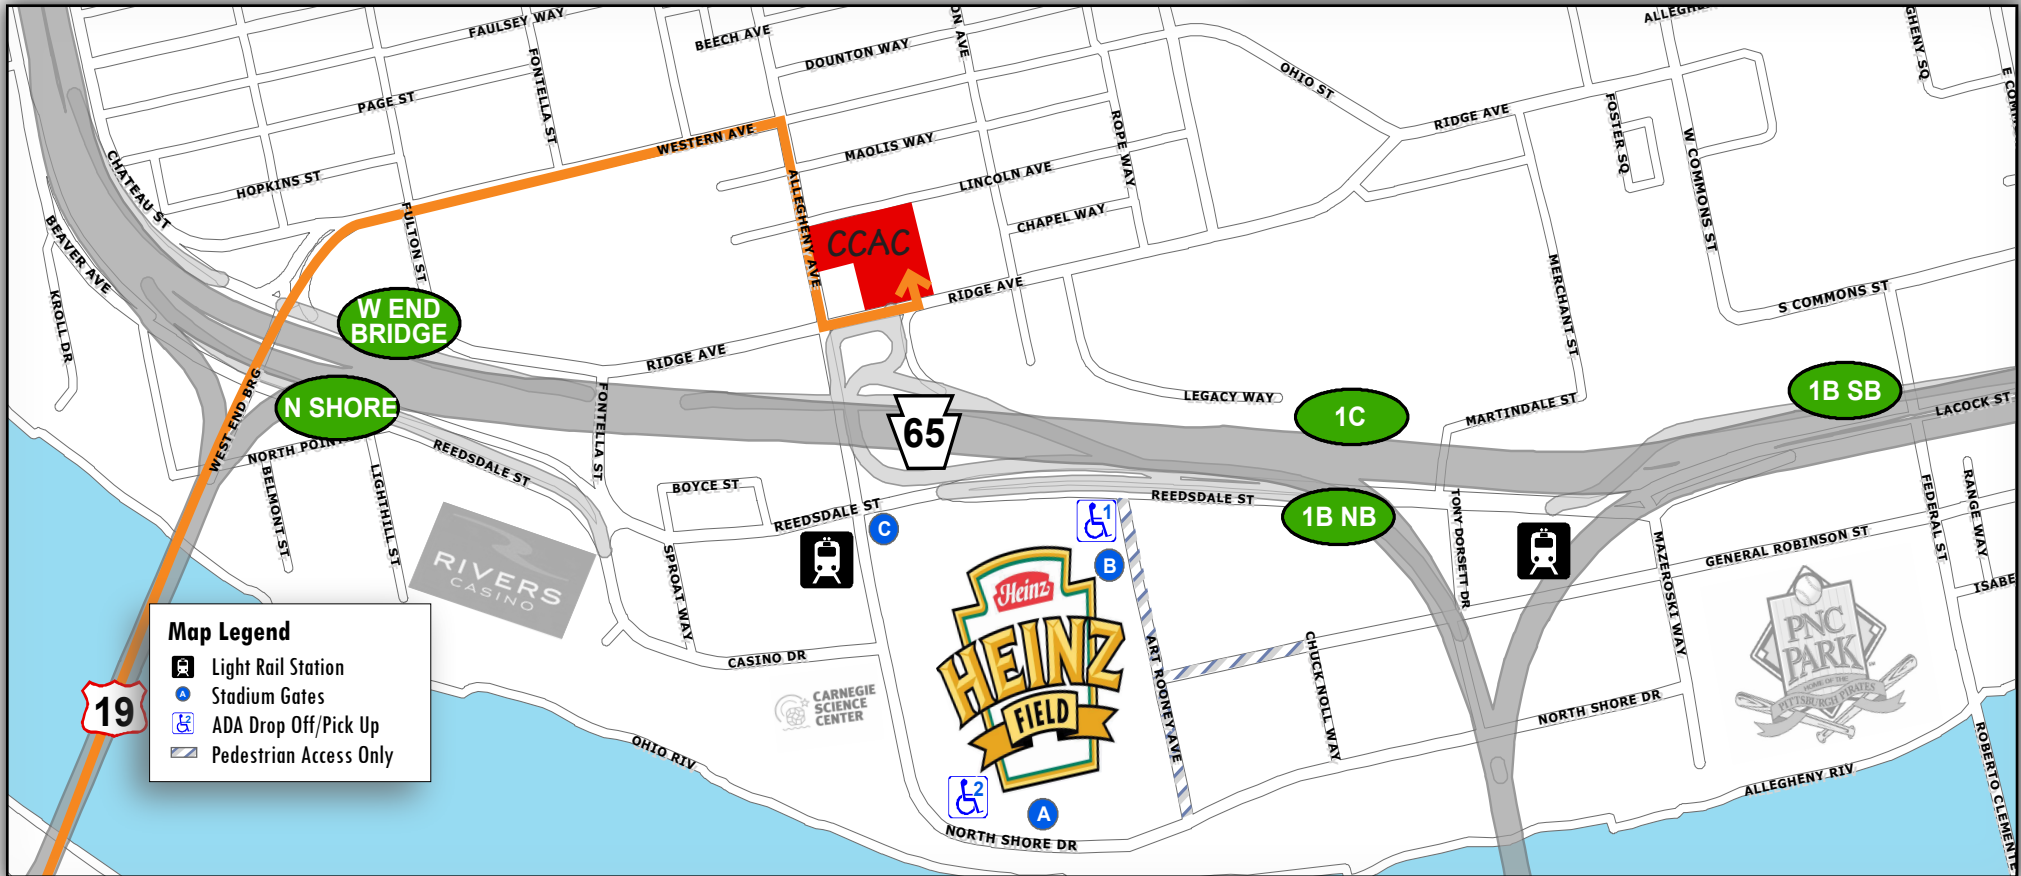

CCAC: Getting to the Game

- From Southwest (I-376 Parkway West)
- Take Exit 69C to West End on Right
- Continue over West End Bridge
- Continue Straight toward Ohio River Blvd/Western Avenue (traffic signal)
- Use Right lane to go Straight onto Western Avenue (traffic signal)
- Turn Right on Allegheny Avenue (2nd traffic signal)
- Turn Left on Ridge Avenue (1st traffic signal)
- Turn Left into CCAC Lot

Overview Map

North Shore Campus Map

Map Legend

- Light Rail Station
- Stadium Gates
- ADA Drop Off/Pick Up
- Pedestrian Access Only

@Heinzfield
#Heinzfieldtraffic

Live Traffic & Parking Updates
On the Web & On the Air

Steelers - FM 102.5 WDVE
Panthers - FM 93.7 The Fan

CCAC: Leaving the Game

— To Southwest (I-376 West) 

- Turn Right out of lot onto Ridge Avenue
- Turn Left to merge onto I-279S toward I-376
- Use the Right lane across Ft Duquesne Bridge
- Get into left lane after I-376 Diverge
- Merge into Left two lanes for I-376 West into Ft Pitt Tunnel

--- West End Bridge Alternate Route

North Shore Campus Map