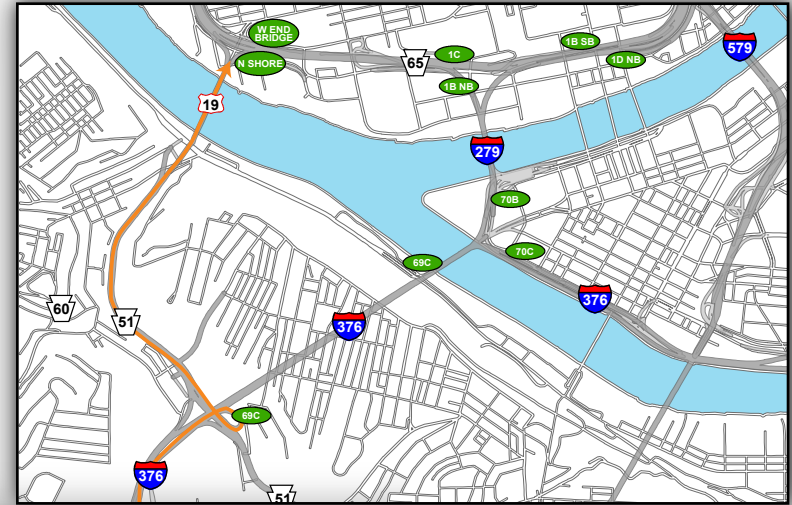

CCAC: Getting to the Game

- From Southwest (I-376 Parkway West)
- Take Exit 69C to West End on Right
- Continue over West End Bridge
- Continue Straight toward Ohio River Blvd/Western Avenue (traffic signal)
- Use Right lane to go Straight onto Western Avenue (traffic signal)
- Turn Right on Allegheny Avenue (2nd traffic signal)
- Turn Left on Ridge Avenue (1st traffic signal)
- Turn Left into CCAC Lot

Overview Map

North Shore Campus Map

Map Legend

- Light Rail Station
- Stadium Gates
- ADA Drop Off/Pick Up
- Pedestrian Access Only

@Heinzfield
#Heinzfieldtraffic

Live Traffic & Parking Updates
On the Web & On the Air

Steelers - FM 102.5 WDVE
Panthers - FM 93.7 The Fan

CCAC: Leaving the Game

— To Southwest (I-376 West) 

- Turn Right out of lot onto Ridge Avenue
- Turn Left to merge onto I-279S toward I-376
- Use the Right lane across Ft Duquesne Bridge
- Get into left lane after I-376 Diverge
- Merge into Left two lanes for I-376 West into Ft Pitt Tunnel

--- West End Bridge Alternate Route

North Shore Campus Map