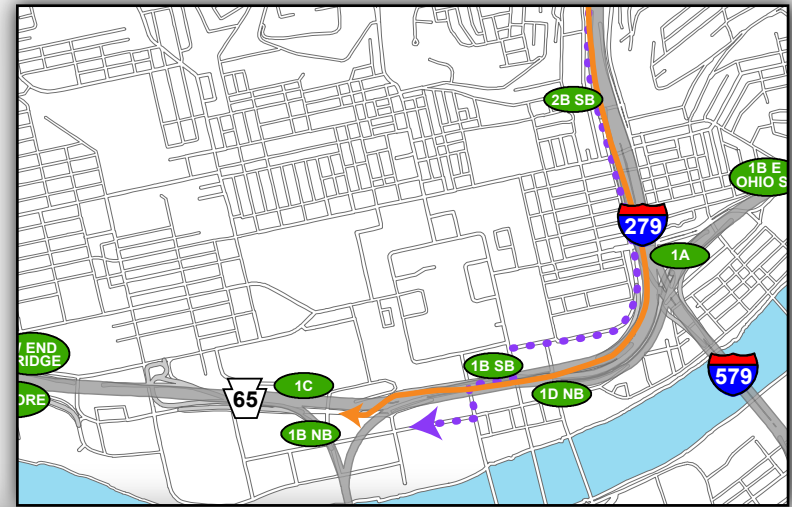

# Gold 3: Getting to the Game

- From North (I-279 South)
- Take Exit 1B North Shore on Right
- Merge onto Reedsdale Street
- Turn Left on Tony Dorsett Drive (1st traffic signal)
- Continue Straight on Tony Dorsett into Gold Lot 3
- • • North Shore Alternate Route

## Overview Map

## North Shore Campus Map

**Map Legend**

- Light Rail Station
- Stadium Gates
- ADA Drop Off/Pick Up
- Pedestrian Access Only

@Heinzfield  
#Heinzfieldtraffic

Live Traffic & Parking Updates  
On the Web & On the Air

# Gold 3: Leaving the Game

— To North (I-279 North)

- Turn Right onto North Shore Drive
- Get into Left added contraflow lane
- Turn Left onto Mazeroski Way
- Use Left added contraflow lane through General Robinson (traffic signal)
- Merge Right onto I-279N HOV ramp (traffic signal)
- Continue onto I-279N