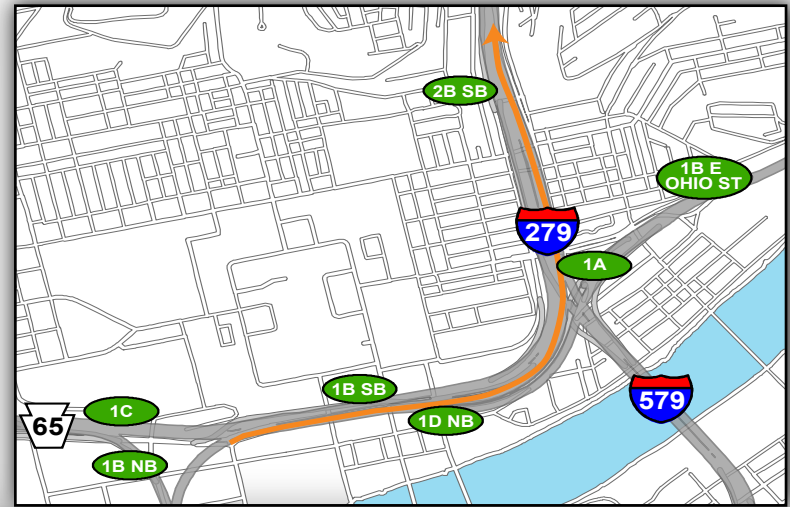

# Gold 3: Getting to the Game

- From North (I-279 South)
- Take Exit 1B North Shore on Right
- Merge onto Reedsdale Street
- Turn Left on Tony Dorsett Drive (1st traffic signal)
- Continue Straight on Tony Dorsett into Gold Lot 3
- • • North Shore Alternate Route

## Overview Map

## North Shore Campus Map

**Map Legend**

- Light Rail Station
- Stadium Gates
- ADA Drop Off/Pick Up
- Pedestrian Access Only

@Heinzfield  
#Heinzfieldtraffic

Live Traffic & Parking Updates  
On the Web & On the Air

# Gold 3: Leaving the Game

— To North (I-279 North)

- Turn Right onto North Shore Drive
- Get into Left added contraflow lane
- Turn Left onto Mazeroski Way
- Use Left added contraflow lane through General Robinson (traffic signal)
- Merge Right onto I-279N HOV ramp (traffic signal)
- Continue onto I-279N